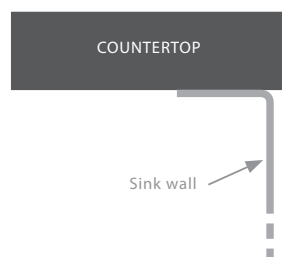

Model #U1714-W

Model #U1813-B

SINK REVEAL

**NEGATIVE REVEAL**

Countertop edge overhangs the edge/wall of sink on all sides approximately 1/2".

STANDARD & CUSTOM SIZES

- Standard modular vanity tops are available in the following sizes: 25", 31", 37", 49", and 61"
- A custom offering is available up to 108".
- All standard and custom sizes are standard 2cm thickness.
- 4" backsplash is included.

- Backsplash and faucet holes are included in list price.  
Faucet holes are available in either a single hole, 3-hole 4" or 8" spread.
- 2cm thickness on deck and splash.
- Standard depth is 22-1/2".