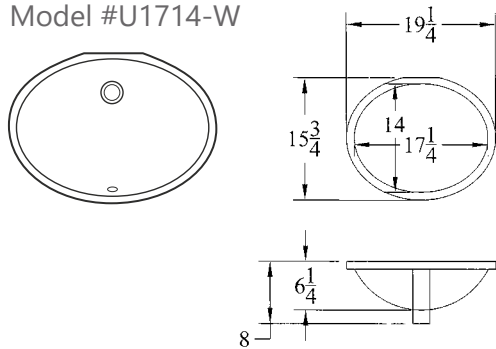

Callisto

Elara

- Backsplash and oval bowl included in list price.
- Faucet holes are included in the price and are available in either a single hole, 3-hole 4" or 8" spread.
- 2cm thickness on deck and splash.
- Standard depth is 22-1/2".

Model #U1714-W

Model #U1813-B

SINK REVEAL

**NEGATIVE REVEAL**

Countertop edge overhangs the edge/wall of sink on all sides approximately 1/2".

STANDARD & CUSTOM SIZES

- Standard modular vanity tops are available in the following sizes: 25", 31", 37", 49", and 61"
- A custom offering is available up to 108".
- All standard and custom sizes are standard 2cm thickness.
- 4" backsplash is included.