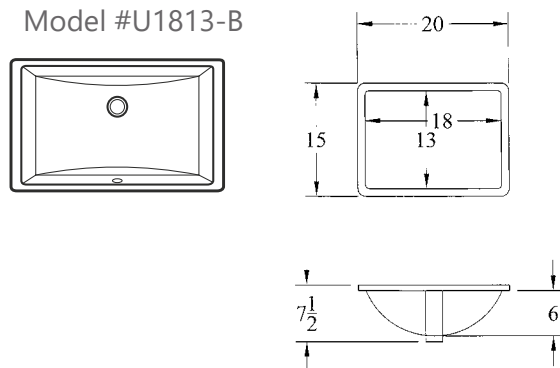

Model #U1714-W

Model #U1813-B

SINK REVEAL

**NEGATIVE REVEAL**

Countertop edge overhangs the edge/wall of sink on all sides approximately 1/2".

STANDARD & CUSTOM SIZES

- Standard modular vanity tops are available in the following sizes: 25", 31", 37", 49", and 61"
- A custom offering is available up to 108".
- All standard and custom sizes are standard 2cm thickness.
- 4" backsplash is included.

- Backsplash and faucet holes are included in list price.  
Faucet holes are available in either a single hole, 3-hole 4" or 8" spread.
- 2cm thickness on deck and splash.
- Standard depth is 22-1/2".