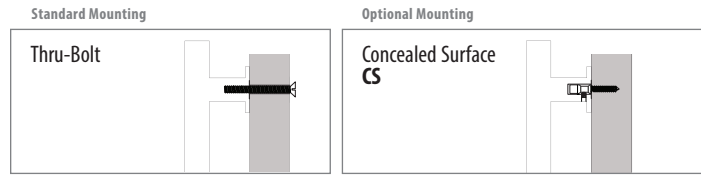

CONCEALED SURFACE

Product Code	List Price	Description	Collection
CS143-300-N	$411.00	Concealed Surface, Appliance Pull, Natural, 300 mm cc	Chemin de Fer
CS402-10B	$129.00	Concealed Surface, Appliance Pull, NON-Adjustable Clear Acrylic, Oil Rubbed Bronze, 12" cc	Lumiere
CS402-15	$129.00	Concealed Surface, Appliance Pull, NON-Adjustable Clear Acrylic, Satin Nickel, 12" cc	Lumiere
CS402-26	$129.00	Concealed Surface, Appliance Pull, NON-Adjustable Clear Acrylic, Polished Chrome, 12" cc	Lumiere
CS402-BRG	$129.00	Concealed Surface, Appliance Pull, NON-Adjustable Clear Acrylic, Brushed Rose Gold, 12" cc	Lumiere
CS402-MB	$129.00	Concealed Surface, Appliance Pull, NON-Adjustable Clear Acrylic, Matte Black, 12" cc	Lumiere
CS402-PN	$129.00	Concealed Surface, Appliance Pull, NON-Adjustable Clear Acrylic, Polished Nickel, 12" cc	Lumiere
CS402-SB	$129.00	Concealed Surface, Appliance Pull, NON-Adjustable Clear Acrylic, Satin Brass, 12" cc	Lumiere
CS412-03	$129.00	Concealed Surface, Appliance Pull, NON-Adjustable Clear Acrylic, Polished Brass, 12" cc	Lumiere Transitional
CS412-15	$129.00	Concealed Surface, Appliance Pull, NON-Adjustable Clear Acrylic, Satin Nickel, 12" cc	Lumiere Transitional
CS412-26	$129.00	Concealed Surface, Appliance Pull, NON-Adjustable Clear Acrylic, Polished Chrome, 12" cc	Lumiere Transitional
CS412-PN	$129.00	Concealed Surface, Appliance Pull, NON-Adjustable Clear Acrylic, Polished Nickel, 12" cc	Lumiere Transitional
CS412-PRG	$129.00	Concealed Surface, Appliance Pull, NON-Adjustable Clear Acrylic, Polished Rose Gold, 12" cc	Lumiere Transitional
CS412-SB	$129.00	Concealed Surface, Appliance Pull, NON-Adjustable Clear Acrylic, Satin Brass, 12" cc	Lumiere Transitional
CS422-MB	$124.00	Concealed Surface, Appliance Pull, NON-Adjustable, Matte Black, 12" cc	Foncé
CS422-MB/PN	$124.00	Concealed Surface, Appliance Pull, NON-Adjustable, Matte Black bar/Polished Nickel stems, 12" cc	Foncé
CS422-MB/SB	$124.00	Concealed Surface, Appliance Pull, NON-Adjustable, Matte Black bar/Satin Brass stems, 12" cc	Foncé
CS422-PN	$124.00	Concealed Surface, Appliance Pull, NON-Adjustable, Polished Nickel, 12" cc	Foncé
CS422-SB	$124.00	Concealed Surface, Appliance Pull, NON-Adjustable, Satin Brass, 12" cc	Foncé
CS479-15	$327.00	Concealed Surface, Appliance Pull, Satin Nickel, 15" cc	Haniburton
CS479-26	$327.00	Concealed Surface, Appliance Pull, Polished Chrome, 15" cc	Haniburton
CS479-MB	$327.00	Concealed Surface, Appliance Pull, Matte Black, 15" cc	Haniburton
CS479-PN	$327.00	Concealed Surface, Appliance Pull, Polished Nickel, 15" cc	Haniburton
CS479-SB	$327.00	Concealed Surface, Appliance Pull, Satin Brass, 15" cc	Haniburton
CS479-UNBR	$327.00	Concealed Surface, Appliance Pull, Unlacquered Brass, 15" cc	Haniburton
CS535-15	$129.00	Concealed Surface, Appliance Pull, Satin Nickel, 15" cc	Menlo Park
CS535-26	$129.00	Concealed Surface, Appliance Pull, Polished Chrome, 15" cc	Menlo Park
CS535-ABZ	$129.00	Concealed Surface, Appliance Pull, Ancient Bronze, 15" cc	Menlo Park
CS535-BN	$129.00	Concealed Surface, Appliance Pull, Brushed Nickel, 15" cc	Menlo Park
CS535-MB	$129.00	Concealed Surface, Appliance Pull, Matte Black, 15" cc	Menlo Park
CS535-PN	$129.00	Concealed Surface, Appliance Pull, Polished Nickel, 15" cc	Menlo Park
CS535-SSB	$129.00	Concealed Surface, Appliance Pull, Signature Satin Brass, 15" cc	Menlo Park
CS539-15	$129.00	Concealed Surface, Appliance Pull, Arched, Satin Nickel, 15" cc	Menlo Park
CS539-26	$129.00	Concealed Surface, Appliance Pull, Arched, Polished Chrome, 15" cc	Menlo Park
CS539-ABZ	$129.00	Concealed Surface, Appliance Pull, Arched, Ancient Bronze, 15" cc	Menlo Park
CS539-BN	$129.00	Concealed Surface, Appliance Pull, Arched, Brushed Nickel, 15" cc	Menlo Park
CS539-MB	$129.00	Concealed Surface, Appliance Pull, Arched, Matte Black, 15" cc	Menlo Park
CS539-PN	$129.00	Concealed Surface, Appliance Pull, Arched, Polished Nickel, 15" cc	Menlo Park
CS539-SSB	$129.00	Concealed Surface, Appliance Pull, Arched, Signature Satin Brass, 15" cc	Menlo Park
CS557-26	$118.00	Concealed Surface, Appliance Pull, Polished Chrome, 12" cc	Heathrow
CS557-BN	$118.00	Concealed Surface, Appliance Pull, Brushed Nickel, 12" cc	Heathrow
CS557-MB	$118.00	Concealed Surface, Appliance Pull, Matte Black, 12" cc	Heathrow
CS557-PN	$118.00	Concealed Surface, Appliance Pull, Polished Nickel, 12" cc	Heathrow
CS557-SSB	$118.00	Concealed Surface, Appliance Pull, Signature Satin Brass, 12" cc	Heathrow
CS558-26	$164.00	Concealed Surface, Appliance Pull, Polished Chrome, 18" cc	Heathrow
CS558-BN	$164.00	Concealed Surface, Appliance Pull, Brushed Nickel, 18" cc	Heathrow
CS558-MB	$164.00	Concealed Surface, Appliance Pull, Matte Black, 18" cc	Heathrow
CS558-PN	$164.00	Concealed Surface, Appliance Pull, Polished Nickel, 18" cc	Heathrow
CS558-SSB	$164.00	Concealed Surface, Appliance Pull, Signature Satin Brass, 18" cc	Heathrow
CS559-26	$211.00	Concealed Surface, Appliance Pull, Polished Chrome, 24" cc	Heathrow
CS559-BN	$211.00	Concealed Surface, Appliance Pull, Brushed Nickel, 24" cc	Heathrow
CS559-MB	$211.00	Concealed Surface, Appliance Pull, Matte Black, 24" cc	Heathrow
CS559-PN	$211.00	Concealed Surface, Appliance Pull, Polished Nickel, 24" cc	Heathrow
CS559-SSB	$211.00	Concealed Surface, Appliance Pull, Signature Satin Brass, 24" cc	Heathrow
CS749-10B	$206.00	Concealed Surface, Appliance Pull, Oil Rubbed Bronze, 12" cc	Colonial