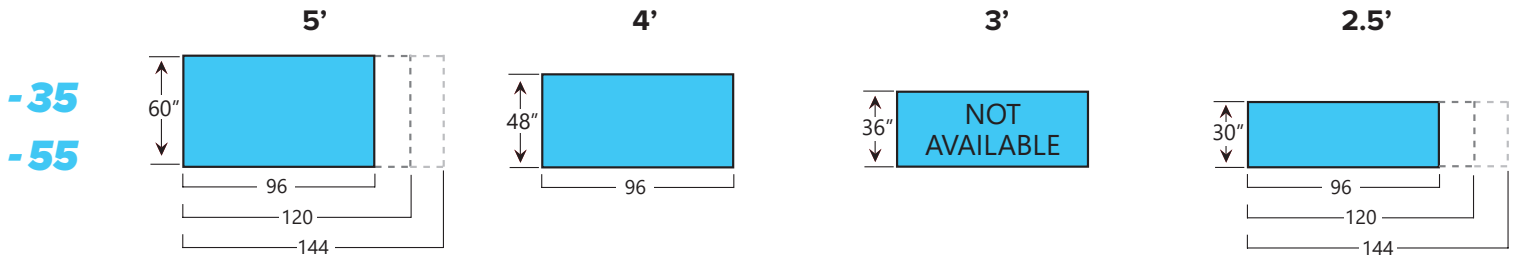

LAMINATE SHEET SIZE AVAILABILITY & FINISHES

WILSONART® SHEET SIZE AVAILABILITY

Traceless Finish (31)

Grade 138

Hi-Definition Finishes (35, 55, 57, & 67)

Grade 376

Virtual Design Library Finish (Y Series)

Grade 372

	5'	4'	3'	2.5'
-79				
-15 -21 -22 -52				
-12 -18 -78				
-07 -19				
-01				
-28				
-16 -05				

Standard Finishes (38 & 60)

Grade 350 - Postformable

	5'	4'	3'	2.5'
-38 -60				

WILSONART® LAMINATE SURFACE FINISHES