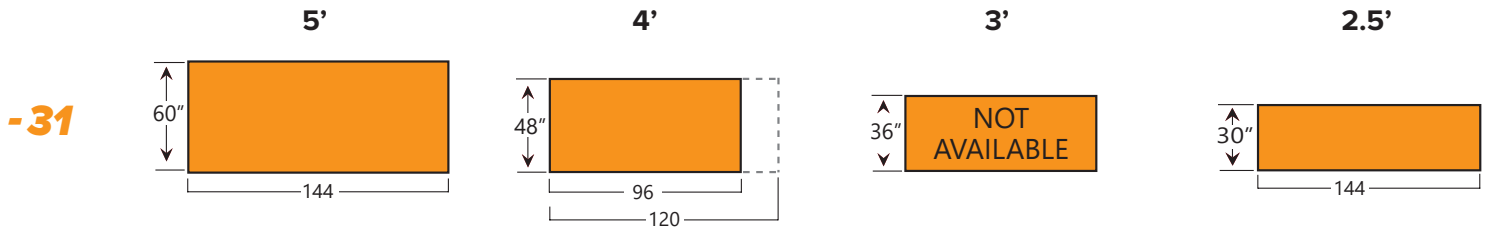

LAMINATE SHEET SIZE AVAILABILITY & FINISHES

WILSONART® SHEET SIZE AVAILABILITY

Traceless Finish (31)

Grade 138

Hi-Definition Finishes (35, 55, 57, & 67)

Grade 376

Virtual Design Library Finish (Y Series)

Grade 372

	5'	4'	3'	2.5'
-79				
-15 -21 -22 -52				
-12 -18 -78				
-07 -19				
-01				
-28				
-16 -05				

Standard Finishes (38 & 60)

Grade 350 - Postformable

	5'	4'	3'	2.5'
-38 -60				

WILSONART® LAMINATE SURFACE FINISHES