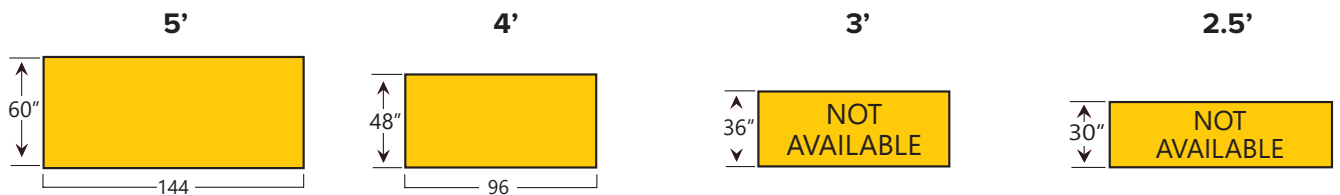

LAMINATE SHEET SIZE AVAILABILITY & FINISHES

WILSONART® SHEET SIZE AVAILABILITY

Traceless Finish (31)

Grade 138

Hi-Definition Finishes (35, 55, 57, & 67)

Grade 376

Virtual Design Library Finish (Y Series)

Grade 372