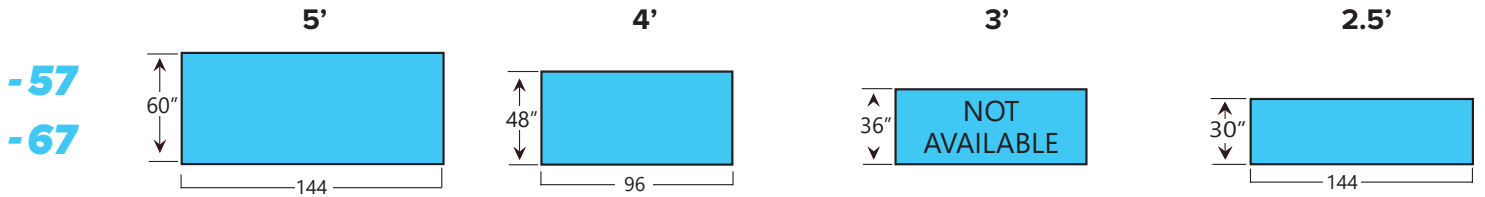

LAMINATE SHEET SIZE AVAILABILITY & FINISHES

WILSONART® SHEET SIZE AVAILABILITY

Traceless Finish (31)

Grade 138

Hi-Definition Finishes (35, 55, 57, & 67)

Grade 376

Virtual Design Library Finish (Y Series)

Grade 372

	5'	4'	3'	2.5'
-79				
-15 -21 -22 -52				
-12 -18 -78				
-07 -19				
-01				
-28				
-16 -05				

Standard Finishes (38 & 60)

Grade 350 - Postformable

	5'	4'	3'	2.5'
-38 -60				

WILSONART® LAMINATE SURFACE FINISHES