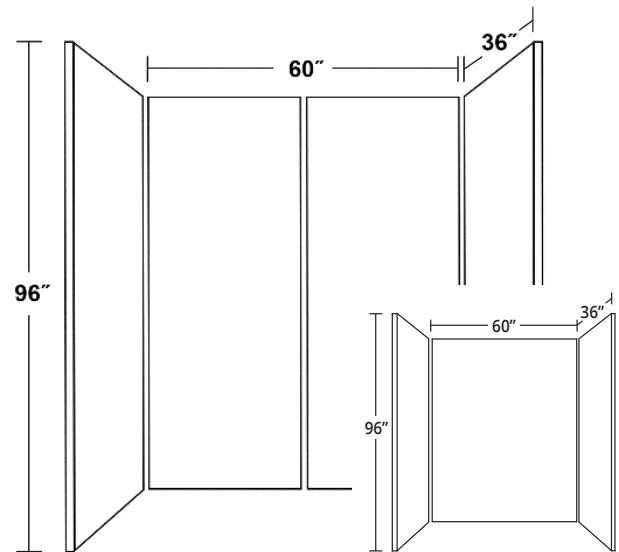

AREZZO
W7041

****COLOR SAMPLES ARE A REPRESENTATION ONLY. VIEW ACTUAL COLOR SAMPLES PRIOR TO ORDERING****

BATH/SHOWER SURROUNDS

Darlington Cherry W7058

- | Wing Wall: | Back Wall: | Height: |
|------------|------------|---------|
| • 30" | • 30" | • 72" |
| • 32" | • 32" | • 96" |
| • 36" | • 36" | |
| • 48" | • 48" | |
| • 60" | • 60" | |

PANEL CONFIGURATIONS - MADE TO ORDER (M2O)

Wing Wall Panels:

• Bullnose Edge + Flat Edge

- The Bullnose Edge is perfect for terminating walls or wing walls.
- Common market sizes of 30, 32, 34, and 36" panel width.

Single Wall Panels:

• Bullnose Edge + Bullnose Edge

- With two Bullnose Edges, the ideal panel to feature behind a free standing bathtub or a stand-alone wall.
- Common market sizes of 8, 34, 36, 42, 48, and 60" panel widths.