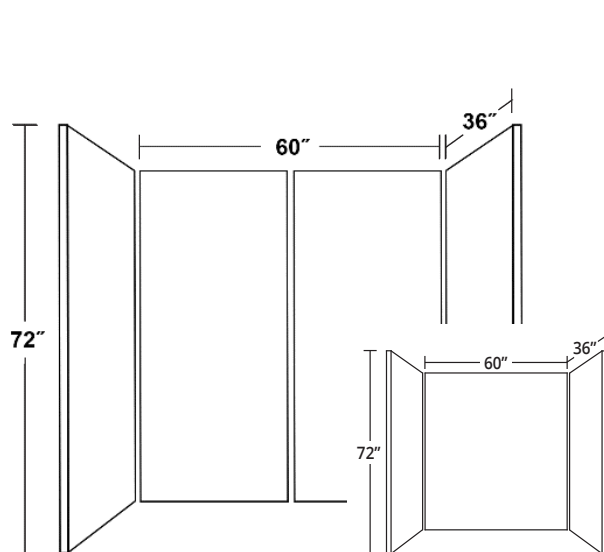

AREZZO
W7041

****COLOR SAMPLES ARE A REPRESENTATION ONLY. VIEW ACTUAL COLOR SAMPLES PRIOR TO ORDERING****

BATH/SHOWER SURROUNDS

Darlington Cherry W7058

- | Wing Wall: | Back Wall: | Height: |
|------------|------------|---------|
| • 30" | • 30" | • 72" |
| • 32" | • 32" | • 96" |
| • 36" | • 36" | |
| • 48" | • 48" | |
| • 60" | • 60" | |

PANEL CONFIGURATIONS - MADE TO ORDER (M2O)

Wing Wall Panels:

• Bullnose Edge + Flat Edge

- The Bullnose Edge is perfect for terminating walls or wing walls.
- Common market sizes of 30, 32, 34, and 36" panel width.

Single Wall Panels:

• Bullnose Edge + Bullnose Edge

- With two Bullnose Edges, the ideal panel to feature behind a free standing bathtub or a stand-alone wall.
- Common market sizes of 8, 34, 36, 42, 48, and 60" panel widths.