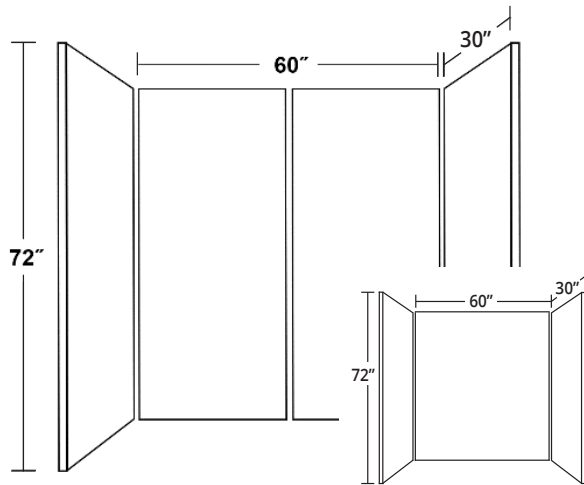

AREZZO
W7041

****COLOR SAMPLES ARE A REPRESENTATION ONLY. VIEW ACTUAL COLOR SAMPLES PRIOR TO ORDERING****

BATH/SHOWER SURROUNDS

Darlington Cherry W7058

- | Wing Wall: | Back Wall: | Height: |
|------------|------------|---------|
| • 30" | • 30" | • 72" |
| • 32" | • 32" | • 96" |
| • 36" | • 36" | |
| • 48" | • 48" | |
| • 60" | • 60" | |

PANEL CONFIGURATIONS - MADE TO ORDER (M2O)

Wing Wall Panels:

• Bullnose Edge + Flat Edge

- The Bullnose Edge is perfect for terminating walls or wing walls.
- Common market sizes of 30, 32, 34, and 36" panel width.

Single Wall Panels:

• Bullnose Edge + Bullnose Edge

- With two Bullnose Edges, the ideal panel to feature behind a free standing bathtub or a stand-alone wall.
- Common market sizes of 8, 34, 36, 42, 48, and 60" panel widths.