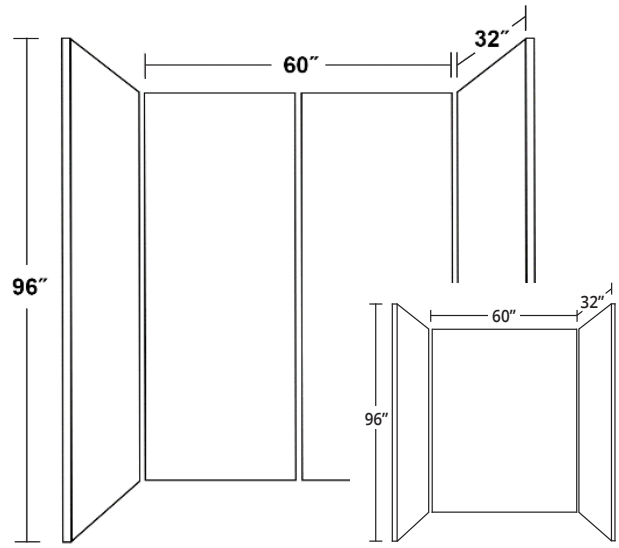

AREZZO
W7041

****COLOR SAMPLES ARE A REPRESENTATION ONLY. VIEW ACTUAL COLOR SAMPLES PRIOR TO ORDERING****

BATH/SHOWER SURROUNDS

Darlington Cherry W7058

- | Wing Wall: | Back Wall: | Height: |
|------------|------------|---------|
| • 30" | • 30" | • 72" |
| • 32" | • 32" | • 96" |
| • 36" | • 36" | |
| • 48" | • 48" | |
| • 60" | • 60" | |

PANEL CONFIGURATIONS - MADE TO ORDER (M2O)

Wing Wall Panels:

• Bullnose Edge + Flat Edge

- The Bullnose Edge is perfect for terminating walls or wing walls.
- Common market sizes of 30, 32, 34, and 36" panel width.

Single Wall Panels:

• Bullnose Edge + Bullnose Edge

- With two Bullnose Edges, the ideal panel to feature behind a free standing bathtub or a stand-alone wall.
- Common market sizes of 8, 34, 36, 42, 48, and 60" panel widths.