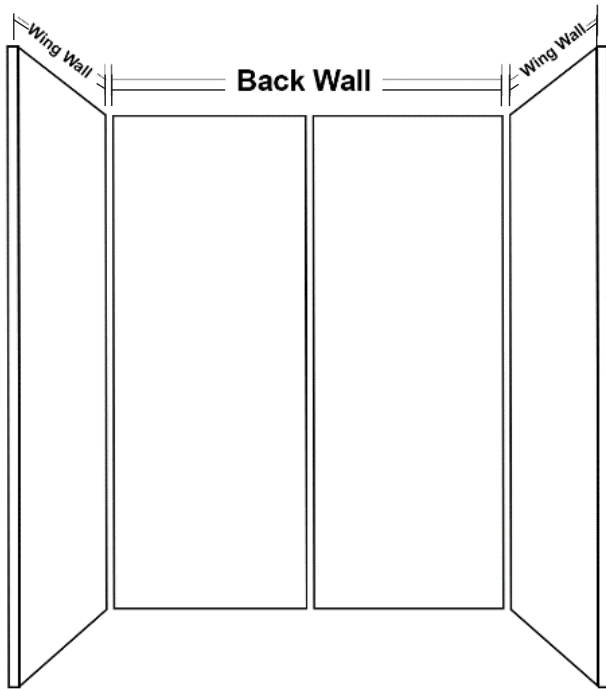

AREZZO
W7041

****COLOR SAMPLES ARE A REPRESENTATION ONLY. VIEW ACTUAL COLOR SAMPLES PRIOR TO ORDERING****

BATH/SHOWER SURROUNDS

Darlington Cherry W7058

- | Wing Wall: | Back Wall: | Height: |
|------------|------------|---------|
| • 30" | • 30" | • 72" |
| • 32" | • 32" | • 96" |
| • 36" | • 36" | |
| • 48" | • 48" | |
| • 60" | • 60" | |

Single Wall Panels:

• Bullnose Edge + Bullnose Edge

- With two Bullnose Edges, the ideal panel to feature behind a free standing bathtub or a stand-alone wall.
- Common market sizes of 8, 34, 36, 42, 48, and 60" panel widths.