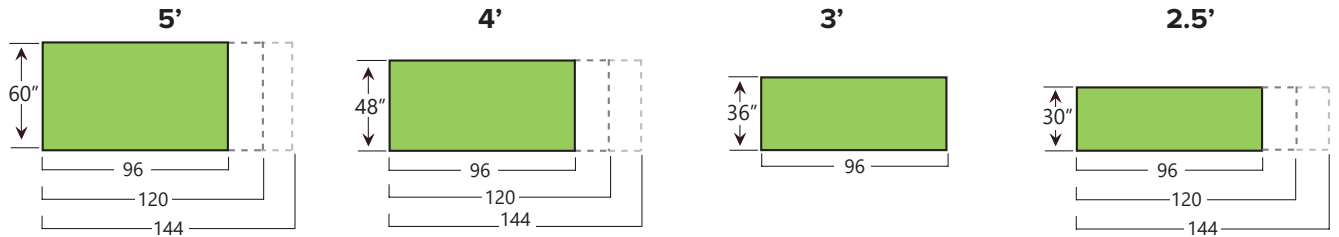

WILSONART® SHEET SIZE AVAILABILITY

Premium Finishes (01, 07, 12, 15, 16, 17, 18, 19, 21, 22, 28, 52, 78, & 79)

Grade 350 - Postformable

-15
-21
-22
-52

-12
-18
-78

-07

-01

-28