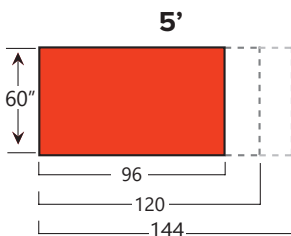

LAMINATE SHEET SIZE AVAILABILITY & FINISHES

WILSONART® SHEET SIZE AVAILABILITY

Standard Finishes (38 & 60)

Grade 350 - Postformable

-38
-60

Traceless Finish (31)

Grade 138

-31