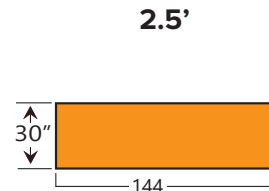

LAMINATE SHEET SIZE AVAILABILITY & FINISHES

WILSONART® SHEET SIZE AVAILABILITY

Standard Finishes (38 & 60)

Grade 350 - Postformable

-38
-60

Traceless Finish (31)

Grade 138

-31

Hi-Definition Finishes (35, 55, 57, & 67)

Grade 376

-35
-55

-57
-67

Virtual Design Library Finish (Y Series)

Grade 372

****FACTORY ORDER ONLY****

PLEASE PLACE YOUR ORDERS VIA FABSUPPLY@FABSUP.NET