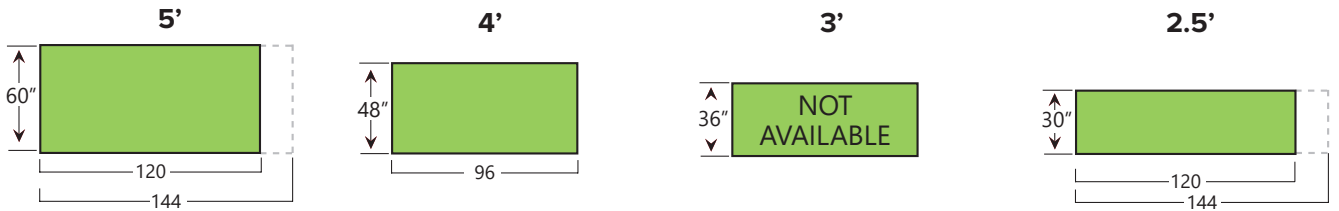

WILSONART® SHEET SIZE AVAILABILITY

Premium Finishes (01, 07, 12, 15, 16, 17, 18, 19, 21, 22, 28, 52, 78, & 79)

Grade 350 - Postformable

-15
-21
-22
-52

-12
-18
-78

-07

-01

-28