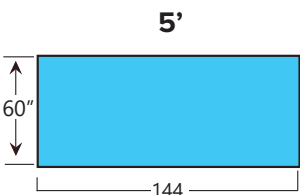

WILSONART® SHEET SIZE AVAILABILITY

Standard Finishes (38 & 60)

Grade 350 - Postformable

-38
-60

Traceless Finish (31)

Grade 138

-31

Hi-Definition Finishes (35, 55, 57, & 67)

Grade 376

-35
-55

-57
-67

Virtual Design Library Finish (Y Series)

Grade 372

FACTORY ORDER ONLY

PLEASE PLACE YOUR ORDERS VIA FABSUPPLY@FABSUP.NET