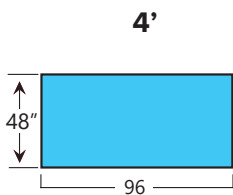

WILSONART® SHEET SIZE AVAILABILITY

Standard Finishes (38 & 60)

Grade 350 - Postformable

-38
-60

Traceless Finish (31)

Grade 138

-31

Hi-Definition Finishes (35, 55, 57, & 67)

Grade 376

-35
-55

-57
-67

Virtual Design Library Finish (Y Series)

Grade 372

FACTORY ORDER ONLY

PLEASE PLACE YOUR ORDERS VIA FABSUPPLY@FABSUP.NET