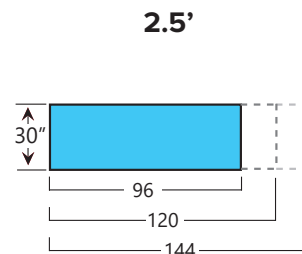

LAMINATE SHEET SIZE AVAILABILITY & FINISHES

WILSONART® SHEET SIZE AVAILABILITY

Standard Finishes (38 & 60)

Grade 350 - Postformable

-38
-60

Traceless Finish (31)

Grade 138

-31

Hi-Definition Finishes (35, 55, 57, & 67)

Grade 376

-35
-55

-57
-67

Virtual Design Library Finish (Y Series)

Grade 372

****FACTORY ORDER ONLY****

PLEASE PLACE YOUR ORDERS VIA FABSUPPLY@FABSUP.NET