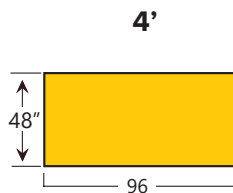

Hi-Definition Finishes (35, 55, 57, & 67)

Grade 376

-35
-55

-57
-67

Virtual Design Library Finish (Y Series)

Grade 372

****FACTORY ORDER ONLY****

PLEASE PLACE YOUR ORDERS VIA FABSUPPLY@FABSUP.NET