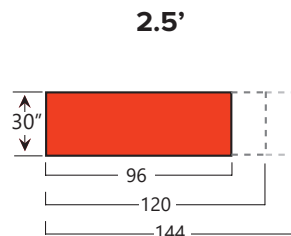

LAMINATE SHEET SIZE AVAILABILITY & FINISHES

WILSONART® SHEET SIZE AVAILABILITY

Standard Finishes (38 & 60)

Grade 350 - Postformable

-38
-60

Traceless Finish (31)

Grade 138

-31

Hi-Definition Finishes (35, 55, 57, & 67)

Grade 376

-35
-55

-57
-67

Virtual Design Library Finish (Y Series)

Grade 372

****FACTORY ORDER ONLY****

PLEASE PLACE YOUR ORDERS VIA FABSUPPLY@FABSUP.NET