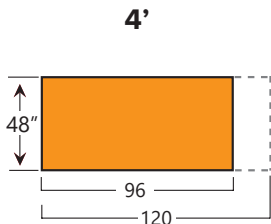

LAMINATE SHEET SIZE AVAILABILITY & FINISHES

WILSONART® SHEET SIZE AVAILABILITY

Standard Finishes (38 & 60)

Grade 350 - Postformable

-38
-60

Traceless Finish (31)

Grade 138

-31

Hi-Definition Finishes (35, 55, 57, & 67)

Grade 376

-35
-55

-57
-67

Virtual Design Library Finish (Y Series)

Grade 372

****FACTORY ORDER ONLY****

PLEASE PLACE YOUR ORDERS VIA FABSUPPLY@FABSUP.NET