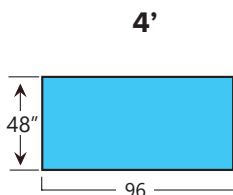

Hi-Definition Finishes (35, 55, 57, & 67)

Grade 376

-35
-55