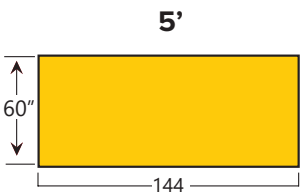

Hi-Definition Finishes (35, 55, 57, & 67)

Grade 376

-35
-55

-57
-67

Virtual Design Library Finish (Y Series)

Grade 372

****FACTORY ORDER ONLY****

PLEASE PLACE YOUR ORDERS VIA FABSUPPLY@FABSUP.NET