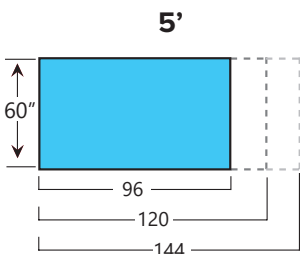

Hi-Definition Finishes (35, 55, 57, & 67)

Grade 376

-35
-55