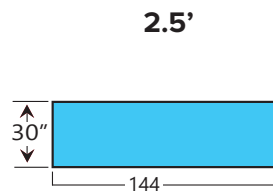

LAMINATE SHEET SIZE AVAILABILITY & FINISHES

WILSONART® SHEET SIZE AVAILABILITY

Standard Finishes (38 & 60)

Grade 350 - Postformable

-38
-60

Traceless Finish (31)

Grade 138

-31

Hi-Definition Finishes (35, 55, 57, & 67)

Grade 376

-35
-55

-57
-67

Virtual Design Library Finish (Y Series)

Grade 372

****FACTORY ORDER ONLY****

PLEASE PLACE YOUR ORDERS VIA FABSUPPLY@FABSUP.NET