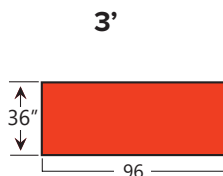

LAMINATE SHEET SIZE AVAILABILITY & FINISHES

WILSONART® SHEET SIZE AVAILABILITY

Standard Finishes (38 & 60)

Grade 350 - Postformable

-38
-60

Traceless Finish (31)

Grade 138

-31