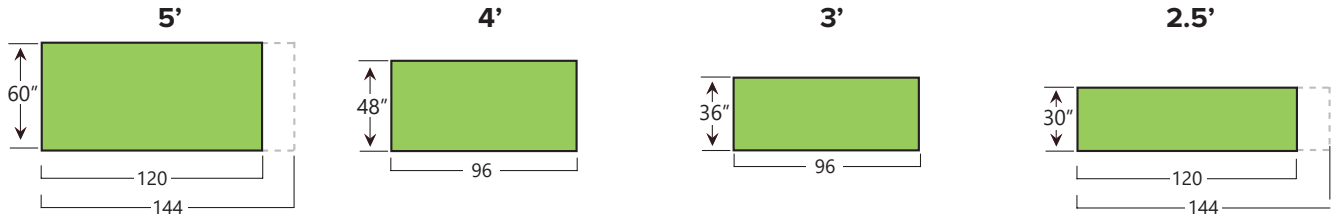

WILSONART® SHEET SIZE AVAILABILITY

Premium Finishes (01, 07, 12, 15, 16, 17, 18, 19, 21, 22, 28, 52, 78, & 79)

Grade 350 - Postformable

-15
-21
-22
-52

-12
-18
-78

-07

-01

-28