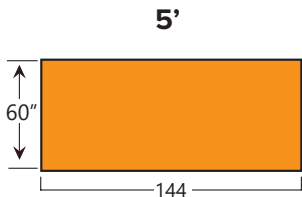

LAMINATE SHEET SIZE AVAILABILITY & FINISHES

WILSONART® SHEET SIZE AVAILABILITY

Standard Finishes (38 & 60)

Grade 350 - Postformable

-38
-60

Traceless Finish (31)

Grade 138

-31