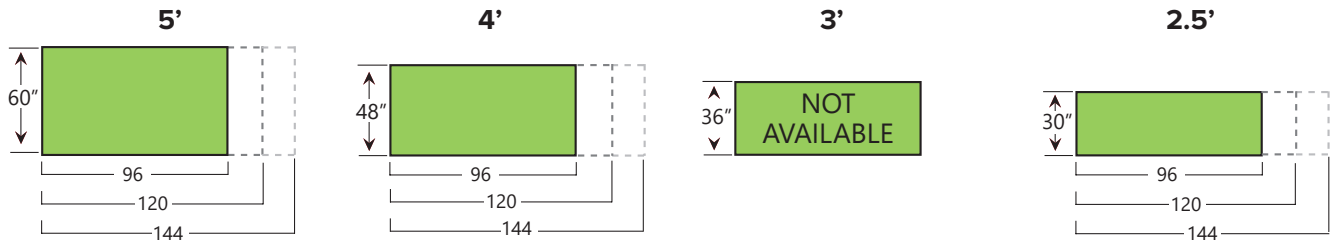

WILSONART® SHEET SIZE AVAILABILITY

Premium Finishes (01, 07, 12, 15, 16, 17, 18, 19, 21, 22, 28, 52, 78, & 79)

Grade 350 - Postformable

-15
-21
-22
-52

-12
-18
-78

-07

-01

-28