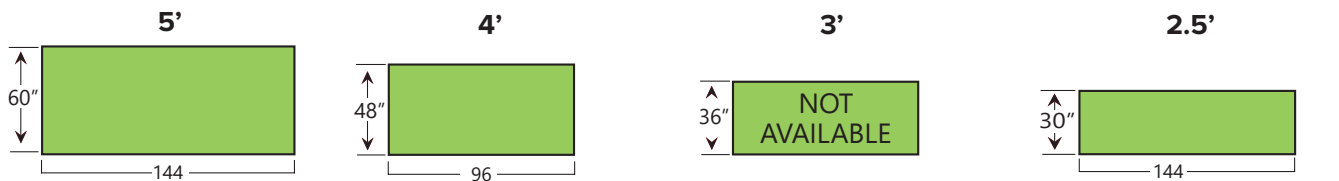

-05
-16
-17
-19
-79