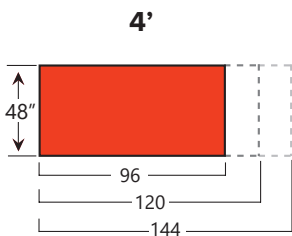

LAMINATE SHEET SIZE AVAILABILITY & FINISHES

WILSONART® SHEET SIZE AVAILABILITY

Standard Finishes (38 & 60)

Grade 350 - Postformable

-38
-60

Traceless Finish (31)

Grade 138

-31

Hi-Definition Finishes (35, 55, 57, & 67)

Grade 376

-35
-55

-57
-67

Virtual Design Library Finish (Y Series)

Grade 372

****FACTORY ORDER ONLY****

PLEASE PLACE YOUR ORDERS VIA FABSUPPLY@FABSUP.NET