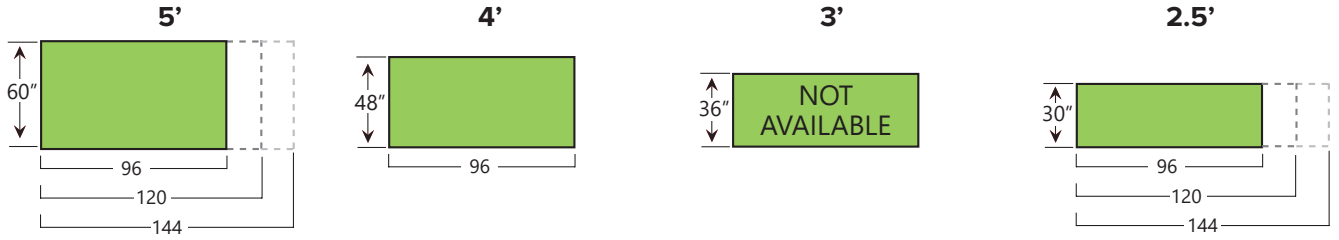

LAMINATE SHEET SIZE AVAILABILITY & FINISHES

WILSONART® SHEET SIZE AVAILABILITY

Standard Finishes (38 & 60)

Grade 350 - Postformable

-38
-60

Traceless Finish (31)

Grade 138

-31

Hi-Definition Finishes (35, 55, 57, & 67)

Grade 376

-35
-55

-57
-67

Virtual Design Library Finish (Y Series)

Grade 372

****FACTORY ORDER ONLY****

PLEASE PLACE YOUR ORDERS VIA FABSUPPLY@FABSUP.NET

WILSONART® SHEET SIZE AVAILABILITY

Premium Finishes (01, 07, 12, 15, 16, 17, 18, 19, 21, 22, 28, 52, 78, & 79)

Grade 350 - Postformable

-15
-21
-22
-52

-12
-18
-78

-07

-01

-28