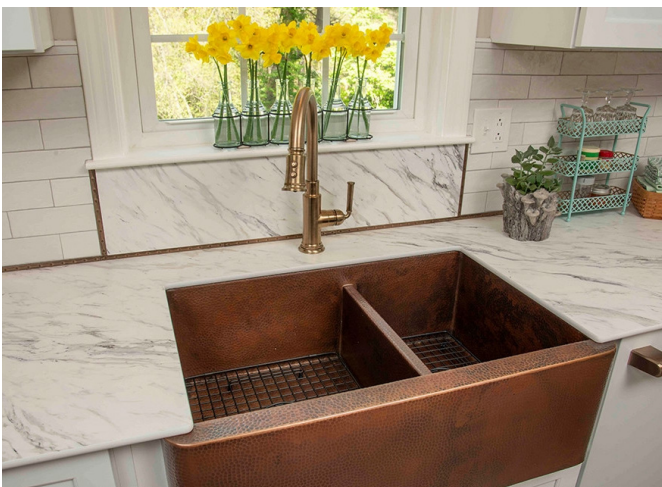

HALF INCH. FULL STRENGTH.

- ✓ **MODERN, HIGH-END DESIGN**
  European-Inspired sleekness is matched with lightly textured sheens that elevate any environment.
- ✓ **INCREDIBLY STRONG**
  An extremely durable slab material that's heat resistant and withstands impacts, abrasions, and scratches.
- ✓ **EASY TO MAINTAIN**
  THINSCAPE® has exceptional stain resistance and never needs to be sealed.
- ✓ **SUSTAINABLE**
  UL GREENGUARD Gold Certified. Available in four sizes, providing better yield and less waste.
- ✓ **EASY TO FABRICATE**
  Fabricated with simple woodworking tools and doesn't crack or chip during the process.
- ✓ **JUMBO SLABS**
  Does your project require big thinking? Jumbo slabs are available for modern beauty on a larger scale.

WHERE CAN I USE A THINSCAPE PERFORMANCE TOP?

From large-scale commercial spaces to modern homes, every project can be elevated with European styling and lasting durability. Thanks to seamless, stain-resistant construction, THINSCAPE is easy to maintain and ready for any of these spaces:

- High-touch Areas
- Bathrooms
- Table tops
- Bar tops
- Reception areas
- Vanities
- Kitchens
- Backsplashes

SLAB SIZE AVAILABILITY:

- 30" x 10'
- 5' x 10'
- 30" x 12'
- 5' x 12'

Calcutta Blanc TS501