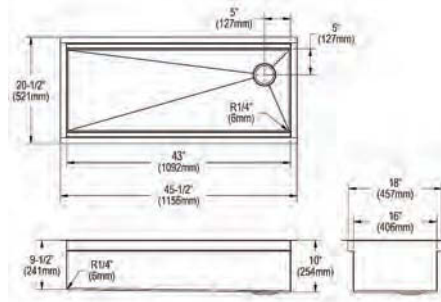

CS45BPK

Circuit Chef® Workstation Stainless Steel 45-1/2" x 20-1/2" x 10" Single Bowl Undermount Sink Kit with Black Polymer Boards

Includes: CSSCBP Small Colander, CS45BG Bottom Grid, CS45BP Black Poly Cutting Boards, CSLPBP Low Profile Colander, LKDR1718RU Rolling Grid

Special Note: Reserve Selection products are sold exclusively, in-store and online, through authorized wholesalers. This model requires a custom cabinet for installation and a 1/2" reveal in order for the cutting board to sit flush with the countertop

Ship dims: 47-3/16" x 22-3/16" x 14-1/4"
Approx. ship weight: 76 lbs.

- Dimensions: 45-1/2" x 20-1/2" x 10"
- 16 gauge
- Lustrous Satin finish
- 3-1/2" (89mm) drain opening
- Sound deadening: Full spray sides and bottom
- 48" minimum cabinet size
- Features: Workstation