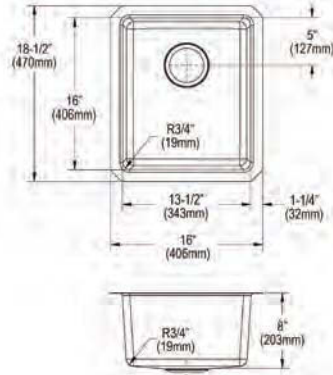

ELUH1316T

Lustertone Iconix® 18 Gauge Stainless Steel 16" x 18-1/2" x 8" Single Bowl Undermount Sink

- Dimensions: 16" x 18-1/2" x 8"
- 18 gauge
- Luminous Satin finish
- 3-1/2" (89mm) drain opening
- Sound deadening: Sides and Bottom pads
- 21" minimum cabinet size

Special Note: Reserve Selection products are sold exclusively, in-store and online, through authorized wholesalers.

Made in USA
Optional Accessories

Bottom grid
EBG1214

Drain
LKDD

Ship dims: 25-3/4" x 23-11/16" x 11-7/16"
Approx. ship weight: 18 lbs.

EFRU131610T

Crosstown® 16 Gauge Stainless Steel 16" x 18-1/2" x 10" Single Bowl Undermount Sink

- Dimensions: 16" x 18-1/2" x 10"
- 16 gauge
- Polished Satin finish
- 3-1/2" (89mm) drain opening
- Sound deadening: Full spray sides and bottom with Sides and Bottom pads
- 21" minimum cabinet size