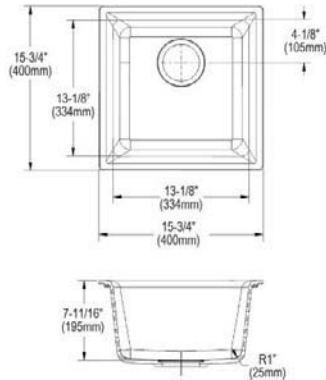

Optional Accessories

Bottom grid

LKOBG1616SS

Rinsing basket

LKWRB1209SS

Drain

LK99

LKQD35

LKQS35

Ship Dims: 20" x 20" x 10"

Approx. Ship Weight: 18 lbs.