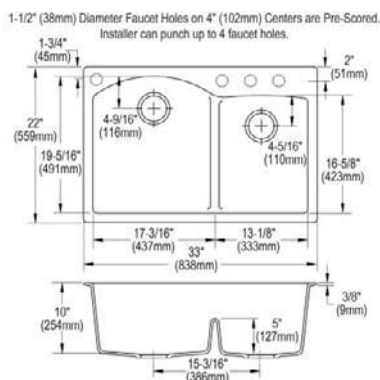

ELGH3322R

Elkay Quartz Classic® 33" x 22" x 10" Offset 60/40 Double Bowl Drop-in Sink with Aqua Divide

- Dimensions: 33" x 22" x 10"
- 3-1/2" (89mm) drain opening
- 36" minimum cabinet size
- Features: Aqua Divide

Optional Accessories

Bottom grid

LKOBG1115SS (small bowl)

LKOBG1618SS (large bowl)

Drain

LK99

LKQD35

LKQS35

Ship Dims: 37-5/8" x 26-3/4" x 16-1/16"

Approx. Ship Weight: 62 lbs.