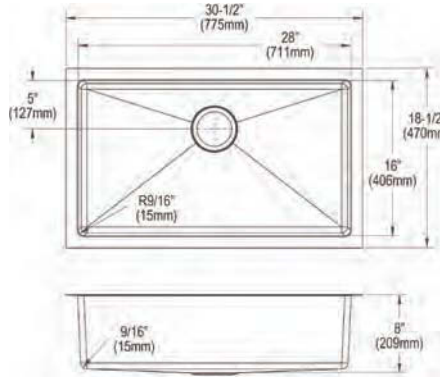

Includes: Custom fit bottom grid, deep strainer drain.

Optional Accessories

Cutting board

LKCBF2816HW

Ship dims: 37-1/2" x 26-1/16" x 10-1/16"

Approx. ship weight: 36 lbs.

EFRU2816T

Crosstown® 16 Gauge Stainless Steel 30-1/2" x 18-1/2" x 8" Single Bowl Undermount Sink

- Dimensions: 30-1/2" x 18-1/2" x 8"
- 16 gauge
- Polished Satin finish
- 3-1/2" (89mm) drain opening
- Sound deadening: Full spray sides and bottom with Sides and Bottom pads
- 36" minimum cabinet size