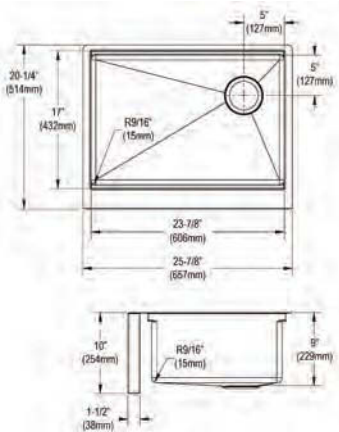

EFRUFF24179RW

Crosstown® 16 Gauge Workstation Stainless Steel 25-7/8" x 20-1/4" x 9-7/16" Single Bowl Farmhouse Sink Kit

Includes: LKDD Drain, CTXBG2214 Bottom Grid, LKCB1217AC Cutting Board, LKC0717SS Colander, LKDR1317RU Roll-up Drying Rack, LKDR0717SS Drying Rack

Special Note: Reserve Selection products are sold exclusively, in store and online, through authorized wholesalers.

Optional Accessories

Bottom grid

CTXBG2214

Cutting board

LKCB1217AC

Drain

LKDD

Ship dims: 30" x 27" x 12"

Approx. ship weight: 52 lbs.

- Dimensions: 25-7/8" x 20-1/4" x 10"
- 16 gauge
- Polished Satin finish
- 3-1/2" (89mm) drain opening
- Sound deadening: Full spray sides and bottom with Sides and Bottom pads
- 27" minimum cabinet size
- Features: Workstation