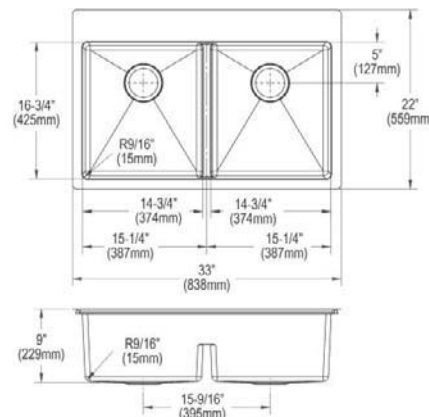

ECTSRA33229TBG

Elkay Crosstown 18 Gauge Stainless Steel 33" x 22" x 9" Equal Double Bowl Dual Mount Sink Kit with Aqua Divide

Includes: two CTXBG1315 Bottom Grid

Optional Accessories

Drain

LK35

LKDD

Ship dims: 38" x 24-1/2" x 10-13/16"

Approx. ship weight: 34 lbs.

- Dimensions: 33" x 22" x 9"
- 18 gauge
- Polished Satin finish
- Available in ,1,2,3,4,5 faucet holes
- 3-1/2" (89mm) drain opening
- Sound deadening: Full spray sides and bottom with Sides and Bottom pads
- 36" minimum cabinet size
- Features: Aqua Divide | Slim Rim