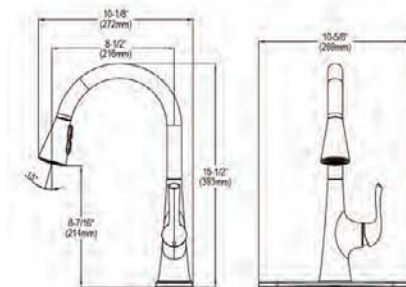

Includes: Optional Deck
Plate/Escutcheon included
ADA Compliant

Optional Accessories:
LK134 - 3-Hole Deck
Plate/Escutcheon
LK321 - Soap / Lotion
Dispenser

Ship dims: 25" x 11" x 3"
Approx. ship weight: 6 lbs.