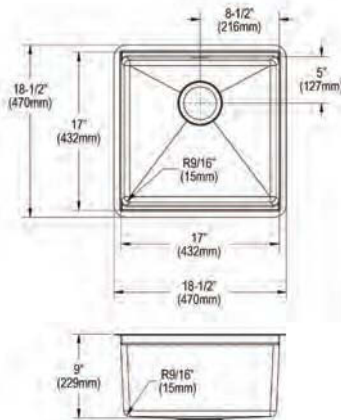

Includes: LKDD Drain, CTXBG1514 Bottom Grid, LKCB1217AC Cutting Board, LKC0717SS Colander, LKDR1317RU Roll-up Drying Rack

Optional Accessories

Bottom grid

CTXBG1514

Cutting board

LKCB1217AC

Rinsing basket

LKDR1317RU

Drain

LKDD

Ship dims: 30-11/16" x 26-1/4" x 14"

Approx. ship weight: 36 lbs.