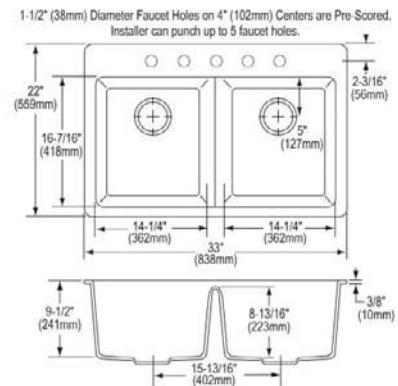

Special Note: Reserve Selection products are sold exclusively, in-store and online, through authorized wholesalers.

Optional Accessories

Bottom grid

- LKOBG1516SS

Cutting board

- LKCBEG1516HW

Rinsing basket

- LKWRB1516SS

Drain

- LK99
- LKQD35
- LKQS35

Ship Dims: 37-11/16" x 26-3/4" x 16-1/16"
Approx. Ship Weight: 62 lbs.