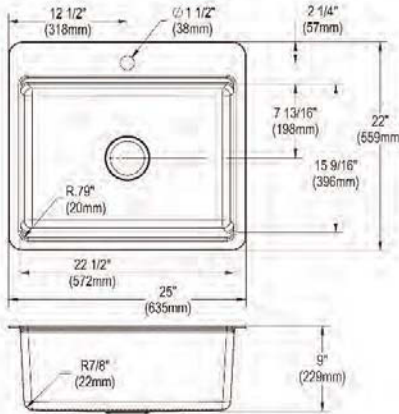

Includes: Bottom grid, Black Cutting Board, Black Roll-up Rack, and Drain

Ship dims: 37-1/4" x 25-3/4" x 12-1/2"
Approx. ship weight: 37 lbs.