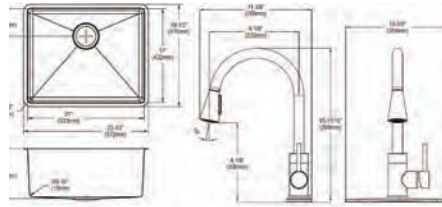

ECTRU21179TFCC

Crosstown® 18 Gauge Stainless Steel 22-1/2" x 18-1/2" x 9" Single Bowl Undermount Sink & Faucet Kit with Drain

Includes: Deep strainer drain LKDD and faucet LKAV3031CR

Optional Accessories

Drain

LKDD

Ship dims: 30" x 25-9/16" x 10-13/16"

Approx. ship weight: 32 lbs.

- Dimensions: 22-1/2" x 18-1/2" x 9"
- 18 gauge
- Polished Satin finish
- 3-1/2" (89mm) drain opening
- Sound deadening: Full spray sides and bottom with Sides and Bottom pads
- 27" minimum cabinet size