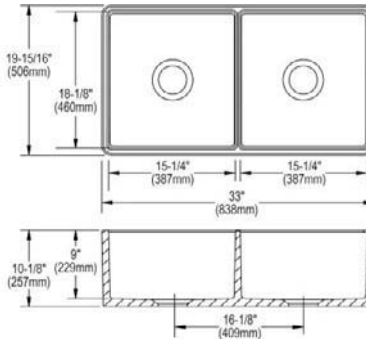

SWUF32189WHC

Fireclay 33" x 19-15/16" x 9" Equal Double Bowl Farmhouse Sink Kit White

- Dimensions: 33" x 19-15/16" x 10-1/8"
- 3-1/2" (89mm) drain opening
- 36" minimum cabinet size

Includes: Two LKBG1417SS Bottom Grids, Two LK99FC Drains, LKCLKIT Cleaning Kit
▼ Ships in multiple boxes.

Optional Accessories

Rinsing basket

LKWRB1518SS

Ship Dims: 38-1/2" x 46" x 19"

Approx. Ship Weight: 122 lbs.

SWUF32189WH

Fireclay 33" x 19-15/16" x 9" Equal Double Bowl Farmhouse Sink White

- Dimensions: 33" x 19-15/16" x 10-1/8"
- 3-1/2" (89mm) drain opening
- 36" minimum cabinet size