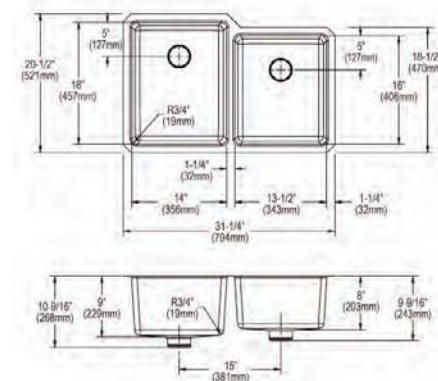

Includes: Two LKPD1 Perfect Drain and strainer.

Special Note: Reserve Selection products are sold exclusively, in-store and online, through authorized wholesalers.

Built in USA

Optional Accessories

Bottom grid

EBG1214

EBG1216

Drain

LKPD1

Ship dims: 37-3/16" x 25-3/4" x 13-5/16"

Approx. ship weight: 32 lbs.