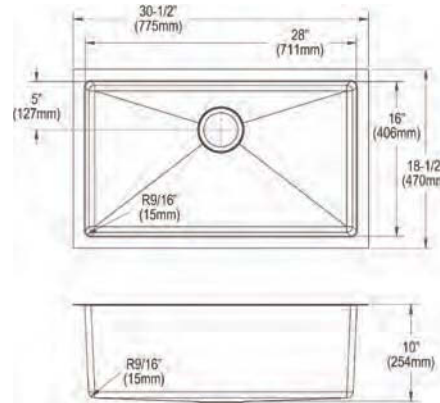

Includes: Custom fit bottom grid, deep strainer drain.

Optional Accessories
Cutting board
LKCBF2816HW
Ship dims: 37-1/2" x 26-1/16" x 12-1/16"
Approx. ship weight: 43 lbs.

EFRU281610T

Crosstown® 16 Gauge Stainless Steel 30-1/2" x 18-1/2" x 10" Single Bowl Undermount Sink

- Dimensions: 30-1/2" x 18-1/2" x 10"
- 16 gauge
- Polished Satin finish
- 3-1/2" (89mm) drain opening
- Sound deadening: Full spray sides and bottom with Sides and Bottom pads
- 36" minimum cabinet size