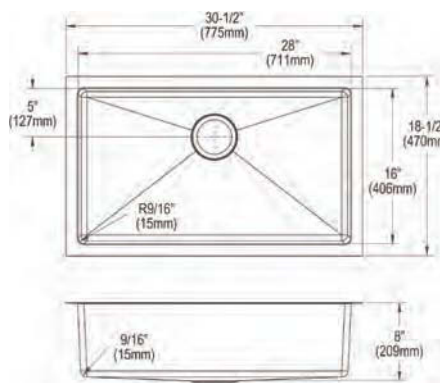

Optional Accessories

Bottom grid

CTXBG2614

Drain

LK35

LKDD

Ship dims: 19-15/16" x 12-13/16" x 38-5/8"

Approx. ship weight: 32 lbs.