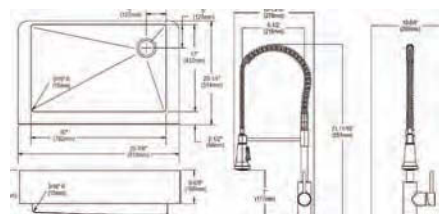

Includes: Deep strainer LKDD drain and faucet LKAV2061CR

Optional Accessories

Drain

LKDD

Ship dims: 38-3/4" x 28-3/8" x 11-1/4"

Approx. ship weight: 48 lbs.