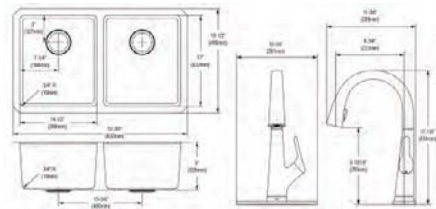

Lustertone Iconix® 18 Gauge Stainless Steel 32-3/4" x 19-1/2" x 9" Double Bowl Undermount Sink Kit with Filtered Faucet

Includes: LKAV7051FCR Faucet with filter included, two LKDD Drains, two EBG1315 Bottom Grids
Special Note: Reserve Selection products are sold exclusively, in-store and online, through authorized wholesalers.
Built in USA

Ship dims: 37-3/16" x 25-3/4" x 11-7/16"
Approx. ship weight: 38 lbs.

ELUHH3118TPDBG

- Dimensions: 32-3/4" x 19-1/2" x 10-9/16"
- 16 gauge
- Luminous Satin finish
- 3-3/8" (86mm) drain opening
- Sound deadening: Sides and Bottom pads
- 36" minimum cabinet size
- Features: Perfect Drain