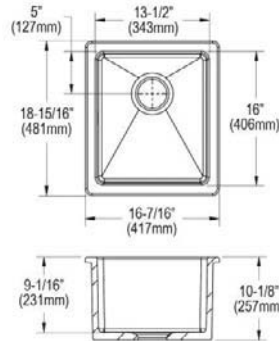

Optional Accessories

Bottom grid

LKOBG1315SS

Drain

LK99FC

LK99FCS

Ship Dims: 23-3/16" x 21-3/16" x 13-13/16"

Approx. Ship Weight: 55 lbs.