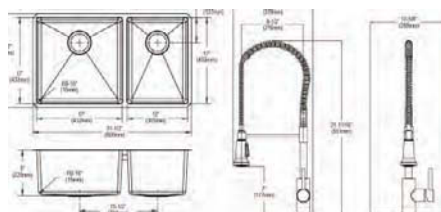

Includes: 2x deep strainer drain LKDD and faucet LKAV2061CR

Optional Accessories

Drain

LKDD

Ship dims: 38-9/16" x 25-3/16" x 10-13/16"

Approx. ship weight: 47 lbs.