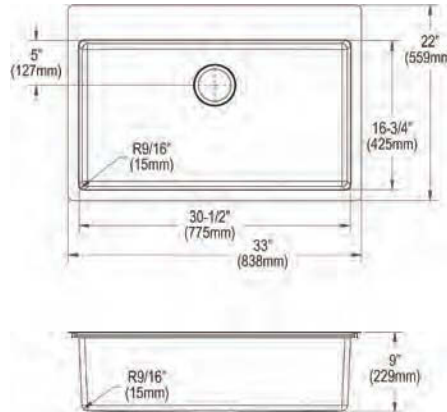

ECTSRS33229TBG

Elkay Crosstown® 18 Gauge Stainless Steel 33" x 22" x 9" Single Bowl Dual Mount Sink Kit

- Dimensions: 33" x 22" x 9"
- 18 gauge
- Polished Satin finish
- Available in ,1,2,3,4,5,FR2 faucet holes
- 3-1/2" (89mm) drain opening
- Sound deadening: Full spray sides and bottom with Sides and Bottom pads
- 36" minimum cabinet size
- Features: Slim Rim

Includes: CTXBG2915 Bottom Grid
Optional Accessories

Bottom grid
CTXBG2915

Drain
LKDD
LK35

Ship dims: 38" x 24-1/2" x 13"
Approx. ship weight: 34 lbs.