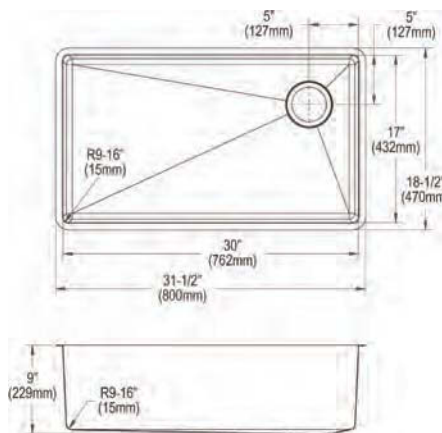

ECTRU30179RTC

Crosstown® 18 Gauge Stainless Steel 31-1/2" x 18-1/2" x 9" Single Bowl Undermount Sink Kit

Includes: Custom fit bottom grid, deep strainer drain.

Optional Accessories

Cutting board

LKCBF17HW

Ship dims: 37-1/2" x 26-1/16" x 13-9/16"

Approx. ship weight: 42 lbs.

- Dimensions: 31-1/2" x 18-1/2" x 9"
- 18 gauge
- Polished Satin finish
- 3-1/2" (89mm) drain opening
- Sound deadening: Full spray sides and bottom with Sides and Bottom pads
- 36" minimum cabinet size