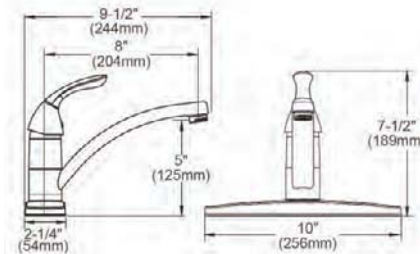

LK1000CR

Everyday Three Hole Deck Mount Kitchen Faucet with Lever Handle and Deck Plate/Escutcheon Chrome

Special Note: 1.5 GPM flow regulator installed (2.2 GPM flow regulator also included with faucet)
ADA Compliant

Ship dims: 16-9/16" x 10-7/16" x 2-9/16"

Approx. ship weight: 3 lbs.

- Material: Brass
- Flow rate: 1.5 GPM
- Faucet hole size (min): 1-3/8"
- Countertop thickness: 2-1/2"
- Spout swing rotation 360°
- Spout type: Standard Spout
- Spray functions: N/A, Aerated
- Features: Low Flow