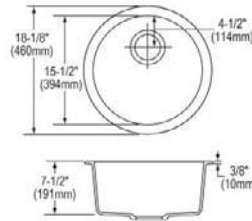

ELG16FB

Elkay Quartz Classic® 18-1/8" x 18-1/8" x 7-1/2" Single Bowl Dual Mount Bar Sink

- Dimensions: 18-1/8" x 18-1/8" x 7-1/2"
- 3-1/2" (89mm) drain opening
- 21" minimum cabinet size

Optional Accessories

Drain

- LK99
- LKQD35
- LQS35

Ship Dims: 23-1/8" x 23-1/8" x 11-1/2"

Approx. Ship Weight: 20 lbs.