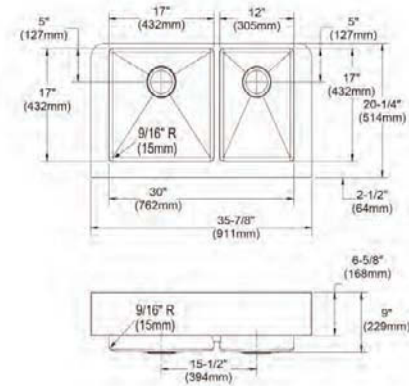

Optional Accessories

Bottom grid

- CTXBG1116
- CTXBG1616

Drain

- LK35
- LK99S
- LKDD

Ship dims: 38-3/4" x 28-3/8" x 11-1/4"
Approx. ship weight: 42 lbs.