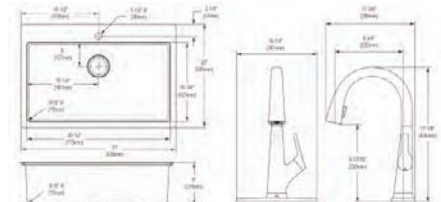

ECTSR33229TFLC

Crosstown® 18 Gauge Stainless Steel 33" x 22" x 9" Single Bowl Dual Mount Sink Kit with Filtered Faucet

Includes: LKAV7051FCR Faucet with filter included, LKDD Drain, CTXBG2915 Bottom Grid

Optional Accessories

Drain

LK35

Ship dims: 38" x 24-1/2" x 13"

Approx. ship weight: 34 lbs.

- •Dimensions: 33" x 22" x 9"
- •18 gauge
- •Stainless Steel finish
- •3-1/2" (89mm) drain opening
- •Sound deadening: Full spray sides and bottom with Sides and Bottom pads
- •36" minimum cabinet size