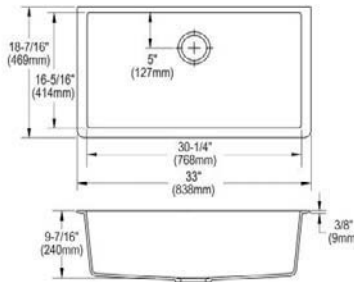

ELGRU13322

Elkay Quartz Classic® 33" x 18-7/16" x 9-7/16" Single Bowl Undermount Sink

Optional Accessories

Bottom grid
LKOBG2915SS

Drain
LK99
LKQD35
LKQS35

Ship Dims: 37-5/8" x 26-3/4" x 16-1/16"
Approx. Ship Weight: 45 lbs.

- Dimensions: 33" x 18-7/16" x 9-7/16"
- 3-1/2" (89mm) drain opening
- 36" minimum cabinet size