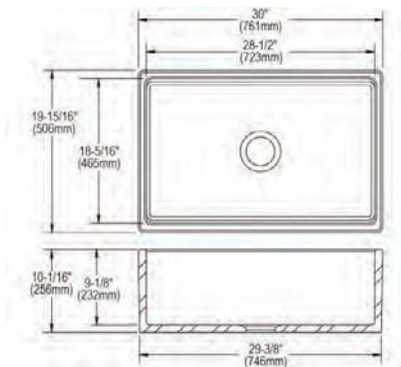

Special Note: Sink is reversible offering the option of a traditional flat front or a decorative band feature

Optional Accessories

Bottom grid

LKBG2616SS

Drain

LK99FC

LK99FCS

Ship Dims: 35" x 24" x 14"
Approx. Ship Weight: 97 lbs.