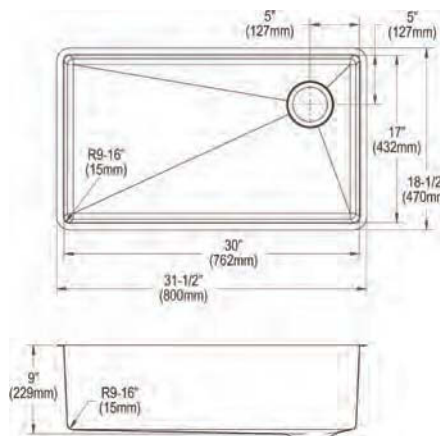

Optional Accessories

Bottom grid

CTXBG2815

Drain

LK35

LKDD

Ship dims: 38-9/16" x 25-3/16" x 10-13/16"

Approx. ship weight: 37 lbs.