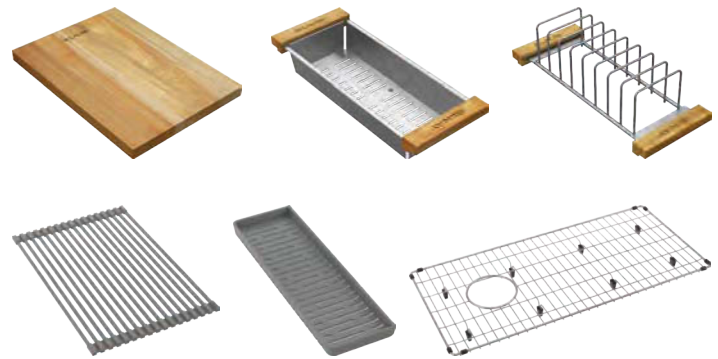

DRAINS AND ACCESSORIES

Perfect Drain