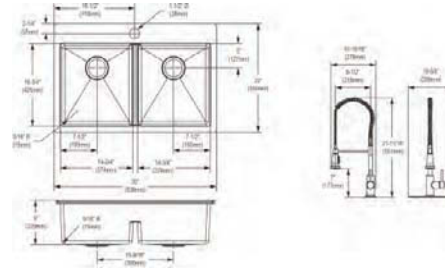

ECTSRA33229TFC

Crosstown® 18 Gauge Stainless Steel 33" x 22" x 9" 1-Hole Equal Double Bowl Dual Mount Sink Kit with Aqua Divide and Faucet

Includes: LKAV2061CR faucet, two CTXBG1315 bottom grids, two LKDD drains.

Extended Lead Time

Optional Accessories

Cutting board

LKCBF17HW

Ship dims: 37-3/16" x 25-3/4" x 11-7/16"

Approx. ship weight: 41 lbs.

- Dimensions: 33" x 22" x 9"
- Faucet Dimensions: 10-15/16" x 10-5/8" x 21-11/16"
- 18 gauge
- Polished Satin finish
- Available in 1 faucet holes
- 3-1/2" (89mm) drain opening
- Sound deadening: Full spray sides and bottom with Sides and Bottom pads
- 36" minimum cabinet size
- Features: Aqua Divide | Slim Rim