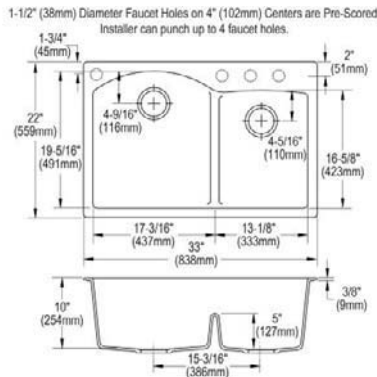

- Dimensions: 33" x 22" x 10"
- 3-1/2" (89mm) drain opening
- 36" minimum cabinet size
- Features: Aqua Divide

**Special Note:** Reserve Selection products are sold exclusively, in-store and online, through authorized wholesalers.