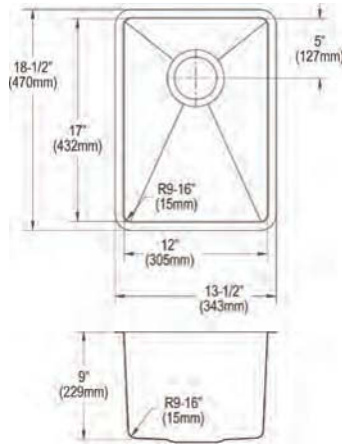

ECTRU12179T

Crosstown® 18 Gauge Stainless Steel 13-1/2" x 18-1/2" x 9" Single Bowl Undermount Bar Sink

- Dimensions: 13-1/2" x 18-1/2" x 9"
- 18 gauge
- Polished Satin finish
- 3-1/2" (89mm) drain opening
- Sound deadening: Full spray sides and bottom with Sides and Bottom pads
- 18" minimum cabinet size

Optional Accessories

Bottom grid

CTXBG1015

Drain

LK35

LKDD

Ship dims: 20-11/16" x 25-9/16" x 10-13/16"

Approx. ship weight: 17 lbs.