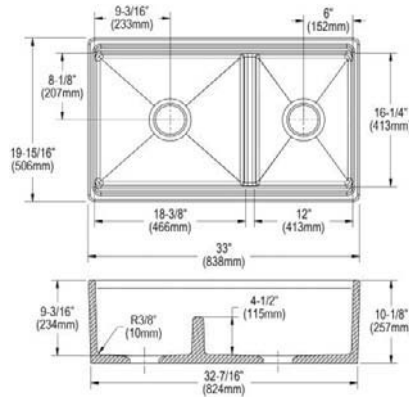

F23320CBWHC

Fireclay 33" x 19-15/16" x 9-1/8" Double Bowl Farmhouse Workstation Sink Kit with Aqua Divide White

- Dimensions: 33" x 19-15/16" x 10-1/8"
- 3-1/2" (89mm) drain opening
- 36" minimum cabinet size
- Features: Aqua Divide | Workstation

Includes: one LKCB1217HW cutting board, one LKBG1115SS bottom grid, one LKBG1715SS bottom grid, two LK99FC drains, and a LKCLKIT cleaning kit.

▼ **Ships in multiple boxes.**

Special Note: Reserve Selection products are sold exclusively, in-store and online, through authorized wholesalers. Sink is reversible offering the option of a traditional flat front or a decorative band feature.

Optional Accessories

Drain
LK99FC

Ship Dims: 38-1/4" x 25-1/4" x 18-1/4"
Approx. Ship Weight: 130 lbs.

SWUF3320WH

Fireclay 33" x 19-15/16" x 9-3/16" 60/40 Double Bowl Farmhouse Workstation Sink with Aqua Divide White

- Dimensions: 33" x 19-15/16" x 10-1/8"
- 3-1/2" (89mm) drain opening
- 36" minimum cabinet size
- Features: Aqua Divide | Workstation