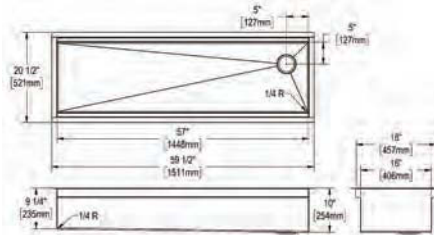

CS60CWK

Circuit Chef® Workstation Stainless Steel 59-1/2" x 20-1/2" x 10" Single Bowl Undermount Sink Kit with Cherry Wood Boards

Includes: CSLCCW Large Colander, CS60BG Bottom Grid, CS60CW Cherry Wood Cutting Boards, CSLPCW Low Profile Colander, LKDR1718RU Rolling Grid

Special Note: Reserve Selection products are sold exclusively, in-store and online, through authorized wholesalers. This model requires a custom cabinet for installation and a 1/2" reveal in order for the cutting board to sit flush with the countertop

Ship dims: 61-5/16" x 22-3/16" x 14-5/8"
Approx. ship weight: 95 lbs.

- •Dimensions: 59-1/2" x 20-1/2" x 10"
- •16 gauge
- •Lustrous Satin finish
- •3-1/2" (89mm) drain opening
- •Sound deadening: Full spray sides and bottom
- •Features: Workstation