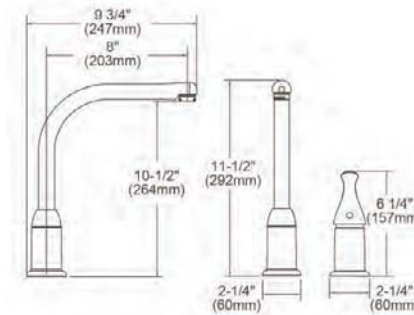

LKF413945RS

Everyday Kitchen Faucet with Remote Lever Handle Restricted Spout Chrome

Special Note: 1.5 GPM flow regulator installed (2.2 GPM flow regulator also included with faucet)

ADA Compliant

Ship dims: 2-5/8" x 10-1/2" x 16-3/4"

Approx. ship weight: 4 lbs.

- Material: Brass
- Flow rate: 1.5 GPM
- Faucet hole size (min): 1-3/8"
- Countertop thickness: 2-1/2"
- Spout swing rotation 45°
- Spout type: Fixed Spout
- Features: Low Flow