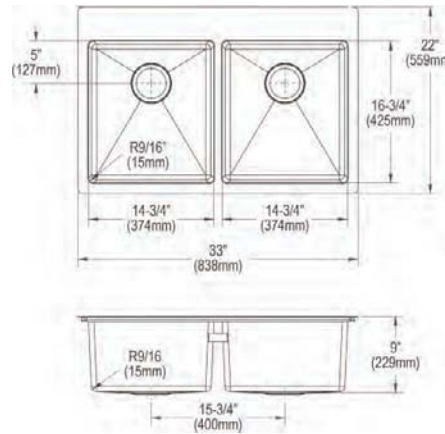

Includes: two CTXBG1315 Bottom Grids
Optional Accessories
Bottom grid
CTXBG1315
Drain
LK35
LKDD
Ship dims: 38" x 24-1/2" x 13"
Approx. ship weight: 34 lbs.