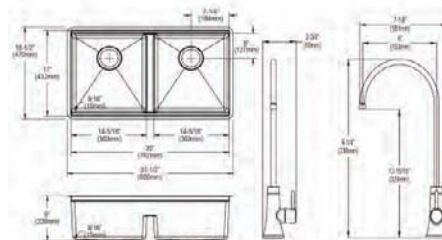

Includes: LKAV71FLS Beverage Faucet and Filter with sink, wood cutting board, wood-handled colander & drying rack, roll-up drying rack, bottom grid(s), drain(s)

Special Note: Kitchen faucet sold separately

Optional Accessories

Drain

LK99

Ship dims: 37-3/16" x 25-13/16" x 12-1/2"

Approx. ship weight: 57 lbs.