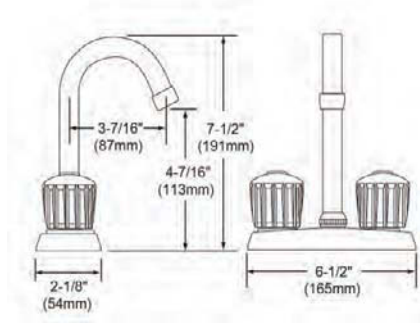

LKA2475LF

4" Centerset Deck Mount Faucet with Gooseneck Spout and Clear Crystalac Handles Chrome

Ship dims: 8" x 6" x 3-1/2"
Approx. ship weight: 2 lbs.

- Material: Chrome-plated Brass
- Flow rate: 1.5 GPM
- Faucet hole size (min): 1-1/2"
- Countertop thickness: 7/8"
- Spout swing rotation 360°
- Spout type: Standard Spout
- Features: Low Flow