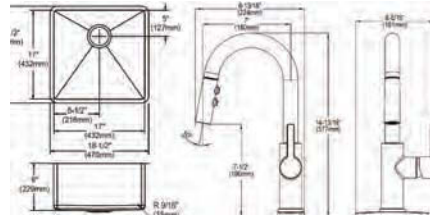

ECTRU17179TFCBC

Crosstown® 18 Gauge Stainless Steel 18-1/2" x 18-1/2" x 9" Single Bowl Undermount Sink & Faucet Kit with Bottom Grid & Drain

Includes: Custom fit bottom grid CTXBG1515, deep strainer drain LKDD and faucet LKAV3032CR

Optional Accessories

Bottom grid

CTXBG1515

Drain

LKDD

Ship dims: 26" x 24" x 13"

Approx. ship weight: 30 lbs.

- Dimensions: 18-1/2" x 18-1/2" x 9"
- 18 gauge
- Polished Satin finish
- 3-1/2" (89mm) drain opening
- Sound deadening: Full spray sides and bottom with Sides and Bottom pads
- 24" minimum cabinet size