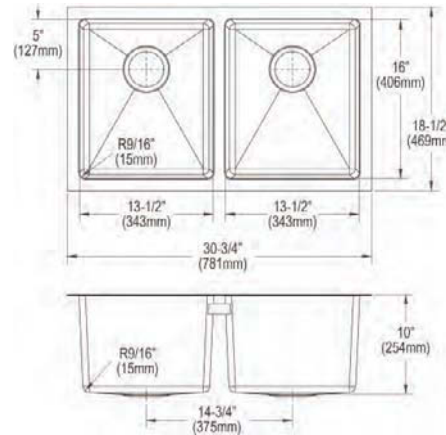

Crosstown® 16 Gauge Stainless Steel 30-3/4" x 18-1/2" x 10" Equal Double Bowl Undermount Sink Kit

Includes: Two custom fit bottom grids, two deep strainer drains.

Optional Accessories

Cutting board

LKCBF1316HW

Ship dims: 37-1/2" x 26-1/16" x 14"

Approx. ship weight: 47 lbs.

EFRU311810T

- Dimensions: 30-3/4" x 18-1/2" x 10"
- 16 gauge
- Polished Satin finish
- 3-1/2" (89mm) drain opening
- Sound deadening: Full spray sides and bottom with Sides and Bottom pads
- 36" minimum cabinet size