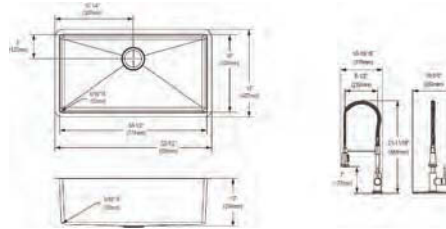

EFRU311610TFC

Crosstown® 16 Gauge Stainless Steel 32-1/2" x 18" x 10" Single Bowl Undermount Sink Kit with Faucet

Includes: LKAV2061CR faucet, CTXBG2915 bottom grid, LKDD drain.

Optional Accessories

Cutting board
LKCBF2816HW

Ship dims: 37-3/16" x 25-3/4" x 11-7/16"
Approx. ship weight: 45 lbs.

- Dimensions: 32-1/2" x 18" x 10"
- Faucet Dimensions: 10-15/16" x 10-5/8" x 21-11/16"
- 16 gauge
- Polished Satin finish
- Available in 1 faucet holes
- 3-1/2" (89mm) drain opening
- Sound deadening: Full spray sides and bottom with Sides and Bottom pads
- 36" minimum cabinet size