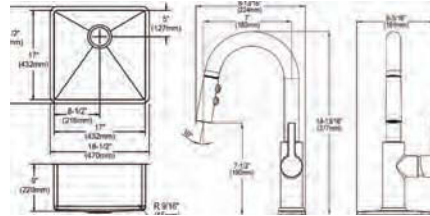

ECTRU17179TFCC

Crosstown® 18 Gauge Stainless Steel 18-1/2" x 18-1/2" x 9" Single Bowl Undermount Sink & Faucet Kit with Drain

Includes: Deep strainer drain LKDD and faucet LKAV3032CR

Optional Accessories

Drain

LKDD

Ship dims: 25-9/16" x 25-9/16" x 10-13/16"

Approx. ship weight: 32 lbs.

- Dimensions: 18-1/2" x 18-1/2" x 9"
- 18 gauge
- Polished Satin finish
- 3-1/2" (89mm) drain opening
- Sound deadening: Full spray sides and bottom with Sides and Bottom pads
- 24" minimum cabinet size