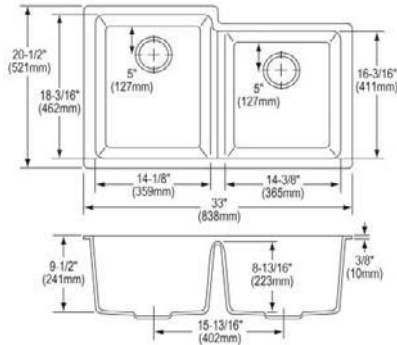

- Dimensions: 33" x 20-1/2" x 9-1/2"
- 3-1/2" (89mm) drain opening
- 36" minimum cabinet size

**Optional Accessories**

**Bottom grid**

- LKOBG1516SS (small bowl)
- LKOBG1518SS (large bowl)

**Cutting board**