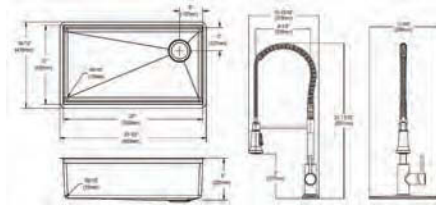

ECTRU30169RTFCW

Crosstown® 18 Gauge Workstation Stainless Steel 31-1/2" x 18-1/2" x 9" Single Bowl Undermount Sink & Faucet Kit

Includes: Bottom grid CTXBG2815, Drain LKDD, Colander LKCB1217AC, Cutting Board LKB1217AC, Drying racks LKDR1317RU and LKDR0717SS and faucet LKAV2061CR

Optional Accessories

Bottom grid

CTXBG2814

Cutting board

LKCB1217AC

Drain

LKDD

Ship dims: 37-3/16" x 25-13/16" x 12-1/2"

Approx. ship weight: 53 lbs.

- Dimensions: 31-1/2" x 18-1/2" x 9"
- 18 gauge
- Polished Satin finish
- 3-1/2" (89mm) drain opening
- Sound deadening: Full spray sides and bottom with Sides and Bottom pads
- 36" minimum cabinet size
- Features: Workstation