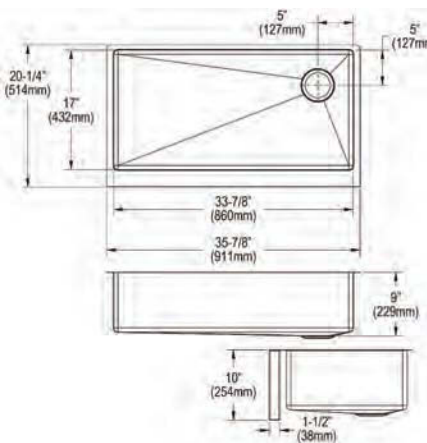

Includes: CTXFBG3316 bottom grid, LKDD deep strainer drain

Ship dims: 40" x 25" x 12"
Approx. ship weight: 59 lbs.