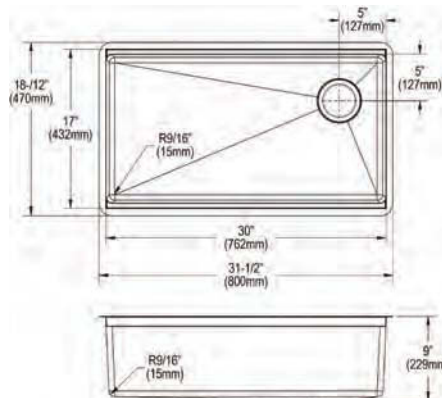

ECTRU30169RTWC

Crosstown® 18 Gauge Workstation Stainless Steel 31-1/2" x 18-1/2" x 9" Single Bowl Undermount Sink Kit

Includes: CTXBG2814 bottom grid, LKC0717SS colander, LKCB1217AC Cutting Board, LKDR1317RU drying rack, LKDR0717SS drying rack, LKDD drain

Ship dims: 37-3/16" x 25-13/16" x 12-1/2"

Approx. ship weight: 46 lbs.

- Dimensions: 31-1/2" x 18-1/2" x 9"
- 18 gauge
- Polished Satin finish
- 3-1/2" (89mm) drain opening
- Sound deadening: Full spray sides and bottom with Sides and Bottom pads
- 36" minimum cabinet size
- Features: Workstation