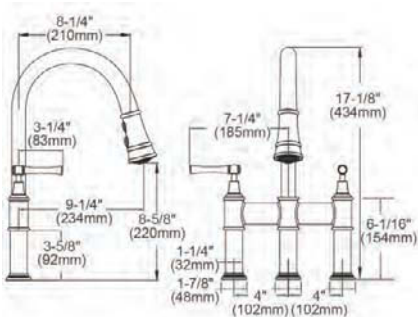

LKEC2037

Explore™ Three Hole Bridge Faucet with Pull-down Spray and Lever Handles

1. Material: Brass
   - Flow rate: 1.5 GPM
   - Faucet hole size (min): 1-3/8"
   - Countertop thickness: 2-1/2"
   - Spout swing rotation 360°
   - Spout type: Pull-down Spray
   - Spray functions: Aerated, Pause, Spray
   - Features: Low Flow
2. Solid Brass Waterway Construction

Special Note: 1.5 GPM flow regulator installed (2.2 GPM flow regulator also included with faucet)
ADA Compliant

Optional Accessories:
LK330 - Soap / Lotion Dispenser

Ship dims: 24-13/16" x 16-15/16" x 2-9/16"
Approx. ship weight: 10 lbs.