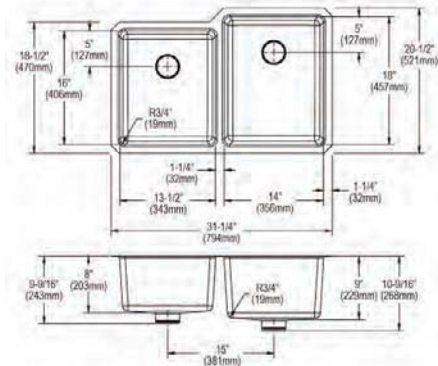

Lustertone Iconix® 16 Gauge Stainless Steel 31-1/4" x 20-1/2" x 9" Double Bowl Undermount Sink Kit with Left Perfect Drain®

Includes: One EBG1216 bottom grid, one EBG1214 bottom grid, two LKPD1 Perfect Drain and strainers
Special Note: Reserve Selection products are sold exclusively, in-store and online, through authorized wholesalers.
Built in USA

Extended Lead Time
Optional Accessories
Drain
LKPD1

Ship dims: 37-3/16" x 25-3/4" x 13-5/16"
Approx. ship weight: 38 lbs.

ELUHH3120RTPDBG

- Dimensions: 31-1/4" x 20-1/2" x 10-9/16"
- 16 gauge
- Luminous Satin finish
- 3-3/8" (86mm) drain opening
- Sound deadening: Sides and Bottom pads
- 36" minimum cabinet size
- Features: Perfect Drain

Lustertone Iconix® 16 Gauge Stainless Steel 31-1/4" x 20-1/2" x 9" Double Bowl Undermount Sink Kit with Right Perfect Drain®