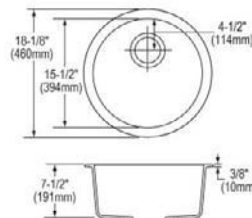

Optional Accessories

Drain

LK99
LKQD35
LKQS35

Ship Dims: 23-1/8" x 23-1/8" x 11-1/2"
Approx. Ship Weight: 20 lbs.