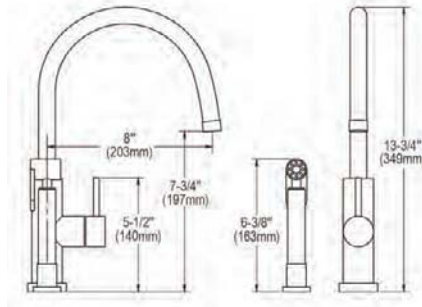

**Includes:** Retractable side spray  
**ADA Compliant**

**Ship dims:** 19-3/4" x 11-1/8" x 3"  
**Approx. ship weight:** 7 lbs.

**LKHA1041**

**Harmony™ Single Hole Kitchen Faucet with Pull-down Spray and Forward Only Lever Handle**