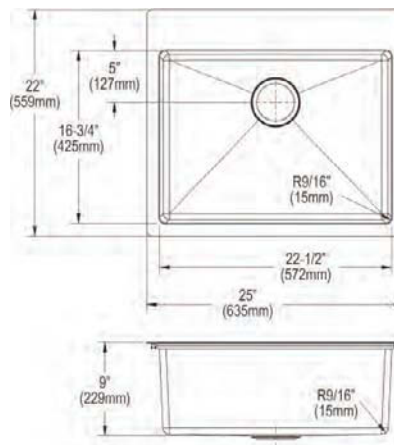

Includes: CTXBG2115 Bottom Grid

Optional Accessories

Drain

LK35

LKDD

Ship dims: 33" x 24-1/2" x 13"

Approx. ship weight: 24 lbs.