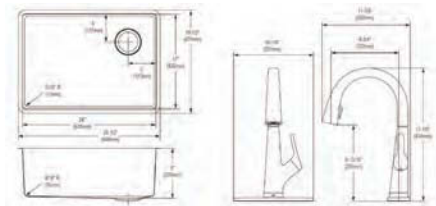

Includes: LKAV7051FCR Faucet with filter included, LKDD Drain, CTXBG2215 Bottom Grid

Optional Accessories

Drain

LK35

Ship dims: 30-7/16" x 26-1/16" x 12-1/2"

Approx. ship weight: 36 lbs.