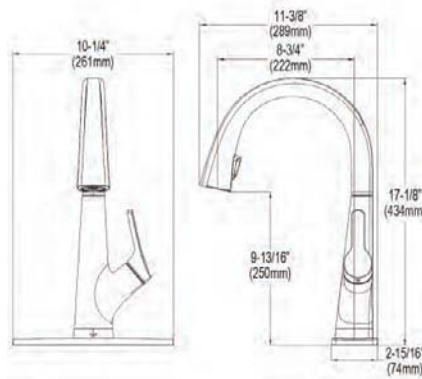

Includes: Faucet with Filter 71300C and Deck Plate / Escutcheon LK134
ADA Compliant

Optional Accessories:
71300C - PFAS (PFOA/PFOS) Filter

Ship dims: 29-1/8" x 13-1/8" x 3-5/8"
Approx. ship weight: 6 lbs.