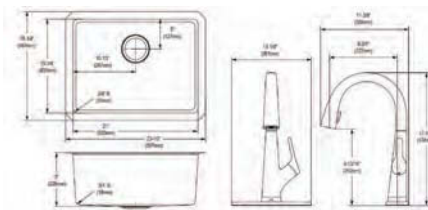

Lustertone Iconix® 18 Gauge Stainless Steel 23-1/2" x 18-1/4" x 9" Single Bowl Undermount Sink Kit with Filtered Faucet

Includes: LKAV7051FCR Faucet with filter included, LKDD Drain, EBG1914 Bottom Grid

Special Note: Reserve Selection products are sold exclusively, in-store and online, through authorized wholesalers.

Built in USA

Ship dims: 30-1/8" x 25-3/4" x 11-7/16"

Approx. ship weight: 27 lbs.

- •Dimensions: 23-1/2" x 18-1/4" x 9"
- •18 gauge
- •Stainless Steel finish
- •3-1/2" (89mm) drain opening
- •Sound deadening: Sides and Bottom pads
- •27" minimum cabinet size