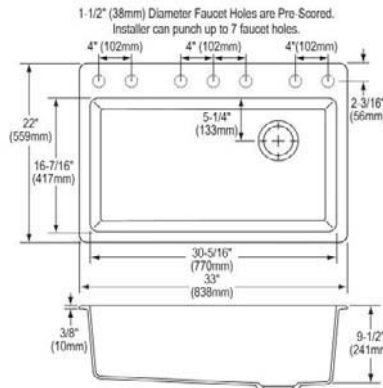

ELG13322

Elkay Quartz Classic® 33" x 22" x 9-1/2" Single Bowl Drop-in Sink

- Dimensions: 33" x 22" x 9-1/2"
- 3-1/2" (89mm) drain opening
- 36" minimum cabinet size

Optional Accessories

- **Bottom grid**
  LKOBG3016RSS
- **Drain**
  LK99
  LKQD35
  LKQS35

Ship Dims: 37-11/16" x 26-3/4" x 16-1/16"
Approx. Ship Weight: 50 lbs.