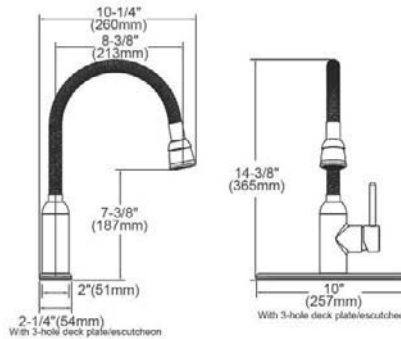

Includes: Optional Deck Plate/Escutcheon included
ADA Compliant

Optional Accessories:
LK134 - 3-Hole Deck Plate/Escutcheon

Ship dims: 22-13/16" x 10-1/4" x 2-3/4"
Approx. ship weight: 5 lbs.

- Material: Brass
- Flow rate: 1.5 GPM
- Faucet hole size (min): 1-1/2"
- Countertop thickness: 2-1/2"
- Spout swing rotation 360°
- Spout type: Flexible Spout
- Spray functions: Aerated, Spray
- Features: Solid Brass Construction