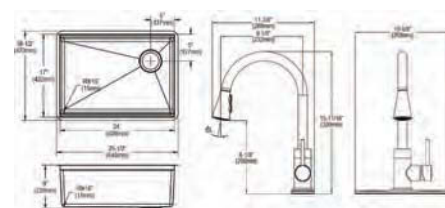

Includes: Deep strainer drain LKDD and faucet LKAV3031CR

Optional Accessories

Drain

LKDD

Ship dims: 32-11/16" x 25-9/16" x 10-13/16"
Approx. ship weight: 38 lbs.