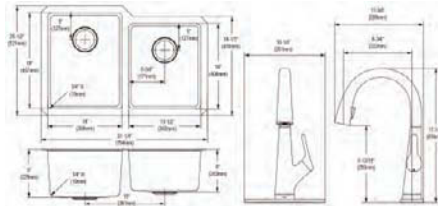

Lustertone Iconix® 18 Gauge Stainless Steel 31-1/4" x 20-1/2" x 9" Double Bowl Undermount Sink Kit with Filtered Faucet

Includes: LKAV7051FCR Faucet with filter included, two LKDD Drains, EBG1216 Bottom Grid, EBG1214 Bottom Grid
Special Note: Reserve Selection products are sold exclusively, in-store and online, through authorized wholesalers.
Built in USA

Ship dims: 37-3/16" x 25-3/4" x 12-7/16"
Approx. ship weight: 37 lbs.