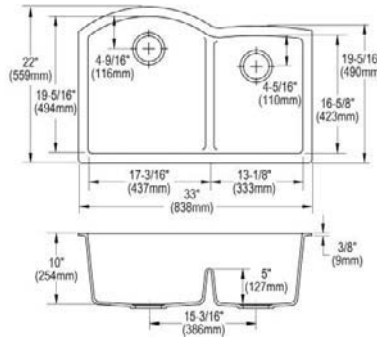

Optional Accessories

Bottom grid

LKOBG1115SS (small bowl)

LKOBG1618SS (large bowl)

Drain

LK99

LKQD35

LKQS35

Ship Dims: 37-5/8" x 26-3/4" x 16-1/16"

Approx. Ship Weight: 57 lbs.