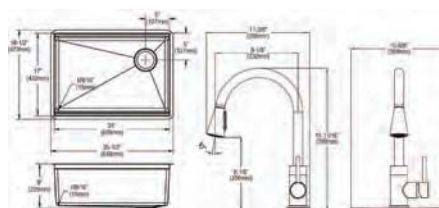

Includes: Bottom grid CTXBG2214, cutting board LKCB1217AC drain LKDD, drying rack LKDR0717SS, drying rack LKDR1317RU, colander LKC0717SS and faucet LKAV3031CR

Optional Accessories

- **Bottom grid**
  CTXBG2214
- **Cutting board**
  LKCB1217AC
- **Rinsing basket**
  LKDR1317RU
- **Drain**
  LKDD

Ship dims: 30-1/8" x 25-13/16" x 12-7/8"
Approx. ship weight: 49 lbs.