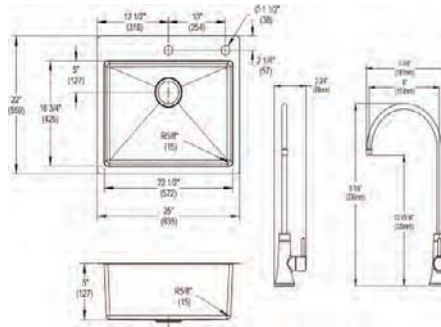

Includes: LKAV71FLS Beverage Faucet and Filter with ECTSR25229T Sink, CTXBG2115 Bottom Grid

Special Note: Kitchen faucet sold separately

Optional Accessories

Drain

LK99

Ship dims: 33" x 24-1/2" x 13"

Approx. ship weight: 30 lbs.