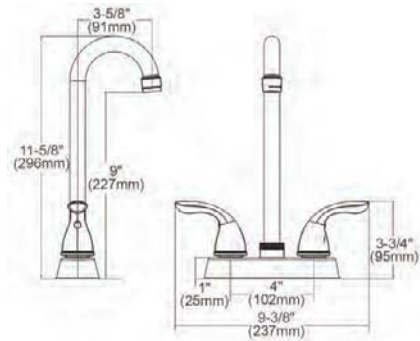

LK2477CR

Everyday Bar Deck Mount Faucet and Lever Handles Chrome

ADA Compliant

Optional Accessories:
LK115 - Faucet Extension Kit

Ship dims: 14-1/4" x 8-1/4" x 2-1/2"
Approx. ship weight: 2 lbs.

- Material: Brass
- Flow rate: 1.5 GPM
- Faucet hole size (min): 1-3/8"
- Countertop thickness: 1-1/2"
- Spout swing rotation 360°
- Spout type: Standard Spout
- Features: Solid Brass Construction