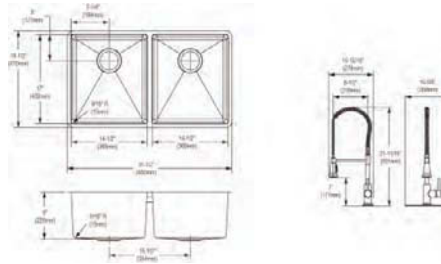

ECTRU31179TFC

Crosstown® 18 Gauge Stainless Steel 31-1/2" x 18-1/2" x 9" Equal Double Bowl Undermount Sink Kit with Faucet

Includes: LKAV2061CR faucet, two CTXBG1316 bottom grids, two LKDD drains
Optional Accessories
Cutting board
LKCBF17HW
Ship dims: 37-3/16" x 25-3/4" x 11-7/16"
Approx. ship weight: 47 lbs.

- Dimensions: 31-1/2" x 18-1/2" x 9"
- Faucet Dimensions: 10-15/16" x 10-5/8" x 21-11/16"
- 18 gauge
- Polished Satin finish
- Available in 1 faucet holes
- 3-1/2" (89mm) drain opening
- Sound deadening: Full spray sides and bottom with Sides and Bottom pads
- 36" minimum cabinet size