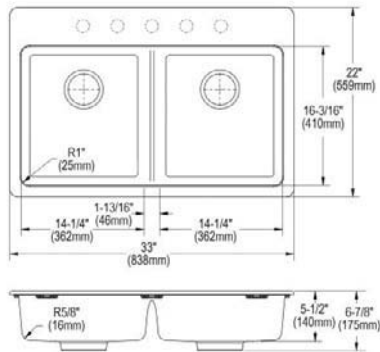

- Dimensions: 33" x 22" x 6-7/8"
- 3-5/8" (92mm) drain opening
- 36" minimum cabinet size
- Features: Perfect Drain

**Includes:** Two LKPDQ1CR Perfect Drains and strainers.

**Optional Accessories**

- Cutting board**  
LKCBEG1516HW
- Drain**  
LKPDQ1LS  
LKPDQS  
LKPDQD1