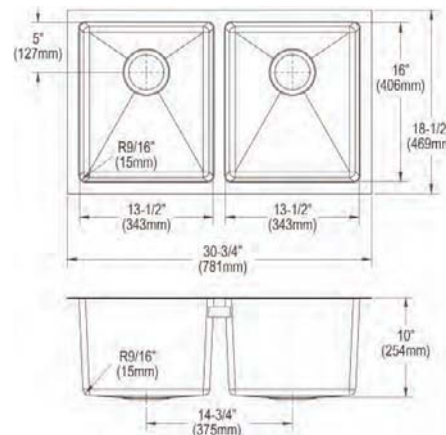

Crosstown® 16 Gauge Stainless Steel 30-3/4" x 18-1/2" x 10" Equal Double Bowl Undermount Sink

Optional Accessories

Bottom grid

CTXBG1214

Drain

LK35

LKDD

Ship dims: 19-15/16" x 12-13/16" x 38-5/8"

Approx. ship weight: 42 lbs.