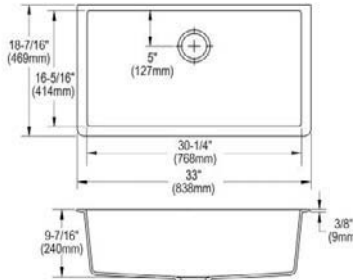

ELXRU13322

Quartz Luxe® 33" x 18-7/16" x 9-7/16" Single Bowl Undermount Sink