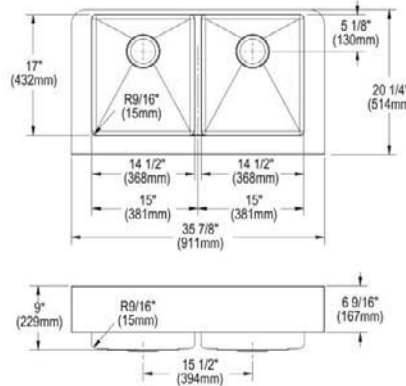

- Dimensions: 35-7/8" x 20-1/4" x 9"
- 18 gauge
- Polished Satin finish
- 3-1/2" (89mm) drain opening
- Sound deadening: Full spray sides and bottom with Sides and Bottom pads
- 36" minimum cabinet size
- Features: Aqua Divide