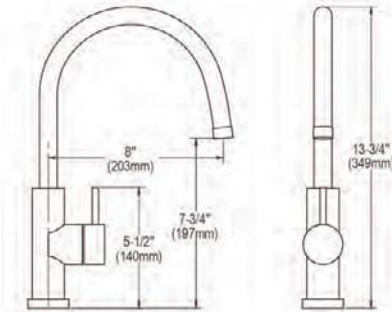

ADA Compliant

Ship dims: 19-3/4" x 11-1/8" x 3"

Approx. ship weight: 7 lbs.