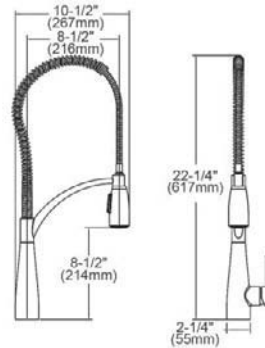

LKAV4061

Avado® Single Hole Kitchen Faucet with Semi-professional Spout Forward Only Lever Handle

- Material: Brass
- Flow rate: 1.5 GPM
- Faucet hole size (min): 1-3/8"
- Countertop thickness: 2-1/2"
- Spout swing rotation 360°
- Spout type: Semiprofessional
- Spray functions:
  Aerated, Pause, Spray, Stainless Steel Coil Hand Spray Hose
- Features: Low Flow
  Solid Brass Waterway Construction

Special Note: 1.5 GPM flow regulator installed (2.2 GPM flow regulator also included with faucet)

1. **Optional Accessories:**
2. LK325 - 1-3/4x4-1/2x3 Soap/Lotion Disp
   - LK133 - 3-Hole Deck Plate/Escutcheon

Ship dims: 27-9/16" x 11" x 2-3/4"
Approx. ship weight: 6 lbs.