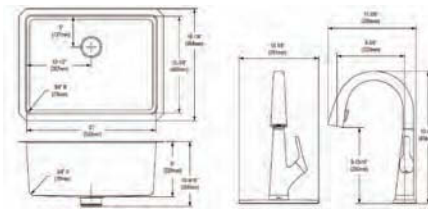

Lustertone Iconix® 16 Gauge Stainless Steel 23-1/2" x 18-1/4" x 9" Single Bowl Undermount Sink Kit with Filtered Faucet with Perfect Drain®

Includes: LKAV7051FCR Faucet with filter included, LKPD1 Perfect Drain, EBG1914 Bottom Grid

Special Note: Reserve Selection products are sold exclusively, in-store and online, through authorized wholesalers.

Built in USA

Ship dims: 30-1/8" x 25-3/4" x 12-15/16"

Approx. ship weight: 28 lbs.

- •Dimensions: 23-1/2" x 18-1/4" x 9"
- •16 gauge
- •Stainless Steel finish
- •3-3/8" (86mm) drain opening
- •Sound deadening: Sides and Bottom pads
- •27" minimum cabinet size