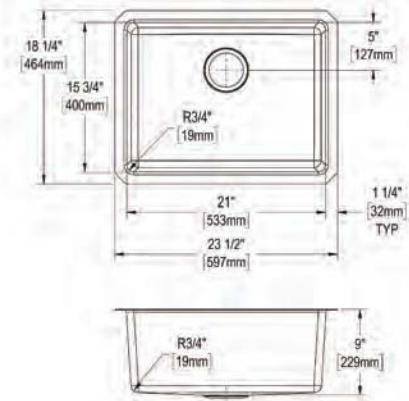

- Dimensions: 23-1/2" x 18-1/4" x 9"
- 18 gauge
- Luminous Satin finish
- 3-1/2" (89mm) drain opening
- Sound deadening: Sides and Bottom pads
- 27" minimum cabinet size

**Special Note:** Reserve Selection products are sold exclusively, in-store and online, through authorized wholesalers.