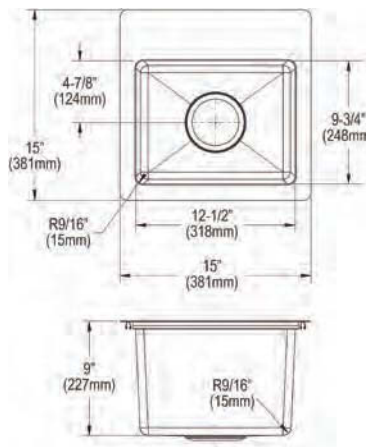

Includes: CTXBG118 Bottom Grid

Optional Accessories

Drain
LK35
LKDD

Ship dims: 33" x 24-1/2" x 13"
Approx. ship weight: 19 lbs.