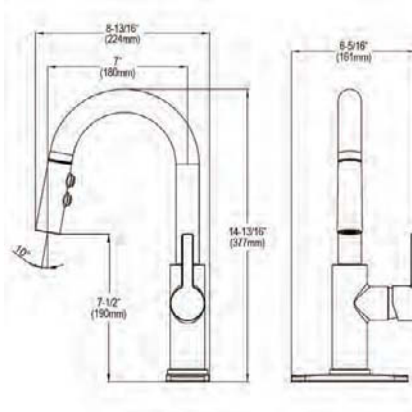

LKAV3032

Elkay Avado Single Hole Bar Faucet with Pull-down Spray and Lever Handle