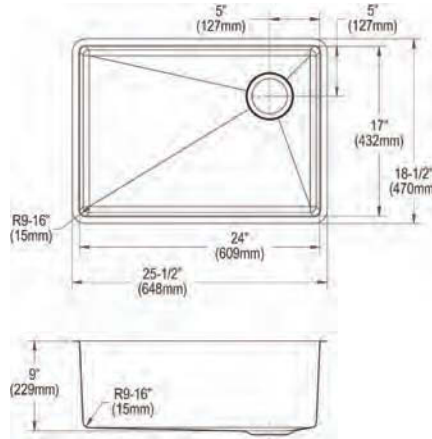

Optional Accessories

Bottom grid

CTXBG2215

Drain

LK35

LKDD

Ship dims: 32-11/16" x 25-9/16" x 10-13/16"

Approx. ship weight: 31 lbs.

ECTSRAD25226TBG

Crosstown® 18 Gauge Stainless Steel 25" x 22" x 6" Single Bowl Dual Mount ADA Sink Kit

- Dimensions: 25" x 22" x 6"
- 18 gauge
- Polished Satin finish
- Available in ,1,2,3,4,5 faucet holes
- 3-1/2" (89mm) drain opening
- Sound deadening: Full spray sides and bottom with Sides and Bottom pads
- 30" minimum cabinet size
- Features: Slim Rim