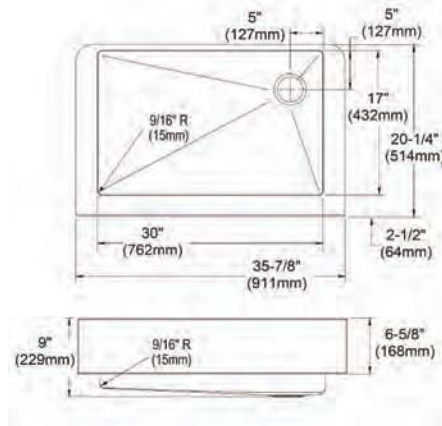

Includes: Custom fit bottom grid, deep strainer drain.

Ship dims: 38-3/4" x 28-3/8" x 11-1/4"
Approx. ship weight: 45 lbs.

ECTRUF30179R

Crosstown® 18 Gauge Stainless Steel 35-7/8" x 20-1/4" x 9" Single Bowl Farmhouse Sink

- Dimensions: 35-7/8" x 20-1/4" x 9"
- 18 gauge
- Polished Satin finish
- 3-1/2" (89mm) drain opening
- Sound deadening: Full spray sides and bottom with Sides and Bottom pads
- 36" minimum cabinet size