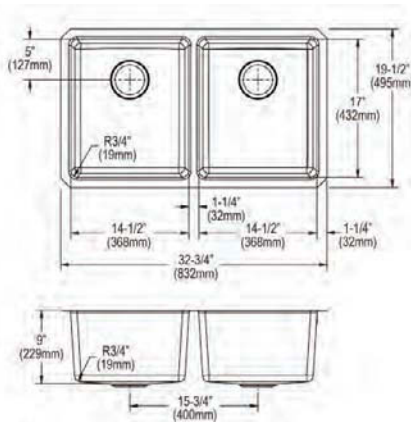

Special Note: Reserve Selection products are sold exclusively, in-store and online, through authorized wholesalers.

Made in USA

Optional Accessories

Bottom grid

EBG1315

Drain

LKDD

Ship dims: 37-3/16" x 25-3/4" x 11-7/16"

Approx. ship weight: 34 lbs.