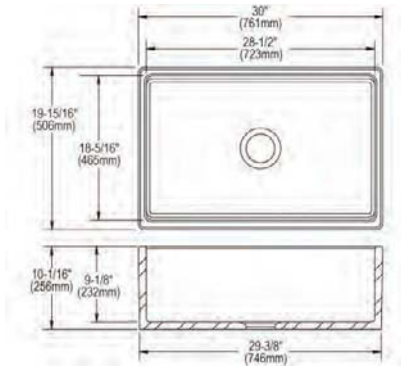

SWUF28179WHC

**Fireclay 30" x 19-15/16" x 9-1/8" Single Bowl Farmhouse Sink Kit
White**

- Dimensions: 30" x 19-15/16" x 10-1/16"
- 3-1/2" (89mm) drain opening
- 33" minimum cabinet size

Includes: LKBG2616SS Bottom Grid, LK99FC Drain, LKCLKIT Cleaning Kit
▼ Ships in multiple boxes.
Extended Lead Time

Ship Dims: 35" x 41" x 14"
Approx. Ship Weight: 84 lbs.

SWUF28179

Elkay Fireclay 30" x 19-15/16" x 9-1/8" Single Bowl Farmhouse Sink

- Dimensions: 30" x 19-15/16" x 10-1/16"
- 3-1/2" (89mm) drain opening
- 33" minimum cabinet size