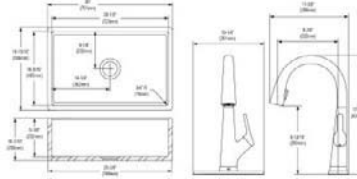

SWUF28179FLC

Elkay® Fireclay 30" x 19-15/16" x 9-1/8" Single Bowl Farmhouse Sink Kit with Filtered Faucet

Includes: LKAV7051FCR Faucet with filter included, LK99FC Drain, LKBG2616SS Bottom Grid

Optional Accessories

Drain
LK99FCS

Ship Dims: 35" x 41" x 14"
Approx. Ship Weight: 84 lbs.

- Dimensions: 30" x 19-15/16" x 10-1/16"
- 3-1/2" (89mm) drain opening
- 33" minimum cabinet size