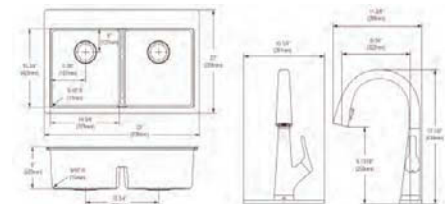

ECTSRA33229TFLC

Crosstown® 18 Gauge Stainless Steel 33" x 22" x 9" Equal Double Bowl Dual Mount Sink Kit with Filtered Faucet with Aqua Divide

Includes: LKAV7051FCR Faucet with filter included, two LKDD Drains, two CTXBG1315 Bottom Grids

Extended Lead Time

Optional Accessories

Drain

LK35

Ship dims: 38" x 24-1/2" x 10-13/16"

Approx. ship weight: 34 lbs.

- Dimensions: 33" x 22" x 9"
- 18 gauge
- Stainless Steel finish
- 3-1/2" (89mm) drain opening
- Sound deadening: Full spray sides and bottom with Sides and Bottom pads
- 36" minimum cabinet size