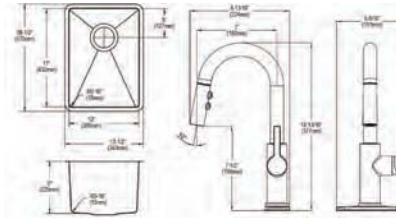

ECTRU12179TFCC

Crosstown® 18 Gauge Stainless Steel 13-1/2" x 18-1/2" x 9" Single Bowl Undermount Bar Sink & Faucet Kit with Drain

Includes: Deep strainer drain LKDD and faucet LKAV3032CR

Optional Accessories

Drain
LKDD

Ship dims: 20-11/16" x 25-9/16" x 10-13/16"

Approx. ship weight: 24 lbs.

- Dimensions: 13-1/2" x 18-1/2" x 9"
- 18 gauge
- Polished Satin finish
- 3-1/2" (89mm) drain opening
- Sound deadening: Full spray sides and bottom with Sides and Bottom pads
- 18" minimum cabinet size