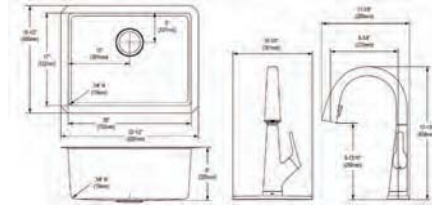

Lustertone Iconix® 18 Gauge Stainless Steel 32-1/2" x 19-1/2" x 9" Single Bowl Undermount Sink Kit with Filtered Faucet

Includes: LKAV7051FCR Faucet with filter included, LKDD Drain, EBG2815 Bottom Grid

Special Note: Reserve Selection products are sold exclusively, in-store and online, through authorized wholesalers.

Built in USA

Ship dims: 37-3/16" x 25-3/4" x 11-7/16"

Approx. ship weight: 34 lbs.

- •Dimensions: 32-1/2" x 19-1/2" x 9"
- •18 gauge
- •Stainless Steel finish
- •3-1/2" (89mm) drain opening
- •Sound deadening: Sides and Bottom pads
- •36" minimum cabinet size