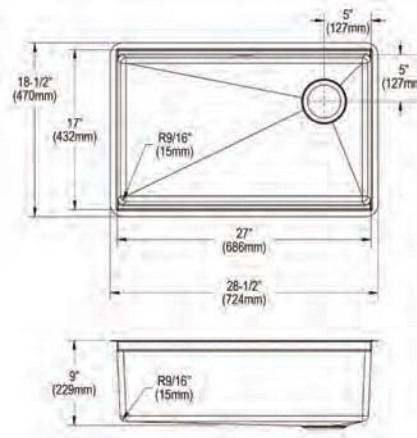

EFRU27169RW

Crosstown® 16 Gauge Workstation Stainless Steel 28-1/2" x 18-1/2" x 8-1/2" Single Bowl Undermount Sink Kit

- Dimensions: 28-1/2" x 18-1/2" x 9"
- 16 gauge
- Polished Satin finish
- 3-1/2" (89mm) drain opening
- Sound deadening: Full spray sides and bottom with Sides and Bottom pads
- 33" minimum cabinet size
- Features: Workstation

Includes: LKDD Drain, CTXBG2514 Bottom Grid, LKCB1217AC Cutting Board, LKC0717SS Colander, LKDR1317RU Roll-up Drying Rack, LKDR0717SS Drying Rack

Optional Accessories

- **Bottom grid**
  CTXBG2514
- **Cutting board**
  LKCB1217AC
- **Rinsing basket**
  LKDR1317RU
- **Drain**
  LKDD

Ship dims: 37-3/4" x 26-5/16" x 16-5/16"
Approx. ship weight: 48 lbs.

ECTR27169RW

Crosstown® 18 Gauge Workstation Stainless Steel 28-1/2" x 18-1/2" x 8-1/2" Single Bowl Undermount Sink Kit

- Dimensions: 28-1/2" x 18-1/2" x 9"
- 18 gauge
- Polished Satin finish
- 3-1/2" (89mm) drain opening
- Sound deadening: Full spray sides and bottom with Sides and Bottom pads
- 33" minimum cabinet size
- Features: Workstation