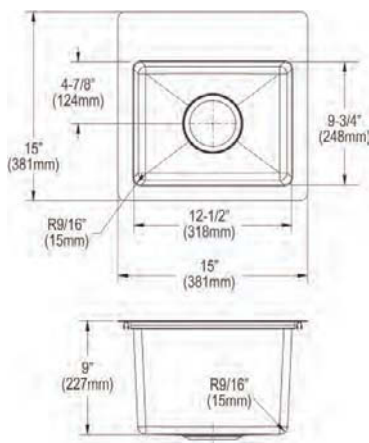

Includes: CTXBG118 Bottom Grid

Optional Accessories

Drain

LK35

LKDD

Ship dims: 33" x 24-1/2" x 13"

Approx. ship weight: 19 lbs.