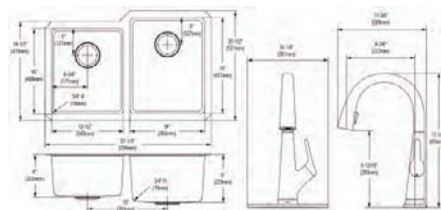

Lustertone Iconix® 18 Gauge Stainless Steel 31-1/4" x 20-1/2" x 9" Double Bowl Undermount Sink Kit with Filtered Faucet

Includes: LKAV7051FCR Faucet with filter included, two LKDD Drains, EBG1216 Bottom Grid, EBG1214 Bottom Grid

Special Note: Reserve Selection products are sold exclusively, in-store and online, through authorized wholesalers.

Built in USA

Ship dims: 37-3/16" x 25-3/4" x 12-7/16"
Approx. ship weight: 37 lbs.