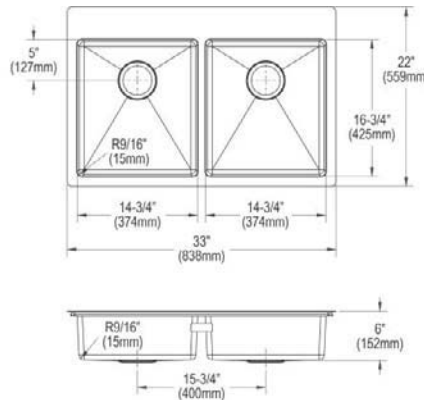

- Dimensions: 33" x 22" x 6"
- 18 gauge
- Polished Satin finish
- Available in 1,2,3,4 5 faucet holes
- 3-1/2" (89mm) drain opening
- Sound deadening: Full spray sides and bottom with Sides and Bottom pads
- 36" minimum cabinet size
- Features: Slim Rim