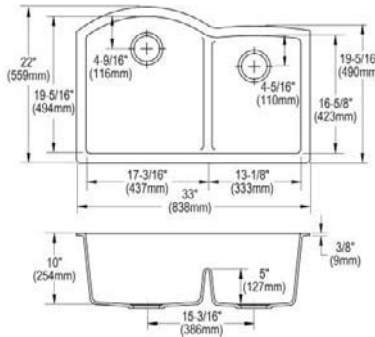

**Ship Dims:** 37-5/8" x 26-3/4" x 16-1/16"

**Approx. Ship Weight:** 57 lbs.

**ELGHU3322RC**

**Elkay Quartz Classic® 33" x 22" x 10" Offset 60/40 Double Bowl Undermount Sink Kit with Aqua Divide**

- Dimensions: 33" x 22" x 10"
- 3-1/2" (89mm) drain opening
- 36" minimum cabinet size
- Features: Aqua Divide