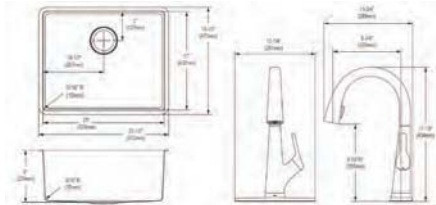

**Crosstown<sup>®</sup> 18 Gauge Stainless Steel 22-1/2" x 18-1/2" x 9" Single Bowl Undermount Sink Kit with Filtered Faucet**

- Dimensions: 22-1/2" x 18-1/2" x 9"
- 18 gauge
- Stainless Steel finish
- 3-1/2" (89mm) drain opening
- Sound deadening: Full spray sides and bottom with Sides and Bottom pads
- 27" minimum cabinet size