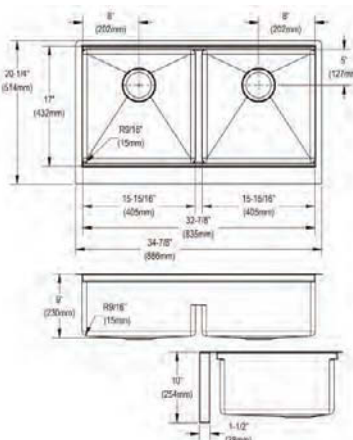

Includes: LKDD Drain (2), CTXBG1514 (2) Bottom Grid, LKCB1217AC Cutting Board, LKC0717SS Colander, LKDR1317RU Roll-up Drying Rack, LKDR0717SS Drying Rack

Special Note: Reserve Selection products are sold exclusively, in store and online, through authorized wholesalers.

Optional Accessories

Bottom grid

CTXBG1514

Cutting board

LKCB1217AC

Drain

LKDD

Ship dims: 44" x 27" x 12"

Approx. ship weight: 76 lbs.