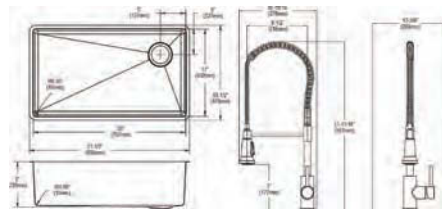

ECTRU30179RTFMC

Crosstown® 18 Gauge Stainless Steel 31-1/2" x 18-1/2" x 9" Single Bowl Undermount Sink & Faucet Kit with Drain

Includes: Deep strainer drain LKDD and faucet LKAV2061MBCR

Optional Accessories

Bottom grid

CTXBG2815

Ship dims: 38-9/16" x 25-3/16" x 10-13/16"

Approx. ship weight: 45 lbs.

- Dimensions: 31-1/2" x 18-1/2" x 9"
- 18 gauge
- Polished Satin finish
- 3-1/2" (89mm) drain opening
- Sound deadening: Full spray sides and bottom with Sides and Bottom pads
- 36" minimum cabinet size