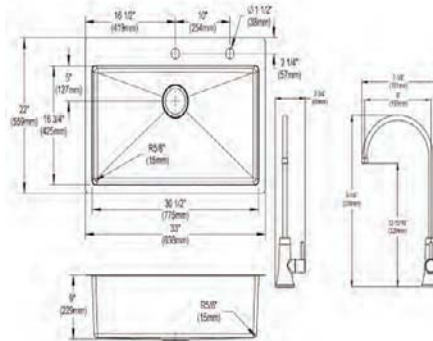

Includes: LKAV71FLS Beverage Faucet and Filter with ECTSRS33229T Sink, CTXBG2915 Bottom Grid

Special Note: Kitchen faucet sold separately

Optional Accessories

Drain

LK99

Ship dims: 37-3/16" x 25-3/4" x 16-1/8"
Approx. ship weight: 34 lbs.