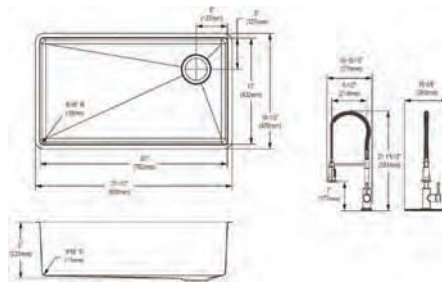

ECTRU30179RTFC

Crosstown® 18 Gauge Stainless Steel 31-1/2" x 18-1/2" x 9" Single Bowl Undermount Sink Kit with Faucet

Includes: LKAV2061CR faucet, CTXBG2815 bottom grid, LKDD drain.

Optional Accessories

Cutting board

LKCBF17HW

Ship dims: 37-3/16" x 25-3/4" x 11-7/16"

Approx. ship weight: 43 lbs.

- Dimensions: 31-1/2" x 18-1/2" x 9"
- Faucet Dimensions: 10-15/16" x 10-5/8" x 21-11/16"
- 18 gauge
- Polished Satin finish
- Available in 1 faucet holes
- 3-1/2" (89mm) drain opening
- Sound deadening: Full spray sides and bottom with Sides and Bottom pads
- 36" minimum cabinet size