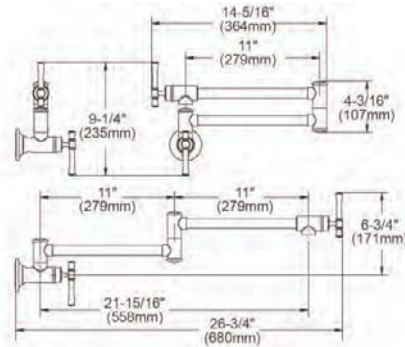

LKEC2091

Explore™ Wall Mount Single Hole Single Hole Pot Filler Kitchen Faucet with Lever Handles