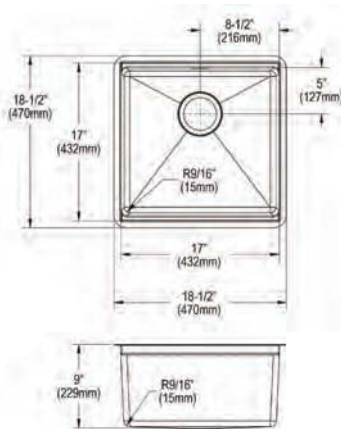

Includes: LKDD Drain, CTXBG1514 Bottom Grid, LKCB1217AC Cutting Board, LKC0717SS Colander, LKDR1317RU Roll-up Drying Rack

Optional Accessories

Bottom grid

CTXBG1514

Cutting board

LKCB1217AC

Rinsing basket

LKDR1317RU

Drain

LKDD

Ship dims: 30-11/16" x 26-1/4" x 14"

Approx. ship weight: 33 lbs.