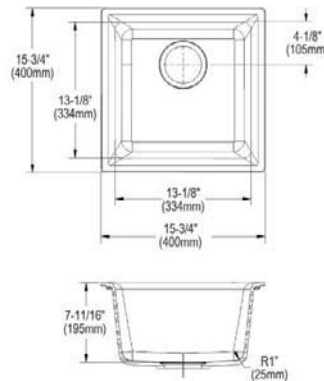

ELG1616

Elkay Quartz Classic® 15-3/4" x 15-3/4" x 7-11/16" Single Bowl Dual Mount Bar Sink

- Dimensions: 15-3/4" x 15-3/4" x 7-11/16"
- 3-1/2" (89mm) drain opening
- 21" minimum cabinet size

Optional Accessories

Bottom grid

LKOBG1616SS

Rinsing basket

LKWRB1209SS

Drain

- LK99
- LKQD35
- LQS35

Ship Dims: 20" x 20" x 10"

Approx. Ship Weight: 18 lbs.