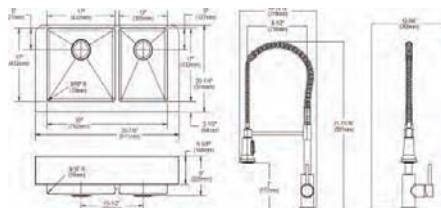

**Approx. ship weight:** 54 lbs.

**ECTRUF32179R FCC**

**Crosstown® 18 Gauge Stainless Steel 35-7/8" x 20-1/4" x 9" 60/40 Double Bowl Farmhouse Sink & Faucet Kit with Drain**

- Dimensions: 35-7/8" x 20-1/4" x 9"
- 18 gauge
- Polished Satin finish
- 3-1/2" (89mm) drain opening
- Sound deadening: Full spray sides and bottom with Sides and Bottom pads
- 36" minimum cabinet size