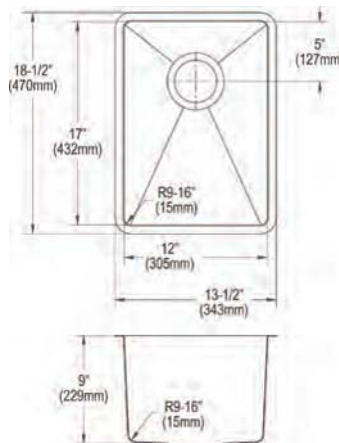

ECTRU12179TC

Crosstown® 18 Gauge Stainless Steel 13-1/2" x 18-1/2" x 9" Single Bowl Undermount Bar Sink Kit

Includes: Custom fit bottom grid, deep strainer drain

Optional Accessories

Cutting board
LKCBF17HW

Ship dims: 26-1/16" x 24" x 12-1/16"

Approx. ship weight: 22 lbs.

- Dimensions: 13-1/2" x 18-1/2" x 9"
- 18 gauge
- Polished Satin finish
- 3-1/2" (89mm) drain opening
- Sound deadening: Full spray sides and bottom with Sides and Bottom pads
- 18" minimum cabinet size