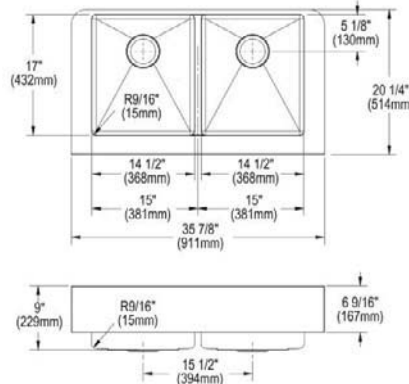

ECTRUF32179C

Crosstown® 18 Gauge Stainless Steel 35-7/8" x 20-1/4" x 9" Equal Double Bowl Farmhouse Sink Kit with Aqua Divide

- Dimensions: 35-7/8" x 20-1/4" x 9"
- 18 gauge
- Polished Satin finish
- 3-1/2" (89mm) drain opening
- Sound deadening: Full spray sides and bottom with Sides and Bottom pads
- 36" minimum cabinet size
- Features: Aqua Divide

Includes: Two custom fit bottom grids, two deep strainer drains.

Ship dims: 38-3/4" x 28-3/8" x 11-1/4"
Approx. ship weight: 47 lbs.

ECTRUF32179RC

Crosstown® 18 Gauge Stainless Steel 35-7/8" x 20-1/4" x 9" 60/40 Double Bowl Farmhouse Sink Kit

- Dimensions: 35-7/8" x 20-1/4" x 9"
- 18 gauge
- Polished Satin finish
- 3-1/2" (89mm) drain opening
- Sound deadening: Full spray sides and bottom with Sides and Bottom pads
- 36" minimum cabinet size