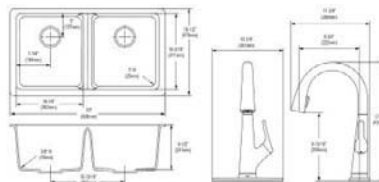

Includes: LKAV7051FCR Faucet with filter included, LKQS35 Strainer, LKQD35 Flange, two LKOBG1516SS Bottom Grids

Optional Accessories

Cutting board

LKCBEG1516HW

Rinsing basket

LKWRB1516SS

Drain

LK99

LKQD35

LKQS35

Ship Dims: 37-11/16" x 41" x 16-1/16"

Approx. Ship Weight: 66 lbs.