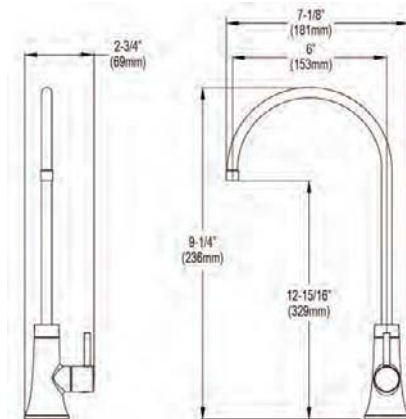

Includes: Faucet with Filter 71300C
ADA Compliant

Optional Accessories:
71300C - PFAS (PFOA/PFOS) Filter

Ship dims: 9-5/8" x 3-9/16" x 19-5/16"
Approx. ship weight: 4 lbs.