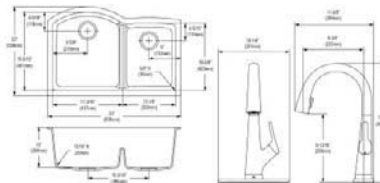

Includes: LKAV7051FCR Faucet with filter included, LKQS35 Strainer, LKQD35 Flange, LKOBG1618SS Bottom Grid, LKOBG1115SS Bottom Grid

Optional Accessories

Bottom grid

- LKOBG1618SS

Rinsing basket

- LKWERBSS

Drain

- LK99
- LKQD35
- LKQS35

Ship Dims: 37-5/8" x 43" x 16-1/16"

Approx. Ship Weight: 64 lbs.