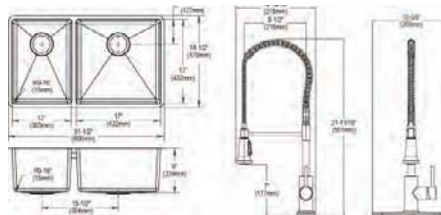

ECTRU32179LTFBC

Crosstown® 18 Gauge Stainless Steel 31-1/2" x 18-1/2" x 9" 40/60 Double Bowl Undermount Sink & Faucet Kit with Bottom Grid & Drain

Includes: Custom fit bottom grid CTXBG1515 and CTXBG1015, 2xdeep strainer drain LKDD and faucet LKAV2061CR
Optional Accessories
Bottom grid
CTXBG1015
CTXBG1515
Drain
LKDD
Ship dims: 37-1/2" x 20-1/16" x 10-1/16"
Approx. ship weight: 50 lbs.

- Dimensions: 31-1/2" x 18-1/2" x 9"
- 18 gauge
- Polished Satin finish
- 3-1/2" (89mm) drain opening
- Sound deadening: Full spray sides and bottom with Sides and Bottom pads
- 36" minimum cabinet size