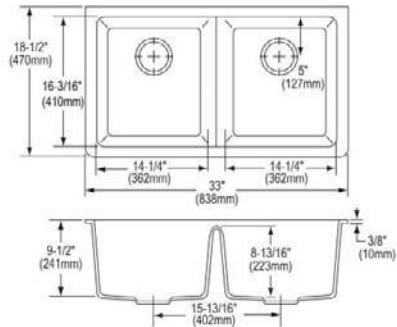

ELGU3322

Elkay Quartz Classic® 33" x 18-1/2" x 9-1/2" Equal Double Bowl Undermount Sink

- Dimensions: 33" x 18-1/2" x 9-1/2"
- 3-1/2" (89mm) drain opening
- 36" minimum cabinet size

Optional Accessories

Bottom grid

- LKOBG1516SS

Cutting board

- LKCBEG1516HW

Rinsing basket

- LKWRB1516SS

Drain

- LK99
- LKQD35
- LKQS35

Ship Dims: 37-11/16" x 26-3/4" x 16-1/16"

Approx. Ship Weight: 52 lbs.