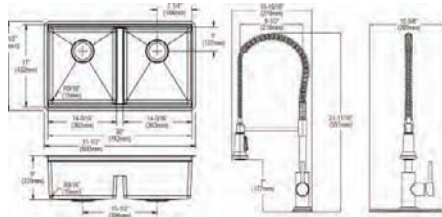

Includes: 2x Bottom grid CTXBG1314, 2x drain LKDD, colander LKC0717SS, drying rack LKDR1317RU and LKDR0717SS, cutting board LKCB1217AC and faucet LKAV2061CR

Optional Accessories

Bottom grid

CTXBG1314

Cutting board

LKCB1217AC

Rinsing basket

LKDR1317RU

LKDR0717SS

Drain

LKDD

Ship dims: 37-3/16" x 25-13/16" x 12-1/2"

Approx. ship weight: 53 lbs.