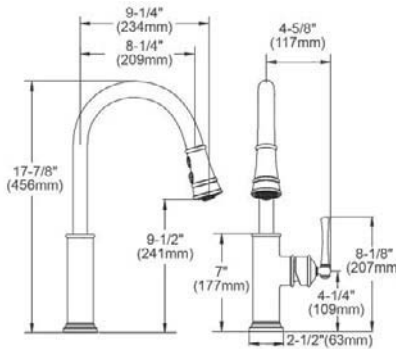

Special Note: 1.5 GPM flow regulator installed (2.2 GPM flow regulator also included with faucet)
ADA Compliant

Optional Accessories:
LK330 - Soap / Lotion Dispenser
LK130 - 3-Hole Deck Plate/Escutcheon

Ship dims: 27-9/16" x 11" x 2-3/4"
Approx. ship weight: 6 lbs.