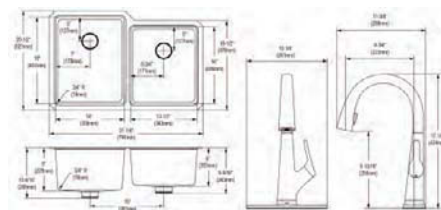

Lustertone Iconix® 16 Gauge Stainless Steel 31-1/4" x 20-1/2" x 9" Double Bowl Undermount Sink Kit with Filtered Faucet with Perfect Drain®

Includes: LKAV7051FCR Faucet with filter included, two LKPD1 Perfect Drains, EBG1216 Bottom Grid, EBG1214 Bottom Grid

Special Note: Reserve Selection products are sold exclusively, in-store and online, through authorized wholesalers.

Built in USA

Ship dims: 37-3/16" x 25-3/4" x 13-5/16"
Approx. ship weight: 38 lbs.