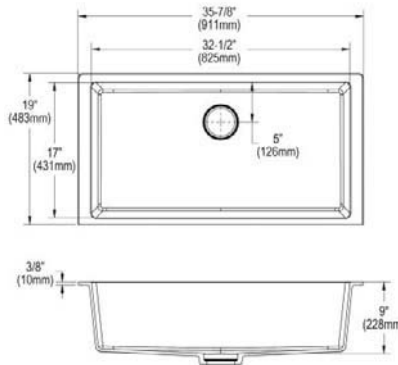

Includes: One LKPDQ1CR Perfect Drain and strainer.

Special Note: Reserve Selection products are sold exclusively, in-store and online, through authorized wholesalers.

Optional Accessories

Bottom grid

LKOBG3014SS

Drain

LKPDQ1LS

LKPDQS

LKPDQD1

Ship Dims: 40-11/16" x 26-13/16" x 16-1/16"

Approx. Ship Weight: 55 lbs.