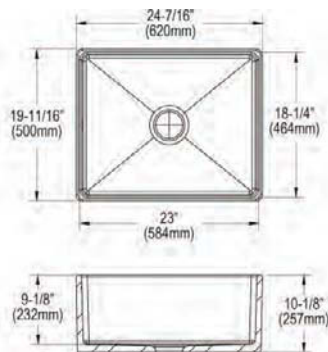

SWUF2520WH

Fireclay 24-7/16" x 19-11/16" x 9-1/8" Single Bowl Farmhouse Sink White

Special Note: Sink is reversible offering the option of a traditional flat front or a decorative band feature.

Optional Accessories

Bottom grid
LKBG2217SS

Drain
LK99FC
LK99FCS

Ship Dims: 34-3/16" x 24-7/16" x 13-13/16"
Approx. Ship Weight: 77 lbs.

- Dimensions: 24-7/16" x 19-11/16" x 10-1/8"
- 3-1/2" (89mm) drain opening
- 27" minimum cabinet size