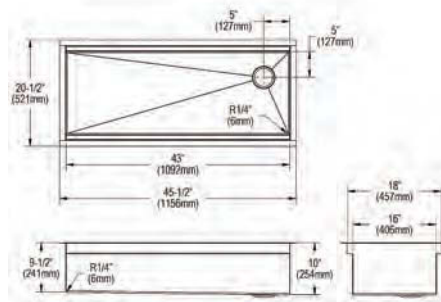

CS45WPK

Circuit Chef® Workstation Stainless Steel 45-1/2" x 20-1/2" x 10" Single Bowl Undermount Sink Kit with White Polymer Boards

Includes: CSSCWP Small Colander, CS45BG Bottom Grid, CS45WP White Poly Cutting Boards, CSLPWP Low Profile Colander, LKDR1718RU Rolling Grid

Special Note: Reserve Selection products are sold exclusively, in-store and online, through authorized wholesalers. This model requires a custom cabinet for installation and a 1/2" reveal in order for the cutting board to sit flush with the countertop

Ship dims: 47-3/16" x 22-3/16" x 14-1/4"
Approx. ship weight: 76 lbs.

- Dimensions: 45-1/2" x 20-1/2" x 10"
- 16 gauge
- Lustrous Satin finish
- 3-1/2" (89mm) drain opening
- Sound deadening: Full spray sides and bottom
- 48" minimum cabinet size
- Features: Workstation