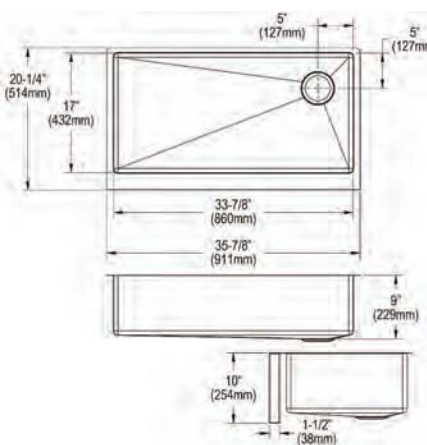

Optional Accessories

Bottom grid

CTXFBG3316

Drain

LK35

LK99

LKDD

Ship dims: 40" x 25" x 12"

Approx. ship weight: 45 lbs.