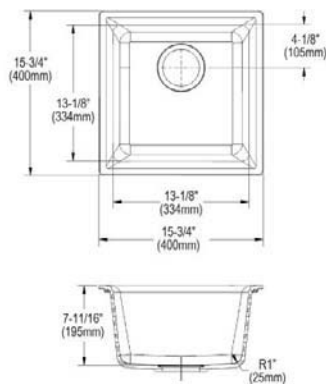

LKQD35

LKQS35

**Ship Dims:** 20" x 20" x 10"

**Approx. Ship Weight:** 18 lbs.

**ELG1616C**

**Elkay Quartz Classic® 15-3/4" x 15-3/4" x 7-11/16" Single Bowl  
Dual Mount Bar Sink Kit**

- Dimensions: 15-3/4" x 15-3/4" x 7-11/16"
- 3-1/2" (89mm) drain opening
- 21" minimum cabinet size