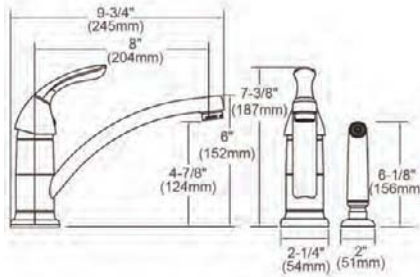

LK1501CR

Everyday Two Hole Deck Mount Kitchen Faucet with Lever Handle and Side Spray Chrome

Special Note: 1.5 GPM flow regulator installed (2.2 GPM flow regulator also included with faucet)

ADA Compliant

Ship dims: 17-3/4" x 10-1/4" x 2-9/16"
Approx. ship weight: 3 lbs.

- Material: Brass
- Flow rate: 1.5 GPM
- Faucet hole size (min): 1-3/8"
- Countertop thickness: 2-1/2"
- Spout swing rotation 360°
- Spout type: Standard Spout
- Features: Low Flow