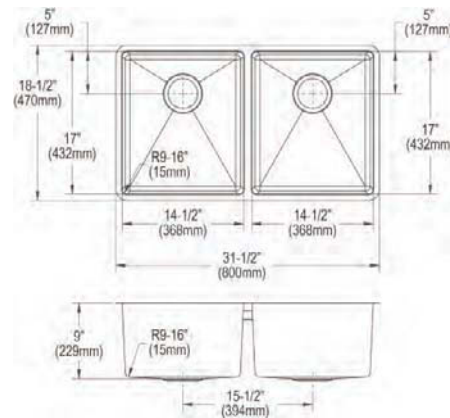

Crosstown® 18 Gauge Stainless Steel 31-1/2" x 18-1/2" x 9" Equal Double Bowl Undermount Sink Kit

Includes: Two custom fit bottom grids, two deep strainer drains.
Optional Accessories
Cutting board
LKCBF17HW
Ship dims: 37-1/2" x 26-1/16" x 12-1/2"
Approx. ship weight: 43 lbs.