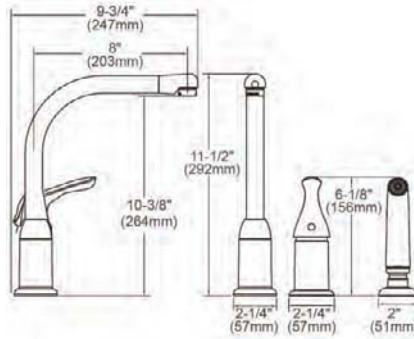

LK3001CR

Everyday Kitchen Deck Mount Faucet with Remote Lever Handle and Side Spray Chrome

Special Note: 1.5 GPM flow regulator installed (2.2 GPM flow regulator also included with faucet)

ADA Compliant

Ship dims: 16-9/16" x 10-7/16" x 2-9/16"

Approx. ship weight: 4 lbs.

- Material: Brass
- Flow rate: 1.5 GPM
- Faucet hole size (min): 1-3/8"
- Countertop thickness: 2-1/2"
- Spout swing rotation 360°
- Spout type: Standard Spout
- Features: Low Flow