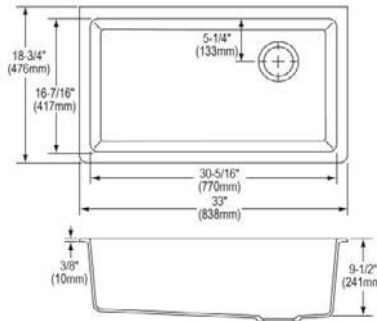

ELGU13322

Elkay Quartz Classic® 33" x 18-3/4" x 9-1/2" Single Bowl Undermount Sink

- Dimensions: 33" x 18-3/4" x 9-1/2"
- 3-1/2" (89mm) drain opening
- 36" minimum cabinet size

Optional Accessories

Bottom grid

LKOBG3016RSS

Drain

LK99

LKQD35

LKQS35

Ship Dims: 37-11/16" x 26-3/4" x 16-1/16"

Approx. Ship Weight: 42 lbs.

ELGU251912PD

Elkay Quartz Classic® 25" x 18-1/2" x 11-13/16" Undermount Laundry Sink with Perfect Drain®

- Dimensions: 25" x 18-1/2" x 13-3/16"
- 3-5/8" (92mm) drain opening
- 30" minimum cabinet size
- Features: Perfect Drain