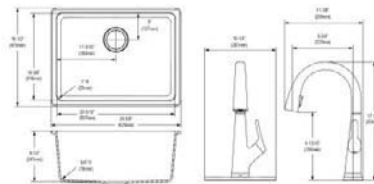

Includes: LKAV7051FCR Faucet with filter included, LKQS35 Strainer, LKOBG2217SS Bottom Grid

Optional Accessories

Cutting board

LKCBEG2217HW

Rinsing basket

LKWERBSS

Drain

LK99
LKQD35
LKQS35

Ship Dims: 29-3/4" x 44" x 16-1/16"
Approx. Ship Weight: 46 lbs.