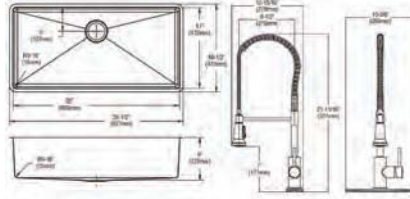

ECTRU35179TFCBC

Crosstown® 18 Gauge Stainless Steel 36-1/2" x 18-1/2" x 9" Single Bowl Undermount Sink & Faucet Kit with Bottom Grid & Drain

Includes: Custom fit bottom grid CTXBG3416, deep strainer drain LKDD and faucet LKAV2061CR

Optional Accessories

Bottom grid

CTXBG3416

Drain

LKDD

Ship dims: 44-5/8" x 26-1/16" x 10-1/16"

Approx. ship weight: 49 lbs.

- •Dimensions: 36-1/2" x 18-1/2" x 9"
- •18 gauge
- •Polished Satin finish
- •3-1/2" (89mm) drain opening
- •Sound deadening: Full spray sides and bottom with Sides and Bottom pads
- •39" minimum cabinet size