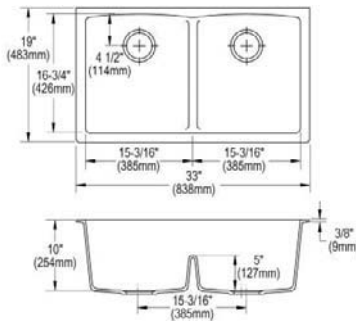

LK99

LKQD35

LKQS35

**Ship Dims:** 20" x 20" x 12-11/16"

**Approx. Ship Weight:** 18 lbs.

**ELXDULB3322**

**Quartz Luxe<sup>®</sup> 33" x 19" x 10" Equal Double Bowl Undermount Sink with Aqua Divide™**

- Dimensions: 33" x 19" x 10"
- 3-1/2" (89mm) drain opening
- 36" minimum cabinet size
- Features: Aqua Divide