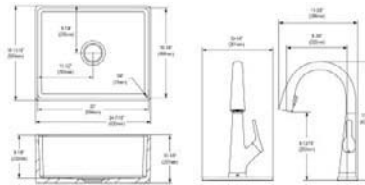

SWUF2520WHFLC

Fireclay 24-7/16" x 19-11/16" x 9-1/8" Single Bowl Farmhouse Sink Kit with Filtered Faucet White

Includes: LKAV7051FCR Faucet with filter included, LK99FC Drain, LKBG2217SS Bottom Grid

▼ **Ships in multiple boxes.**
Extended Lead Time

Ship Dims: 34-3/16" x 41-3/8" x 13-13/16"
Approx. Ship Weight: 82 lbs.

- Dimensions: 24-7/16" x 19-11/16" x 10-1/8"
- 3-1/2" (89mm) drain opening
- 27" minimum cabinet size