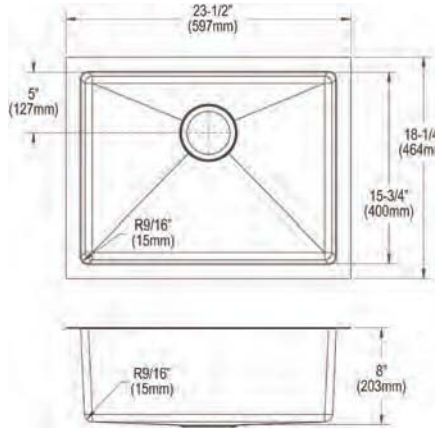

Crosstown® 16 Gauge Stainless Steel 23-1/2" x 18-1/4" x 8" Single Bowl Undermount Sink Kit

Includes: Custom fit bottom grid, deep strainer drain.

Optional Accessories

Cutting board

LKCBF2115HW

Ship dims: 30-7/16" x 26-1/16" x 12-1/16"
Approx. ship weight: 29 lbs.

- Dimensions: 23-1/2" x 18-1/4" x 8"
- 16 gauge
- Polished Satin finish
- 3-1/2" (89mm) drain opening
- Sound deadening: Full spray sides and bottom with Sides and Bottom pads
- 27" minimum cabinet size