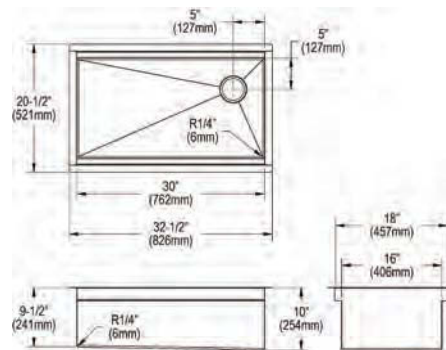

Circuit Chef® Workstation Stainless Steel 32-1/2" x 20-1/2" x 10" Single Bowl Undermount Sink Kit with White Polymer Boards

Includes: CSSCWP Small Colander, CS30BG Bottom Grid, CS30WP White Poly Cutting Boards, CSLPWP Low Profile Colander, LKDR1718RU Rolling Grid

Special Note: Reserve Selection products are sold exclusively, in-store and online, through authorized wholesalers. This model requires a custom cabinet for installation and a 1/2" reveal in order for the cutting board to sit flush with the countertop.

Ship dims: 34-5/16" x 22-3/16" x 15-1/2"
Approx. ship weight: 60 lbs.