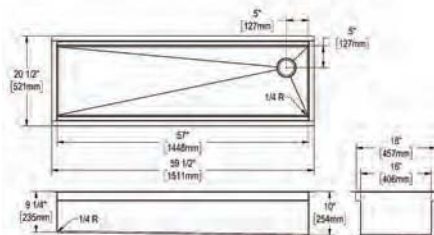

CS60BPK

Circuit Chef® Workstation Stainless Steel 59-1/2" x 20-1/2" x 10" Single Bowl Undermount Sink Kit with Black Polymer Boards

Includes: CSLCBP Large Colander, CS60BG Bottom Grid, CS60BP Black Poly Cutting Boards, CSLPBP Low Profile Colander, LKDR1718RU Rolling Grid

Special Note: Reserve Selection products are sold exclusively, in-store and online, through authorized wholesalers. This model requires a custom cabinet for installation and a 1/2" reveal in order for the cutting board to sit flush with the countertop.

Ship dims: 61-5/16" x 22-3/16" x 14-5/8"
Approx. ship weight: 95 lbs.

- •Dimensions: 59-1/2" x 20-1/2" x 10"
- •16 gauge
- •Lustrous Satin finish
- •3-1/2" (89mm) drain opening
- •Sound deadening: Full spray sides and bottom
- •Features: Workstation