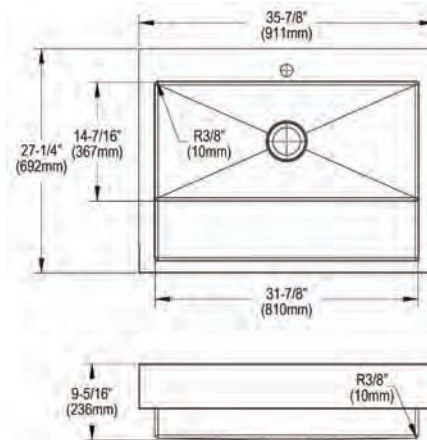

ELDSSF36279DBG

Dart Canyon® Stainless Steel 35-7/8" x 27-1/4" x 9-5/8" 1-Hole Single Bowl Farmhouse Workstation Sink with 4-13/16" Deep Work Shelf

- Dimensions: 35-7/8" x 27-1/4" x 9-5/8"
- 16 gauge
- Polished Satin finish
- Available in 1 faucet holes
- 3-1/2" (89mm) drain opening
- Sound deadening: Full spray sides and bottom with Sides and Bottom pads
- 36" minimum cabinet size
- Features: Work Shelf|Workstation

Includes: CTXBG3113R bottom grid, CTXDC0606 bottom grid drain cover, LKDD deep strainer drain

ADA Compliant
Optional Accessories

Drain

LKDD

Ship dims: 41-3/4" x 32-11/16" x 12-13/16"

Approx. ship weight: 69 lbs.