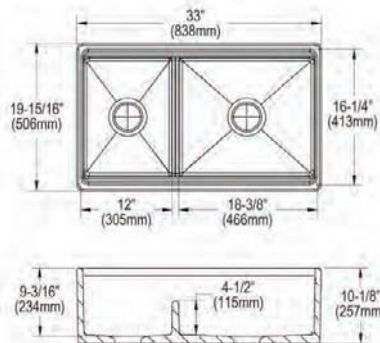

- Dimensions: 33" x 19-15/16" x 10-1/8"
- 3-1/2" (89mm) drain opening
- 36" minimum cabinet size
- Features: Aqua Divide | Workstation

**Includes:** one LKCB1217HW cutting board.

**Special Note:** Reserve Selection products are sold exclusively, in-store and online, through authorized wholesalers. Sink is reversible offering the option of a traditional flat front or a decorative band feature.