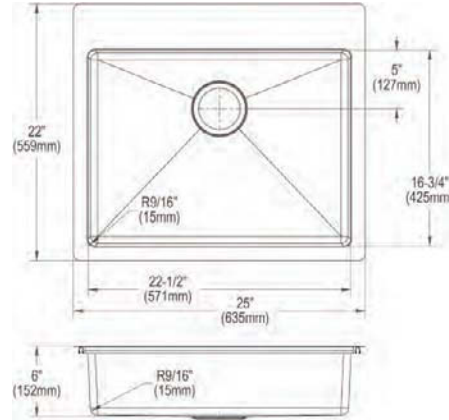

- Dimensions: 25" x 22" x 6"
- 18 gauge
- Polished Satin finish
- Available in 1,2,3,4,5 faucet holes
- 3-1/2" (89mm) drain opening
- Sound deadening: Full spray sides and bottom with Sides and Bottom pads
- 30" minimum cabinet size
- Features: Slim Rim