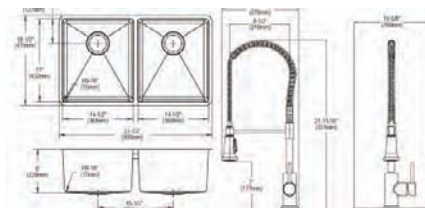

Includes: 2x Deep strainer drain LKDD and faucet LKAV2061MBCR

Optional Accessories

Drain

LKDD

Ship dims: 38-9/16" x 25-3/16" x 10-13/16"

Approx. ship weight: 47 lbs.