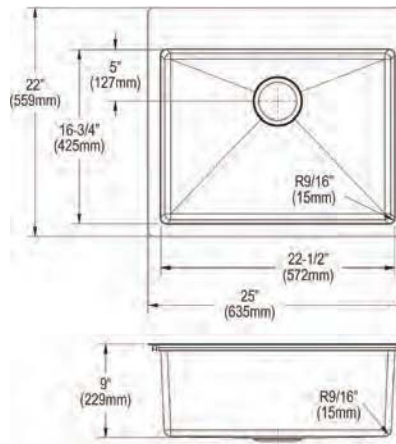

ECTSR25229TBG

Elkay Crosstown 18 Gauge Stainless Steel 25" x 22" x 9" Single Bowl Dual Mount Sink Kit

Includes: CTXBG2115 Bottom Grid
Optional Accessories

Drain
LK35
LKDD

Ship dims: 33" x 24-1/2" x 13"
Approx. ship weight: 24 lbs.

- Dimensions: 25" x 22" x 9"
- 18 gauge
- Polished Satin finish
- Available in ,1,2,3,4,5 faucet holes
- 3-1/2" (89mm) drain opening
- Sound deadening: Full spray sides and bottom with Sides and Bottom pads
- 30" minimum cabinet size
- Features: Slim Rim