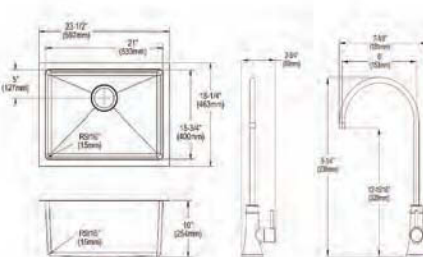

Includes: LKAV71FLS Beverage Faucet and Filter with EFRU211510T Sink, CTXOBG1914 Bottom Grid, LKDD Deep Strainer Drain

Special Note: Kitchen faucet sold separately

Optional Accessories

Drain

LK99

Ship dims: 30-7/16" x 26-1/16" x 10-1/16"

Approx. ship weight: 32 lbs.