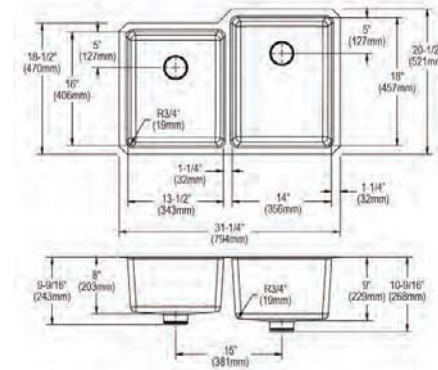

Lustertone Iconix® 16 Gauge Stainless Steel 31-1/4" x 20-1/2" x 9" Double Bowl Undermount Sink with Left Perfect Drain®

Includes: Two LKPD1 Perfect Drain and strainer.

Special Note: Reserve Selection products are sold exclusively, in-store and online, through authorized wholesalers.

Built in USA

Extended Lead Time

Optional Accessories

Bottom grid

EBG1214

EBG1216

Drain

LKPD1

Ship dims: 37-3/16" x 25-3/4" x 13-5/16"

Approx. ship weight: 32 lbs.

ELUHH3120RTPD

- Dimensions: 31-1/4" x 20-1/2" x 10-9/16"
- 16 gauge
- Luminous Satin finish
- 3-3/8" (86mm) drain opening
- Sound deadening: Sides and Bottom pads
- 36" minimum cabinet size
- Features: Perfect Drain

Lustertone Iconix® 16 Gauge Stainless Steel 31-1/4" x 20-1/2" x 9" Double Bowl Undermount Sink with Right Perfect Drain®