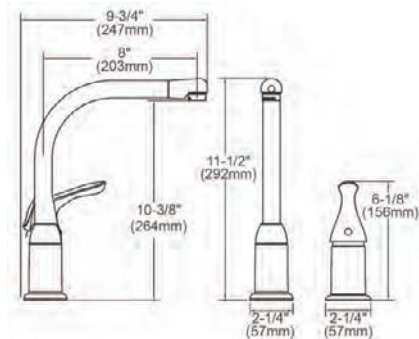

Special Note: 1.5 GPM flow regulator installed (2.2 GPM flow regulator also included with faucet)

ADA Compliant

Ship dims: 16-9/16" x 10-7/16" x 2-9/16"
Approx. ship weight: 4 lbs.