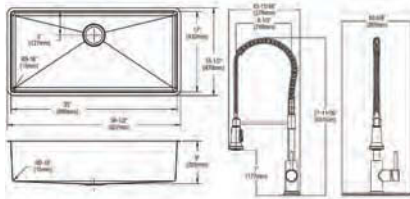

ECTRU35179TFCC

Crosstown® 18 Gauge Stainless Steel 36-1/2" x 18-1/2" x 9" Single Bowl Undermount Sink & Faucet Kit with Drain

Includes: Deep strainer drain LKDD and faucet LKAV2061CR

Optional Accessories

Drain

LKDD

Ship dims: 44" x 25-9/16" x 10-13/16"

Approx. ship weight: 45 lbs.

- •Dimensions: 36-1/2" x 18-1/2" x 9"
- •18 gauge
- •Polished Satin finish
- •3-1/2" (89mm) drain opening
- •Sound deadening: Full spray sides and bottom with Sides and Bottom pads
- •39" minimum cabinet size