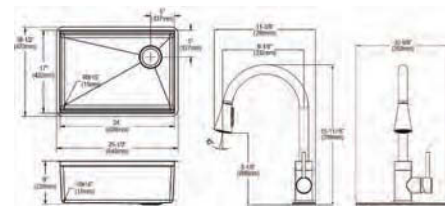

Includes: Custom fit bottom grid CTXBG2215, deep strainer drain LKDD and faucet LKAV3031CR

Optional Accessories

Bottom grid

CTXBG2215

Drain

LKDD

Ship dims: 30-7/16" x 26-1/16" x 12-1/2"
Approx. ship weight: 37 lbs.