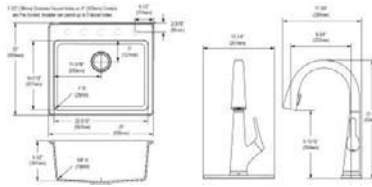

ELG2522FLC

Elkay Quartz Classic® 25" x 22" x 9-1/2" Single Bowl Drop-in Sink Kit with Filtered Faucet

Includes: LKAV7051FCR Faucet with filter included, LKQS35 Strainer, LKOBG2217SS Bottom Grid

Optional Accessories

Cutting board

LKCBEG2217HW

Rinsing basket

LKWERBSS

Drain

LK99

LKQD35

LKQS35

Ship Dims: 29-3/4" x 41" x 16-1/16"

Approx. Ship Weight: 48 lbs.

- Dimensions: 25" x 22" x 9-1/2"
- 3-1/2" (89mm) drain opening
- 30" minimum cabinet size