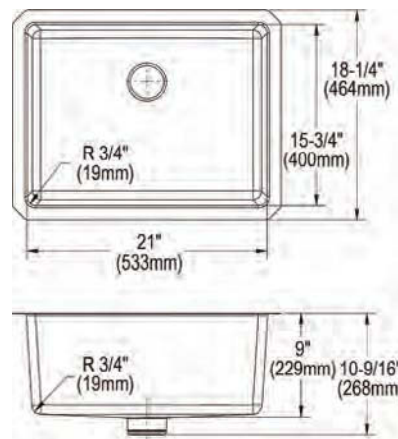

ELUHH2115TPDBG

Lustertone Iconix® 16 Gauge Stainless Steel 23-1/2" x 18-1/4" x 9" Single Bowl Undermount Sink Kit with Perfect Drain®

Includes: One EBG1914 bottom grid, one LKPD1 Perfect Drain and strainer

Special Note: Reserve Selection products are sold exclusively, in-store and online, through authorized wholesalers.

Built in USA

Optional Accessories

Drain
LKPD1

Ship dims: 30-1/8" x 25-3/4" x 12-15/16"

Approx. ship weight: 28 lbs.

- •Dimensions: 23-1/2" x 18-1/4" x 10-9/16"
- •16 gauge
- •Luminous Satin finish
- •3-3/8" (86mm) drain opening
- •Sound deadening: Sides and Bottom pads
- •27" minimum cabinet size
- •Features: Perfect Drain