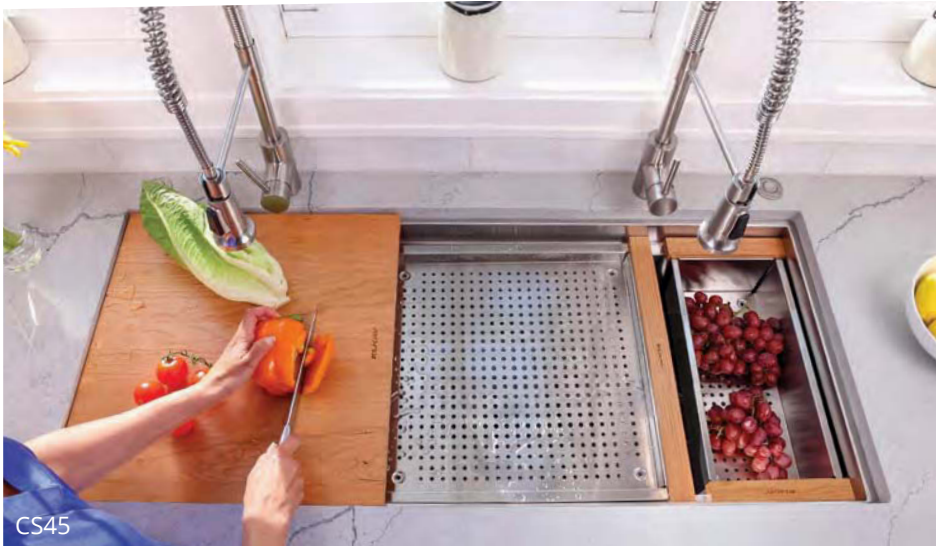

## CIRCUIT CHEF

Make more room in the kitchen for the whole family. This stylish stainless steel workstation sink is engineered for superior form and function, with two tiers that let upgraded custom-fit accessories effortlessly glide from side to side. Expand counterspace and make more room for prepping, cooking, serving, entertaining and cleaning up – all with one convenient workspace.

Circuit Chef sinks feature:

- Elevated aesthetics improve both form and function, with sleek handles and thicker, sturdier cutting boards. Now includes roll-up drying rack.
- Cutting boards rotate to cover the sink for effortless entertaining