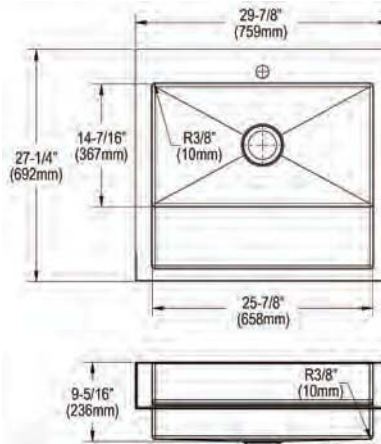

ELDSSF30279DBG

Dart Canyon® Stainless Steel 29-7/8" x 27-1/4" x 9-5/8" 1-Hole Single Bowl Farmhouse Workstation Sink with 4-13/16" Deep Work Shelf

Includes: CTXBG2513R bottom grid, CTXDC0606 bottom grid drain cover, LKDD deep strainer drain

ADA Compliant

Optional Accessories

Drain

LKDD

Ship dims: 36" x 32-11/16" x 12-13/16"

Approx. ship weight: 60 lbs.

- Dimensions: 29-7/8" x 27-1/4" x 9-5/8"
- 16 gauge
- Polished Satin finish
- Available in 1 faucet holes
- 3-1/2" (89mm) drain opening
- Sound deadening: Full spray sides and bottom with Sides and Bottom pads
- 30" minimum cabinet size
- Features: Work Shelf | Workstation