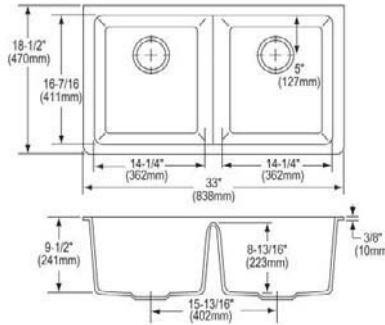

## Elkay Quartz Luxe® 33" x 18-1/2" x 9-1/2" Equal Double Bowl Undermount Sink

- Dimensions: 33" x 18-1/2" x 9-1/2"
- 3-1/2" (89mm) drain opening
- 36" minimum cabinet size

**Special Note:** Reserve Selection products are sold exclusively, in-store and online, through authorized wholesalers.