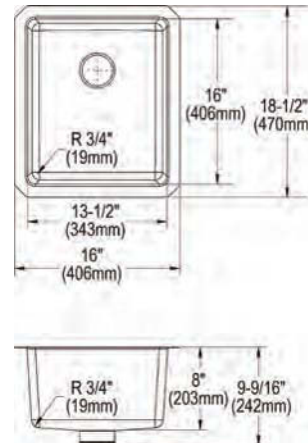

- Dimensions: 16" x 18-1/2" x 9-9/16"
- 16 gauge
- Luminous Satin finish
- 3-3/8" (86mm) drain opening
- Sound deadening: Sides and Bottom pads
- 21" minimum cabinet size
- Features: Perfect Drain

**Includes:** One EBG1214 bottom grid, one LKPD1 Perfect Drain and strainer  
**Special Note:** Reserve Selection products are sold exclusively, in-store and online, through authorized wholesalers.