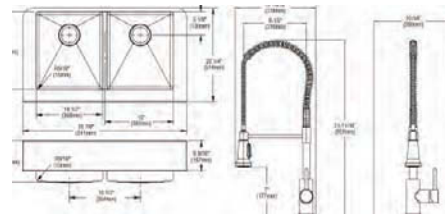

Crosstown® 18 Gauge Stainless Steel 35-7/8" x 20-1/4" x 9" Equal Double Bowl Farmhouse Sink & Faucet Kit with Aqua Divide & Bottom Grid & Drain

Includes: 2x Custom fit bottom grid CTXBG1316, 2x deep strainer drain LKDD and faucet LKAV2061CR

Optional Accessories
Bottom grid
CTXBG1316

Drain
LKDD

Ship dims: 35-7/8" x 20-1/4" x 11-1/4"
Approx. ship weight: 54 lbs.