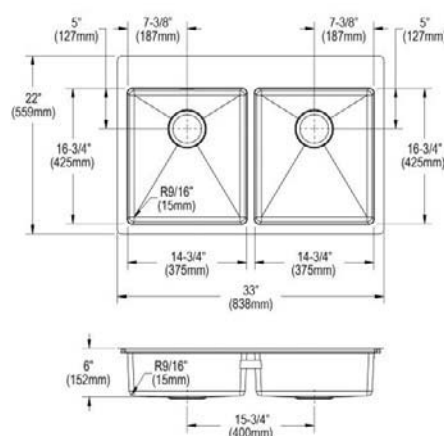

Optional Accessories

Bottom grid

CTXBG1316

Ship dims: 37-3/16" x 25-3/4" x 8-7/16"

Approx. ship weight: 21 lbs.