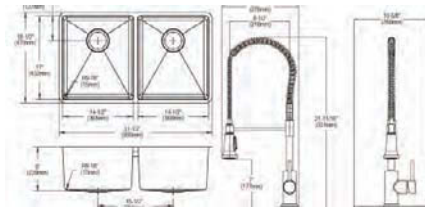

Includes: 2x Custom fit bottom grid CTXBG1316, 2x deep strainer drain LKDD and faucet LKAV2061MBCR

Optional Accessories

Bottom grid

CTXBG1316

Drain

LKDD

Ship dims: 17-1/2" x 26-1/16" x 12-1/2"

Approx. ship weight: 50 lbs.