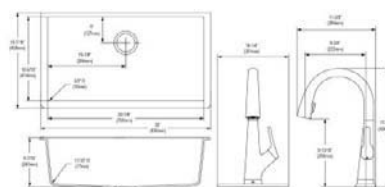

Includes: LKAV7051FCR Faucet with filter included, LKQS35 Strainer, LKOBG2915SS Bottom Grid

Optional Accessories

Drain

- LK99
- LKQS35
- LKQD35

Ship Dims: 37-5/8" x 44" x 16-1/16"
Approx. Ship Weight: 60 lbs.