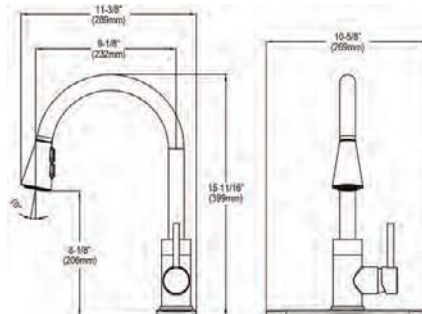

LKAV3031

Avado® Single Hole Kitchen Faucet with Pull-down Spray and Forward Only Lever Handle

- Material: Brass
- Flow rate: 1.8 GPM
- Faucet hole size (min): 1-1/2"
- Countertop thickness: 3"
- Spout swing rotation 360°
- Spout type: Pull-down Spray
- Spray functions: Aerated, Nylon Hand Spray Hose, Spray
- Features: Solid Brass Construction