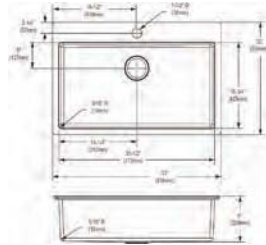

ECTSRS33229TFC

Crosstown® 18 Gauge Stainless Steel 33" x 22" x 9" 1-Hole Single Bowl Dual Mount Sink Kit with Faucet

Includes: LKAV2061CR faucet, CTXBG2915 bottom grid, LKDD drain.

Optional Accessories

Cutting board
LKCBF17HW

Ship dims: 37-3/16" x 25-3/4" x 11-7/16"
Approx. ship weight: 48 lbs.

- Dimensions: 33" x 22" x 9"
- Faucet Dimensions: 10-15/16" x 10-5/8" x 21-11/16"
- 18 gauge
- Polished Satin finish
- Available in 1 faucet holes
- 3-1/2" (89mm) drain opening
- Sound deadening: Full spray sides and bottom with Sides and Bottom pads
- 36" minimum cabinet size
- Features: Slim Rim