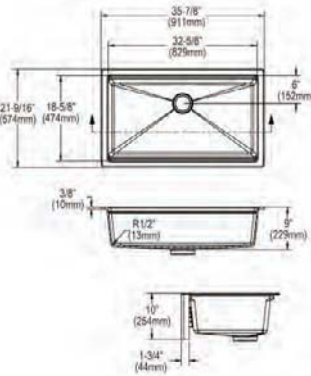

Includes: LKCB1812AC Cutting Board, LKOBG3014SS Bottom Grid, LKDR0718SS & LKDR1318RU Drying Racks, LKC0718SS Colander, LKPDQ1CR, LKPDQS, LKPDQD1 & LKCLKIT

Special Note: Reserve Selection products are sold exclusively, in-store and online, through authorized wholesalers.

Ship Dims: 39-1/2" x 24-1/2" x 14"
Approx. Ship Weight: 59 lbs.

ELXUFP3620

Elkay Quartz Luxe® 35-7/8" x 20-15/16" x 9" Single Bowl Farmhouse Sink with Perfect Drain®

- Dimensions: 35-7/8" x 20-15/16" x 10-5/16"
- 3-5/8" (92mm) drain opening
- 36" minimum cabinet size
- Features: Perfect Drain