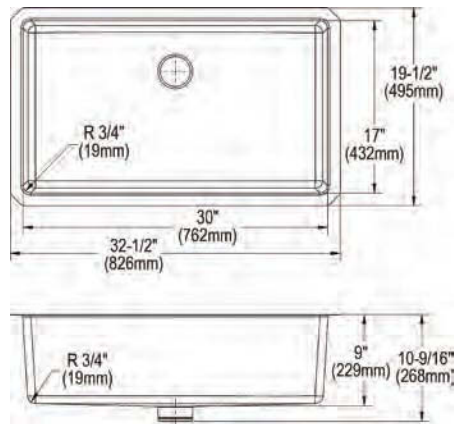

ELUHH3017TPD

Lustertone Iconix® 16 Gauge Stainless Steel, 32-1/2" x 19-1/2" x 9" Single Bowl Undermount Sink with Perfect Drain®

- Dimensions: 32-1/2" x 19-1/2" x 10-9/16"
- 16 gauge
- Luminous Satin finish
- 3-3/8" (86mm) drain opening
- Sound deadening: Sides and Bottom pads
- 36" minimum cabinet size
- Features: Perfect Drain

Includes: One LKPD1 Perfect Drain and strainer.

Special Note: Reserve Selection products are sold exclusively, in-store and online, through authorized wholesalers.

Built in USA

Optional Accessories

Bottom grid

EBG2815

Drain

LKPD1

Ship dims: 37-1/2" x 26-1/16" x 13-11/16"

Approx. ship weight: 30 lbs.

ELUH3017T

Lustertone Iconix® 18 Gauge Stainless Steel 32-1/2 x 19-1/2" x 9" Single Bowl Undermount Sink

- Dimensions: 32-1/2" x 19-1/2" x 9"
- 18 gauge
- Luminous Satin finish
- 3-1/2" (89mm) drain opening
- Sound deadening: Sides and Bottom pads
- 36" minimum cabinet size