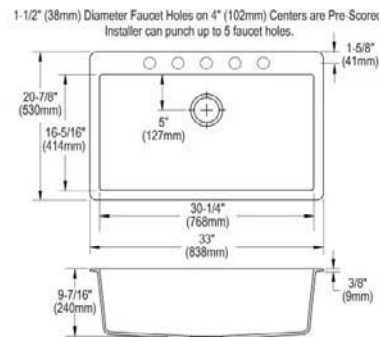

ELGR13322

Elkay Quartz Classic® 33" x 20-7/8" x 9-7/16" Single Bowl Drop-in Sink

- Dimensions: 33" x 20-7/8" x 9-7/16"
- 3-1/2" (89mm) drain opening
- 36" minimum cabinet size

Optional Accessories

- **Bottom grid**
  LKOBG2915SS
- **Drain**
  LK99
  LKQD35
  LKQS35

Ship Dims: 37-5/8" x 26-3/4" x 16-1/16"
Approx. Ship Weight: 57 lbs.