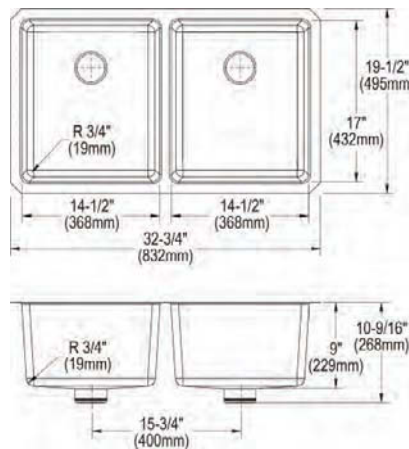

Lustertone Iconix® 16 Gauge Stainless Steel 32-3/4" x 19-1/2" x 9" Double Bowl Undermount Sink Kit with Perfect Drain®

Includes: Two EBG1315 bottom grids, two LKPD1 Perfect Drain and strainers
Special Note: Reserve Selection products are sold exclusively, in-store and online, through authorized wholesalers.

Built in USA
Extended Lead Time
Optional Accessories

Drain
LKPD1
Ship dims: 37-3/16" x 25-3/4" x 12-7/16"
Approx. ship weight: 39 lbs.