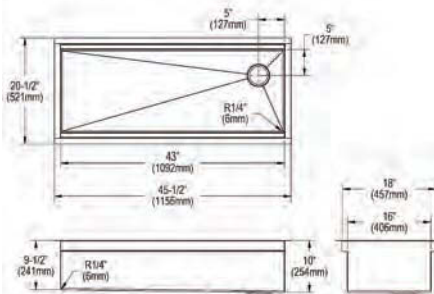

CS45CWK

Circuit Chef® Workstation Stainless Steel 45-1/2" x 20-1/2" x 10" Single Bowl Undermount Sink Kit with Cherry Wood Boards

Includes: CSSCCW Small Colander, CS45BG Bottom Grid, CS45CW Cherry Wood Cutting Boards, CSLPCW Low Profile Colander, LKDR1718RU Rolling Grid

Special Note: Reserve Selection products are sold exclusively, in-store and online, through authorized wholesalers. This model requires a custom cabinet for installation and a 1/2" reveal in order for the cutting board to sit flush with the countertop.

Ship dims: 47-3/16" x 22-3/16" x 14-1/4"
Approx. ship weight: 76 lbs.

- Dimensions: 45-1/2" x 20-1/2" x 10"
- 16 gauge
- Lustrous Satin finish
- 3-1/2" (89mm) drain opening
- Sound deadening: Full spray sides and bottom
- 48" minimum cabinet size
- Features: Workstation