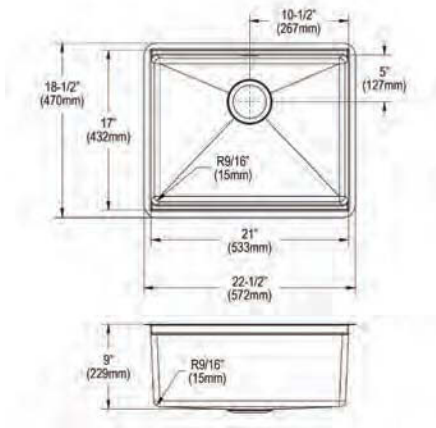

ECTRU21169W

Crosstown® 18 Gauge Workstation Stainless Steel 22-1/2" x 18-1/2" x 8-3/4" Single Bowl Undermount Sink Kit

- Dimensions: 22-1/2" x 18-1/2" x 9"
- 18 gauge
- Polished Satin finish
- 3-1/2" (89mm) drain opening
- Sound deadening: Full spray sides and bottom with Sides and Bottom pads
- 27" minimum cabinet size
- Features: Workstation

Includes: LKDD Drain, CTXOBG1914 Bottom Grid, LKCB1217AC Cutting Board, LKC0717SS Colander, LKDR1317RU Roll-up Drying Rack, LKDR0717SS Drying Rack

Optional Accessories

Bottom grid

CTXOBG1914

Cutting board

LKCB1217AC

Rinsing basket

LKDR1317RU

Drain

LKDD

Ship dims: 30-11/16" x 26-1/4" x 14"

Approx. ship weight: 28 lbs.

ECTRU21179TFLC

Crosstown® 18 Gauge Stainless Steel 22-1/2" x 18-1/2" x 9" Single Bowl Undermount Sink Kit with Filtered Faucet

- Dimensions: 22-1/2" x 18-1/2" x 9"
- 18 gauge
- Stainless Steel finish
- 3-1/2" (89mm) drain opening
- Sound deadening: Full spray sides and bottom with Sides and Bottom pads
- 27" minimum cabinet size