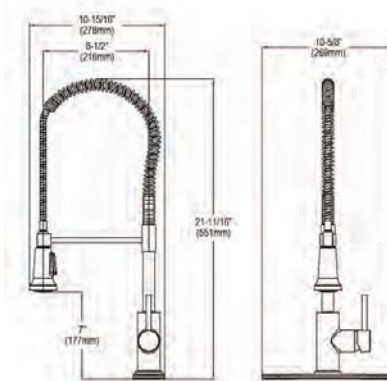

LKAV2061

Avado® Single Hole Kitchen Faucet with Semi-professional Spout and Lever Handle

- Material: Brass
- Flow rate: 1.8 GPM
- Faucet hole size (min): 1-1/2"
- Countertop thickness: 2-3/4"
- Spout swing rotation 360°
- Spout type: Semiprofessional
- Spray functions: Aerated, Spray, Stainless Steel Coil Hand Spray Hose
- Features: Solid Brass Construction