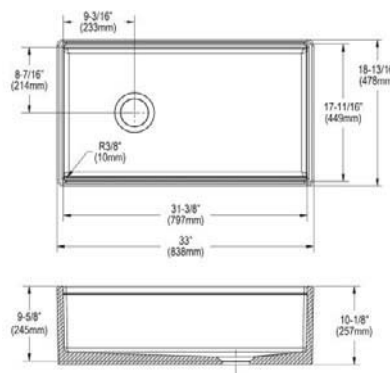

Includes: one LKCB1218HW cutting board, one LKOBG3015SS bottom grid, one LK99FC drain, and a LKCLKIT cleaning kit.

Special Note: Reserve Selection products are sold exclusively, in-store and online, through authorized wholesalers. Sink is reversible offering the option of a traditional flat front or a decorative band feature.

Optional Accessories
Drain
LK99FCS

Ship Dims: 39-1/2" x 24" x 14-1/2"
Approx. Ship Weight: 107 lbs.