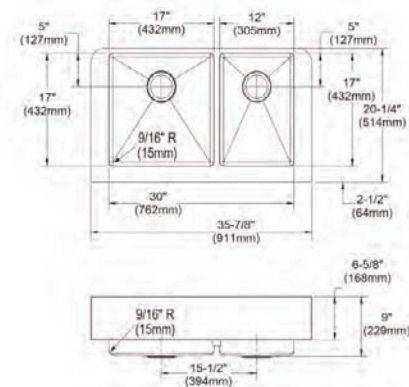

Includes: Two custom fit bottom grids, two deep strainer drains.

Ship dims: 38-3/4" x 28-3/8" x 11-1/4"
Approx. ship weight: 47 lbs.