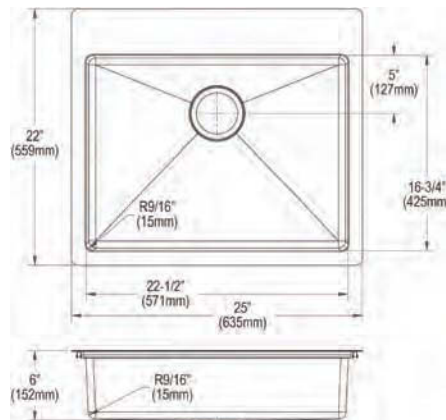

**ECTSRAD25226TBG**

**Crosstown<sup>®</sup> 18 Gauge Stainless Steel 25" x 22" x 6" Single Bowl Dual Mount ADA Sink Kit**

- Dimensions: 25" x 22" x 6"
- 18 gauge
- Polished Satin finish
- Available in ,1,2,3,4,5 faucet holes
- 3-1/2" (89mm) drain opening
- Sound deadening: Full spray sides and bottom with Sides and Bottom pads
- 30" minimum cabinet size
- Features: Slim Rim