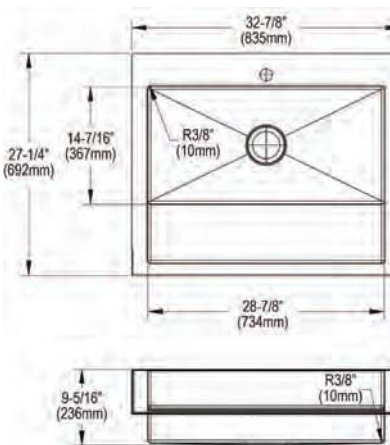

Includes: CTXBG2813R bottom grid, CTXDC0606 bottom grid drain cover, LKDD deep strainer drain

ADA Compliant

Optional Accessories

Drain
LKDD

Ship dims: 38-5/8" x 32-11/16" x 12-13/16"
Approx. ship weight: 65 lbs.