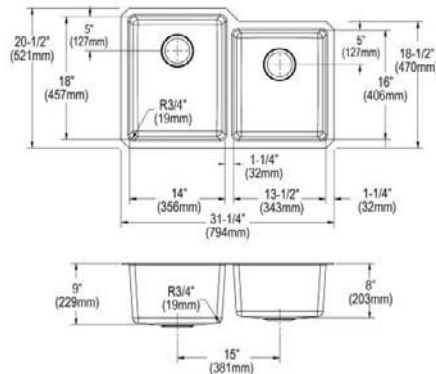

Lustertone Iconix® 18 Gauge Stainless Steel 31-1/4" x 20-1/2" x 9" Double Bowl Undermount Sink with Right Small Bowl

Special Note: Reserve Selection products are sold exclusively, in-store and online, through authorized wholesalers.

Made in USA

Optional Accessories

Bottom grid

EBG1214

EBG1216

Drain

LKDD

Ship dims: 37-3/16" x 25-3/4" x 12-7/16"

Approx. ship weight: 32 lbs.

EFRU311810TFLC

- Dimensions: 30-3/4" x 18-1/2" x 10"
- 16 gauge
- Polished Satin finish
- 3-1/2" (89mm) drain opening
- Sound deadening: Full spray sides and bottom with Sides and Bottom pads
- 36" minimum cabinet size