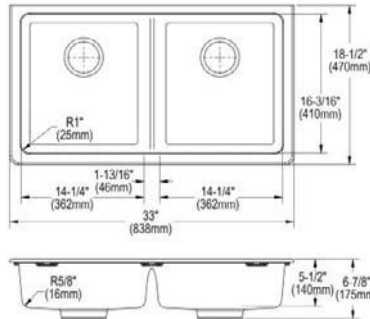

- Dimensions: 33" x 18-1/2" x 6-7/8"
- 3-5/8" (92mm) drain opening
- 36" minimum cabinet size
- Features: Perfect Drain

**Includes:** Two LKPDQ1CR Perfect Drains and strainers.

**Optional Accessories**

**Cutting board**