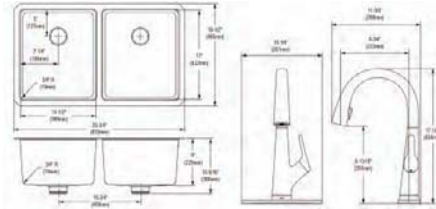

Lustertone Iconix® 16 Gauge Stainless Steel 32-3/4" x 19-1/2" x 9" Double Bowl Undermount Sink Kit with Filtered Faucet with Perfect Drain®

Includes: LKAV7051FCR Faucet with filter included, two LKPD1 Perfect Drains, two EBG1315 Bottom Grids
Special Note: Reserve Selection products are sold exclusively, in-store and online, through authorized wholesalers.
Built in USA

Ship dims: 37-3/16" x 25-3/4" x 12-7/16"
Approx. ship weight: 39 lbs.