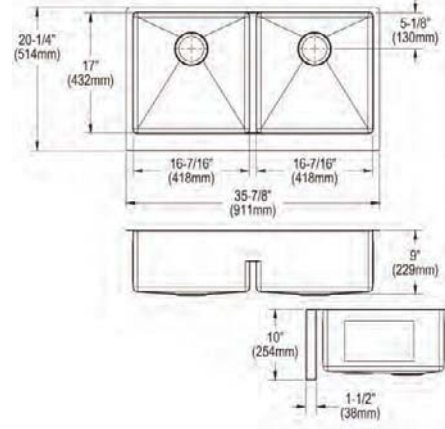

Crosstown® 16 Gauge Stainless Steel 35-7/8" x 20-1/4" x 9" Equal Double Bowl Tall Farmhouse Sink with Aqua Divide

Optional Accessories

Bottom grid
CTXFBG1516

Drain
LK35
LK99
LKDD

Ship dims: 40" x 25" x 12"
Approx. ship weight: 45 lbs.

ECTRUFA32179FBC

- Dimensions: 35-7/8" x 20-1/4" x 9"
- 18 gauge
- Polished Satin finish
- 3-1/2" (89mm) drain opening
- Sound deadening: Full spray sides and bottom with Sides and Bottom pads
- 36" minimum cabinet size