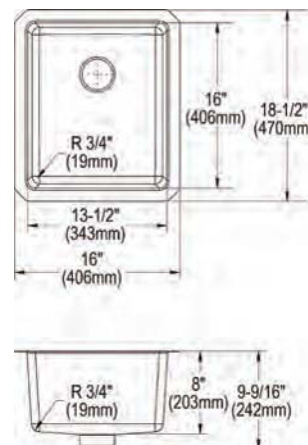

ELUHH1316TPD

Lustertone Iconix® 16 Gauge Stainless Steel, 16" x 18-1/2" x 8" Single Bowl Undermount Sink with Perfect Drain®

- Dimensions: 16" x 18-1/2" x 9-9/16"
- 16 gauge
- Luminous Satin finish
- 3-3/8" (86mm) drain opening
- Sound deadening: Sides and Bottom pads
- 21" minimum cabinet size
- Features: Perfect Drain

Includes: One LKPD1 Perfect Drain and strainer.

Special Note: Reserve Selection products are sold exclusively, in-store and online, through authorized wholesalers.

Built in USA

Optional Accessories

Bottom grid
EBG1214

Drain
LKPD1

Ship dims: 24" x 26-1/16" x 12-1/16"
Approx. ship weight: 18 lbs.