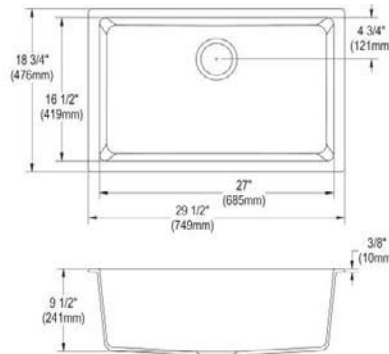

Includes: LKOBG2717SS Bottom Grid, LKQS35 Drain, and Cleaning Kit

Ship Dims: 34" x 26-1/2" x 15-3/4"

Approx. Ship Weight: 36 lbs.