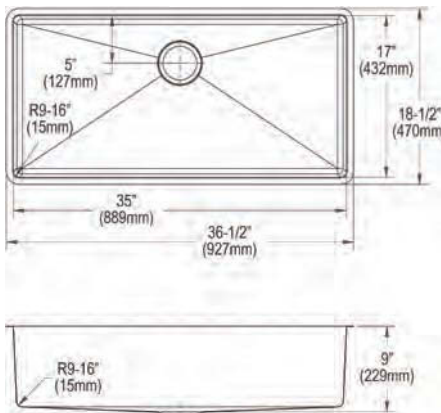

ECTRU35179TC

Crosstown® 18 Gauge Stainless Steel 36-1/2" x 18-1/2" x 9" Single Bowl Undermount Sink Kit

Includes: Custom fit bottom grid, deep strainer drain.

Optional Accessories

Cutting board

LKCBF17HW

Ship dims: 44-5/8" x 26-1/16" x 10-1/16"

Approx. ship weight: 42 lbs.

- •Dimensions: 36-1/2" x 18-1/2" x 9"
- •18 gauge
- •Polished Satin finish
- •3-1/2" (89mm) drain opening
- •Sound deadening: Full spray sides and bottom with Sides and Bottom pads
- •39" minimum cabinet size