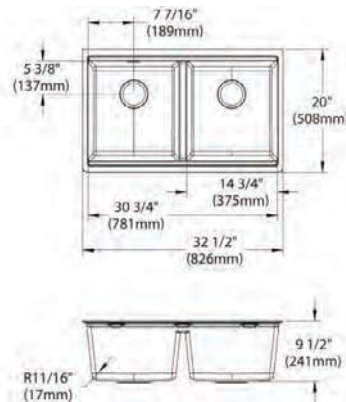

Includes: (2) LKQCBG1213SS Grids, LKQCCB1217AC Cutting Board, LKQCC0717SS Colander, LKQCDR0717SS Drying Rack, LKQCDR1217RU Roll-up Rack, LKQS35, LKQD35, LKCLKIT

Ship Dims: 37-1/4" x 26-1/2" x 20-7/8"
Approx. Ship Weight: 67 lbs.