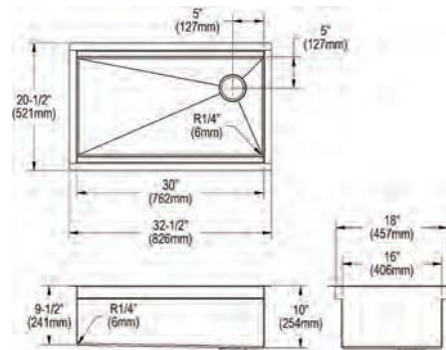

Circuit Chef® Workstation Stainless Steel 32-1/2" x 20-1/2" x 10" Single Bowl Undermount Sink Kit with Black Polymer Boards

Includes: CSSCBP Small Colander, CS30BG Bottom Grid, CS30BP Black Poly Cutting Boards, CSLPBP Low Profile Colander, LKDR1718RU Rolling Grid

Special Note: Reserve Selection products are sold exclusively, in-store and online, through authorized wholesalers. This model requires a custom cabinet for installation and a 1/2" reveal in order for the cutting board to sit flush with the countertop

Ship dims: 34-5/16" x 22-3/16" x 15-1/2"
Approx. ship weight: 60 lbs.