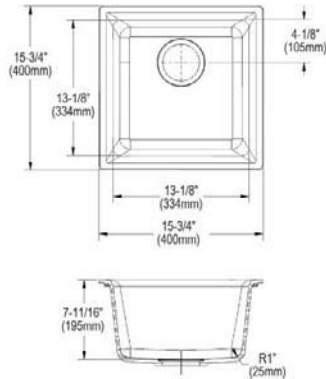

LK99

LKQD35

LKQS35

**Ship Dims:** 29-3/4" x 26-3/4" x 16-1/16"

**Approx. Ship Weight:** 41 lbs.

**ELX1616**

**Elkay Quartz Luxe<sup>®</sup> 15-3/4" x 15-3/4" x 7-11/16" Single Bowl Dual Mount Bar Sink**

- Dimensions: 15-3/4" x 15-3/4" x 7-11/16"
- 3-1/2" (89mm) drain opening
- 21" minimum cabinet size