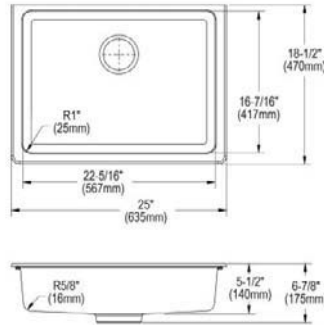

ELGUAD2519PD

Elkay Quartz Classic® 25" x 18-1/2" x 5-1/2" Single Bowl Undermount ADA Sink with Perfect Drain®

- Dimensions: 25" x 18-1/2" x 6-7/8"
- 3-5/8" (92mm) drain opening
- 30" minimum cabinet size
- Features: Perfect Drain

Includes: One LKPDQ1CR Perfect Drain and strainer.

Optional Accessories

Cutting board

LKCBEG2217HW

Drain

LKPDQ1LS

LKPDQS

LKPDQD1

Ship Dims: 29-1/4" x 26-1/4" x 11"

Approx. Ship Weight: 32 lbs.