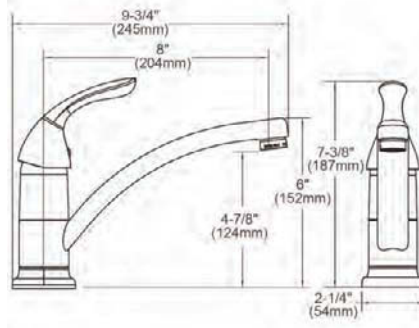

Special Note: 1.5 GPM flow regulator installed (2.2 GPM flow regulator also included with faucet)

ADA Compliant

Ship dims: 17-3/4" x 10-1/4" x 2-9/16"
Approx. ship weight: 3 lbs.