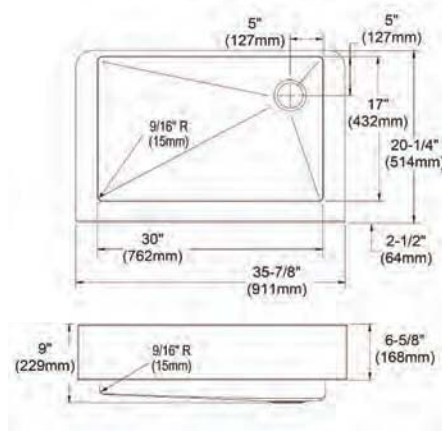

Optional Accessories

Bottom grid
CTXBG2916

Drain
LK35
LK99S
LKDD

Ship dims: 38-3/4" x 28-3/8" x 11-1/4"
Approx. ship weight: 40 lbs.