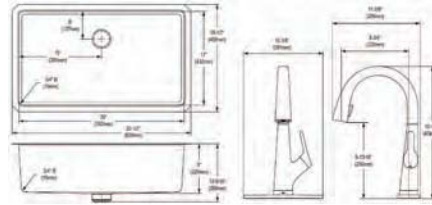

Lustertone Iconix® 16 Gauge Stainless Steel 32-1/2" x 19-1/2" x 9" Single Bowl Undermount Sink Kit with Filtered Faucet with Perfect Drain®

Includes: LKAV7051FCR Faucet with filter included, LKPD1 Perfect Drain, EBG2815 Bottom Grid

Special Note: Reserve Selection products are sold exclusively, in-store and online, through authorized wholesalers.

Built in USA

Ship dims: 37-3/16" x 25-3/4" x 12-7/16"

Approx. ship weight: 34 lbs.

- •Dimensions: 32-1/2" x 19-1/2" x 9"
- •16 gauge
- •Stainless Steel finish
- •3-3/8" (86mm) drain opening
- •Sound deadening: Sides and Bottom pads
- •36" minimum cabinet size