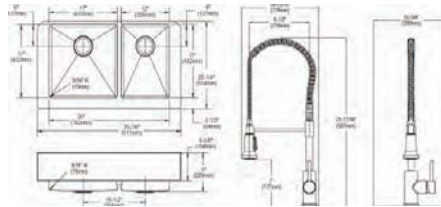

Includes: Custom fit bottom grid CTXBG1616 and CTXBG1116, 2x deep strainer drain LKDD and faucet LKAV2061CR

Optional Accessories

Bottom grid

- CTXBG1616
- CTXBG1116

Drain

LKDD

Ship dims: 38-3/4" x 28-3/8" x 11-1/4"

Approx. ship weight: 54 lbs.