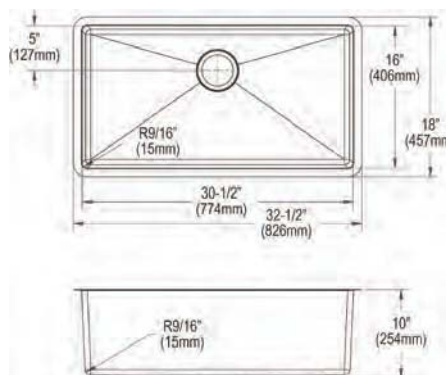

EFRU311610T

Crosstown® 16 Gauge Stainless Steel 32-1/2" x 18" x 10" Single Bowl Undermount Sink

Optional Accessories

Bottom grid
CTXBG2914

Drain
LK35
LKDD

Ship dims: 38" x 24-1/2" x 13"
Approx. ship weight: 36 lbs.

- Dimensions: 32-1/2" x 18" x 10"
- 16 gauge
- Polished Satin finish
- 3-1/2" (89mm) drain opening
- Sound deadening: Full spray sides and bottom with Sides and Bottom pads
- 36" minimum cabinet size