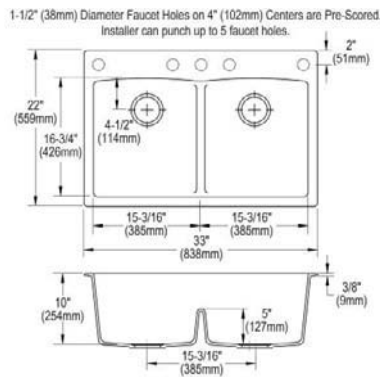

1-1/2" (38mm) Diameter Faucet Holes on 4" (102mm) Centers are Pre-Scored. Installer can punch up to 5 faucet holes.

Optional Accessories

- **Bottom grid**
  LKOBG1415SS
- **Drain**
  LK99
  LKQD35
  LKQS35

Ship Dims: 37-5/8" x 26-3/4" x 16-1/16"
Approx. Ship Weight: 60 lbs.