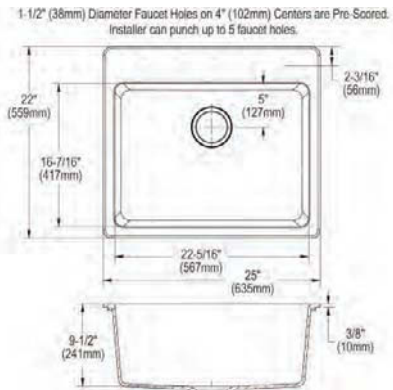

- Dimensions: 25" x 22" x 9-1/2"
- 3-1/2" (89mm) drain opening
- 30" minimum cabinet size

**Special Note:** Reserve Selection products are sold exclusively, in-store and online, through authorized wholesalers.