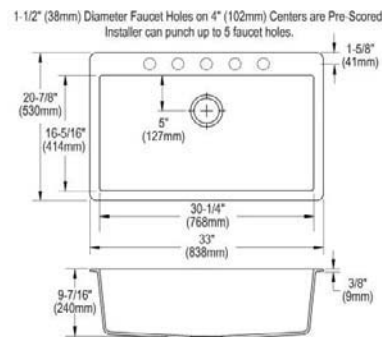

## Elkay Quartz Luxe® 33" x 20-7/8" x 9-7/16" Single Bowl Drop-in Sink

- Dimensions: 33" x 20-7/8" x 9-7/16"
- 3-1/2" (89mm) drain opening
- 36" minimum cabinet size

**Special Note:** Reserve Selection products are sold exclusively, in-store and online, through authorized wholesalers.