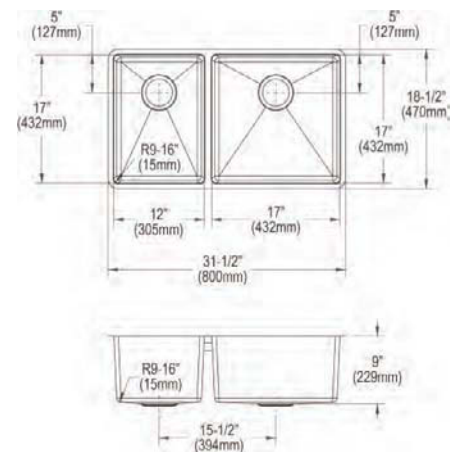

Crosstown® 18 Gauge Stainless Steel 31-1/2" x 18-1/2" x 9" 40/60 Double Bowl Undermount Sink Kit

Includes: Two custom fit bottom grids, two deep strainer drains.
Optional Accessories
Cutting board
LKCBF17HW
Ship dims: 37-1/2" x 26-1/16" x 10-1/16"
Approx. ship weight: 43 lbs.