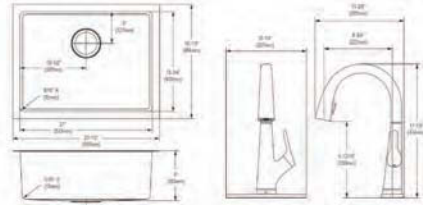

Crosstown® 16 Gauge Stainless Steel 23-1/2" x 18-1/4" x 8" Single Bowl Undermount Sink Kit with Filtered Faucet

Includes: LKAV7051FCR Faucet with filter included, LKDD Drain, CTXOBG1914 Bottom Grid

Optional Accessories

Drain

LK35

Ship dims: 30-7/16" x 26-1/16" x 12-1/16"
Approx. ship weight: 29 lbs.

- Dimensions: 23-1/2" x 18-1/4" x 8"
- 16 gauge
- Polished Satin finish
- 3-1/2" (89mm) drain opening
- Sound deadening: Full spray sides and bottom with Sides and Bottom pads
- 27" minimum cabinet size