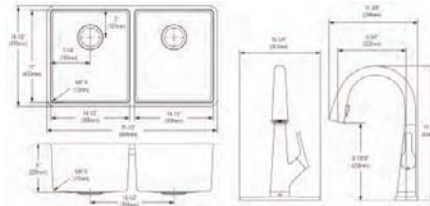

Crosstown® 18 Gauge Stainless Steel 31-1/2" x 18-1/2" x 9" Equal Double Bowl Undermount Sink Kit with Filtered Faucet

Includes: LKAV7051FCR Faucet with filter included, two LKDD Drains, two CTXBG1316 Bottom Grids

Optional Accessories

Drain

LK35

Ship dims: 37-1/2" x 26-1/16" x 12-1/2"

Approx. ship weight: 43 lbs.