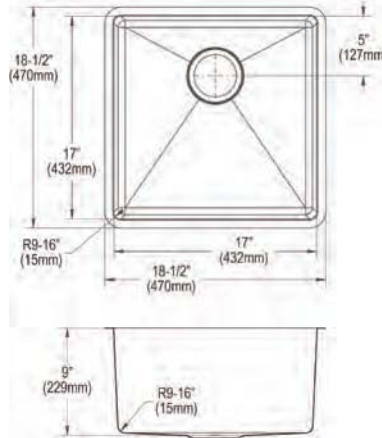

ECTRU17179T

Crosstown® 18 Gauge Stainless Steel 18-1/2" x 18-1/2" x 9" Single Bowl Undermount Sink

- Dimensions: 18-1/2" x 18-1/2" x 9"
- 18 gauge
- Polished Satin finish
- 3-1/2" (89mm) drain opening
- Sound deadening: Full spray sides and bottom with Sides and Bottom pads
- 24" minimum cabinet size

Optional Accessories

Bottom grid
CTXBG1515

Drain
LK35
LKDD

Ship dims: 25-9/16" x 25-9/16" x 10-13/16"
Approx. ship weight: 25 lbs.

ELUHH1316TPDBG

Lustertone Iconix® 16 Gauge Stainless Steel 16" x 18-1/2" x 8" Single Bowl Undermount Sink Kit with Perfect Drain®