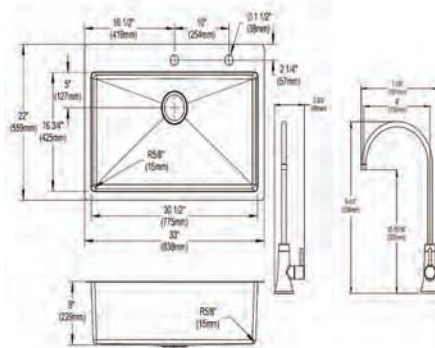

Includes: LKAV71FLS Beverage Faucet and Filter with ECTSR33229T Sink, CTXBG2915 Bottom Grid

Special Note: Kitchen faucet sold separately

Optional Accessories

Drain

LK99

Ship dims: 37-3/16" x 25-3/4" x 16-1/8"

Approx. ship weight: 34 lbs.