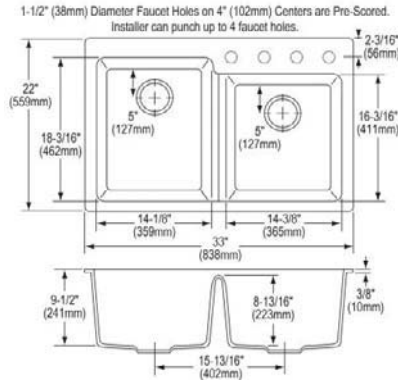

ELG250R

Elkay Quartz Classic® 33" x 22" x 9-1/2" Offset Double Bowl Drop-in Sink

- Dimensions: 33" x 22" x 9-1/2"
- 3-1/2" (89mm) drain opening
- 36" minimum cabinet size

Optional Accessories

Bottom grid

- LKOBG1516SS (small bowl)
- LKOBG1518SS (large bowl)

Cutting board

- LKCBEG1516HW (small bowl)
- LKCBEG1518HW (large bowl)

Rinsing basket

- LKWRB1516SS (small bowl)
- LKWRB1518SS (large bowl)

Drain

- LK99
- LKQD35
- LKQS35

Ship Dims: 37-11/16" x 26-3/4" x 16-1/16"
Approx. Ship Weight: 60 lbs.