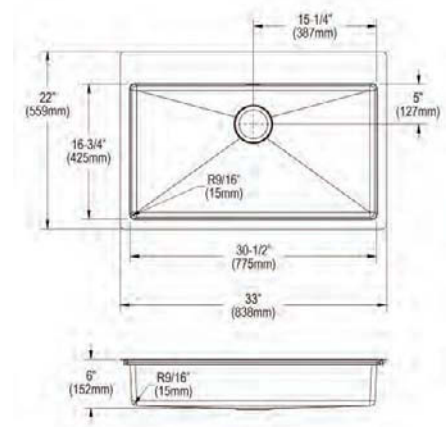

Optional Accessories

Bottom grid

CTXBG2915

Ship dims: 37-3/16" x 25-3/4" x 8-7/16"

Approx. ship weight: 19 lbs.