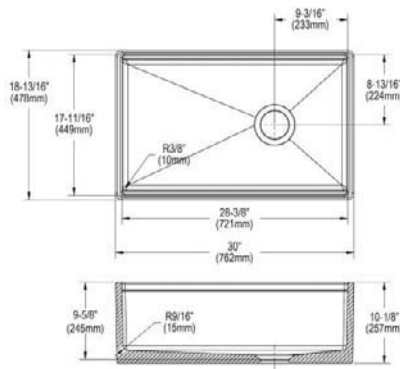

SWUF13020CBWH

Fireclay 30" x 18-13/16" x 9-5/8" Single Bowl Farmhouse Workstation Sink Kit White

Includes: one LKCB1218HW cutting board, one LKOBG2715SS bottom grid, one LK99FC drain, and a LKCLKIT cleaning kit.

Special Note: Reserve Selection products are sold exclusively, in-store and online, through authorized wholesalers. Sink is reversible offering the option of a traditional flat front or a decorative band feature.

Extended Lead Time

Optional Accessories

Drain
LK99FCS

Ship Dims: 34" x 24" x 14-1/2"
Approx. Ship Weight: 95 lbs.

- Dimensions: 30" x 18-13/16" x 10-1/8"
- 3-1/2" (89mm) drain opening
- 33" minimum cabinet size
- Features: Workstation