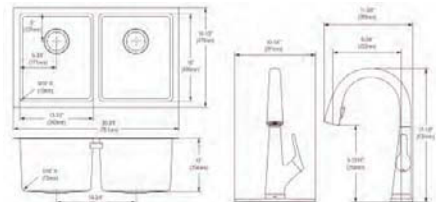

Crosstown® 16 Gauge Stainless Steel 30-3/4" x 18-1/2" x 10" Equal Double Bowl Undermount Sink Kit with Filtered Faucet

Includes: LKAV7051FCR Faucet with filter included, two LKDD Drains, two CTXBG1214 Bottom Grids

Optional Accessories

Drain

LK35

Ship dims: 37-1/2" x 26-1/16" x 14"

Approx. ship weight: 47 lbs.