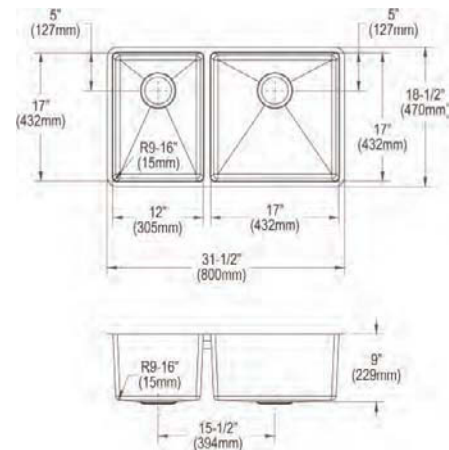

Crosstown® 18 Gauge Stainless Steel 31-1/2" x 18-1/2" x 9" 40/60 Double Bowl Undermount Sink

Optional Accessories

Bottom grid

CTXBG1015

CTXBG1515

Cutting board

LKCBF17HW

Drain

LK35

LKDD

Ship dims: 38-9/16" x 25-3/16" x 10-13/16"

Approx. ship weight: 38 lbs.

ECTRU32179RT

- Dimensions: 31-1/2" x 18-1/2" x 9"
- 18 gauge
- Polished Satin finish
- 3-1/2" (89mm) drain opening
- Sound deadening: Full spray sides and bottom with Sides and Bottom pads
- 36" minimum cabinet size