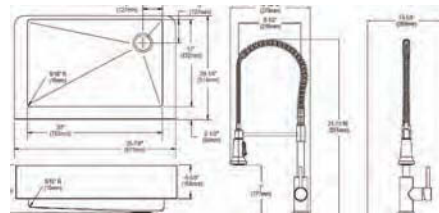

**Approx. ship weight:** 73 lbs.

**ECTRUF30179RFBC**

**Crosstown<sup>®</sup> 18 Gauge Stainless Steel 35-7/8" x 20-1/4" x 9" Single Bowl Farmhouse Sink & Faucet Kit with Bottom Grid & Drain**

- Dimensions: 35-7/8" x 20-1/4" x 9"
- 18 gauge
- Polished Satin finish
- 3-1/2" (89mm) drain opening
- Sound deadening: Full spray sides and bottom with Sides and Bottom pads
- 36" minimum cabinet size