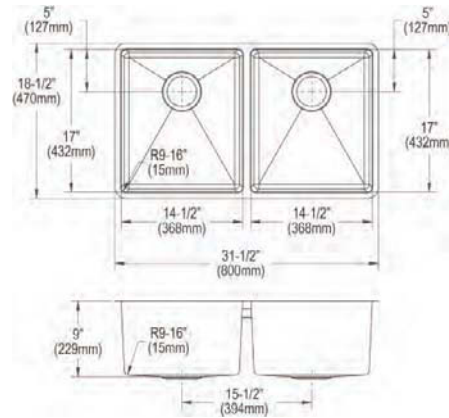

ECTRU31179T

- Dimensions: 31-1/2" x 18-1/2" x 9"
- 18 gauge
- Polished Satin finish
- 3-1/2" (89mm) drain opening
- Sound deadening: Full spray sides and bottom with Sides and Bottom pads
- 36" minimum cabinet size

Crosstown® 18 Gauge Stainless Steel 31-1/2" x 18-1/2" x 9" Equal Double Bowl Undermount Sink

Optional Accessories

Bottom grid

CTXBG1316

Drain

LK35

LKDD

Ship dims: 38-9/16" x 25-3/16" x 10-13/16"

Approx. ship weight: 38 lbs.

ECTRU32179LT

- Dimensions: 31-1/2" x 18-1/2" x 9"
- 18 gauge
- Polished Satin finish
- 3-1/2" (89mm) drain opening
- Sound deadening: Full spray sides and bottom with Sides and Bottom pads
- 36" minimum cabinet size