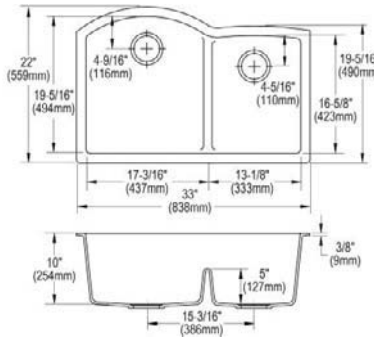

**Ship Dims:** 37-5/8" x 26-3/4" x 16-1/16"

**Approx. Ship Weight:** 59 lbs.

**ELXHU3322R**

**Quartz Luxe® 33" x 22" x 10" Offset 60/40 Double Bowl Undermount Sink with Aqua Divide™**

- Dimensions: 33" x 22" x 10"
- 3-1/2" (89mm) drain opening
- 36" minimum cabinet size
- Features: Aqua Divide