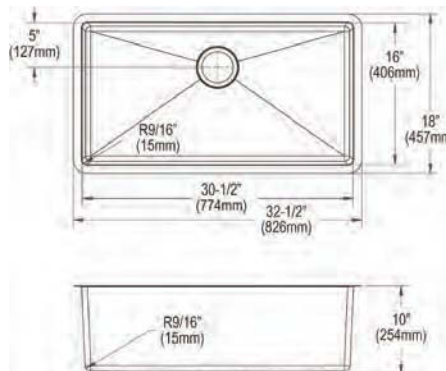

EFRU311610TC

Crosstown® 16 Gauge Stainless Steel 32-1/2" x 18" x 10" Single Bowl Undermount Sink Kit

Includes: Custom fit bottom grid, deep strainer drain

Optional Accessories

Cutting board
LKCBF2816HW

Ship dims: 37-7/16" x 26-9/16" x 15-5/8"
Approx. ship weight: 32 lbs.

- Dimensions: 32-1/2" x 18" x 10"
- 16 gauge
- Polished Satin finish
- 3-1/2" (89mm) drain opening
- Sound deadening: Full spray sides and bottom with Sides and Bottom pads
- 36" minimum cabinet size