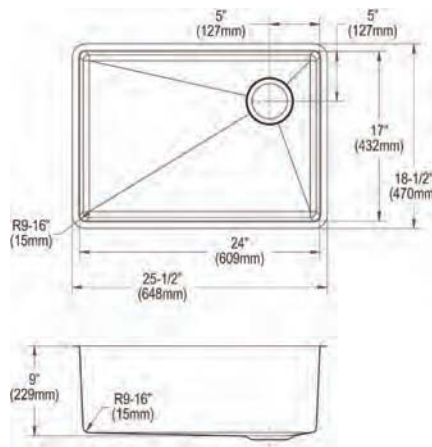

ECTRU24179RTC

Crosstown® 18 Gauge Stainless Steel 25-1/2" x 18-1/2" x 9" Single Bowl Undermount Sink Kit

- Dimensions: 25-1/2" x 18-1/2" x 9"
- 18 gauge
- Polished Satin finish
- 3-1/2" (89mm) drain opening
- Sound deadening: Full spray sides and bottom with Sides and Bottom pads
- 30" minimum cabinet size

Includes: Custom fit bottom grid, deep strainer drain.

Optional Accessories

Cutting board

LKCBF17HW

Ship dims: 30-7/16" x 26-1/16" x 12-1/2"

Approx. ship weight: 31 lbs.

ECTRU24179RT

Crosstown® 18 Gauge Stainless Steel 25-1/2" x 18-1/2" x 9" Single Bowl Undermount Sink

- Dimensions: 25-1/2" x 18-1/2" x 9"
- 18 gauge
- Polished Satin finish
- 3-1/2" (89mm) drain opening
- Sound deadening: Full spray sides and bottom with Sides and Bottom pads
- 30" minimum cabinet size