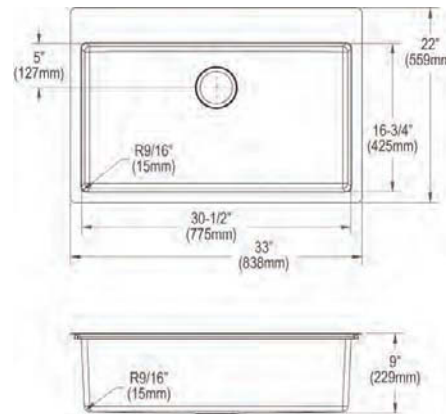

ECTSR533229TBG

Elkay Crosstown® 18 Gauge Stainless Steel 33" x 22" x 9" Single Bowl Dual Mount Sink Kit

- Dimensions: 33" x 22" x 9"
- 18 gauge
- Polished Satin finish
- Available in ,1,2,3,4,5,FR2 faucet holes
- 3-1/2" (89mm) drain opening
- Sound deadening: Full spray sides and bottom with Sides and Bottom pads
- 36" minimum cabinet size
- Features: Slim Rim

Includes: CTXBG2915 Bottom Grid

Optional Accessories

Bottom grid

CTXBG2915

Drain

LKDD

LK35

Ship dims: 38" x 24-1/2" x 13"

Approx. ship weight: 34 lbs.

ECTSR5AD332260

Crosstown® 18 Gauge Stainless Steel 33" x 22" x 6" Single Bowl Dual Mount ADA Sink

- Dimensions: 33" x 22" x 6"
- 18 gauge
- , Polished Satin finish
- Available in ,1,2,3,4,5,Custom Hole Drilling faucet holes
- 3-1/2" (89mm) drain opening
- Sound deadening: Full spray sides and bottom with Sides and Bottom pads
- 36" minimum cabinet size
- Features: Slim Rim