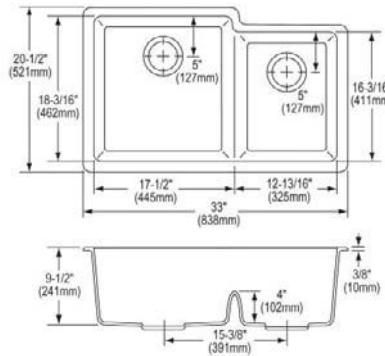

Optional Accessories

Bottom grid

LKOBG1216SS (small bowl)

LKOBG1718SS (large bowl)

Cutting board

LKCBEG1516HW

Rinsing basket

LKWRB1516SS

Drain

LK99

LKQD35

LKQS35

Ship Dims: 37-11/16" x 26-3/4" x 16-1/16"

Approx. Ship Weight: 58 lbs.