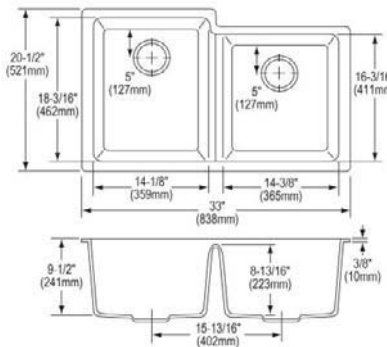

- Dimensions: 33" x 20-1/2" x 9-1/2"
- 3-1/2" (89mm) drain opening
- 36" minimum cabinet size

**Special Note:** Reserve Selection products are sold exclusively, in-store and online, through authorized wholesalers.