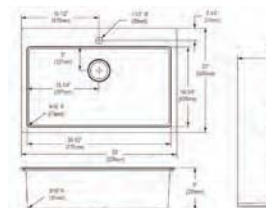

ECTSRS33229TFLC

Crosstown® 18 Gauge Stainless Steel 33" x 22" x 9" Single Bowl Dual Mount Sink Kit with Filtered Faucet

Includes: LKAV7051FCR Faucet with filter included, LKDD Drain, CTXBG2915 Bottom Grid

Optional Accessories

Drain
LK35

Ship dims: 38" x 24-1/2" x 13"
Approx. ship weight: 34 lbs.

- Dimensions: 33" x 22" x 9"
- 18 gauge
- Stainless Steel finish
- 3-1/2" (89mm) drain opening
- Sound deadening: Full spray sides and bottom with Sides and Bottom pads
- 36" minimum cabinet size