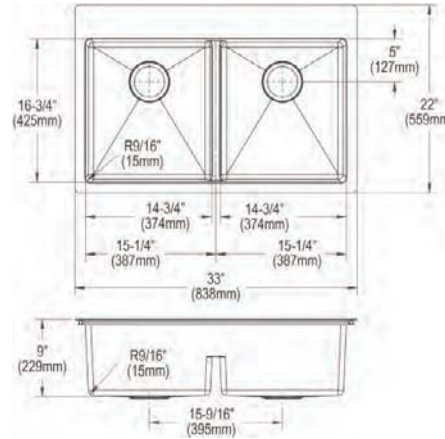

ECTSRA33229TBG

Elkay Crosstown 18 Gauge Stainless Steel 33" x 22" x 9" Equal Double Bowl Dual Mount Sink Kit with Aqua Divide

- Dimensions: 33" x 22" x 9"
- 18 gauge
- Polished Satin finish
- Available in 1,2,3,4,5 faucet holes
- 3-1/2" (89mm) drain opening
- Sound deadening: Full spray sides and bottom with Sides and Bottom pads
- 36" minimum cabinet size
- Features: Aqua Divide | Slim Rim

Includes: two CTXBG1315 Bottom Grid
Optional Accessories
Drain
LK35
LKDD
Ship dims: 38" x 24-1/2" x 10-13/16"
Approx. ship weight: 34 lbs.