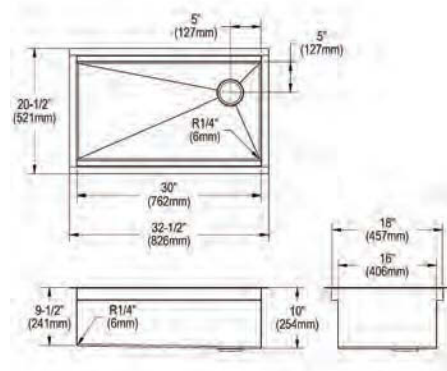

Includes: CSSCCW Small Colander, CS30BG Bottom Grid, CS30CW Cherry Wood Cutting Boards, CSLPCW Low Profile Colander, LKDR1718RU Rolling Grid

Special Note: Reserve Selection products are sold exclusively, in-store and online, through authorized wholesalers. This model requires a custom cabinet for installation and a 1/2" reveal in order for the cutting board to sit flush with the countertop

Ship dims: 34-5/16" x 22-3/16" x 15-1/2"
Approx. ship weight: 60 lbs.