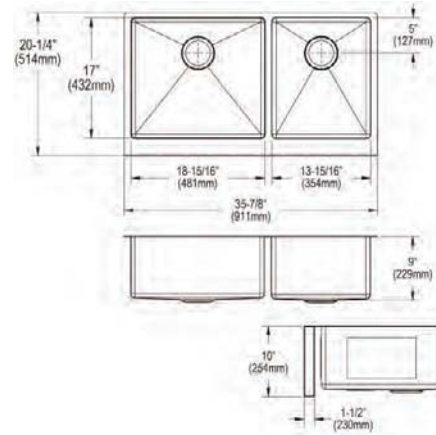

EFRUFF23417DBG

- Dimensions: 35-7/8" x 20-1/4" x 10"
- 16 gauge
- Polished Satin finish
- 3-1/2" (89mm) drain opening
- Sound deadening: Full spray sides and bottom with Sides and Bottom pads
- 36" minimum cabinet size

Crosstown® 16 Gauge Stainless Steel 35-7/8" x 20-1/4" x 9" Double Bowl Tall Farmhouse Sink Kit

Includes: CTXFBG1316 bottom grid, CTXFBG1816 bottom grid, two LKDD deep strainer drains

Ship dims: 40" x 25" x 12"
Approx. ship weight: 59 lbs.

EFRUFFA3417DBG

- Dimensions: 35-7/8" x 20-1/4" x 10"
- 16 gauge
- Polished Satin finish
- 3-1/2" (89mm) drain opening
- Sound deadening: Full spray sides and bottom with Sides and Bottom pads
- 36" minimum cabinet size
- Features: Aqua Divide

Crosstown® 16 Gauge Stainless Steel 35-7/8" x 20-1/4" x 9" Equal Double Bowl Tall Farmhouse Sink Kit with Aqua Divide