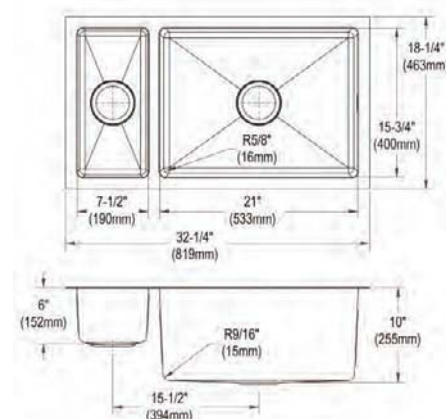

Crosstown® 16 Gauge Stainless Steel 32-1/4" x 18-1/4" x 10" 30/70 Double Bowl Undermount Sink

Special Note: Reversible design, sink can be rotated so small bowl is on the left or right

Optional Accessories

Bottom grid

CTXBG1914

CTXBG614

Drain

LK35

LKDD

Ship dims: 19-15/16" x 12-13/16" x 38-5/8"

Approx. ship weight: 40 lbs.