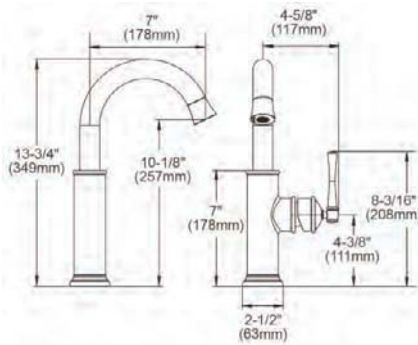

LKEC2012

Elkay Explore Single Hole Bar Faucet with Forward Only Lever Handle

1. Material: Brass
   - Flow rate: 1.5 GPM
   - Faucet hole size (min): 1-3/8"
   - Countertop thickness: 2-1/2"
   - Spout swing rotation 360°
   - Spout type: Arc Tube
   - Features: Low Flow
2. Solid Brass Waterway Construction

Special Note: 1.5 GPM flow regulator installed (2.2 GPM flow regulator also included with faucet)
ADA Compliant

Optional Accessories:
LK330 - Soap / Lotion Dispenser
LK130 - 3-Hole Deck Plate/Escutcheon

Ship dims: 22-13/16" x 9-1/16" x 2-3/4"
Approx. ship weight: 6 lbs.