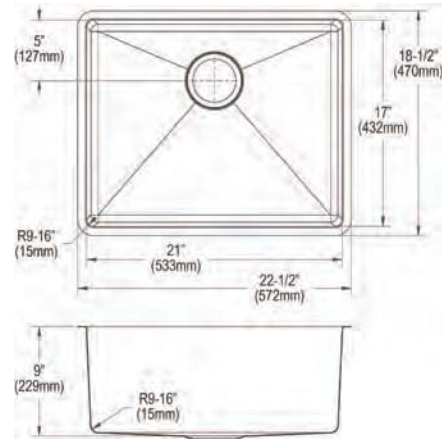

ECTRU21179TC

Crosstown® 18 Gauge Stainless Steel 22-1/2" x 18-1/2" x 9" Single Bowl Undermount Sink Kit

Includes: Custom fit bottom grid, deep strainer drain.

Optional Accessories

Cutting board

LKCBF17HW

Ship dims: 30-7/16" x 26-1/16" x 12-1/16"

Approx. ship weight: 30 lbs.

- Dimensions: 22-1/2" x 18-1/2" x 9"
- 18 gauge
- Polished Satin finish
- 3-1/2" (89mm) drain opening
- Sound deadening: Full spray sides and bottom with Sides and Bottom pads
- 27" minimum cabinet size