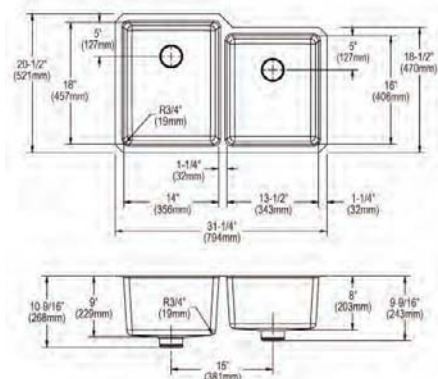

Includes: One EBG1216 bottom grid, one EBG1214 bottom grid, two LKPD1 Perfect Drain and strainers
Special Note: Reserve Selection products are sold exclusively, in-store and online, through authorized wholesalers.
Built in USA

Extended Lead Time
Optional Accessories
Drain
LKPD1

Ship dims: 37-3/16" x 25-3/4" x 13-5/16"
Approx. ship weight: 38 lbs.