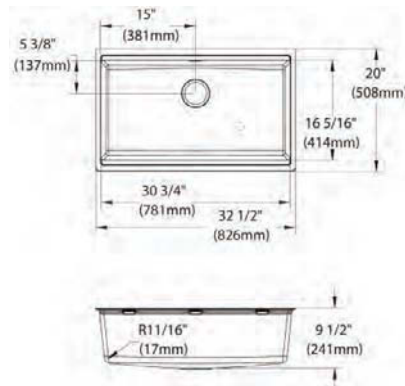

Includes: LKQCCB1217AC Cutting Board, LKQCDR1217RU Roll-up Rack, LKQS35 Strainer

Optional Accessories

Bottom grid

- LKQCBG2813SS

Drain

- LKQD35

Ship Dims: 37-1/4" x 26-1/2" x 20-7/8"
Approx. Ship Weight: 60 lbs.