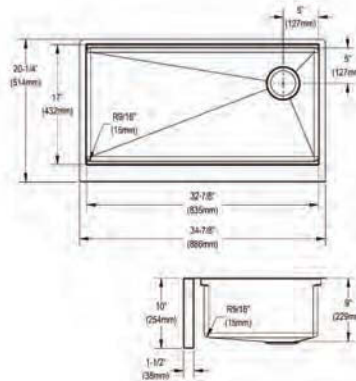

**Approx. ship weight:** 45 lbs.

**EFRUFF33179RW**

**Crosstown<sup>®</sup> 16 Gauge Workstation Stainless Steel 34-7/8" x 20-1/4" x 9-7/16" Single Bowl Farmhouse Sink Kit**

- Dimensions: 34-7/8" x 20-1/4" x 10"
- 16 gauge
- Polished Satin finish
- 3-1/2" (89mm) drain opening
- Sound deadening: Full spray sides and bottom with Sides and Bottom pads
- 36" minimum cabinet size
- Features: Workstation