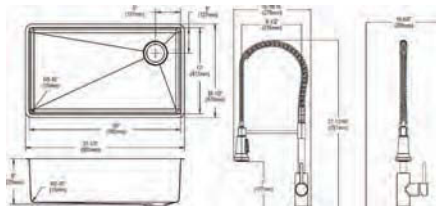

ECTRU30179RTFBC

Crosstown® 18 Gauge Stainless Steel 31-1/2" x 18-1/2" x 9" Single Bowl Undermount Sink & Faucet Kit with Bottom Grid & Drain

Includes: Custom fit bottom grid CTXBG2815, deep strainer drain LKDD and faucet LKAV2061MBCR

Optional Accessories

Bottom grid

CTXBG2815

Drain

LKDD

Ship dims: 37-1/2" x 26-1/16" x 10-1/16"

Approx. ship weight: 50 lbs.

- Dimensions: 31-1/2" x 18-1/2" x 9"
- 18 gauge
- Polished Satin finish
- 3-1/2" (89mm) drain opening
- Sound deadening: Full spray sides and bottom with Sides and Bottom pads
- 36" minimum cabinet size