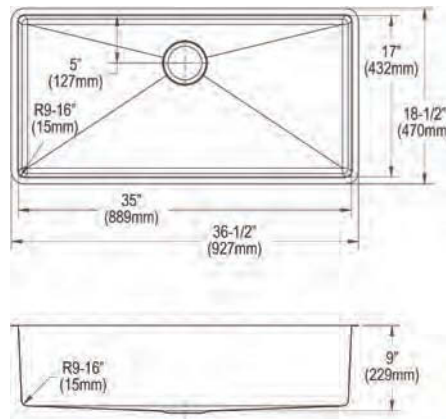

ECTRU35179T

Crosstown® 18 Gauge Stainless Steel 36-1/2" x 18-1/2" x 9" Single Bowl Undermount Sink

- Dimensions: 36-1/2" x 18-1/2" x 9"
- 18 gauge
- Polished Satin finish
- 3-1/2" (89mm) drain opening
- Sound deadening: Full spray sides and bottom with Sides and Bottom pads
- 39" minimum cabinet size

Optional Accessories

Bottom grid

CTXBG3416

Drain

LK35

LKDD

Ship dims: 44" x 25-9/16" x 10-13/16"

Approx. ship weight: 37 lbs.