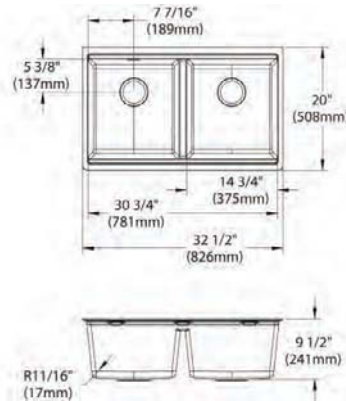

ELGU3322WO

Quartz Classic 33" x 22" x 9-1/2" Equal Double Bowl Undermount Workstation Sink 4pc Kit

- Dimensions: 32-1/2" x 20" x 9-11/16"
- 3-5/8" (92mm) drain opening
- 36" minimum cabinet size
- Features: Workstation

Includes: LKQCCB1217AC Cutting Board, LKQCDR1217RU Roll-up Rack, (2) LKQS35 Strainers

Optional Accessories

- **Bottom grid**
  LKQCBG1213SS
- **Drain**
  LKQD35

Ship Dims: 37-1/4" x 26-1/2" x 20-7/8"
Approx. Ship Weight: 67 lbs.

ELGU3322W

Quartz Classic® 33" x 22" x 9-1/2" Equal Double Bowl Undermount Workstation Sink Kit

- Dimensions: 32-1/2" x 20" x 9-11/16"
- 3-5/8" (92mm) drain opening
- 36" minimum cabinet size
- Features: Workstation