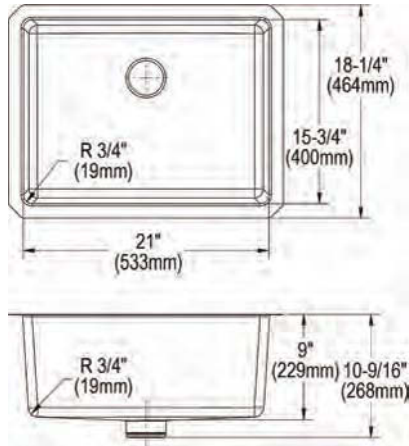

ELUHH2115TPD

Lustertone Iconix® 16 Gauge Stainless Steel, 23-1/2" x 18-1/4" x 9" Single Bowl Undermount Sink with Perfect Drain®

- Dimensions: 23-1/2" x 18-1/4" x 10-9/16"
- 16 gauge
- Luminous Satin finish
- 3-3/8" (86mm) drain opening
- Sound deadening: Sides and Bottom pads
- 27" minimum cabinet size
- Features: Perfect Drain

Includes: One LKPD1 Perfect Drain and strainer.

Special Note: Reserve Selection products are sold exclusively, in-store and online, through authorized wholesalers.

Built in USA

Optional Accessories

Bottom grid

EBG1914

Drain

LKPD1

Ship dims: 30-7/16" x 26-1/16" x 13-9/16"

Approx. ship weight: 24 lbs.

ELUH2115T

Lustertone Iconix® 18 Gauge Stainless Steel 23-1/2" x 18-1/4" x 9" Single Bowl Undermount Sink

- Dimensions: 23-1/2" x 18-1/4" x 9"
- 18 gauge
- Luminous Satin finish
- 3-1/2" (89mm) drain opening
- Sound deadening: Sides and Bottom pads
- 27" minimum cabinet size