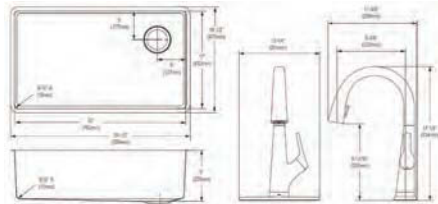

ECTRU30179RTFLC

Crosstown® 18 Gauge Stainless Steel 31-1/2" x 18-1/2" x 9" Single Bowl Undermount Sink Kit with Filtered Faucet

Includes: LKAV7051FCR Faucet with filter included, LKDD Drain, CTXBG2815 Bottom Grid

Optional Accessories

Drain

LK35

Ship dims: 37-1/2" x 26-1/16" x 13-9/16"

Approx. ship weight: 42 lbs.

- Dimensions: 31-1/2" x 18-1/2" x 9"
- 18 gauge
- Stainless Steel finish
- 3-1/2" (89mm) drain opening
- Sound deadening: Full spray sides and bottom with Sides and Bottom pads
- 36" minimum cabinet size