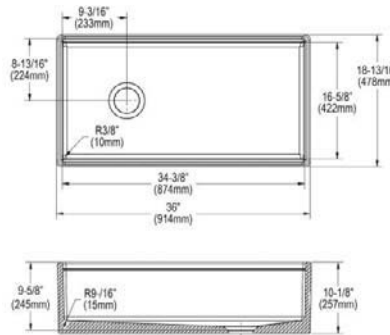

Includes: one LKCB1218HW cutting board, one LKOBG3315SS bottom grid, one LK99FC drain, and a LKCLKIT cleaning kit.

Special Note: Reserve Selection products are sold exclusively, in-store and online, through authorized wholesalers. Sink is reversible offering the option of a traditional flat front or a decorative band feature.

Optional Accessories
Drain
LK99FCS

Ship Dims: 39-1/2" x 24" x 14-1/2"
Approx. Ship Weight: 114 lbs.