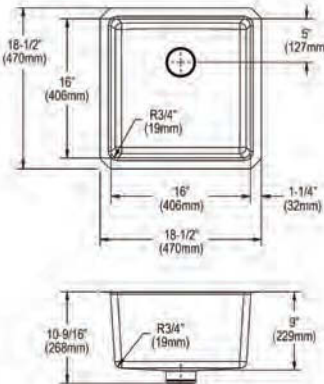

ELUHH1616TPDBG

Lustertone Iconix® 16 Gauge Stainless Steel 18-1/2" x 18-1/2" x 9" Single Bowl Undermount Sink Kit with Perfect Drain®

Includes: One EBG1414 bottom grid, one LKPD1 Perfect Drain and strainer

Special Note: Reserve Selection products are sold exclusively, in-store and online, through authorized wholesalers.

Built in USA

Optional Accessories

Drain

LKPD1

Ship dims: 25-3/4" x 23-11/16" x 12-15/16"

Approx. ship weight: 22 lbs.

- Dimensions: 18-1/2" x 18-1/2" x 10-9/16"
- 16 gauge
- Luminous Satin finish
- 3-3/8" (86mm) drain opening
- Sound deadening: Sides and Bottom pads
- 24" minimum cabinet size
- Features: Perfect Drain