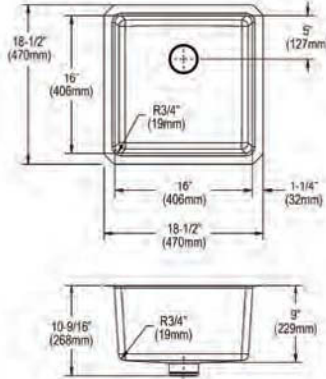

ELUHH1616TPD

Lustertone Iconix® 16 Gauge Stainless Steel 18-1/2" x 18-1/2" x 9" Single Bowl Undermount Sink with Perfect Drain®

- Dimensions: 18-1/2" x 18-1/2" x 10-9/16"
- 16 gauge
- Luminous Satin finish
- 3-3/8" (86mm) drain opening
- Sound deadening: Sides and Bottom pads
- 24" minimum cabinet size
- Features: Perfect Drain

Includes: One LKPD1 Perfect Drain and strainer.

Special Note: Reserve Selection products are sold exclusively, in-store and online, through authorized wholesalers.

Built in USA

Optional Accessories

Bottom grid

EBG1414

Drain

LKPD1

Ship dims: 25-3/4" x 23-11/16" x 12-15/16"

Approx. ship weight: 20 lbs.

ELUH1616T

Lustertone Iconix® 18 Gauge Stainless Steel 18-1/2" x 18-1/2" x 9" Single Bowl Undermount Sink

- Dimensions: 18-1/2" x 18-1/2" x 9"
- 18 gauge
- Luminous Satin finish
- 3-1/2" (89mm) drain opening
- Sound deadening: Sides and Bottom pads
- 24" minimum cabinet size