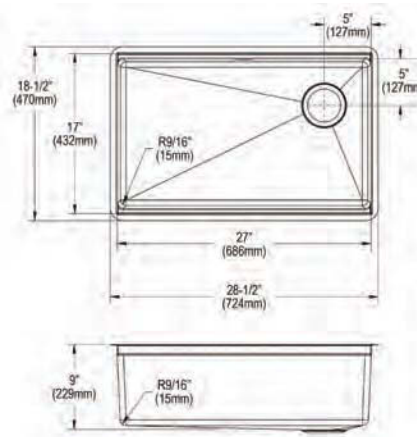

Includes: LKDD Drain, CTXBG2514 Bottom Grid, LKCB1217AC Cutting Board, LKC0717SS Colander, LKDR1317RU Roll-up Drying Rack, LKDR0717SS Drying Rack

Optional Accessories

- **Bottom grid**
  CTXBG2514
- **Cutting board**
  LKCB1217AC
- **Rinsing basket**
  LKDR1317RU
- **Drain**
  LKDD

Ship dims: 37-3/4" x 26-5/16" x 16-5/16"
Approx. ship weight: 45 lbs.

ECTR24169RTFCW

Crosstown® 18 Gauge Workstation Stainless Steel 25-1/2" x 18-1/2" x 9" Single Bowl Undermount Sink & Faucet Kit

- Dimensions: 25-1/2" x 18-1/2" x 9"
- 16 gauge
- Polished Satin finish
- 3-1/2" (89mm) drain opening
- Sound deadening: Full spray sides and bottom with Sides and Bottom pads
- 30" minimum cabinet size
- Features: Workstation