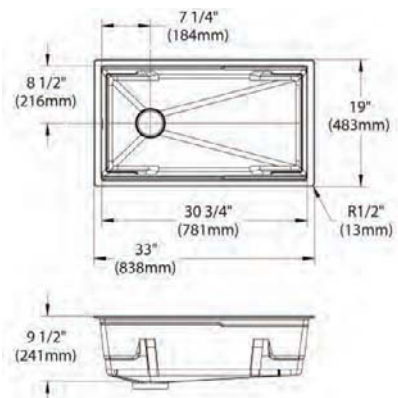

- Dimensions: 33" x 19" x 10-7/8"
- 3-5/8" (92mm) drain opening
- 36" minimum cabinet size
- Features: Workstation