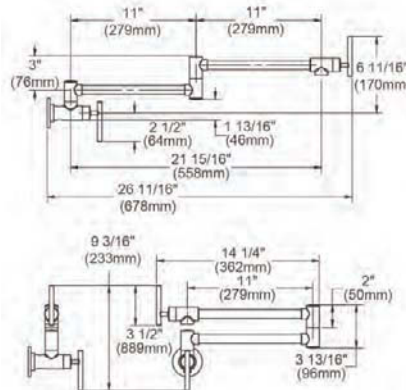

ADA Compliant

Ship dims: 16-9/16" x 10-7/16" x 1-9/16"

Approx. ship weight: 5 lbs.

LK7921SSS

Allure Single Hole Kitchen Faucet with Lever Handle Satin Stainless Steel

- Material: Stainless Steel
- Flow rate: 1.5 GPM
- Faucet hole size (min): 1-1/2"
- Countertop thickness: 2-1/2"
- Spout swing rotation 360°
- Spout type: Standard Spout
- Features: Low Flow