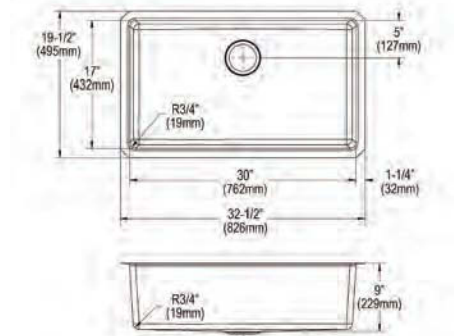

Special Note: Reserve Selection products are sold exclusively, in-store and online, through authorized wholesalers.

Made in USA

Optional Accessories

Bottom grid

EBG2815

Drain

LKDD

Ship dims: 37-3/16" x 25-3/4" x 11-7/16"

Approx. ship weight: 30 lbs.

EFRU311610TFLC

Crosstown® 16 Gauge Stainless Steel 32-1/2" x 18" x 10" Single Bowl Undermount Sink Kit with Filtered Faucet

- Dimensions: 32-1/2" x 18" x 10"
- 16 gauge
- Polished Satin finish
- 3-1/2" (89mm) drain opening
- Sound deadening: Full spray sides and bottom with Sides and Bottom pads
- 36" minimum cabinet size