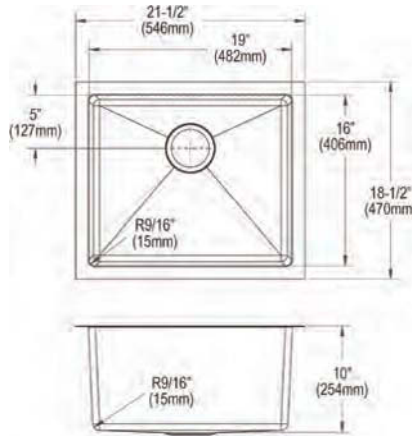

Optional Accessories

Bottom grid

CTXBG1815

Drain

LK35

LKDD

Ship dims: 31" x 26" x 14"

Approx. ship weight: 26 lbs.