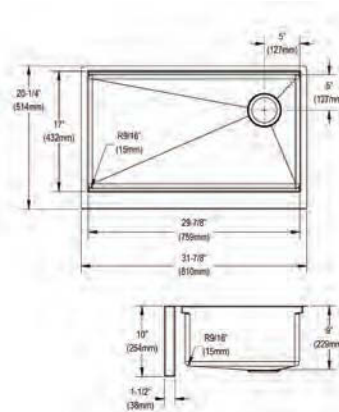

EFRUFF30179RW

Crosstown® 16 Gauge Workstation Stainless Steel 31-7/8" x 20-1/4" x 9-7/16" Single Bowl Farmhouse Sink Kit

Includes: LKDD Drain, CTXBG2814 Bottom Grid, LKCB1217AC Cutting Board, LKC0717SS Colander, LKDR1317RU Roll-up Drying Rack, LKDR0717SS Drying Rack

Special Note: Reserve Selection products are sold exclusively, in store and online, through authorized wholesalers.

Optional Accessories

Bottom grid

CTXBG2814

Cutting board

LKCB1217AC

Drain

LKDD

Ship dims: 37" x 27" x 12"

Approx. ship weight: 65 lbs.

- Dimensions: 31-7/8" x 20-1/4" x 10"
- 16 gauge
- Polished Satin finish
- 3-1/2" (89mm) drain opening
- Sound deadening: Full spray sides and bottom with Sides and Bottom pads
- 33" minimum cabinet size
- Features: Workstation