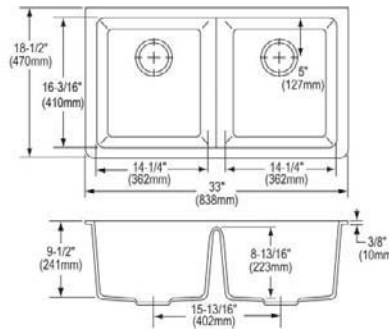

ELGU3322C

Elkay Quartz Classic® 33" x 18-1/2" x 9-1/2" Equal Double Bowl Undermount Sink Kit

- Dimensions: 33" x 18-1/2" x 9-1/2"
- 3-5/8" (92mm) drain opening
- 36" minimum cabinet size

Includes: Two LKOBG1516SS Bottom Grids, LKQS35 Strainer, LKQD35 Flange, LKCLKIT Cleaning Kit

▼ **Ships in multiple boxes.**

Optional Accessories

Rinsing basket

LKWRB1516SS

Drain

LKQD35

LKQS35

Ship Dims: 37-11/16" x 41" x 16-1/16"

Approx. Ship Weight: 66 lbs.