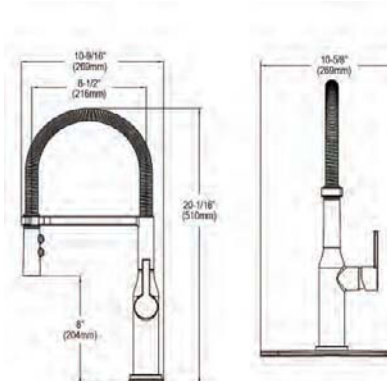

LKAV1061

Avado® Single Hole Kitchen Faucet with Semi-professional Spout and Forward Only Lever Handle

- Material: Brass
- Flow rate: 1.8 GPM
- Faucet hole size (min): 1-1/2"
- Countertop thickness: 2-1/2"
- Spout swing rotation 360°
- Spout type: Semiprofessional
- Spray functions: Aerated, Spray, Stainless Steel Coil Hand Spray Hose
- Features: Solid Brass Construction