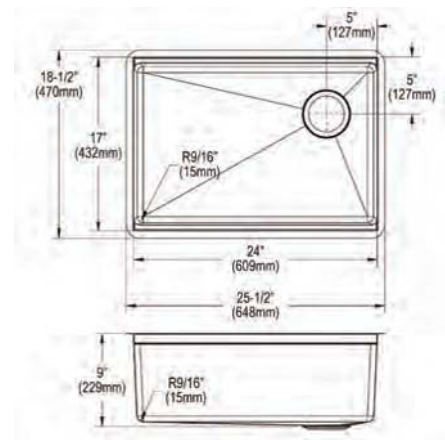

ECTRU24169RTWC

Crosstown® 18 Gauge Workstation Stainless Steel 25-1/2" x 18-1/2" x 9" Single Bowl Undermount Sink Kit

- Dimensions: 25-1/2" x 18-1/2" x 9"
- 18 gauge
- Polished Satin finish
- 3-1/2" (89mm) drain opening
- Sound deadening: Full spray sides and bottom with Sides and Bottom pads
- 30" minimum cabinet size
- Features: Workstation

Includes: CTXBG2214 bottom grid, LKC0717SS colander, LKCB1217AC Cutting Board, LKDR1317RU drying rack, LKDR0717SS drying rack, LKDD drain

Ship dims: 30-1/8" x 25-13/16" x 12-7/8"
Approx. ship weight: 43 lbs.

ECTRU24179RTFBC

Crosstown® 18 Gauge Stainless Steel 25-1/2" x 18-1/2" x 9" Single Bowl Undermount Sink & Faucet Kit with Bottom Grid & Drain

- Dimensions: 25-1/2" x 18-1/2" x 9"
- 18 gauge
- Polished Satin finish
- 3-1/2" (89mm) drain opening
- Sound deadening: Full spray sides and bottom with Sides and Bottom pads
- 30" minimum cabinet size