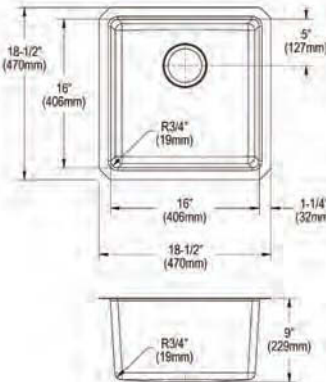

Special Note: Reserve Selection products are sold exclusively, in-store and online, through authorized wholesalers.

Made in USA

Optional Accessories

Bottom grid

EBG1414

Drain

LKDD

Ship dims: 25-3/4" x 23-11/16" x 11-7/16"

Approx. ship weight: 19 lbs.

ECTRU17179TC

Crosstown® 18 Gauge Stainless Steel 18-1/2" x 18-1/2" x 9" Single Bowl Undermount Sink Kit

- Dimensions: 18-1/2" x 18-1/2" x 9"
- 18 gauge
- Polished Satin finish
- 3-1/2" (89mm) drain opening
- Sound deadening: Full spray sides and bottom with Sides and Bottom pads
- 24" minimum cabinet size