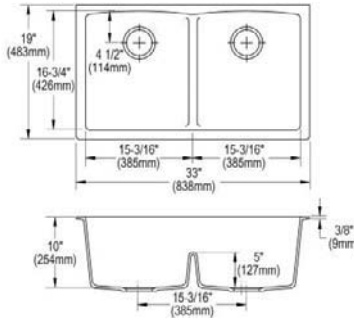

**Approx. Ship Weight:** 22 lbs.

**ELGDULB3322**

**Elkay Quartz Classic® 33" x 19" x 10" Equal Double Bowl Undermount Sink with Aqua Divide**

- Dimensions: 33" x 19" x 10"
- 3-1/2" (89mm) drain opening
- 36" minimum cabinet size
- Features: Aqua Divide