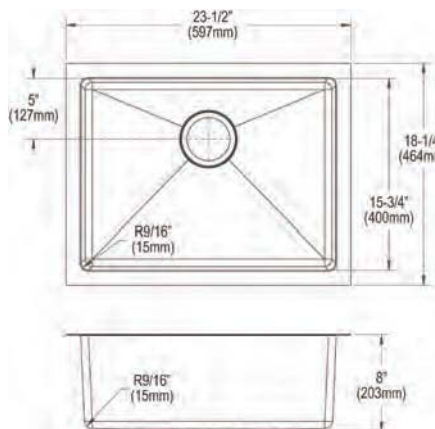

EFRU2115T

Crosstown® 16 Gauge Stainless Steel 23-1/2" x 18-1/4" x 8" Single Bowl Undermount Sink

Optional Accessories

Bottom grid

CTXOBG1914

Drain

LK35

LKDD

Ship dims: 19-15/16" x 12-13/16" x 29-7/8"
Approx. ship weight: 24 lbs.

- Dimensions: 23-1/2" x 18-1/4" x 8"
- 16 gauge
- Polished Satin finish
- 3-1/2" (89mm) drain opening
- Sound deadening: Full spray sides and bottom with Sides and Bottom pads
- 27" minimum cabinet size