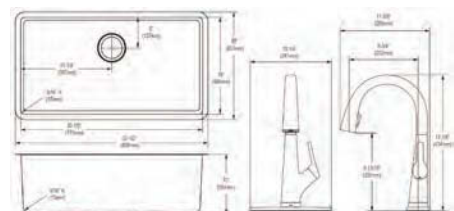

Includes: LKAV7051FCR Faucet with filter included, LKDD Drain, CTXBG2914 Bottom Grid

Optional Accessories

Drain

LK35

Ship dims: 37-7/16" x 26-9/16" x 15-5/8"

Approx. ship weight: 32 lbs.