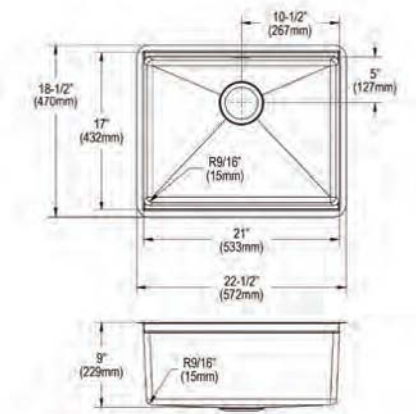

Includes: LKDD Drain, CTXOBG1914 Bottom Grid, LKCB1217AC Cutting Board, LKC0717SS Colander, LKDR1317RU Roll-up Drying Rack, LKDR0717SS Drying Rack

Optional Accessories

Bottom grid

CTXOBG1914

Cutting board

LKCB1217AC

Rinsing basket

LKDR1317RU

Drain

LKDD

Ship dims: 30-11/16" x 26-1/4" x 14"

Approx. ship weight: 32 lbs.