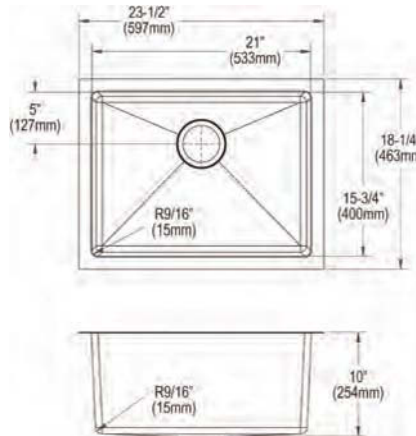

EFRU211510TC

Crosstown® 16 Gauge Stainless Steel 23-1/2" x 18-1/4" x 10" Single Bowl Undermount Sink Kit

- Dimensions: 23-1/2" x 18-1/4" x 10"
- 16 gauge
- Polished Satin finish
- 3-1/2" (89mm) drain opening
- Sound deadening: Full spray sides and bottom with Sides and Bottom pads
- 27" minimum cabinet size

Includes: Custom fit bottom grid, deep strainer drain.

Optional Accessories

Cutting board

LKCBF2115HW

Ship dims: 30-7/16" x 26-1/16" x 10-1/16"

Approx. ship weight: 32 lbs.