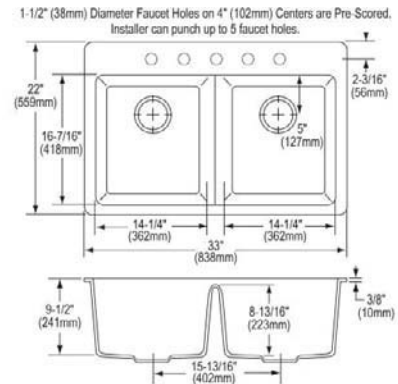

- Dimensions: 33" x 22" x 9-1/2"
- 3-1/2" (89mm) drain opening
- 36" minimum cabinet size

**Optional Accessories**

**Bottom grid**

- LKOBG1516SS

**Cutting board**

- LKCBEG1516HW

**Rinsing basket**

- LKWRB1516SS