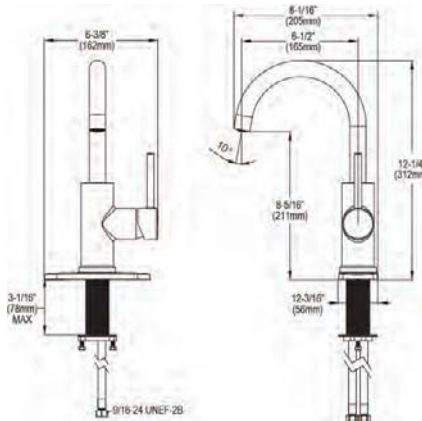

LKAV3021

Elkay Avado Single Hole Bar Faucet with Lever Handle

- Material: Brass
- Flow rate: 1.8 GPM
- Faucet hole size (min): 1-1/2"
- Countertop thickness: 3"
- Spout swing rotation 360°
- Spout type: Gooseneck
- Features: Solid Brass Construction