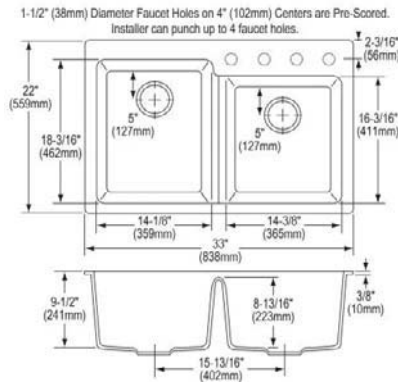

LK99

LKQD35

LKQS35

**Ship Dims:** 20" x 20" x 12-11/16"

**Approx. Ship Weight:** 18 lbs.

**ELX250R**

**Elkay Quartz Luxe<sup>®</sup> 33" x 22" x 9-1/2" Offset Double Bowl Drop-in Sink**

- Dimensions: 33" x 22" x 9-1/2"
- 3-1/2" (89mm) drain opening
- 36" minimum cabinet size