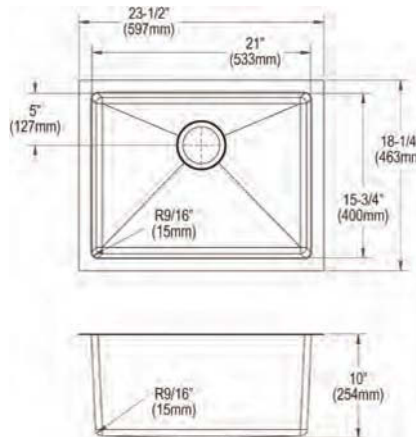

Optional Accessories

Bottom grid

CTXOBG1914

Drain

LK35

LKDD

Ship dims: 19-15/16" x 12-13/16" x 29-7/8"

Approx. ship weight: 28 lbs.

EFRU21169W

Crosstown® 16 Gauge Workstation Stainless Steel 22-1/2" x 18-1/2" x 8-3/4" Single Bowl Undermount Sink Kit

- Dimensions: 22-1/2" x 18-1/2" x 9"
- 16 gauge
- Polished Satin finish
- 3-1/2" (89mm) drain opening
- Sound deadening: Full spray sides and bottom with Sides and Bottom pads
- 27" minimum cabinet size
- Features: Workstation