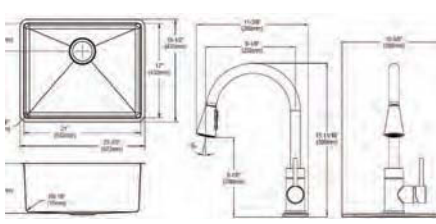

Includes: Custom fit bottom grid CTXBG1915, deep strainer drain LKDD and faucet LKAV3031CR

Optional Accessories

Bottom grid

CTXBG1915

Drain

LKDD

Ship dims: 30-7/16" x 26-1/16" x 12-1/16"

Approx. ship weight: 36 lbs.