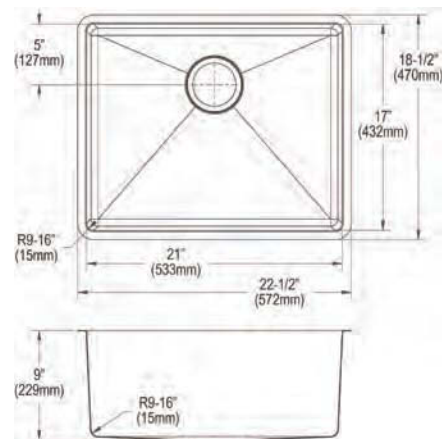

ECTRU21179T

Crosstown® 18 Gauge Stainless Steel 22-1/2" x 18-1/2" x 9" Single Bowl Undermount Sink

Optional Accessories

Bottom grid

CTXBG1915

Drain

LK35

LKDD

Ship dims: 30" x 25-9/16" x 10-13/16"

Approx. ship weight: 25 lbs.

- Dimensions: 22-1/2" x 18-1/2" x 9"
- 18 gauge
- Polished Satin finish
- 3-1/2" (89mm) drain opening
- Sound deadening: Full spray sides and bottom with Sides and Bottom pads
- 27" minimum cabinet size