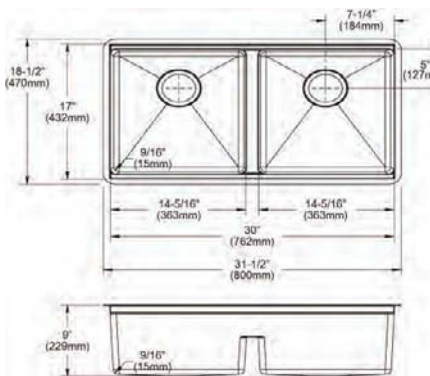

Crosstown® 16 Gauge Workstation Stainless Steel 31-1/2" x 18-1/2" x 9" Equal Double Bowl Sink Kit with Aqua Divide

Includes: Two CTXBG1314 bottom grids, LKC0717SS colander, LKCB1217AC Cutting Board, LKDR1317RU drying rack, LKDR0717SS drying rack, two LKDD drains

Ship dims: 37-3/16" x 25-13/16" x 12-1/2"

Approx. ship weight: 51 lbs.

ECTRUAQ31169TWC

- Dimensions: 31-1/2" x 18-1/2" x 9"
- 18 gauge
- Polished Satin finish
- 3-1/2" (89mm) drain opening
- Sound deadening: Full spray sides and bottom with Sides and Bottom pads
- 36" minimum cabinet size
- Features: Workstation