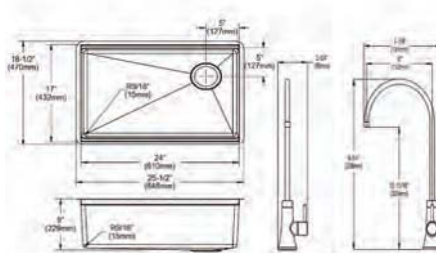

Includes: LKAV71FLS Beverage Faucet and Filter with sink, wood cutting board, wood-handled colander & drying rack, roll-up drying rack, bottom grid(s), drain(s)

Special Note: Kitchen faucet sold separately

Optional Accessories

Drain

LK99

Ship dims: 30-11/16" x 26-1/4" x 14"

Approx. ship weight: 50 lbs.