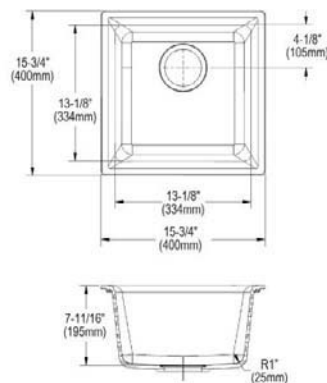

- Dimensions: 15-3/4" x 15-3/4" x 7-11/16"
- 3-1/2" (89mm) drain opening
- 21" minimum cabinet size