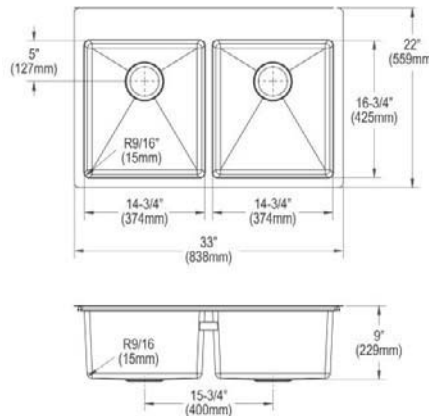

ECTSR33229TBG

Elkay Crosstown 18 Gauge Stainless Steel 33" x 22" x 9" Equal Double Bowl Dual Mount Sink Kit

Includes: two CTXBG1315 Bottom Grids

Optional Accessories

Bottom grid

CTXBG1315

Drain

LK35

LKDD

Ship dims: 38" x 24-1/2" x 13"

Approx. ship weight: 34 lbs.

- Dimensions: 33" x 22" x 9"
- 18 gauge
- Polished Satin finish
- Available in ,1,2,3,4,5,FR2 faucet holes
- 3-1/2" (89mm) drain opening
- Sound deadening: Full spray sides and bottom with Sides and Bottom pads
- 36" minimum cabinet size
- Features: Slim Rim