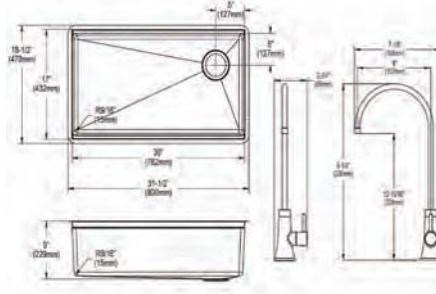

EFRU30169RTFGW

Crosstown® 16 Gauge Workstation Stainless Steel, 31-1/2" x 18-1/2" x 9" Single Bowl Undermount Sink Kit with Filtered Beverage Faucet

Includes: LKAV71FLS Beverage Faucet and Filter with sink, wood cutting board, wood-handled colander & drying rack, roll-up drying rack, bottom grid(s), drain(s)

Special Note: Kitchen faucet sold separately

Optional Accessories

Drain

LK99

Ship dims: 37-3/16" x 25-3/4" x 16-1/8"

Approx. ship weight: 55 lbs.

- Dimensions: 31-1/2" x 18-1/2" x 9"
- 16 gauge
- Polished Satin finish
- 3-1/2" (89mm) drain opening
- Sound deadening: Full spray sides and bottom with Sides and Bottom pads
- 36" minimum cabinet size
- Features: Workstation