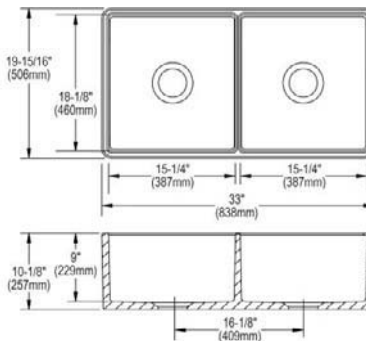

Special Note: Sink is reversible offering the option of a traditional flat front or a decorative band feature

Optional Accessories

Bottom grid

LKBG1417SS

Rinsing basket

LKWRB1518SS

Drain

LK99FC

LK99FCS

Ship Dims: 41" x 26" x 19"

Approx. Ship Weight: 117 lbs.