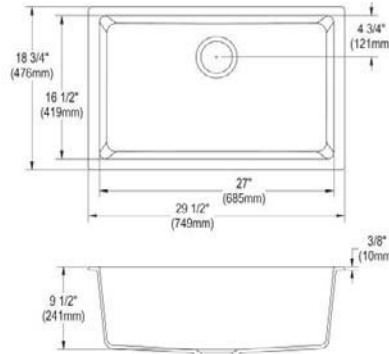

ELGRU13022

Elkay Quartz Classic® 29-1/2" x 18-3/4" x 9-1/2", Single Bowl Undermount Sink

- Dimensions: 29-1/2" x 18-3/4" x 9-1/2"
- 3-1/2" (89mm) drain opening
- 33" minimum cabinet size

Optional Accessories

Bottom Grid

LKOBG2717SS

Drain

LKQS35BK

Ship Dims: 34" x 26-1/2" x 15-3/4"

Approx. Ship Weight: 36 lbs.

ELGRU13022C

Quartz Classic® 29-1/2" x 18-3/4" x 9-1/2", Single Bowl Undermount Sink Kit

- Dimensions: 29-1/2" x 18-3/4" x 9-1/2"
- 3-1/2" (89mm) drain opening
- 33" minimum cabinet size