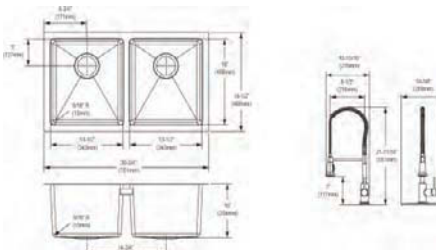

Crosstown® 16 Gauge Stainless Steel 30-3/4" x 18-1/2" x 10" Equal Double Bowl Undermount Sink Kit with Faucet

Includes: LKAV2061CR faucet, two CTXBG1214 bottom grids, two LKDD drains

Optional Accessories

Cutting board

LKCBF1316HW

Ship dims: 37-3/16" x 25-3/4" x 11-7/16"

Approx. ship weight: 51 lbs.