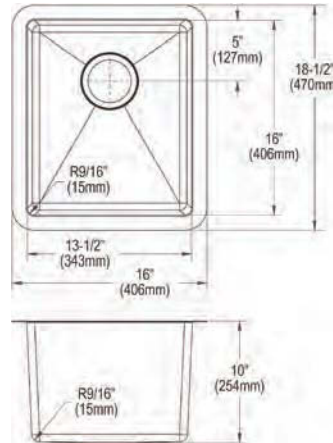

Optional Accessories

Bottom grid
CTXBG1214

Drain
LK35
LKDD

Ship dims: 17-15/16" x 26-7/8" x 12-3/16"
Approx. ship weight: 20 lbs.