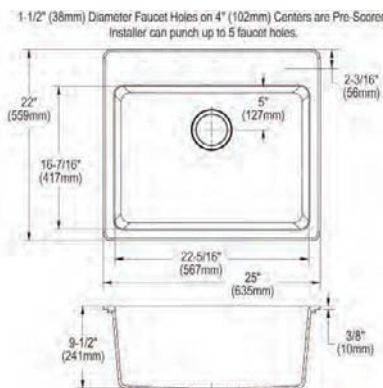

ELG2522

Elkay Quartz Classic® 25" x 22" x 9-1/2" Single Bowl Drop-in Sink

- Dimensions: 25" x 22" x 9-1/2"
- 3-5/8" (92mm) drain opening
- 30" minimum cabinet size

Optional Accessories

- **Bottom grid**
  LKOBG2217SS
- **Cutting board**
  LKCBE2217HW
- **Drain**
  LK99
  LKQD35
  LKQS35

Ship Dims: 29-3/4" x 26-3/4" x 16-1/16"
Approx. Ship Weight: 43 lbs.