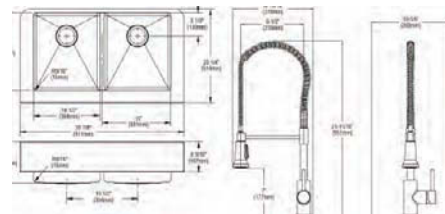

Crosstown® 18 Gauge Stainless Steel 35-7/8" x 20-1/4" x 9" Equal Double Bowl Farmhouse Sink & Faucet Kit with Aqua Divide & Drain

Includes: 2x Deep strainer drain LKDD and faucet LKAV2061CR

Optional Accessories
Drain
LKDD

Ship dims: 38-3/4" x 28-3/8" x 11-1/4"
Approx. ship weight: 51 lbs.