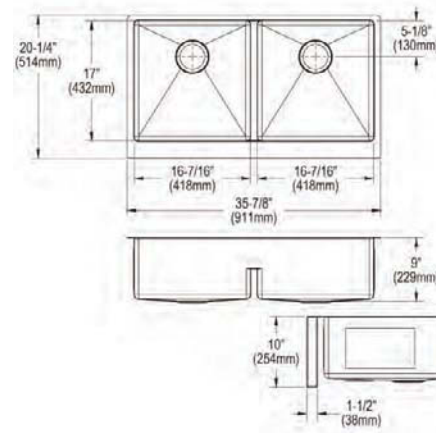

Includes: two CTXFBG1516 bottom grids, two LKDD deep strainer drains

Ship dims: 40" x 25" x 12"
Approx. ship weight: 59 lbs.

EFRUFF23417

- Dimensions: 35-7/8" x 20-1/4" x 10"
- 16 gauge
- Polished Satin finish
- 3-1/2" (89mm) drain opening
- Sound deadening: Full spray sides and bottom with Sides and Bottom pads
- 36" minimum cabinet size