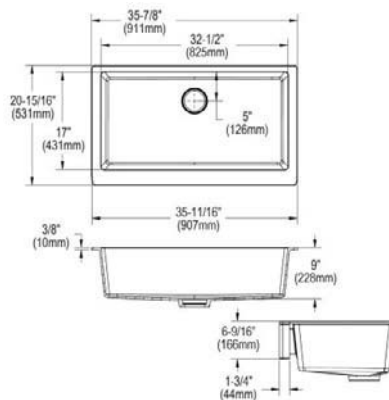

Includes: One LKPDQ1CR Perfect Drain and strainer.

Special Note: Reserve Selection products are sold exclusively, in-store and online, through authorized wholesalers.

Optional Accessories

- **Bottom grid**
  LKOBG3014SS
- **Drain**
  LKPDQ1LS
  LKPDQS
  LKPDQD1

Ship Dims: 39-1/2" x 24-1/2" x 13-1/2"
Approx. Ship Weight: 57 lbs.