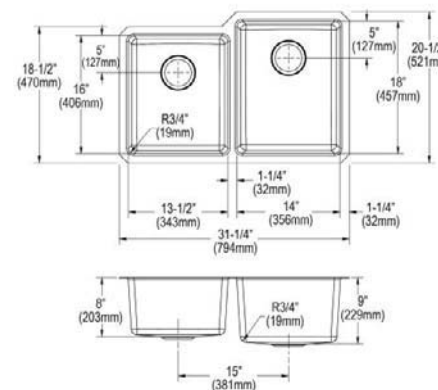

Lustertone Iconix® 18 Gauge Stainless Steel 31-1/4" x 20-1/2" x 9" Double Bowl Undermount Sink with Left Small Bowl

Special Note: Reserve Selection products are sold exclusively, in-store and online, through authorized wholesalers.

Made in USA

Extended Lead Time

Optional Accessories

Bottom grid

EBG1214

EBG1216

Drain

LKDD

Ship dims: 37-3/16" x 25-3/4" x 12-7/16"

Approx. ship weight: 32 lbs.