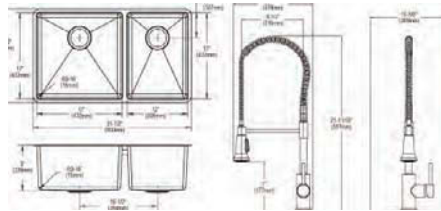

Includes: Custom fit bottom grids CTXBG1515 and CTXBG1015, 2x deep strainer drain LKDD and faucet LKAV2061CR

Optional Accessories

Bottom grid

- CTXBG1515
- CTXBG1015

Drain

LKDD

Ship dims: 37-1/2" x 20-1/16" x 10-1/16"

Approx. ship weight: 50 lbs.