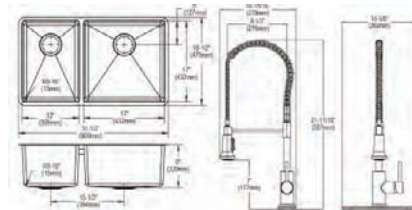

Includes: 2x deep strainer drain LKDD and faucet LKAV2061CR

Optional Accessories

Drain

LKDD

Ship dims: 38-9/16" x 25-3/16" x 10-13/16"

Approx. ship weight: 47 lbs.