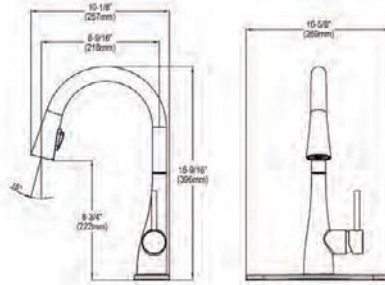

LKGT4083

Gourmet Single Hole Kitchen Faucet with Pull-down Spray and Forward Only Lever Handle

- Material: Brass
- Flow rate: 1.8 GPM
- Faucet hole size (min): 1-1/2"
- Countertop thickness: 3"
- Spout swing rotation 360°
- Spout type: Pull-down Spray
- Spray functions: Aerated, Nylon Hand Spray Hose, Spray
- Features: Solid Brass Construction

Includes: Optional Deck Plate/Escutcheon included
ADA Compliant

Optional Accessories:
LK134 - 3-Hole Deck Plate/Escutcheon
LK321 - Soap / Lotion Dispenser

Ship dims: 25" x 11" x 3"
Approx. ship weight: 7 lbs.

LKEC2031

Elkay Explore Single Hole Kitchen Faucet with Pull-down Spray and Forward Only Lever Handle

- Material: Brass
- Flow rate: 1.5 GPM
- Faucet hole size (min): 1-3/8"
- Countertop thickness: 2-1/2"
- Spout swing rotation 360°
- Spout type: Pull-down Spray
- Spray functions: Aerated, Pause, Spray, Stainless Steel Coil Hand Spray Hose
- Features: Low Flow Solid Brass Waterway Construction