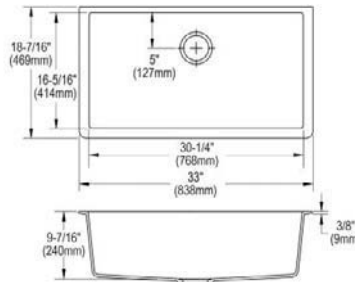

Includes: LKOBG2915SS Bottom Grid, LKQS35 Strainer, LKCLKIT Cleaning Kit
▼ Ships in multiple boxes.

Optional Accessories

Drain

- LKQD35
- LKQS35

Ship Dims: 37-5/8" x 44" x 16-1/16"
Approx. Ship Weight: 60 lbs.