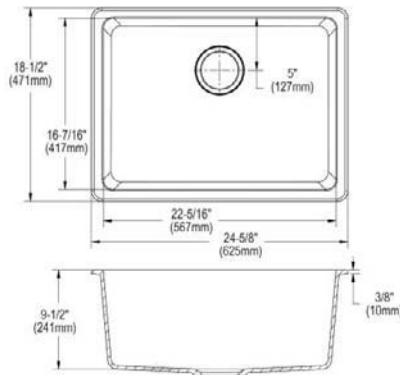

Optional Accessories

Bottom grid

LKOBG2217SS

Cutting board

LKCBEG2217HW

Drain

LK99

LKQD35

LKQS35

Ship Dims: 29-3/4" x 26-3/4" x 16-1/16"

Approx. Ship Weight: 41 lbs.