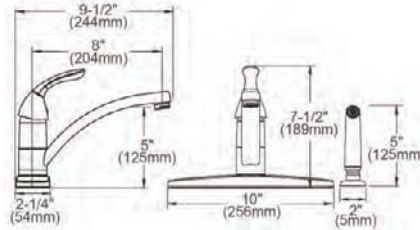

LK1001CR

Everyday Four Hole Deck Mount Kitchen Faucet with Lever Handle and Side Spray and Deck Plate/Escutcheon Chrome

Includes: Side Spray
Special Note: 1.5 GPM flow regulator installed (2.2 GPM flow regulator also included with faucet)
ADA Compliant

Ship dims: 16-9/16" x 10-7/16" x 2-9/16"

Approx. ship weight: 3 lbs.

- Material: Brass
- Flow rate: 1.5 GPM
- Faucet hole size (min): 1-3/8"
- Countertop thickness: 2-1/2"
- Spout swing rotation 360°
- Spout type: Standard Spout
- Features: Low Flow