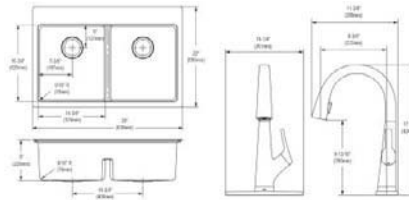

ECTSRA33229TFLC

Crosstown® 18 Gauge Stainless Steel 33" x 22" x 9" Equal Double Bowl Dual Mount Sink Kit with Filtered Faucet with Aqua Divide

Includes: LKAV7051FCR Faucet with filter included, two LKDD Drains, two CTXBG1315 Bottom Grids

Extended Lead Time

Optional Accessories

Drain

LK35

Ship dims: 38" x 24-1/2" x 10-13/16"

Approx. ship weight: 34 lbs.

- Dimensions: 33" x 22" x 9"
- 18 gauge
- Stainless Steel finish
- 3-1/2" (89mm) drain opening
- Sound deadening: Full spray sides and bottom with Sides and Bottom pads
- 36" minimum cabinet size