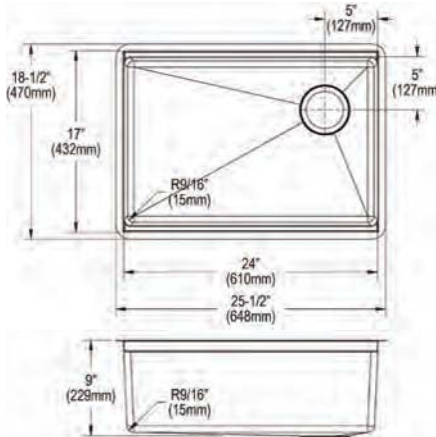

Includes: CTXBG2214 bottom grid, LKC0717SS colander, LKCB1217AC Cutting Board, LKDR1317RU drying rack, LKDR0717SS drying rack, LKDD drain

Ship dims: 30-1/8" x 25-13/16" x 12-7/8"

Approx. ship weight: 46 lbs.

ECTRU24179RTFLC

Crosstown® 18 Gauge Stainless Steel 25-1/2" x 18-1/2" x 9" Single Bowl Undermount Sink Kit with Filtered Faucet

- Dimensions: 25-1/2" x 18-1/2" x 9"
- 18 gauge
- Stainless Steel finish
- 3-1/2" (89mm) drain opening
- Sound deadening: Full spray sides and bottom with Sides and Bottom pads
- 30" minimum cabinet size