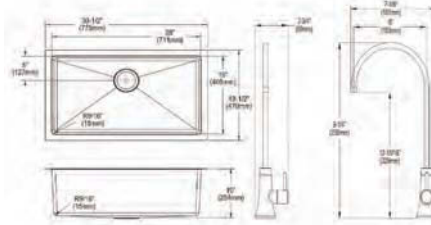

**EFRU281610TFG**

**Crosstown<sup>®</sup> 16 Gauge Stainless Steel 30-1/2" x 18-1/2" x 10" Single Bowl Undermount Sink Kit with Filtered Beverage Faucet**

- Dimensions: 30-1/2" x 18-1/2" x 10"
- 16 gauge
- Polished Satin finish
- 3-1/2" (89mm) drain opening
- Sound deadening: Full spray sides and bottom with Sides and Bottom pads
- 36" minimum cabinet size