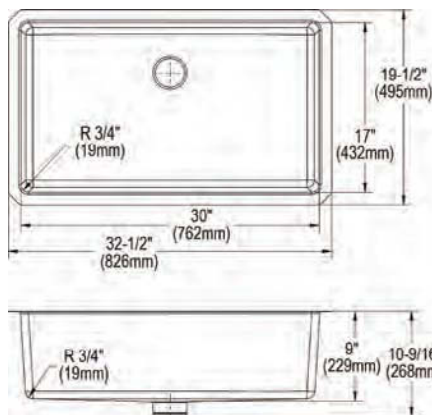

ELUHH3017TPDBG

Lustertone Iconix® 16 Gauge Stainless Steel 32-1/2" x 19-1/2" x 9" Single Bowl Undermount Sink Kit with Perfect Drain®

Includes: One EBG2815 bottom grid, one LKPD1 Perfect Drain and strainer

Special Note: Reserve Selection products are sold exclusively, in-store and online, through authorized wholesalers.

Built in USA

Optional Accessories

Bottom grid

EBG2815

Drain

LKPD1

Ship dims: 37-3/16" x 25-3/4" x 12-7/16"

Approx. ship weight: 34 lbs.

- •Dimensions: 32-1/2" x 19-1/2" x 10-9/16"
- •16 gauge
- •Luminous Satin finish
- •3-3/8" (86mm) drain opening
- •Sound deadening: Sides and Bottom pads
- •36" minimum cabinet size
- •Features: Perfect Drain