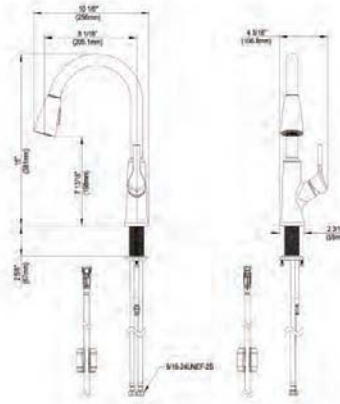

LK1410

Everyday Single Hole Kitchen Faucet with Pull-down Spray and Forward Only Lever Handle

Ship dims: 21-7/8" x 10-5/8" x 2-3/4"
Approx. ship weight: 6 lbs.

- Material: Brass
- Flow rate: 1.8 GPM
- Faucet hole size (min): 1-1/2"
- Countertop thickness: 2-1/2"
- Spout swing rotation 170°
- Spout type: Pull-down Spray
- Spray functions: Aerated