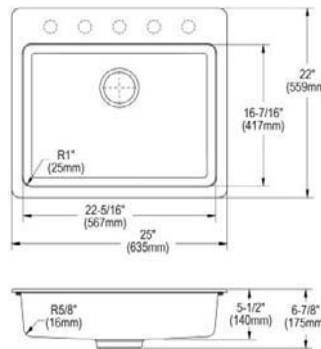

ELGAD2522PD

Elkay Quartz Classic® 25" x 22" x 5-1/2" Single Bowl Drop-in ADA Sink with Perfect Drain®

Includes: One LKPDQ1CR Perfect Drain and strainer.

Optional Accessories

Cutting board

LKCBEG2217HW

Drain

LKPDQ1LS

LKPDQS

LKPDQD1

Ship Dims: 29-1/4" x 26-1/4" x 11"

Approx. Ship Weight: 34 lbs.

- Dimensions: 25" x 22" x 6-7/8"
- 3-5/8" (92mm) drain opening
- 30" minimum cabinet size
- Features: Perfect Drain