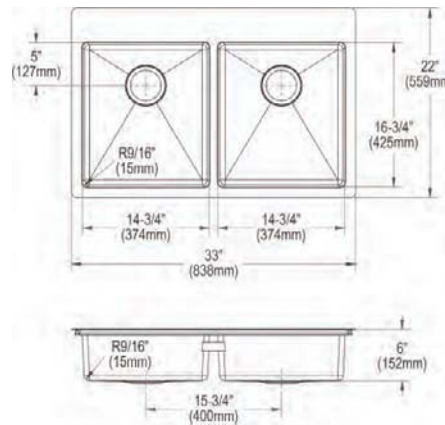

**Ship dims:** 38-3/4" x 28-3/8" x 11-1/4"

**Approx. ship weight:** 42 lbs.

**ECTSRAD33226TBG**

**Elkay Crosstown 18 Gauge Stainless Steel 33" x 22" x 6" Equal Double Bowl Dual Mount ADA Sink Kit**

- Dimensions: 33" x 22" x 6"
- 18 gauge
- Polished Satin finish
- Available in ,1,2,3,4,5 faucet holes
- 3-1/2" (89mm) drain opening
- Sound deadening: Full spray sides and bottom with Sides and Bottom pads
- 36" minimum cabinet size
- Features: Slim Rim