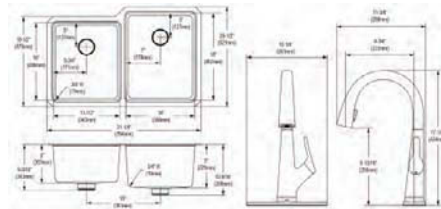

Lustertone Iconix® 16 Gauge Stainless Steel 31-1/4" x 20-1/2" x 9" Double Bowl Undermount Sink Kit with Filtered Faucet with Perfect Drain®

Includes: LKAV7051FCR Faucet with filter included, two LKPD1 Perfect Drains, EBG1216 Bottom Grid, EBG1214 Bottom Grid

Special Note: Reserve Selection products are sold exclusively, in-store and online, through authorized wholesalers.

Built in USA

Ship dims: 37-3/16" x 25-3/4" x 13-5/16"
Approx. ship weight: 38 lbs.