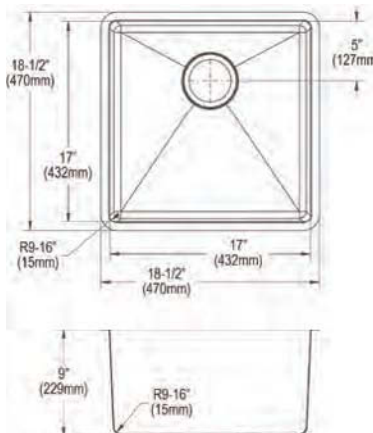

Includes: Custom fit bottom grid, deep strainer drain.

Optional Accessories

Cutting board

LKCBF17HW

Ship dims: 26" x 24" x 13"

Approx. ship weight: 24 lbs.