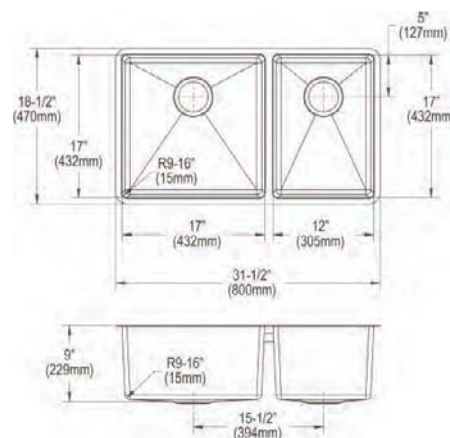

Crosstown® 18 Gauge Stainless Steel 31-1/2" x 18-1/2" x 9" 60/40 Double Bowl Undermount Sink Kit

Includes: Two custom fit bottom grids, two deep strainer drains.
Optional Accessories
Cutting board
LKCBF17HW
Ship dims: 37-1/2" x 26-1/16" x 10-1/16"
Approx. ship weight: 43 lbs.