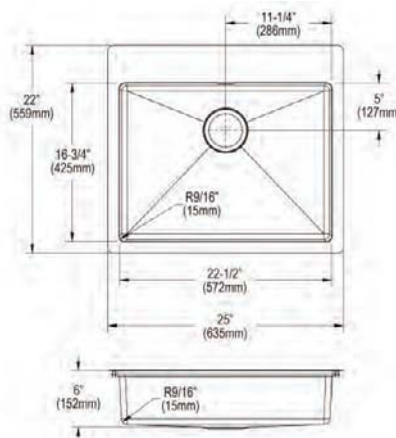

Optional Accessories
Bottom grid
CTXBG118
Ship dims: 30-1/8" x 25-3/4" x 8-7/16"
Approx. ship weight: 17 lbs.