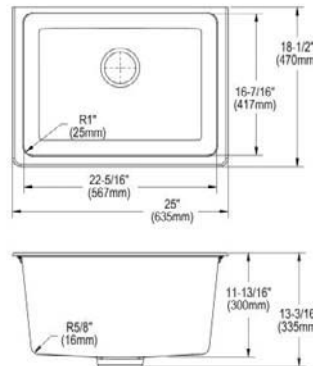

Includes: One LKPDQ1CR Perfect Drain and strainer.

Models also available with ADA depths

Optional Accessories

Cutting board

LKCBEG2217HW

Drain

LKPDQ1LS

LKPDQS

LKPDQD1

Ship Dims: 29-1/4" x 26-1/4" x 16-1/2"

Approx. Ship Weight: 42 lbs.