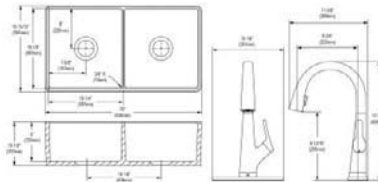

Includes: LKAV7051FCR Faucet with filter included, two LK99FC Drains, two LKBG1417SS Bottom Grids

▼ **Ships in multiple boxes.**

Ship Dims: 38-1/2" x 46" x 19"

Approx. Ship Weight: 122 lbs.