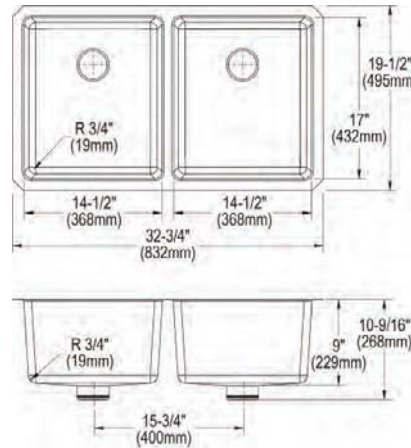

ELUHH3118TPD

- Dimensions: 32-3/4" x 19-1/2" x 10-9/16"
- 16 gauge
- Luminous Satin finish
- 3-3/8" (86mm) drain opening
- Sound deadening: Sides and Bottom pads
- 36" minimum cabinet size
- Features: Perfect Drain

Lustertone Iconix® 16 Gauge Stainless Steel, 32-3/4" x 19-1/2" x 9" Double Bowl Undermount Sink with Perfect Drain®

Includes: Two LKPD1 Perfect Drains and strainers.

Special Note: Reserve Selection products are sold exclusively, in-store and online, through authorized wholesalers.

Built in USA

Optional Accessories

Bottom grid

EBG1315

Drain

LKPD1

Ship dims: 37-1/2" x 26-1/16" x 13-11/16"

Approx. ship weight: 34 lbs.

ELUH3118T

- Dimensions: 32-3/4" x 19-1/2" x 9"
- 18 gauge
- Luminous Satin finish
- 3-1/2" (89mm) drain opening
- Sound deadening: Sides and Bottom pads
- 36" minimum cabinet size

Lustertone Iconix® 18 Gauge Stainless Steel 32-3/4" x 19-1/2" x 9" Double Bowl Undermount Sink