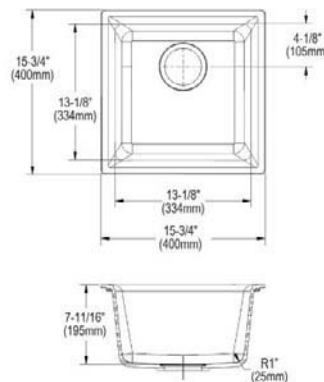

ELG1616C

Elkay Quartz Classic® 15-3/4" x 15-3/4" x 7-11/16" Single Bowl Dual Mount Bar Sink Kit

- Dimensions: 15-3/4" x 15-3/4" x 7-11/16"
- 3-1/2" (89mm) drain opening
- 21" minimum cabinet size

Includes: LKOBG1616SS Bottom Grid, LQS35 Strainer, LKCLKIT Cleaning Kit

Optional Accessories

Rinsing basket

LKWRB1209SS

Drain

- LKQD35
- LQS35

Ship Dims: 20" x 34" x 10"

Approx. Ship Weight: 22 lbs.