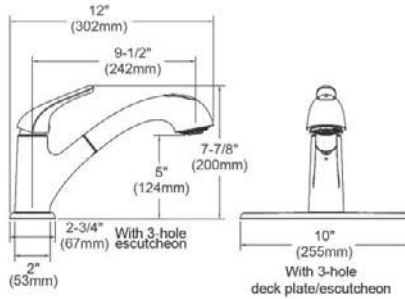

LK5000

Everyday Single Hole Deck Mount Kitchen Faucet with Pull-out Spray Lever Handle + Optional Escutcheon

Includes: Optional 3-hole deck plate/escutcheon.

Special Note: 1.5 GPM flow regulator installed (2.2 GPM flow regulator also included with faucet)

ADA Compliant

Optional Accessories:

LK320 - Soap / Lotion Dispenser

Ship dims: 15" x 7-7/8" x 2-3/4"

Approx. ship weight: 6 lbs.

- Material: Brass
- Flow rate: 1.5 GPM
- Faucet hole size (min): 1-3/8"
- Countertop thickness: 2-1/2"
- Spout swing rotation 120°
- Spout type: Pull-out Spray
- Spray functions: Aerated, Spray
- Features: Low Flow
  Solid Brass Waterway Construction