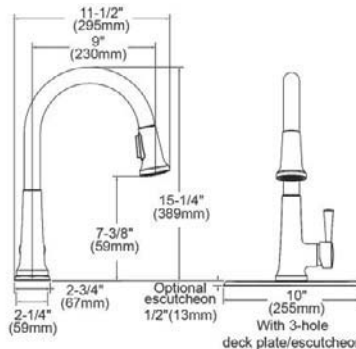

LK6000

Everyday Single Hole Deck Mount Kitchen Faucet with Pull-down Spray Forward Only Lever Handle

Special Note: 1.5 GPM flow regulator installed (2.2 GPM flow regulator also included with faucet)

ADA Compliant

Optional Accessories:

LK320 - Soap / Lotion Dispenser

Ship dims: 25-13/16" x 11" x 3-1/8"

Approx. ship weight: 6 lbs.

- Material: Brass
- Flow rate: 1.5 GPM
- Faucet hole size (min): 1-3/8"
- Countertop thickness: 2-1/2"
- Spout swing rotation 360°
- Spout type: Pull-down Spray
- Spray functions: Aerated, Pause, Spray
- Features: Low Flow
  Removable Deck Plate/Escutcheon
  Solid Brass Waterway Construction