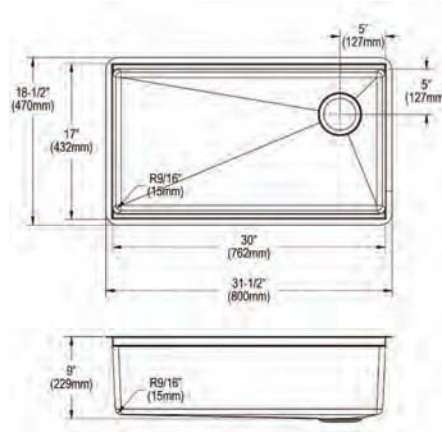

EFRU30169RTWC

Crosstown® 16 Gauge Workstation Stainless Steel, 31-1/2" x 18-1/2" x 9" Single Bowl Undermount Sink Kit

Includes: CTXBG2814 bottom grid, LKC0717SS colander, LKCB1217AC Cutting Board, LKDR1317RU drying rack, LKDR0717SS drying rack, LKDD drain

Ship dims: 37-3/16" x 25-13/16" x 12-1/2"

Approx. ship weight: 49 lbs.

- Dimensions: 31-1/2" x 18-1/2" x 9"
- 16 gauge
- Polished Satin finish
- 3-1/2" (89mm) drain opening
- Sound deadening: Full spray sides and bottom with Sides and Bottom pads
- 36" minimum cabinet size
- Features: Workstation