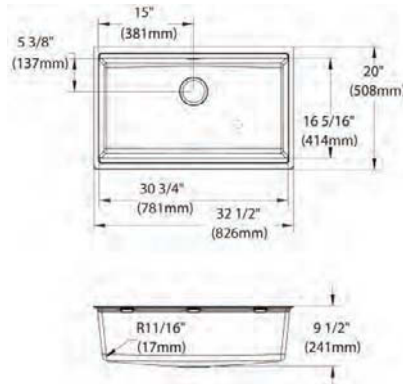

ELGRU13322W

Quartz Classic® 33" x 22" x 9-1/2" Single Bowl Undermount Workstation Sink Kit

Includes: LKQCBG2813SS Grid, LKQCCB1217AC Cutting Board, LKQCC0717SS Colander, LKQCDR0717SS Drying Rack, LKQCDR1217RU Roll-up Rack, LKQS35, LKQD35, LKCLKIT

Ship Dims: 37-1/4" x 26-1/2" x 20-7/8"
Approx. Ship Weight: 67 lbs.

- Dimensions: 32-1/2" x 19-3/8" x 9-3/8"
- 3-5/8" (92mm) drain opening
- 36" minimum cabinet size
- Features: Workstation