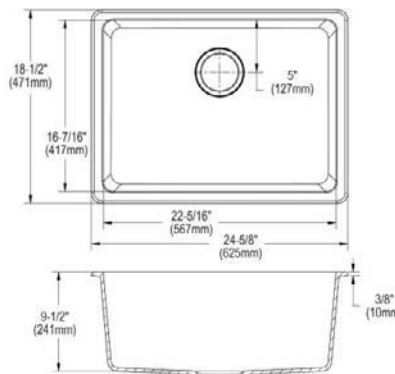

ELXU2522

Elkay Quartz Luxe® 24-5/8" x 18-1/2" x 9-1/2" Single Bowl Undermount Sink