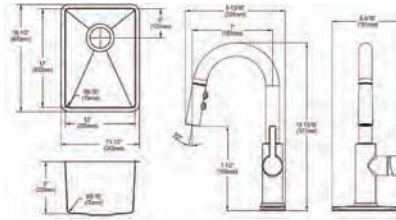

**Includes:** CTXBG118 Bottom Grid

**Optional Accessories**

**Drain**  
LK35  
LKDD

**Ship dims:** 33" x 24-1/2" x 13"  
**Approx. ship weight:** 19 lbs.

**ECTRU12179TFCBC**

**Crosstown® 18 Gauge Stainless Steel 13-1/2" x 18-1/2" x 9" Single Bowl Undermount Bar Sink & Faucet Kit with Bottom Grid & Drain**