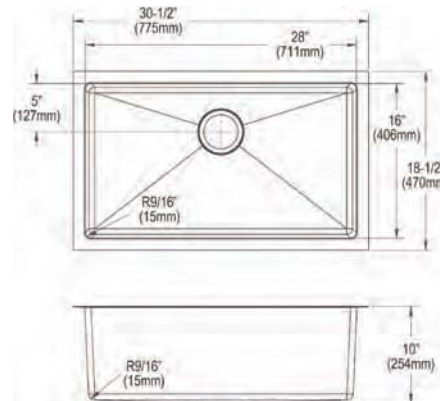

Optional Accessories
Bottom grid
CTXBG2614
Drain
LK35
LKDD
Ship dims: 19-15/16" x 12-13/16" x 29-7/8"
Approx. ship weight: 38 lbs.