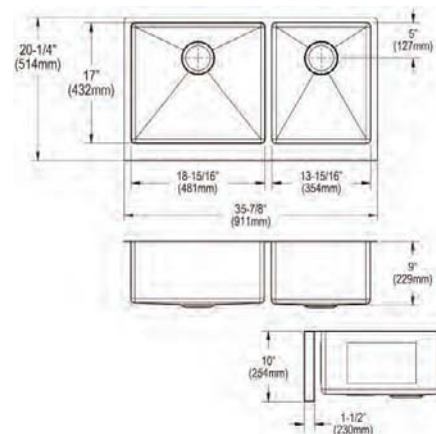

Crosstown® 16 Gauge Stainless Steel 35-7/8" x 20-1/4" x 9" Double Bowl Tall Farmhouse Sink

Optional Accessories

Bottom grid
CTXFBG1316
CTXFBG1816

Drain
LK35
LK99
LKDD

Ship dims: 40" x 25" x 12"
Approx. ship weight: 45 lbs.