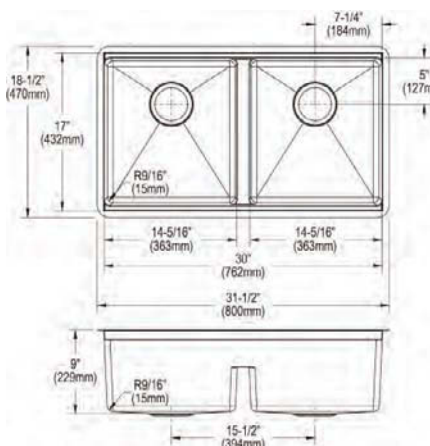

Crosstown® 18 Gauge Workstation Stainless Steel 31-1/2" x 18-1/2" x 9" Equal Double Bowl Sink Kit with Aqua Divide

Includes: Two CTXBG1314 bottom grids, LKC0717SS colander, LKCB1217AC Cutting Board, LKDR1317RU drying rack, LKDR0717SS drying rack, two LKDD drains

Ship dims: 37-3/16" x 25-13/16" x 12-1/2"

Approx. ship weight: 46 lbs.