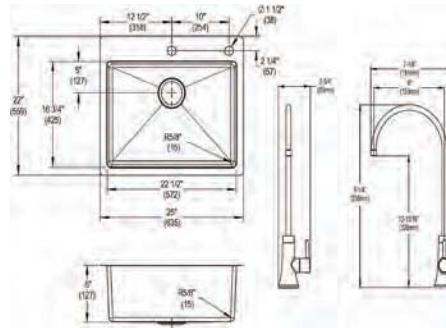

ECTSR25229TFGB

Crosstown® 18 Gauge Stainless Steel 25" x 22" x 9" Single Bowl Dual Mount Sink Kit with Filtered Beverage Faucet

Includes: LKAV71FLS Beverage Faucet and Filter with ECTSR25229T Sink, CTXBG2115 Bottom Grid

Special Note: Kitchen faucet sold separately
Optional Accessories

Drain
LK99

Ship dims: 33" x 24-1/2" x 13"
Approx. ship weight: 30 lbs.

- Dimensions: 25" x 22" x 9"
- 18 gauge
- Stainless Steel finish
- Available in Custom Hole Drilling faucet holes
- 3-1/2" (89mm) drain opening
- Sound deadening: Full spray sides and bottom with Sides and Bottom pads
- 30" minimum cabinet size
- Features: Slim Rim