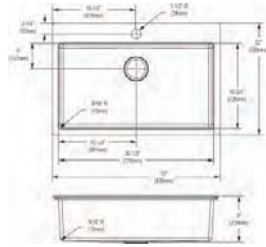

ECTSR33229TFC

Crosstown® 18 Gauge Stainless Steel 33" x 22" x 9" 1-Hole Single Bowl Dual Mount Sink Kit with Faucet

Includes: LKAV2061CR faucet, CTXBG2915 bottom grid, LKDD drain.

Optional Accessories

Cutting board

LKCBF17HW

Ship dims: 37-3/16" x 25-3/4" x 11-7/16"

Approx. ship weight: 48 lbs.

- •Dimensions: 33" x 22" x 9"
- •Faucet Dimensions: 10-15/16" x 10-5/8" x 21-11/16"
- •18 gauge
- •Polished Satin finish
- •Available in 1 faucet holes
- •3-1/2" (89mm) drain opening
- •Sound deadening: Full spray sides and bottom with Sides and Bottom pads
- •36" minimum cabinet size
- •Features: Slim Rim