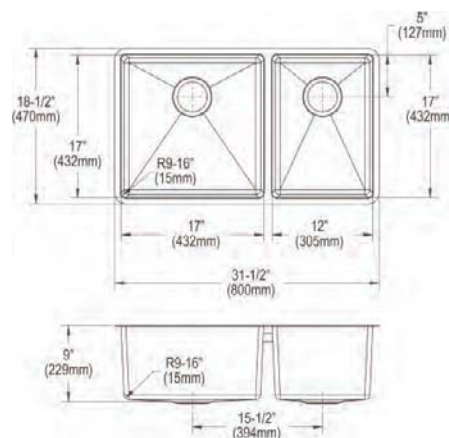

Crosstown® 18 Gauge Stainless Steel 31-1/2" x 18-1/2" x 9" 60/40 Double Bowl Undermount Sink

Optional Accessories

Bottom grid

CTXBG1015

CTXBG1515

Cutting board

LKCBF17HW

Drain

LK35

LKDD

Ship dims: 38-9/16" x 25-3/16" x 10-13/16"

Approx. ship weight: 38 lbs.