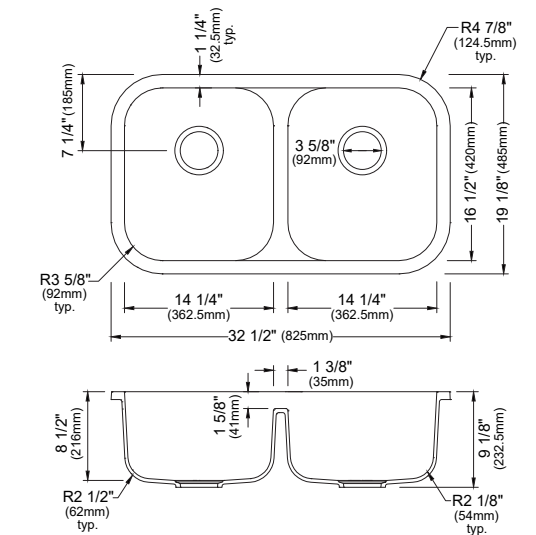

Quartz Seamless Undermount Double Bowl Kitchen Sink

WH GR CN BR BS BL