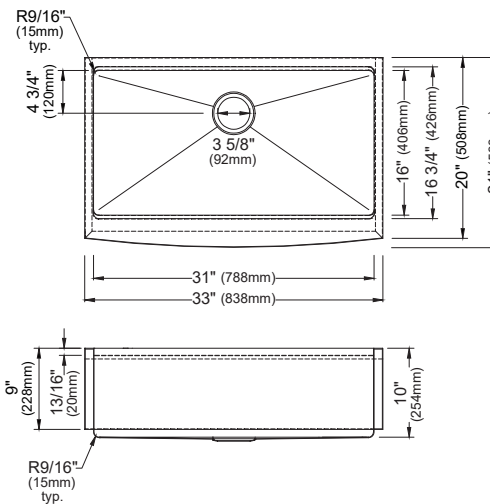

WSA-48-PK1	WSA-46-PK1	WSA-45-PK1	WSA-42-PK1
SIZE	36" x 21" x 10"	36" x 21" x 10"	33" x 21" x 10"	30" x 21" x 10"
MATERIAL	T304 16G Stainless Steel	T304 16G Stainless Steel	T304 16G Stainless Steel	T304 16G Stainless Steel
INSTALL TYPE	Apron Front	Apron Front	Apron Front	Apron Front
CONFIGURATION	Double Bowl	Single Bowl	Single Bowl	Single Bowl
MIN. CABINET SIZE	36"	36"	33"	30"
OPTIONAL DRAINS	L-2, L-2DF	L-2, L-2DF	L-2, L-2DF	L-2, L-2DF
CORNER RADIUS	R15	R15	R15	R15