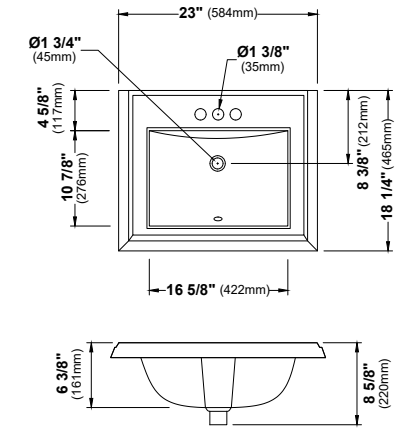

MODEL: VC-209
Vitreous China Top Mount Bathroom Vanity Sink