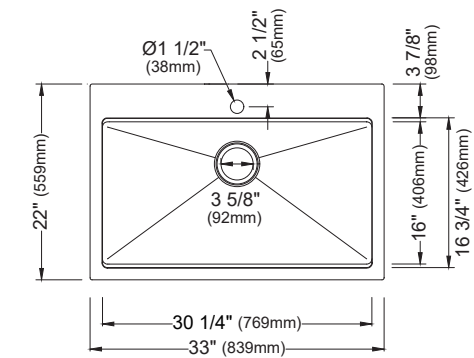

MODEL: WST-22-PK1
Stainless Steel Top Mount Single Bowl Laundry Sink