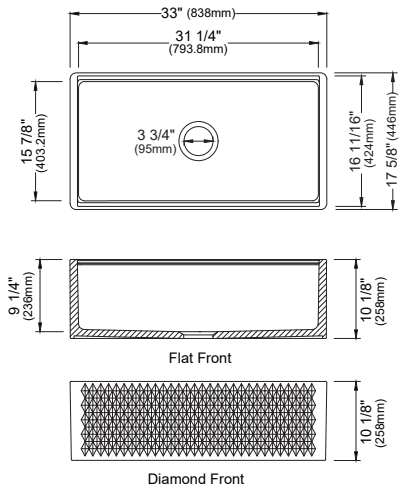

MODEL: FCWSD33SBWH-PK1
Fireclay Large Single Bowl Apron Front Workstation Kitchen Sink