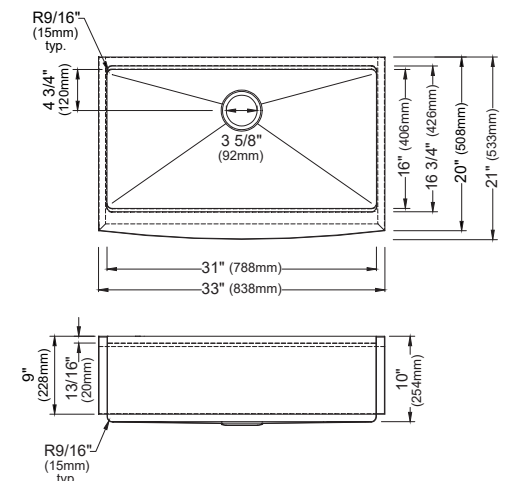

MODEL: WSA-45-PK3
Stainless Steel Large Single Bowl Apron Front Workstation Sink