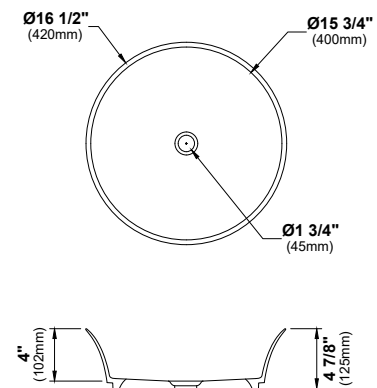

MODEL: VC-501
Vitreous China Vessel Bathroom Vanity Sink