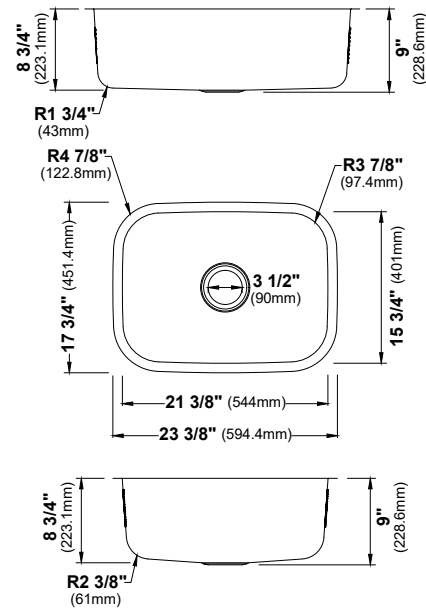

PRU31	PRU32	PRU33R	PRU33L
SIZE	32 1/4" x 18 1/2" x 9"	32" x 18 1/2" x 9"	31 1/2" x 20 1/2" x 9"	31 1/2" x 20 1/2" x 9"
MATERIAL	T304 18G Stainless Steel	T304 18G Stainless Steel	T304 18G Stainless Steel	T304 18G Stainless Steel
INSTALL TYPE	Undermount	Undermount	Undermount	Undermount
CONFIGURATION	Double Bowl	Double Bowl	Large/Small Bowl	Small/Large Bowl
MIN. CABINET SIZE	36"	36"	36"	36"
OPTIONAL GRIDS	GR-3102	GR-3108	GR-3103, GR-3104	GR-3103, GR-3104
OPTIONAL DRAINS	L-1, L-2, L-2DF	L-1, L-2, L-2DF	L-1, L-2, L-2DF	L-1, L-2, L-2DF

	PRU35	PRU36	PRU37	PRU39
SIZE	29 3/4" x 18" x 9"	32 3/8" x 18 1/2" x 9"	23 3/8" x 17 3/4" x 9"	15" x 12 5/8" x 7"
MATERIAL	T304 18G Stainless Steel	T304 18G Stainless Steel	T304 18G Stainless Steel	T304 18G Stainless Steel
INSTALL TYPE	Undermount	Undermount	Undermount	Undermount
CONFIGURATION	Single Bowl	Single Bowl	Single Bowl	Single Bowl
MIN. CABINET SIZE	33"	36"	27"	18"
OPTIONAL GRIDS	GR-3105	GR-3101	GR-3106	GR-3107
OPTIONAL DRAINS	L-1, L-2, L-2DF	L-1, L-2, L-2DF	L-1, L-2, L-2DF	L-1, L-2, L-2DF