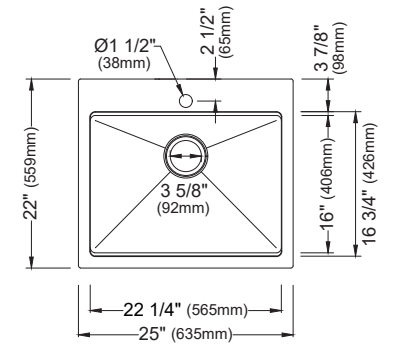

SIZE	WST-28-PK1	WST-26-PK1	WST-23-PK1	WST-22-PK1	WST-20-PK1
SIZE	33" x 22" x 10"	33" x 22" x 10"	33" x 22" x 10"	25" x 22" x 14"	25" x 22" x 10"
MATERIAL	T304 16G Stainless Steel	T304 16G Stainless Steel	T304 16G Stainless Steel	T304 16G Stainless Steel	T304 16G Stainless Steel
INSTALLATION TYPE	Top Mount	Top Mount	Top Mount	Top Mount	Top Mount
CONFIGURATION	Double Bowl	Single Bowl	Single Bowl	Single Bowl	Single Bowl
MINIMUM CABINET SIZE	33"	33"	33"	27"	27"
OPTIONAL DRAINS	L-2, L-2DF	L-2, L-2DF	L-2, L-2DF	L-2, L-2DF	L-2, L-2DF
CORNER RADIUS	R15	R15	R15	R15	R15