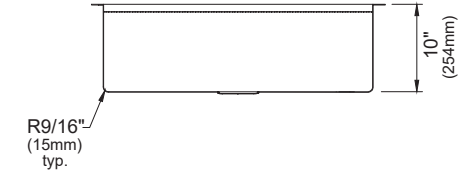

MODEL: WST-22-PK1
Stainless Steel Top Mount Single Bowl Laundry Sink