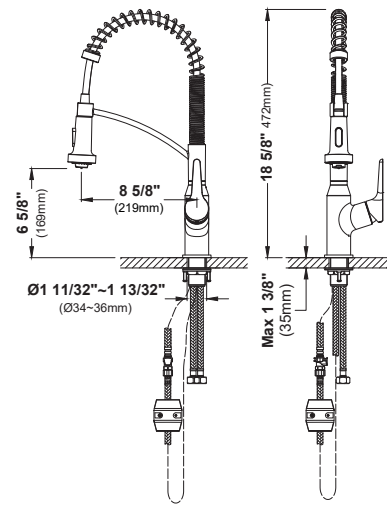

MOTION SENSOR ACTIVATED

MOTION SENSOR ACTIVATED

MOTION SENSOR ACTIVATED

	KKF210	KKF215	KKF225	KKF228	KKF250	KKF255
HEIGHT	18 5/8"	18 5/8"	20 19/32"	20 19/32"	16 1/8"	16 1/8"
SPOUT REACH	8 5/8"	8 5/8"	8 31/32"	8 31/32"	8 1/8"	8 1/8"
SPOUT HEIGHT	6 5/8"	6 3/4"	6 3/8"	6 3/8"	7 3/4"	7 3/4"
CONFIGURATION	Pull Down	Pull Down	Pull Down	Pull Down	Pull down	Pull down
WATER FLOW	1.8 GPM	1.8 GPM	1.8 GPM	1.8 GPM	1.8 GPM	1.8 GPM
SPRAY HEAD	3 Function	3 Function	2 Function	2 Function	3 Function	3 Function
SENSOR	No	Yes/Front	No	Yes/Side	No	Yes/Front