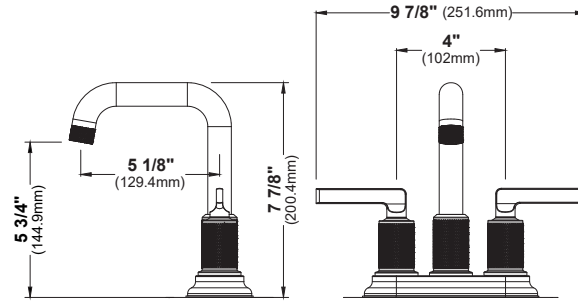

KBF534	KBF536	KBF610	KBF620	KBF650
HEIGHT	7 7/8"	7 7/8"	N/A	N/A	45 13/32"
SPOUT REACH	5 1/4"	5 1/8"	8 7/16"	7 7/32"	9 17/32"
SPOUT HEIGHT	4 3/4"	5 1/16"	N/A	N/A	39 7/16"
INSTALL TYPE	Three Hole	Two Hole	Two Hole Wall	Two Hole Wall	Single Hole Floor
STYLE	Dual Lever	Dual Lever	Single Lever	Single Lever	Single Lever
ACCESSORIES	Pop-up Drain	Pop-up Drain	None	None	None