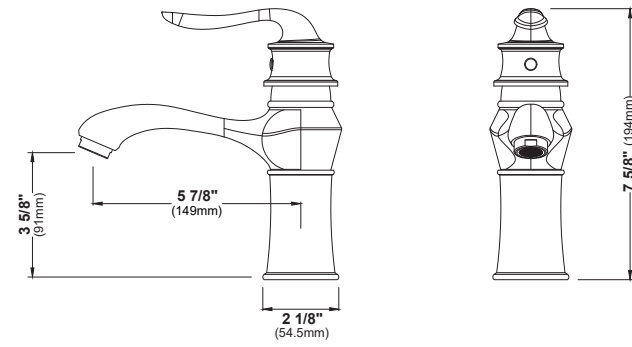

HEIGHT	7 1/16"	13 5/8"	6 7/8"	12 1/4"	5"
SPOUT REACH	5 7/8"	5 7/8"	4 7/8"	5 1/16"	5 1/8"
SPOUT HEIGHT	3 5/8"	9 9/16"	4 1/4"	9 3/4"	3 3/16"
INSTALL TYPE	Single Hole	Single Hole Vessel	Single Hole	Single Hole Vessel	Three Hole
STYLE	Single Lever	Single Lever	Single Lever	Single Lever	Dual Lever
ACCESSORIES	Pop-up Drain	Pop-up Drain	Pop-Up Drain	Pop-Up Drain	Pop-Up Drain