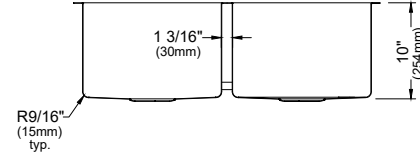

MODEL: WS-31-D1-PK1
Stainless Steel Undermount Single Bowl Workstation Bar Sink

EL-76-D1-PK1 EL-79-D1-PK1 WS-37-D1-PK1 WS-31-D1-PK1 WST-28-D1-PK1 WST-26-D1-PK1 WSA-45-D1-PK1

	EL-76-D1-PK1	EL-79-D1-PK1	WS-37-D1-PK1	WS-31-D1-PK1	WST-28-D1-PK1	WST-26-D1-PK1	WSA-45-D1-PK1
SIZE	32" x 19" x 10"	32" x 19" x 10"	32" x 18 3/4" x 10"	15" x 18 3/4" x 10"	33" x 22" x 10"	33" x 22" x 10"	33" x 21" x 10"
MATERIAL	T304 16G Stainless Steel	T304 16G Stainless Steel	T304 16G Stainless Steel	T304 16G Stainless Steel	T304 16G Stainless Steel	T304 16G Stainless Steel	T304 16G Stainless Steel
INSTALL TYPE	Undermount	Undermount	Undermount	Undermount	Top Mount	Top Mount	Apron Front
CONFIGURATION	Double Bowl	Single Bowl	Single Bowl	Single Bowl	Double Bowl	Single Bowl	Single Bowl
MIN. CABINET SIZE	36"	36"	36"	18"	33"	33"	30"
OPTIONAL DRAINS	L-2, L-2DF	L-2, L-2DF	L-2, L-2DF	L-2, L-2DF	L-2, L-2DF	L-2, L-2DF	L-2, L-2DF
CORNER RADIUS	R15	R15	R15	R15	R15	R15	R15