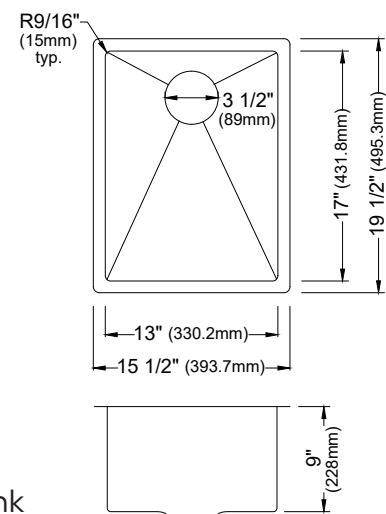

MODEL: E-505D
Stainless Steel Single Bowl Seamless Undermount Vanity Sink

MODEL: E-510
Stainless Steel Single Bowl Seamless Undermount Bar Sink

	E-550	E-540	E-510	E-528	E-525	E-520
SIZE	32 7/8" x 18 5/8" x 8 5/8"	31 1/2" x 18 1/2" x 9"	15 1/2" x 19 1/2" x 9"	22 5/8" x 18 1/2" x 14"	22 5/8" x 18 1/2" x 5 1/2"	22 5/8" x 18 1/2" x 9"
MATERIAL	T304 18G Stainless Steel	T304 18G Stainless Steel	T304 18G Stainless Steel	T304 18G Stainless Steel	T304 18G Stainless Steel	T304 18G Stainless Steel
INSTALL TYPE	Seamless Undermount	Seamless Undermount	Seamless Undermount	Seamless Undermount	Seamless Undermount	Seamless Undermount
CONFIGURATION	Double Bowl	Single Bowl	Single Bowl	Single Bowl	Single Bowl	Single Bowl
MIN. CABINET SIZE	36"	33"	18"	27"	27"	27"
OPTIONAL DRAINS	L-1, L-2, L-2DF	L-1, L-2, L-2DF	L-1, L-2, L-2DF	L-1, L-2, L-2DF	L-1, L-2, L-2DF	L-1, L-2, L-2DF
CORNER RADIUS	R15	R15	R15	R15	R15	R15
OPTIONAL GRID	GR-1004	GR-1003	GR-1001	GR-1002	GR-1002	GR-1002