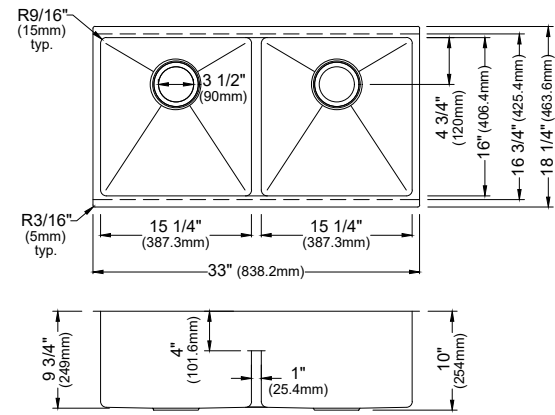

MODEL: WSTMSB2833-PK1
Stainless Steel Top Mount Large Single Bowl Workstation Sink

	WSTMDB3323-PK1	WSTMSB3333-PK1	WSTMSB2833-PK1	WSTMSB2533-PK1
SIZE	33" x 22" x 10"	33" x 22" x 10"	28" x 22" x 10"	25" x 22" x 10"
MATERIAL	T304 16G Stainless Steel	T304 16G Stainless Steel	T304 16G Stainless Steel	T304 16G Stainless Steel
INSTALL TYPE	Top Mount	Top Mount	Top Mount	Top Mount
CONFIGURATION	Double Bowl	Single Bowl	Single Bowl	Single Bowl
MIN. CABINET SIZE	33"	33"	30"	27"
OPTIONAL GRIDS	GR-4012L GR-4012R	GR-4004	GR-4011	GR-4010
OPTIONAL DRAINS	L-1, L-2	L-1, L-2	L-1, L-2	L-1, L-2
CORNER RADIUS	R15	R15	R15	R15