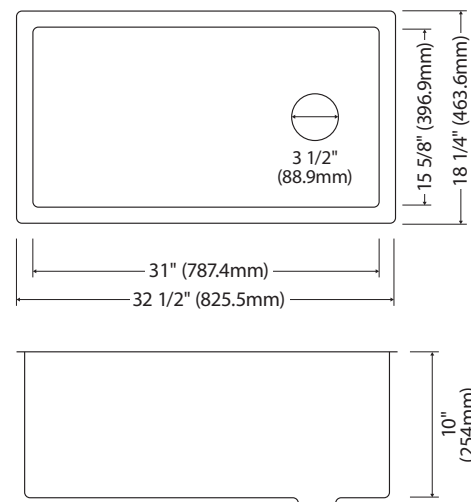

MODEL: E-440
Stainless Steel Large Single Bowl Seamless Undermount Kitchen Sink