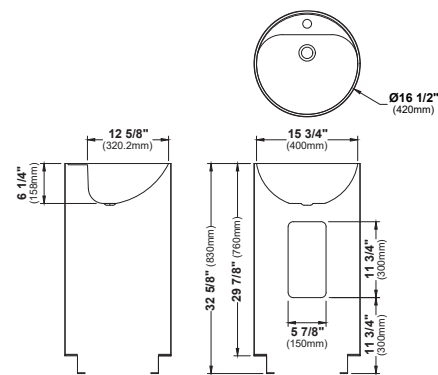

MODEL: CCP500
Stainless Steel Bathroom Pedestal Sink

	CCP100	CCP200	CCP300	CCP400	CCP500
SIZE	15" x 15" x 32 5/8"	15" x 15" x 32 5/8"	15" x 15" x 32 5/8"	16 1/2" x 16 1/2" x 32 5/8"	19 5/8" x 16 1/2" x 32 5/8"
BOWL DEPTH	3 3/4"	3 3/4"	3 3/4"	6 1/4"	4 3/8"
MATERIAL	Stainless Steel	Stainless Steel	Stainless Steel	Stainless Steel	Stainless Steel
INSTALL TYPE	Pedestal	Pedestal	Pedestal	Pedestal	Pedestal
FINISH	Brushed	Brushed	Brushed	Brushed	Brushed
POP-UP DRAIN	Included	Included	Included	Included	Included