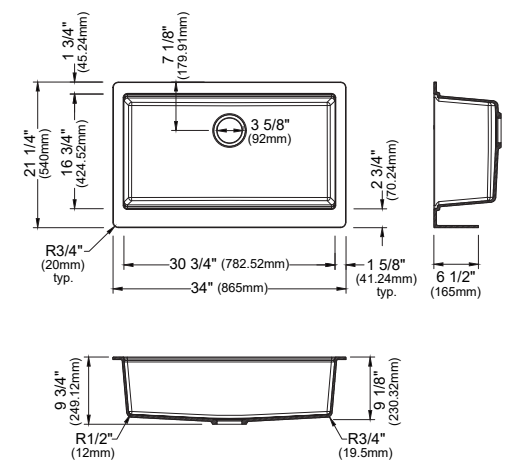

- WH
- GR
- CN
- BR
- BI
- BL

Quartz Large Single Bowl Farmhouse Sink