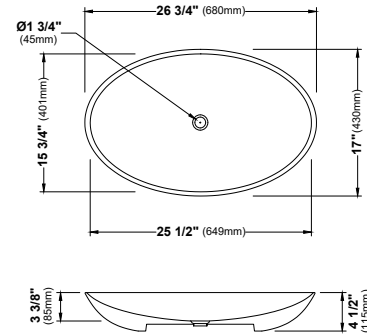

MODEL: VC-401
Vitreous China Vessel Bathroom Vanity Sink