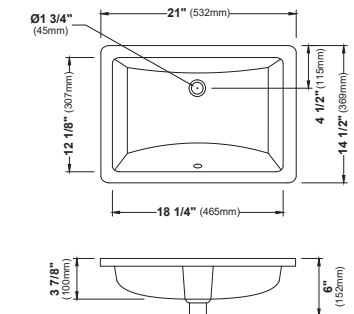

MODEL: VC-201
Vitreous China Top Mount Bathroom Vanity Sink