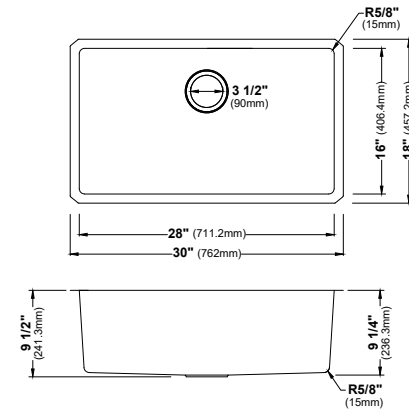

MODEL: SU73
Stainless Steel Undermount Single Bowl Kitchen Sink