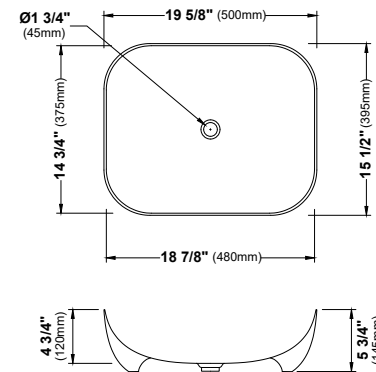

MODEL: VC-601
Vitreous China Vessel Bathroom Vanity Sink