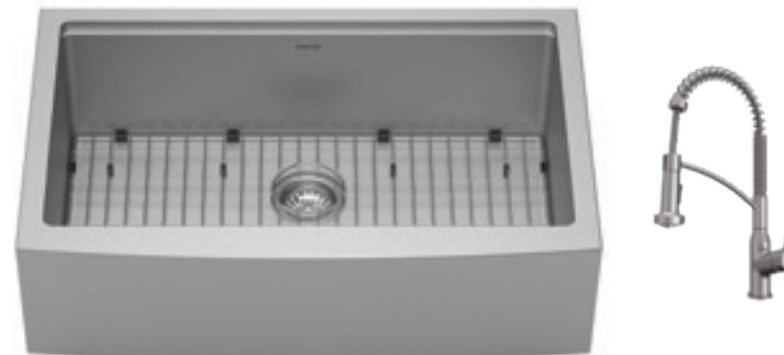

MODEL: WSA-45-PK3
Stainless Steel Large Single Bowl Apron Front Workstation Sink