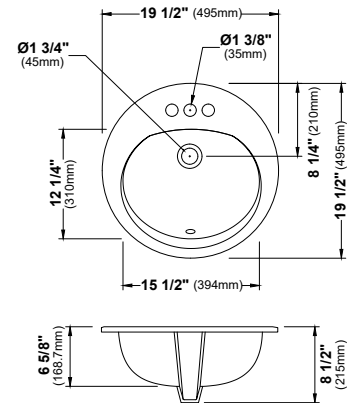

MODEL: VC-207
Vitreous China Top Mount Bathroom Vanity Sink