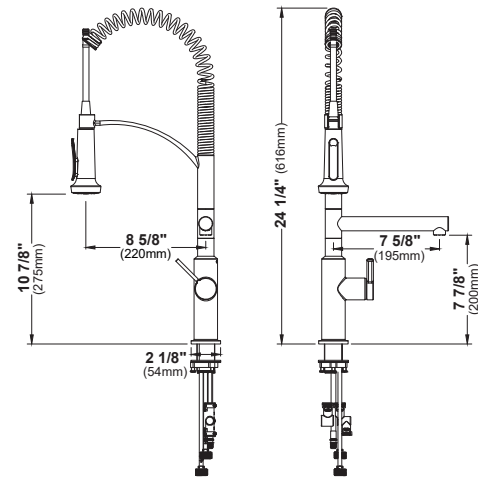

MODEL: KKF310
Auburn

MODEL: KKF350
Lagrange

MODEL: KKF365
Brampton

MODEL: KKF360
Adlington

MODEL: KKF370
Sherman

MODEL: KKF375
Chantilly

	KKF310	KKF320	KKF330	KKF340	KKF350	KKF360
HEIGHT	16 ¹ / ₁₆ "	15"	17 ³ / ₁₆ "	16 ¹ / ₁₆ "	17 ¹ / ₁₆ "	24 ¹ / ₄ "
SPOUT REACH	9"	9 ¹ / ₈ "	8 ¹¹ / ₁₆ "	8 ¹ / ₂ "	9 ³ / ₈ "	8 ¹¹ / ₁₆ "
SPOUT HEIGHT	8 ³ / ₁₆ "	8 ¹ / ₂ "	9"	7 ¹³ / ₁₆ "	8 ¹³ / ₁₆ "	7 ⁷ / ₈ "
CONFIGURATION	Pull Down	Pull Down	Pull Down	Pull Down	Pull down	Pull Down
WATER FLOW	1.8 GPM	1.8 GPM	1.8 GPM	1.8 GPM	1.8 GPM	1.8 GPM
SPRAY HEAD	2 Function	2 Function	2 Function	3 Function	2 Function	1 Function
SENSOR	No	No	No	Yes/Front	No	No