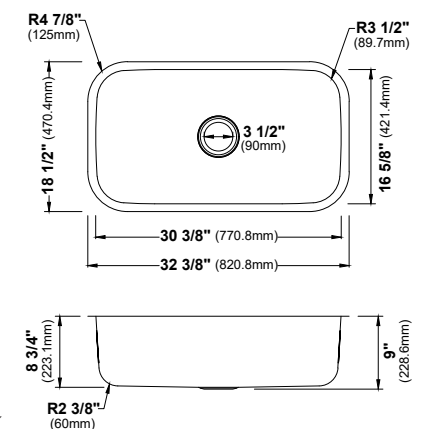

MODEL: PRU33L
Stainless Steel Undermount Small/Large Bowl Kitchen Sink

MODEL: PRU36
Stainless Steel Undermount Large Single Bowl Kitchen Sink