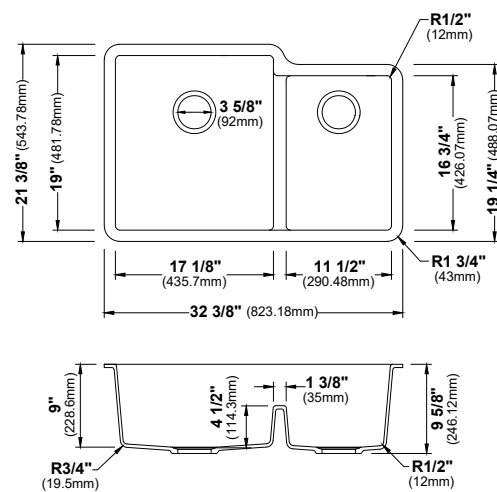

MODEL: QU-812

WH GR CN BR BI BL

Quartz Large Single Bowl Kitchen Sink