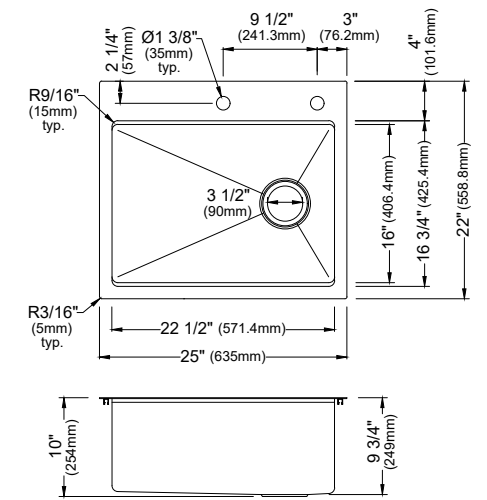

MODEL: WSTMDB3323-PK1
Stainless Steel Top Mount Double Bowl Workstation Sink

	WSTMDB3323-PK1	WSTMSB3333-PK1	WSTMSB2833-PK1	WSTMSB2533-PK1
SIZE	33" x 22" x 10"	33" x 22" x 10"	28" x 22" x 10"	25" x 22" x 10"
MATERIAL	T304 16G Stainless Steel	T304 16G Stainless Steel	T304 16G Stainless Steel	T304 16G Stainless Steel
INSTALL TYPE	Top Mount	Top Mount	Top Mount	Top Mount
CONFIGURATION	Double Bowl	Single Bowl	Single Bowl	Single Bowl
MIN. CABINET SIZE	33"	33"	30"	27"
OPTIONAL GRIDS	GR-4012L GR-4012R	GR-4004	GR-4011	GR-4010
OPTIONAL DRAINS	L-1, L-2	L-1, L-2	L-1, L-2	L-1, L-2
CORNER RADIUS	R15	R15	R15	R15