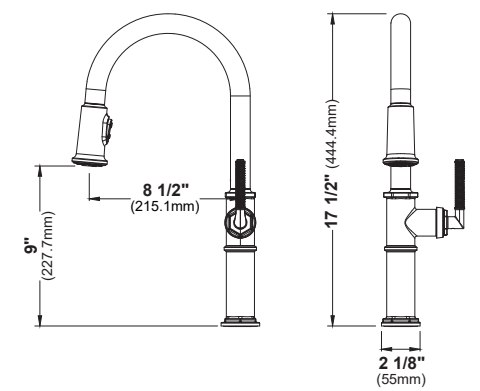

MODEL: KKF310
Auburn

MODEL: KKF350
Lagrange

MODEL: KKF365
Brampton

MODEL: KKF360
Adlington

MODEL: KKF370
Sherman

MODEL: KKF375
Chantilly

	KKF310	KKF320	KKF330	KKF340	KKF350	KKF360
HEIGHT	16 ¹ / ₁₆ "	15"	17 ³ / ₁₆ "	16 ¹ / ₁₆ "	17 ¹ / ₁₆ "	24 ¹ / ₄ "
SPOUT REACH	9"	9 ¹ / ₈ "	8 ¹¹ / ₁₆ "	8 ¹ / ₂ "	9 ³ / ₈ "	8 ¹¹ / ₁₆ "
SPOUT HEIGHT	8 ³ / ₁₆ "	8 ¹ / ₂ "	9"	7 ¹³ / ₁₆ "	8 ¹³ / ₁₆ "	7 ⁷ / ₈ "
CONFIGURATION	Pull Down	Pull Down	Pull Down	Pull Down	Pull down	Pull Down
WATER FLOW	1.8 GPM	1.8 GPM	1.8 GPM	1.8 GPM	1.8 GPM	1.8 GPM
SPRAY HEAD	2 Function	2 Function	2 Function	3 Function	2 Function	1 Function
SENSOR	No	No	No	Yes/Front	No	No