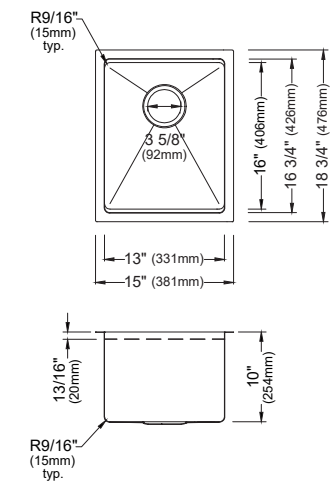

WS-34-PK1   WS-33-PK1   WS-32-PK1   WS-31-PK1

SIZE	27" x 18 3/4" x 10"	23" x 18 3/4" x 14"	23" x 18 3/4" x 10"	15" x 18 3/4" x 10"
MATERIAL	T304 16G Stainless Steel	T304 16G Stainless Steel	T304 16G Stainless Steel	T304 16G Stainless Steel
INSTALL TYPE	Undermount	Undermount	Undermount	Undermount
CONFIGURATION	Single Bowl	Single Bowl	Single Bowl	Single Bowl
MIN. CABINET SIZE	30"	27"	27"	18"
OPTIONAL DRAINS	L-2, L-2DF	L-2, L-2DF	L-2, L-2DF	L-2, L-2DF
CORNER RADIUS	R15	R15	R15	R15