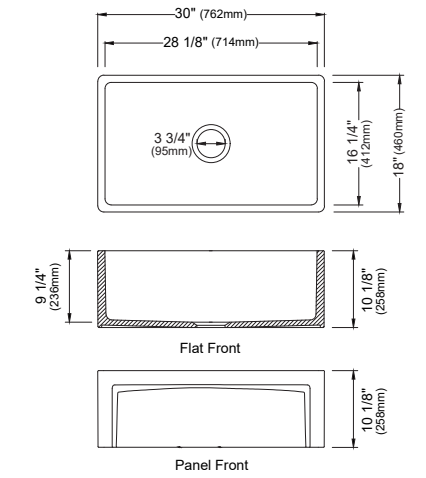

Fireclay Collection

Expertly crafted from a premium blend of clay, Karran's Fireclay Series sinks are the epitome of durability and elegance. Designed to withstand the rigors of everyday life, they are scratch, stain, heat, and crack resistant, making them a long lasting and worthwhile investment for your home.

Every fireclay farmhouse sink features a reversible apron design offering two distinct looks in one sink, giving you the freedom to customize your kitchen style. Whether you're seeking timeless charm or contemporary flair these fireclay sinks deliver the perfect blend of beauty and resilience. Upgrade your space and enjoy a kitchen that's as functional as it is stunning.

MB
WH

MB
WH

MB
WH