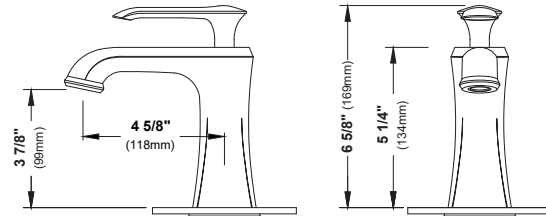

MODEL: KBF412
Woodburn