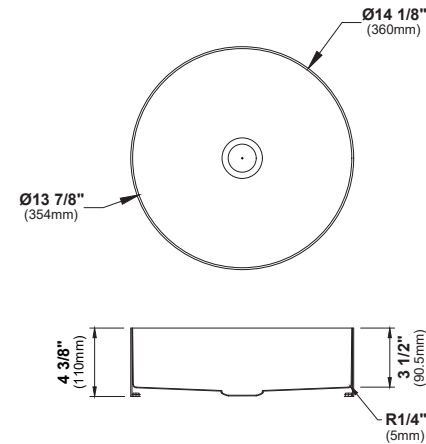

BC

MODEL: CCV500
Stainless Steel Bathroom Vessel Sink