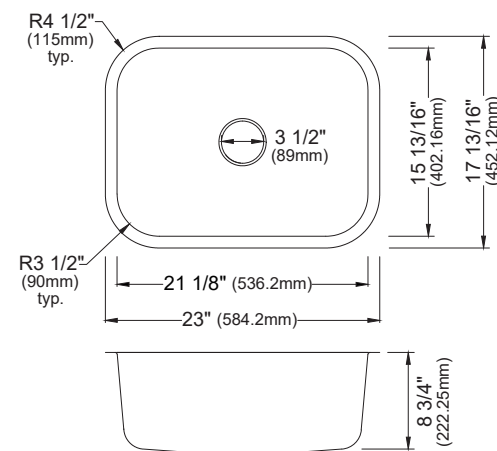

MODEL: PU59
Stainless Steel Undermount Single Bowl Bar Sink