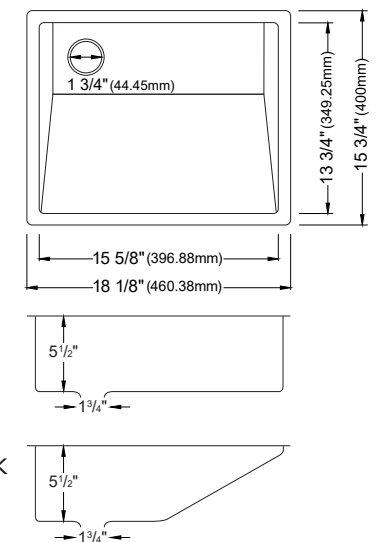

MODEL: E-505D
Stainless Steel Single Bowl Seamless Undermount Vanity Sink

MODEL: E-510
Stainless Steel Single Bowl Seamless Undermount Bar Sink

	E-550	E-540	E-510	E-528	E-525	E-520
SIZE	32 7/8" x 18 5/8" x 8 5/8"	31 1/2" x 18 1/2" x 9"	15 1/2" x 19 1/2" x 9"	22 5/8" x 18 1/2" x 14"	22 5/8" x 18 1/2" x 5 1/2"	22 5/8" x 18 1/2" x 9"
MATERIAL	T304 18G Stainless Steel	T304 18G Stainless Steel	T304 18G Stainless Steel	T304 18G Stainless Steel	T304 18G Stainless Steel	T304 18G Stainless Steel
INSTALL TYPE	Seamless Undermount	Seamless Undermount	Seamless Undermount	Seamless Undermount	Seamless Undermount	Seamless Undermount
CONFIGURATION	Double Bowl	Single Bowl	Single Bowl	Single Bowl	Single Bowl	Single Bowl
MIN. CABINET SIZE	36"	33"	18"	27"	27"	27"
OPTIONAL DRAINS	L-1, L-2, L-2DF	L-1, L-2, L-2DF	L-1, L-2, L-2DF	L-1, L-2, L-2DF	L-1, L-2, L-2DF	L-1, L-2, L-2DF
CORNER RADIUS	R15	R15	R15	R15	R15	R15
OPTIONAL GRID	GR-1004	GR-1003	GR-1001	GR-1002	GR-1002	GR-1002