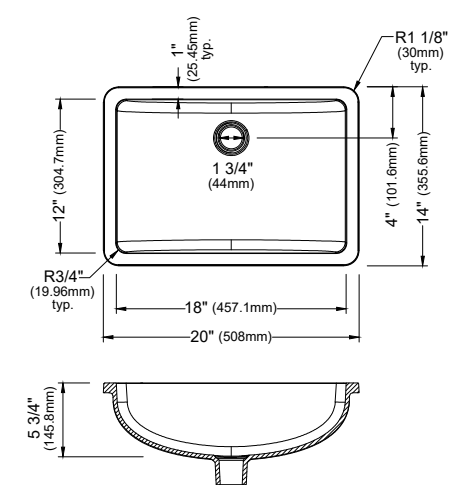

MODEL: Q-315

WH GR CN BR BS BL

Quartz Seamless Undermount Single Bowl Bar Sink