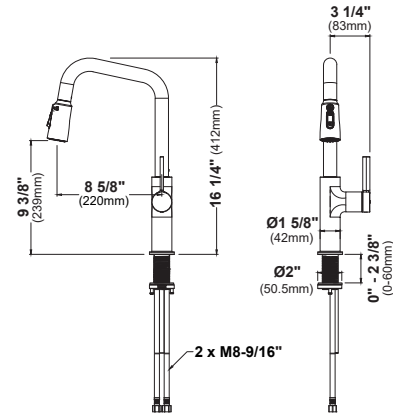

MODEL: KKF750
Faraday