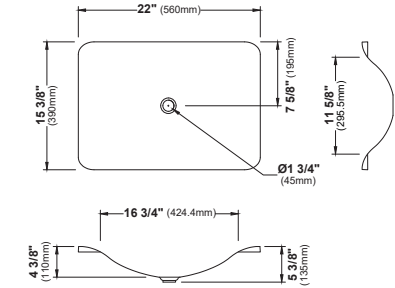

MODEL: VC-203
Vitreous China Top Mount Bathroom Vanity Sink