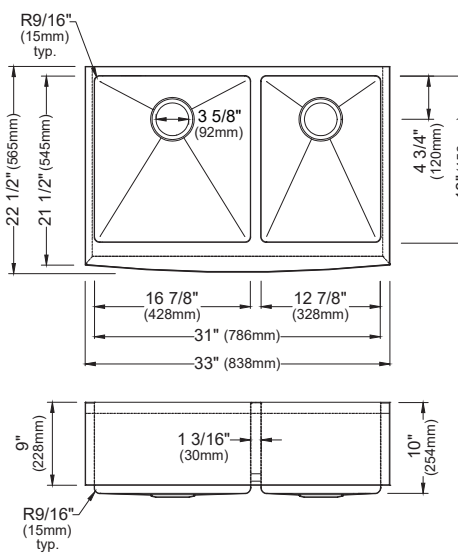

MODEL: EL-86-PK1
Stainless Steel Large/Small Bowl Apron Front Sink

	EL-88-PK1	EL-87-PK1	EL-86-PK1	EL-84-PK1	EL-82-PK1
SIZE	36" x 22 1/2" x 10"	36" x 22 1/2" x 10"	33" x 22 1/2" x 10"	33" x 22 1/2" x 10"	30" x 22 1/2" x 10"
MATERIAL	T304 16G Stainless Steel	T304 16G Stainless Steel	T304 16G Stainless Steel	T304 16G Stainless Steel	T304 16G Stainless Steel
INSTALL TYPE	Apron Front	Apron Front	Apron Front	Apron Front	Apron Front
CONFIGURATION	Double Bowl	Large/Small Bowl	Large/Small Bowl	Single Bowl	Single Bowl
MIN. CABINET SIZE	36"	36"	33"	33"	30"
OPTIONAL DRAINS	L-2, L-2DF	L-2, L-2DF	L-2, L-2DF	L-2, L-2DF	L-2, L-2DF
CORNER RADIUS	R15	R15	R15	R15	R15