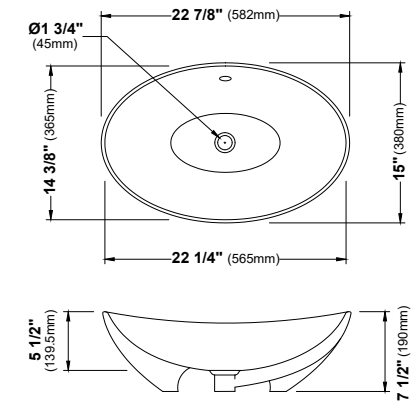

MODEL: VC-302
Vitreous China Vessel Bathroom Vanity Sink