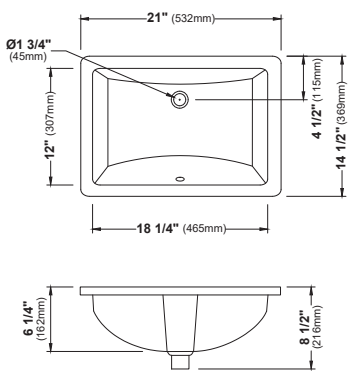

SIZE	VC-100	VC-101	VC-102	VC-103	VC-104	VC-105	VC-106
SIZE	20 1/4" x 14 3/8" x 5 1/8"	17 1/4" x 14 1/8" x 5 3/4"	19 1/4" x 15 3/4" x 6"	18 1/8" x 15" x 6"	19 1/4" x 15 3/4" x 3 3/4"	18" x 13" x 5 1/2"	21" x 14 1/2" x 6 1/4"
MATERIAL	Vitreous China	Vitreous China	Vitreous China	Vitreous China	Vitreous China	Vitreous China	Vitreous China
INSTALL TYPE	Undermount	Undermount	Undermount	Undermount	Undermount	Undermount	Undermount
FINISH	Gloss	Gloss	Gloss	Gloss	Gloss	Gloss	Gloss
MIN. CABINET SIZE	24"	21"	21"	21"	21"	21"	24"