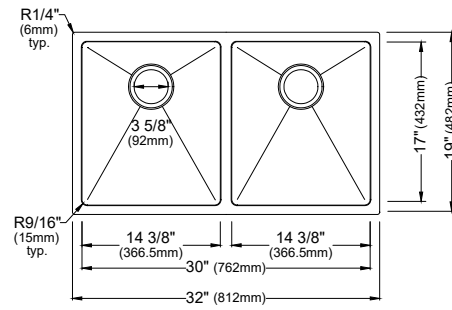

EL-76-D1-PK1 EL-79-D1-PK1 WS-37-D1-PK1 WS-31-D1-PK1 WST-28-D1-PK1 WST-26-D1-PK1 WSA-45-D1-PK1

	EL-76-D1-PK1	EL-79-D1-PK1	WS-37-D1-PK1	WS-31-D1-PK1	WST-28-D1-PK1	WST-26-D1-PK1	WSA-45-D1-PK1
SIZE	32" x 19" x 10"	32" x 19" x 10"	32" x 18 3/4" x 10"	15" x 18 3/4" x 10"	33" x 22" x 10"	33" x 22" x 10"	33" x 21" x 10"
MATERIAL	T304 16G Stainless Steel	T304 16G Stainless Steel	T304 16G Stainless Steel	T304 16G Stainless Steel	T304 16G Stainless Steel	T304 16G Stainless Steel	T304 16G Stainless Steel
INSTALL TYPE	Undermount	Undermount	Undermount	Undermount	Top Mount	Top Mount	Apron Front
CONFIGURATION	Double Bowl	Single Bowl	Single Bowl	Single Bowl	Double Bowl	Single Bowl	Single Bowl
MIN. CABINET SIZE	36"	36"	36"	18"	33"	33"	30"
OPTIONAL DRAINS	L-2, L-2DF	L-2, L-2DF	L-2, L-2DF	L-2, L-2DF	L-2, L-2DF	L-2, L-2DF	L-2, L-2DF
CORNER RADIUS	R15	R15	R15	R15	R15	R15	R15