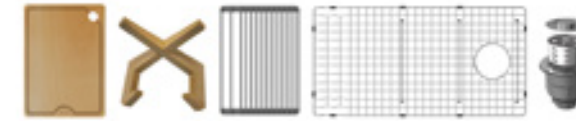

MODEL: UUMSB2732-PK1
Stainless Steel Undermount Large Single Bowl Workstation Sink