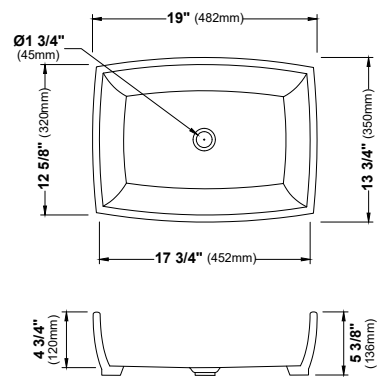

MODEL: VC-503
Vitreous China Vessel Bathroom Vanity Sink

MODEL: VC-504
Vitreous China Vessel Bathroom Vanity Sink

MODEL: VC-505
Vitreous China Vessel Bathroom Vanity Sink

	VC-424	VC-427	VC-501	VC-502	VC-503	VC-504	VC-505
SIZE	14 1/8" x 14 1/8" x 3 5/8"	16 1/2" x 16 1/2" x 4"	18 3/4" x 14 1/2" x 4 3/8"	19" x 13 3/4" x 4 3/4"	15 3/4" x 13" x 3 1/8"	24" x 15 3/8" x 4"	19 5/8" x 15 3/4" x 4 1/4"
MATERIAL	Vitreous China	Vitreous China	Vitreous China	Vitreous China	Vitreous China	Vitreous China	Vitreous China
INSTALL TYPE	Vessel	Vessel	Vessel	Vessel	Vessel	Vessel	Vessel
FINISH	Gloss	Gloss	Gloss	Gloss	Gloss	Gloss	Gloss
MIN. CABINET SIZE	18"	18"	21"	21"	18"	27"	24"