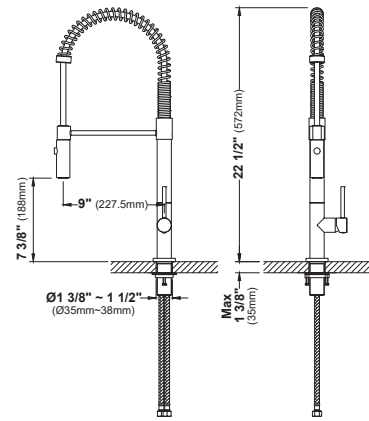

KKF220

KKF240

HEIGHT
SPOUT REACH
SPOUT HEIGHT
CONFIGURATION
WATER FLOW
SPRAY HEAD
SENSOR

HEIGHT	22 1/2"
SPOUT REACH	9"
SPOUT HEIGHT	7 3/8"
CONFIGURATION	Non-retractable
WATER FLOW	1.8 GPM
SPRAY HEAD	2 Function
SENSOR	No

HEIGHT	14 3/4"
SPOUT REACH	8 1/8"
SPOUT HEIGHT	6 3/4"
CONFIGURATION	Pull Down
WATER FLOW	1.8 GPM
SPRAY HEAD	2 Function
SENSOR	No