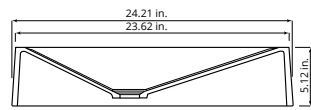

MODEL: SQS200

WH GR BL

Seacrest
Quartz Bathroom Vanity Sink