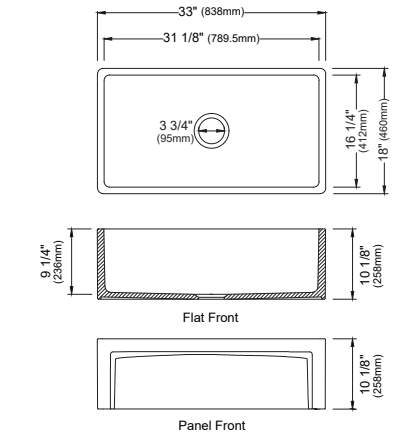

Fireclay Collection

Expertly crafted from a premium blend of clay, Karran's Fireclay Series sinks are the epitome of durability and elegance. Designed to withstand the rigors of everyday life, they are scratch, stain, heat, and crack resistant, making them a long lasting and worthwhile investment for your home.

Every fireclay farmhouse sink features a reversible apron design offering two distinct looks in one sink, giving you the freedom to customize your kitchen style. Whether you're seeking timeless charm or contemporary flair these fireclay sinks deliver the perfect blend of beauty and resilience. Upgrade your space and enjoy a kitchen that's as functional as it is stunning.

MB
WH

MB
WH

MB
WH