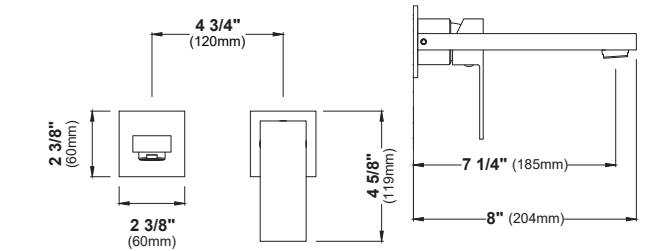

KBF534	KBF536	KBF610	KBF620	KBF650
HEIGHT	7 7/8"	7 7/8"	N/A	N/A	45 13/32"
SPOUT REACH	5 1/4"	5 1/8"	8 7/16"	7 7/32"	9 17/32"
SPOUT HEIGHT	4 3/4"	5 1/16"	N/A	N/A	39 7/16"
INSTALL TYPE	Three Hole	Two Hole	Two Hole Wall	Two Hole Wall	Single Hole Floor
STYLE	Dual Lever	Dual Lever	Single Lever	Single Lever	Single Lever
ACCESSORIES	Pop-up Drain	Pop-up Drain	None	None	None