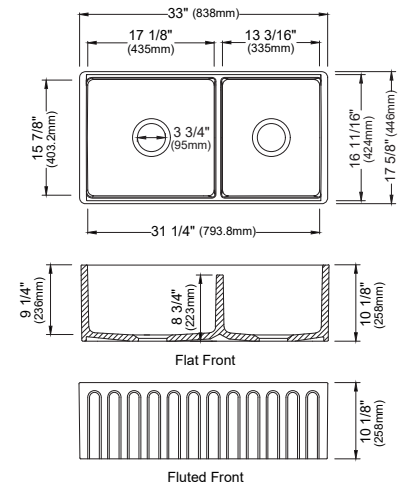

MODEL: FCWSF33DBWH-PK1
Fireclay Large/Small Bowl Apron Front Workstation Kitchen Sink