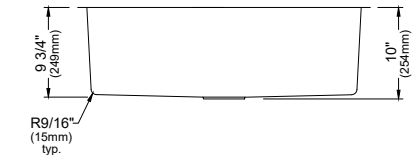

MODEL: WS-31-D1-PK1
Stainless Steel Undermount Single Bowl Workstation Bar Sink

EL-76-D1-PK1 EL-79-D1-PK1 WS-37-D1-PK1 WS-31-D1-PK1 WST-28-D1-PK1 WST-26-D1-PK1 WSA-45-D1-PK1

	EL-76-D1-PK1	EL-79-D1-PK1	WS-37-D1-PK1	WS-31-D1-PK1	WST-28-D1-PK1	WST-26-D1-PK1	WSA-45-D1-PK1
SIZE	32" x 19" x 10"	32" x 19" x 10"	32" x 18 3/4" x 10"	15" x 18 3/4" x 10"	33" x 22" x 10"	33" x 22" x 10"	33" x 21" x 10"
MATERIAL	T304 16G Stainless Steel	T304 16G Stainless Steel	T304 16G Stainless Steel	T304 16G Stainless Steel	T304 16G Stainless Steel	T304 16G Stainless Steel	T304 16G Stainless Steel
INSTALL TYPE	Undermount	Undermount	Undermount	Undermount	Top Mount	Top Mount	Apron Front
CONFIGURATION	Double Bowl	Single Bowl	Single Bowl	Single Bowl	Double Bowl	Single Bowl	Single Bowl
MIN. CABINET SIZE	36"	36"	36"	18"	33"	33"	30"
OPTIONAL DRAINS	L-2, L-2DF	L-2, L-2DF	L-2, L-2DF	L-2, L-2DF	L-2, L-2DF	L-2, L-2DF	L-2, L-2DF
CORNER RADIUS	R15	R15	R15	R15	R15	R15	R15