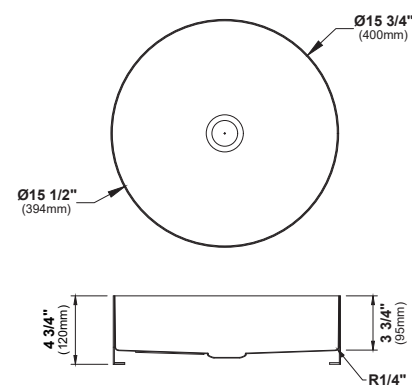

BC

MODEL: CCV300
Stainless Steel Bathroom Vessel Sink

BC

MODEL: CCV600
Stainless Steel Bathroom Vessel Sink

BC

MODEL: CCV350
Stainless Steel Bathroom Vessel Sink

	CCV100	CCV200	CCV300	CCV350	CCV400	CCV500	CCV600
SIZE	15" x 15" x 4 3/8"	14 1/8" x 14 1/8" x 4 3/8"	15 3/4" x 15 3/4" x 4 3/4"	15 3/4" x 15 3/4" x 4 3/4"	21 5/8" x 13 3/4" x 4 1/2"	15 3/4" x 15 3/4" x 3 7/8"	23 5/8" x 15 3/4" x 3 7/8"
MATERIAL	Stainless Steel	Stainless Steel	Stainless Steel	Stainless Steel	Stainless Steel	Stainless Steel	Stainless Steel
INSTALL TYPE	Vessel	Vessel	Vessel	Vessel	Vessel	Vessel	Vessel
FINISH	Brushed	Brushed	Brushed	Brushed	Brushed	Brushed	Brushed
MIN. CABINET SIZE	18"	18"	18"	18"	24"	18"	27"
POP-UP DRAIN	Included	Included	Included	Included	Included	Included	Included