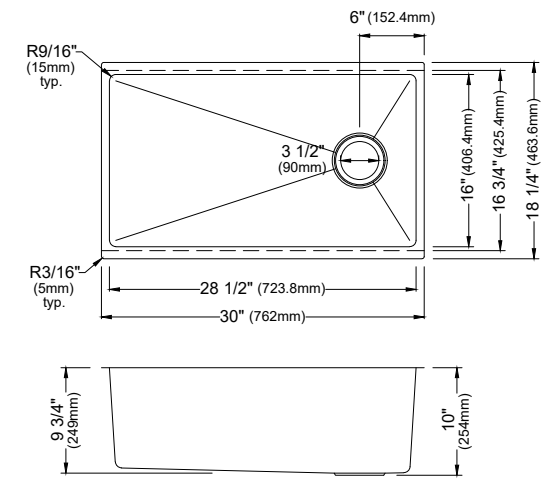

MODEL: UUMSB3031-PK1
Stainless Steel Undermount Large Single Bowl Kitchen Sink