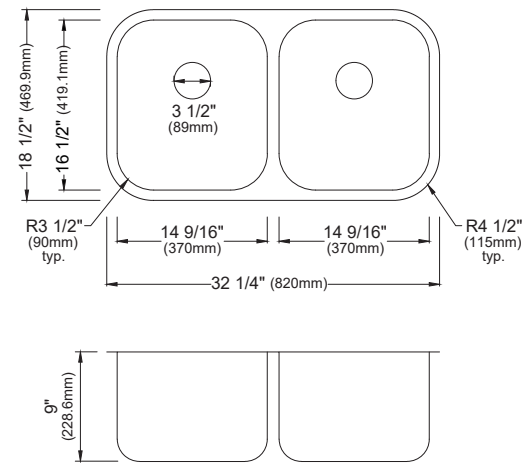

MODEL: PU51
Stainless Steel Undermount Double Bowl Kitchen Sink