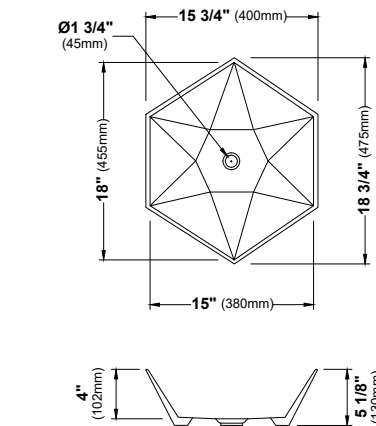

MODEL: VC-603
Vitreous China Vessel Bathroom Vanity Sink

	VC-506	VC-507	VC-511	VC-601	VC-603
SIZE	24" x 13 ³ / ₈ " x 3 ³ / ₈ "	18 ⁷ / ₈ " x 11 ³ / ₄ " x 4"	19 ⁵ / ₈ " x 15 ¹ / ₂ " x 4 ³ / ₄ "	15 ³ / ₄ " x 18 ³ / ₄ " x 4"	16 ¹ / ₂ " x 16 ¹ / ₂ " x 3 ¹ / ₂ "
MATERIAL	Vitreous China	Vitreous China	Vitreous China	Vitreous China	Vitreous China
INSTALL TYPE	Vessel	Vessel	Vessel	Vessel	Vessel
FINISH	Gloss	Gloss	Gloss	Gloss	Gloss
MIN. CABINET SIZE	27"	21"	24"	18"	18"