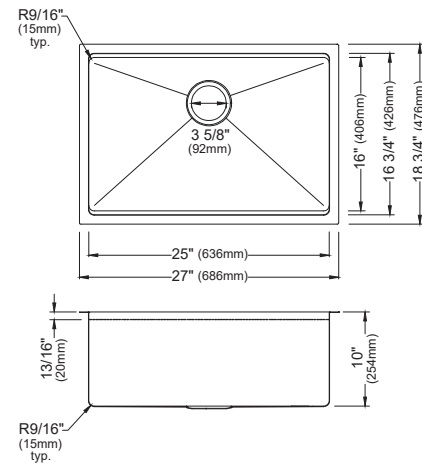

WS-34-PK1   WS-33-PK1   WS-32-PK1   WS-31-PK1

SIZE	27" x 18 3/4" x 10"	23" x 18 3/4" x 14"	23" x 18 3/4" x 10"	15" x 18 3/4" x 10"
MATERIAL	T304 16G Stainless Steel	T304 16G Stainless Steel	T304 16G Stainless Steel	T304 16G Stainless Steel
INSTALL TYPE	Undermount	Undermount	Undermount	Undermount
CONFIGURATION	Single Bowl	Single Bowl	Single Bowl	Single Bowl
MIN. CABINET SIZE	30"	27"	27"	18"
OPTIONAL DRAINS	L-2, L-2DF	L-2, L-2DF	L-2, L-2DF	L-2, L-2DF
CORNER RADIUS	R15	R15	R15	R15