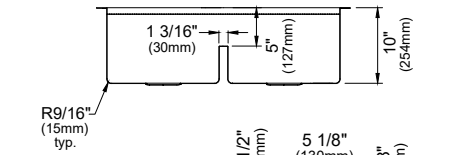

MODEL: WSA-45-D1-PK1
Stainless Steel Large Single Bowl Apron Front Workstation Sink

EL-76-D1-PK1 EL-79-D1-PK1 WS-37-D1-PK1 WS-31-D1-PK1 WST-28-D1-PK1 WST-26-D1-PK1 WSA-45-D1-PK1

	EL-76-D1-PK1	EL-79-D1-PK1	WS-37-D1-PK1	WS-31-D1-PK1	WST-28-D1-PK1	WST-26-D1-PK1	WSA-45-D1-PK1
SIZE	32" x 19" x 10"	32" x 19" x 10"	32" x 18 3/4" x 10"	15" x 18 3/4" x 10"	33" x 22" x 10"	33" x 22" x 10"	33" x 21" x 10"
MATERIAL	T304 16G Stainless Steel	T304 16G Stainless Steel	T304 16G Stainless Steel	T304 16G Stainless Steel	T304 16G Stainless Steel	T304 16G Stainless Steel	T304 16G Stainless Steel
INSTALL TYPE	Undermount	Undermount	Undermount	Undermount	Top Mount	Top Mount	Apron Front
CONFIGURATION	Double Bowl	Single Bowl	Single Bowl	Single Bowl	Double Bowl	Single Bowl	Single Bowl
MIN. CABINET SIZE	36"	36"	36"	18"	33"	33"	30"
OPTIONAL DRAINS	L-2, L-2DF	L-2, L-2DF	L-2, L-2DF	L-2, L-2DF	L-2, L-2DF	L-2, L-2DF	L-2, L-2DF
CORNER RADIUS	R15	R15	R15	R15	R15	R15	R15