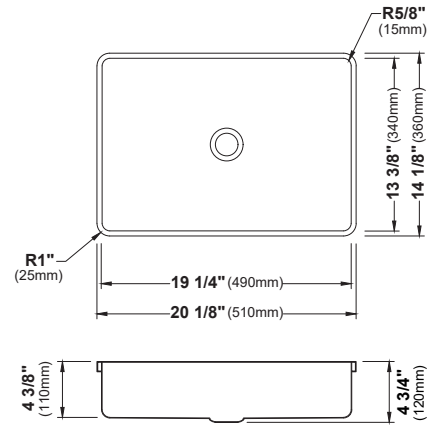

BC

MODEL: CCU100
Stainless Steel Undermount Bathroom Vanity Sink