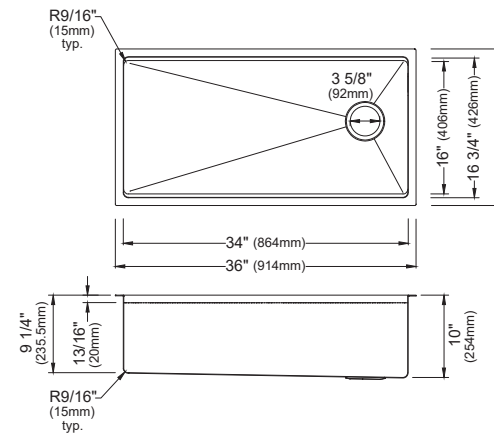

MODEL: WS-38-PK1
Stainless Steel Undermount Large Single Bowl Workstation Sink