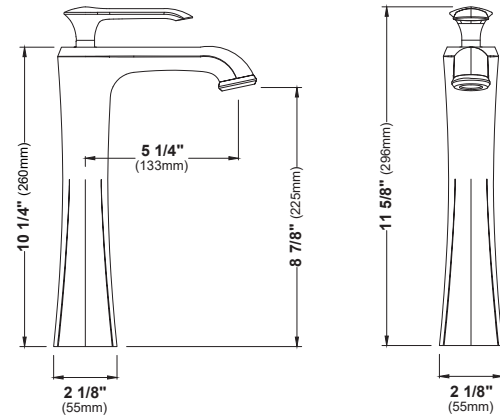

MODEL: KBF412
Woodburn

MODEL: KBF414
Woodburn

MODEL: KBF416
Woodburn

MODEL: KBF420
Kayes

MODEL: KBF422
Kayes

	KBF410	KBF412	KBF414	KBF416	KBF420	KBF422
HEIGHT	6 5/8"	11 5/8"	6 1/4"	7 3/8"	5 13/16"	12 5/16"
SPOUT REACH	4 5/8"	5 1/4"	4 5/8"	4 5/8"	4 13/16"	5 15/16"
SPOUT HEIGHT	3 7/8"	8 7/8"	4"	5 1/8"	3 13/16"	10 5/16"
INSTALL TYPE	Single Hole	Single Hole Vessel	Three Hole	Two Hole	Single Hole	Single Hole Vessel
STYLE	Single Lever	Single Lever	Dual Lever	Dual Lever	Single Lever	Single Lever
ACCESSORIES	Pop-up Drain	Pop-up Drain	Pop-Up Drain	Pop-Up Drain	Pop-Up Drain	Pop-Up Drain