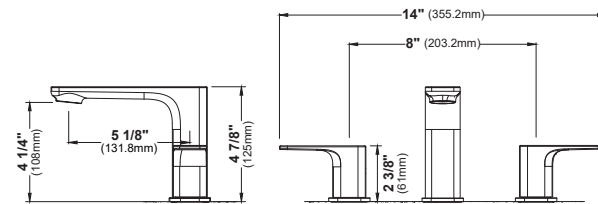

MODEL: KBF526
Randburg