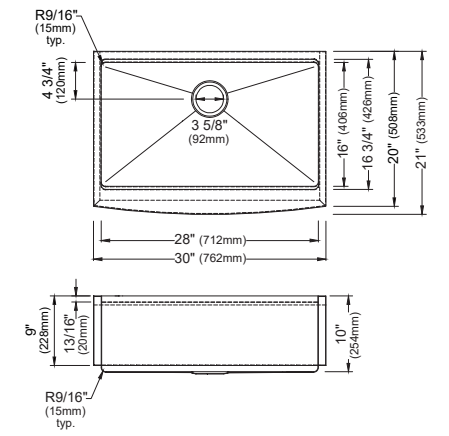

MODEL: WSA-46-PK1
Stainless Steel Large Single Bowl Apron Front Sink