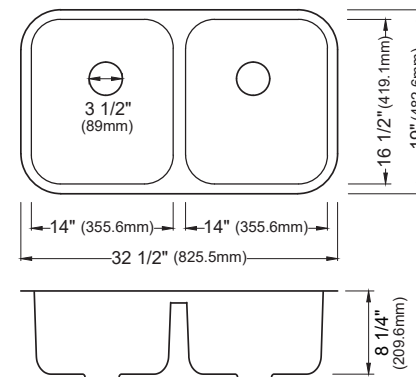

MODEL: E-340
Stainless Steel Large Single Bowl
Seamless Undermount Kitchen Sink