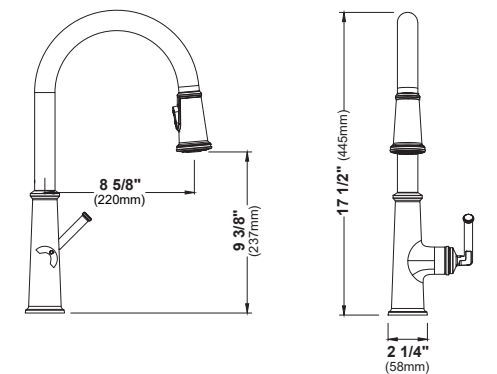

KKF220

KKF240

HEIGHT
SPOUT REACH
SPOUT HEIGHT
CONFIGURATION
WATER FLOW
SPRAY HEAD
SENSOR

HEIGHT	22 1/2"
SPOUT REACH	9"
SPOUT HEIGHT	7 3/8"
CONFIGURATION	Non-retractable
WATER FLOW	1.8 GPM
SPRAY HEAD	2 Function
SENSOR	No

HEIGHT	14 3/4"
SPOUT REACH	8 1/8"
SPOUT HEIGHT	6 3/4"
CONFIGURATION	Pull Down
WATER FLOW	1.8 GPM
SPRAY HEAD	2 Function
SENSOR	No