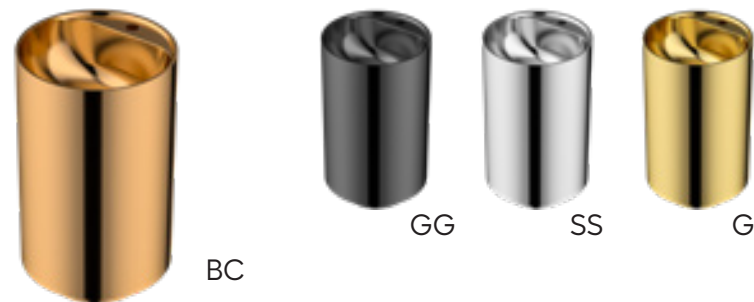

MODEL: CCP400
Stainless Steel Bathroom Pedestal Sink