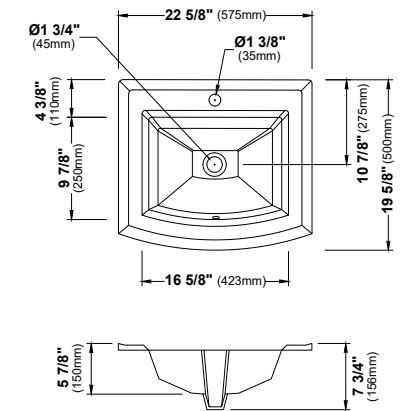

MODEL: VC-301
Vitreous China Vessel Bathroom Vanity Sink