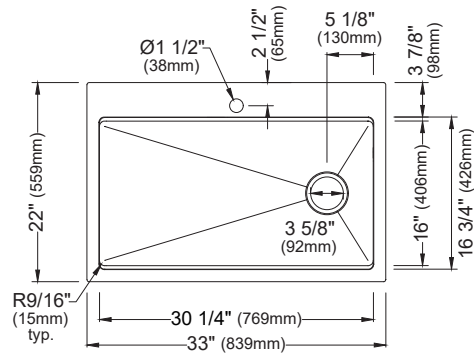

MODEL: WST-23-PK1
Stainless Steel Top Mount Large Single Bowl Kitchen Sink