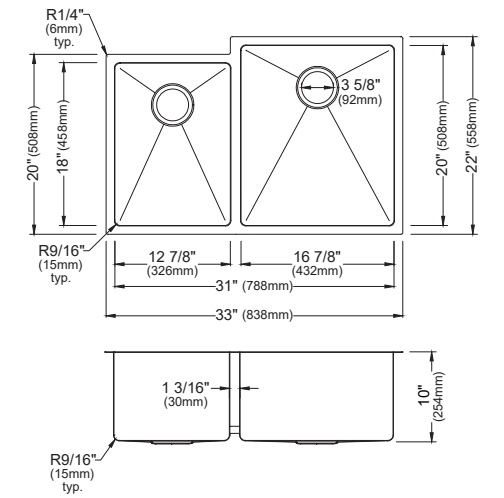

MODEL: EL-78L-PK1
Stainless Steel Undermount Large/Small Bowl Kitchen Sink