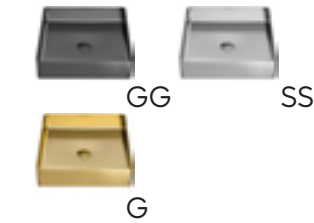

BC

MODEL: CCV300
Stainless Steel Bathroom Vessel Sink

BC

MODEL: CCV600
Stainless Steel Bathroom Vessel Sink

BC

MODEL: CCV350
Stainless Steel Bathroom Vessel Sink

	CCV100	CCV200	CCV300	CCV350	CCV400	CCV500	CCV600
SIZE	15" x 15" x 4 3/8"	14 1/8" x 14 1/8" x 4 3/8"	15 3/4" x 15 3/4" x 4 3/4"	15 3/4" x 15 3/4" x 4 3/4"	21 5/8" x 13 3/4" x 4 1/2"	15 3/4" x 15 3/4" x 3 7/8"	23 5/8" x 15 3/4" x 3 7/8"
MATERIAL	Stainless Steel	Stainless Steel	Stainless Steel	Stainless Steel	Stainless Steel	Stainless Steel	Stainless Steel
INSTALL TYPE	Vessel	Vessel	Vessel	Vessel	Vessel	Vessel	Vessel
FINISH	Brushed	Brushed	Brushed	Brushed	Brushed	Brushed	Brushed
MIN. CABINET SIZE	18"	18"	18"	18"	24"	18"	27"
POP-UP DRAIN	Included	Included	Included	Included	Included	Included	Included