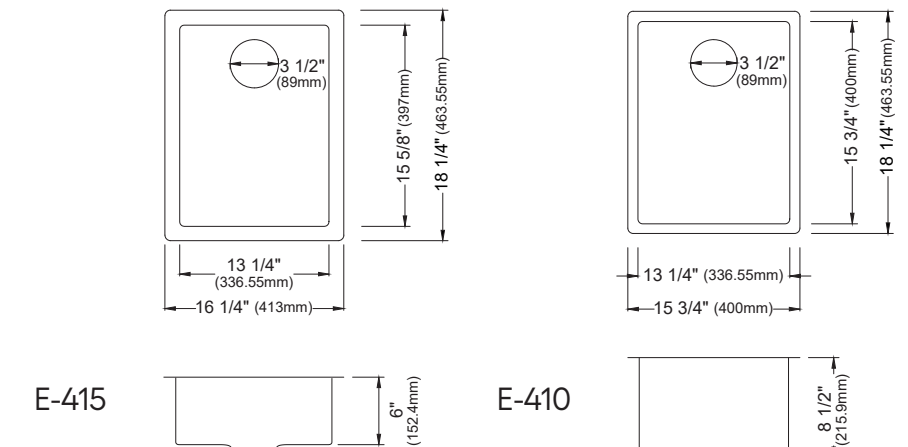

MODEL: E-415/ E-410
Stainless Steel Single Bowl Seamless Undermount Bar Sink