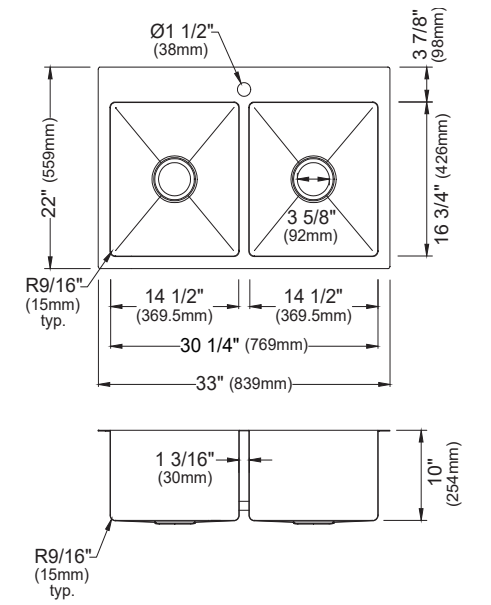

MODEL: EL-35-PK1
Stainless Steel Top Mount Double Bowl Kitchen Sink