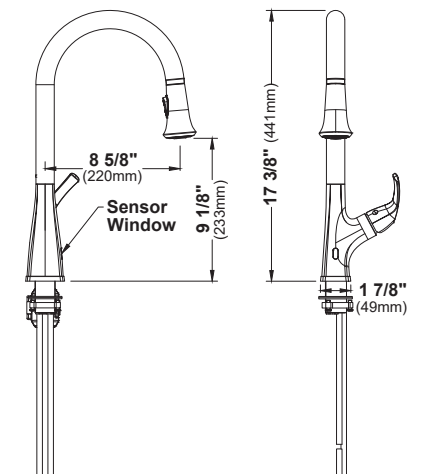

MODEL: KKF310
Auburn

MODEL: KKF350
Lagrange

MODEL: KKF365
Brampton

MODEL: KKF360
Adlington

MODEL: KKF370
Sherman

MODEL: KKF375
Chantilly

	KKF310	KKF320	KKF330	KKF340	KKF350	KKF360
HEIGHT	16 ¹ / ₁₆ "	15"	17 ³ / ₁₆ "	16 ¹ / ₁₆ "	17 ¹ / ₁₆ "	24 ¹ / ₄ "
SPOUT REACH	9"	9 ¹ / ₈ "	8 ¹¹ / ₁₆ "	8 ¹ / ₂ "	9 ³ / ₈ "	8 ¹¹ / ₁₆ "
SPOUT HEIGHT	8 ³ / ₁₆ "	8 ¹ / ₂ "	9"	7 ¹³ / ₁₆ "	8 ¹³ / ₁₆ "	7 ⁷ / ₈ "
CONFIGURATION	Pull Down	Pull Down	Pull Down	Pull Down	Pull down	Pull Down
WATER FLOW	1.8 GPM	1.8 GPM	1.8 GPM	1.8 GPM	1.8 GPM	1.8 GPM
SPRAY HEAD	2 Function	2 Function	2 Function	3 Function	2 Function	1 Function
SENSOR	No	No	No	Yes/Front	No	No