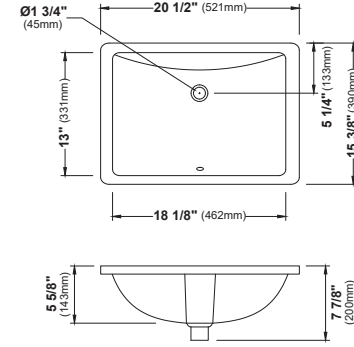

MODEL: VC-108
Vitreous China Undermount Bathroom Vanity Sink