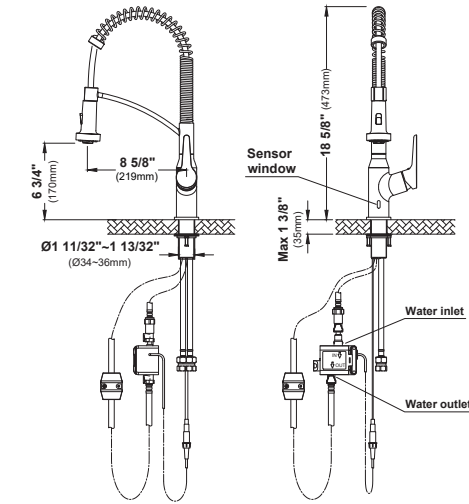

MOTION SENSOR ACTIVATED

MOTION SENSOR ACTIVATED

MOTION SENSOR ACTIVATED

	KKF210	KKF215	KKF225	KKF228	KKF250	KKF255
HEIGHT	18 5/8"	18 5/8"	20 19/32"	20 19/32"	16 1/8"	16 1/8"
SPOUT REACH	8 5/8"	8 5/8"	8 31/32"	8 31/32"	8 1/8"	8 1/8"
SPOUT HEIGHT	6 5/8"	6 3/4"	6 3/8"	6 3/8"	7 3/4"	7 3/4"
CONFIGURATION	Pull Down	Pull Down	Pull Down	Pull Down	Pull down	Pull down
WATER FLOW	1.8 GPM	1.8 GPM	1.8 GPM	1.8 GPM	1.8 GPM	1.8 GPM
SPRAY HEAD	3 Function	3 Function	2 Function	2 Function	3 Function	3 Function
SENSOR	No	Yes/Front	No	Yes/Side	No	Yes/Front