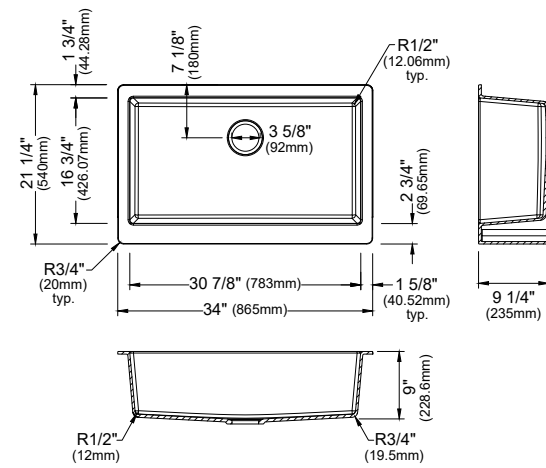

MODEL: QAR-740

- WH GR CN BR BI BL

Quartz Large Single Bowl Farmhouse Sink