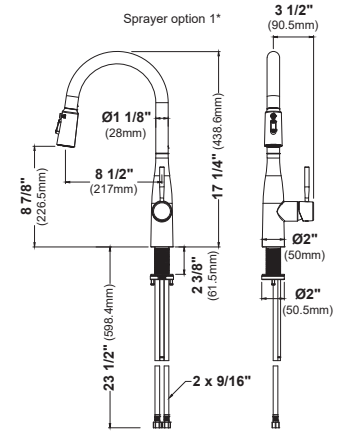

MODEL: KKF720
Stalbridge