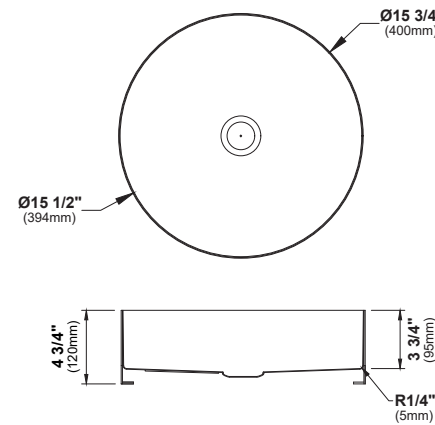

BC

MODEL: CCV600
Stainless Steel Bathroom Vessel Sink