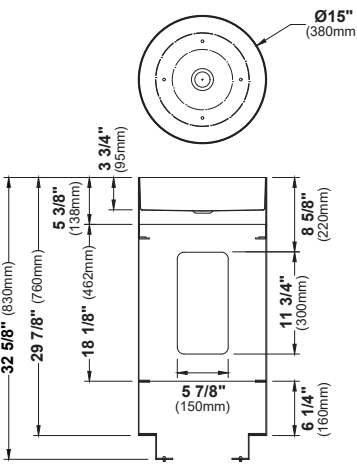

MODEL: CCP400
Stainless Steel Bathroom Pedestal Sink