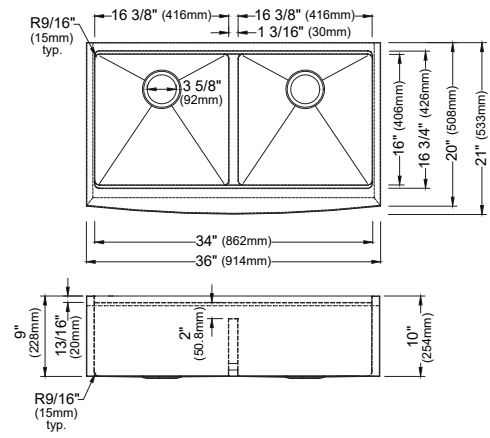

MODEL: WSA-42-PK1
Stainless Steel Large Single Bowl Apron Front Sink