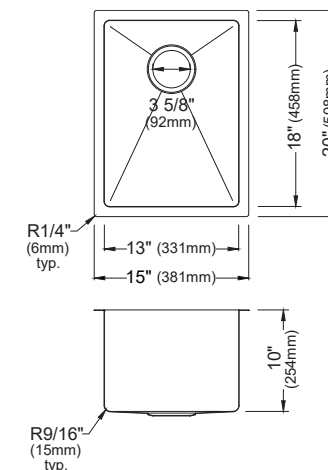

SIZE	EL-74-PK1	EL-73-PK1	EL-71-PK1	EL-35-PK1	EL-33-PK1	EL-30-PK1
SIZE	23" x 18" x 14"	23" x 18" x 10"	15" x 20" x 10"	33" x 22" x 10"	33" x 22" x 10"	25" x 22" x 10"
MATERIAL	T304 16G Stainless Steel	T304 16G Stainless Steel	T304 16G Stainless Steel	T304 16G Stainless Steel	T304 16G Stainless Steel	T304 16G Stainless Steel
INSTALL TYPE	Undermount	Undermount	Undermount	Top Mount	Top Mount	Top Mount
CONFIGURATION	Single Bowl	Single Bowl	Single Bowl	Double Bowl	Single Bowl	Single Bowl
MIN. CABINET SIZE	27"	27"	18"	33"	33"	27"
OPTIONAL DRAINS	L-2, L-2DF	L-2, L-2DF	L-2, L-2DF	L-2, L-2DF	L-2, L-2DF	L-2, L-2DF
CORNER RADIUS	R15	R15	R15	R15	R15	R15