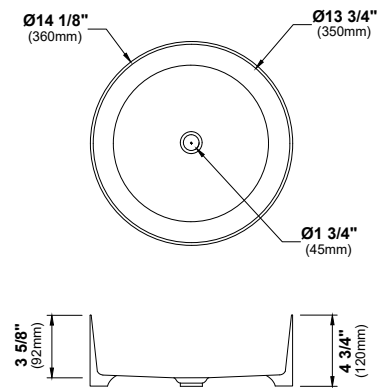

MODEL: VC-427
Vitreous China Vessel Bathroom Vanity Sink