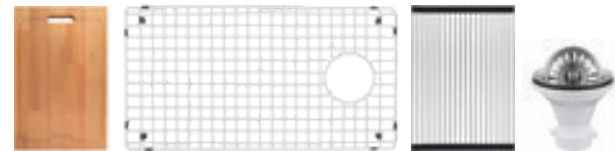

Stainless Steel Waste Chutes