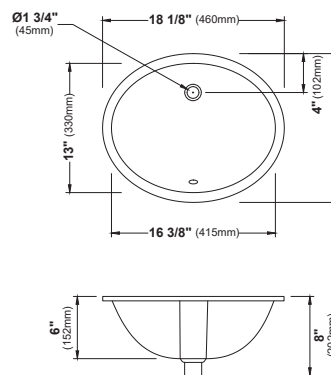

MODEL: VC-104
Vitreous China Undermount Bathroom Vanity Sink