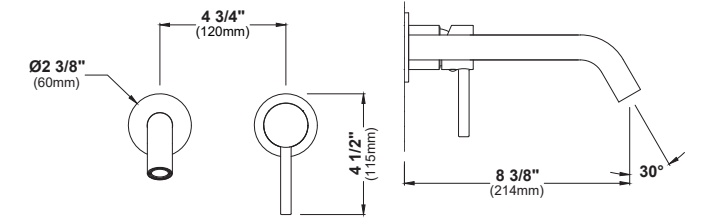

KBF534	KBF536	KBF610	KBF620	KBF650
HEIGHT	7 7/8"	7 7/8"	N/A	N/A	45 13/32"
SPOUT REACH	5 1/4"	5 1/8"	8 7/16"	7 7/32"	9 17/32"
SPOUT HEIGHT	4 3/4"	5 1/16"	N/A	N/A	39 7/16"
INSTALL TYPE	Three Hole	Two Hole	Two Hole Wall	Two Hole Wall	Single Hole Floor
STYLE	Dual Lever	Dual Lever	Single Lever	Single Lever	Single Lever
ACCESSORIES	Pop-up Drain	Pop-up Drain	None	None	None