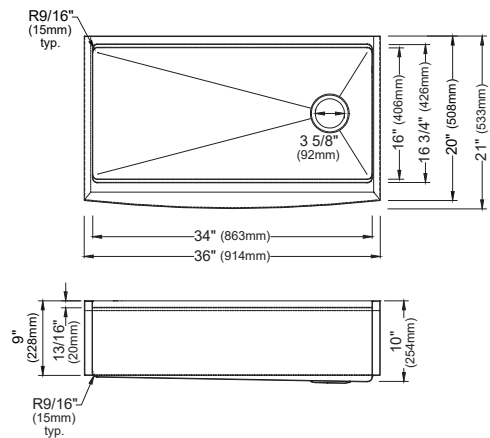

MODEL: WSA-45-PK1
Stainless Steel Large Single Bowl Apron Front Sink