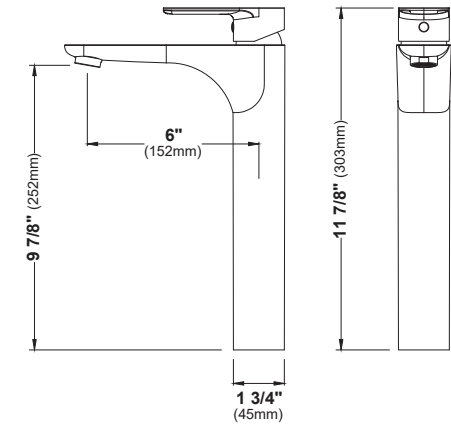

MODEL: KBF412
Woodburn

MODEL: KBF414
Woodburn

MODEL: KBF416
Woodburn

MODEL: KBF420
Kayes

MODEL: KBF422
Kayes

	KBF410	KBF412	KBF414	KBF416	KBF420	KBF422
HEIGHT	6 5/8"	11 5/8"	6 1/4"	7 3/8"	5 13/16"	12 5/16"
SPOUT REACH	4 5/8"	5 1/4"	4 5/8"	4 5/8"	4 13/16"	5 15/16"
SPOUT HEIGHT	3 7/8"	8 7/8"	4"	5 1/8"	3 13/16"	10 5/16"
INSTALL TYPE	Single Hole	Single Hole Vessel	Three Hole	Two Hole	Single Hole	Single Hole Vessel
STYLE	Single Lever	Single Lever	Dual Lever	Dual Lever	Single Lever	Single Lever
ACCESSORIES	Pop-up Drain	Pop-up Drain	Pop-Up Drain	Pop-Up Drain	Pop-Up Drain	Pop-Up Drain