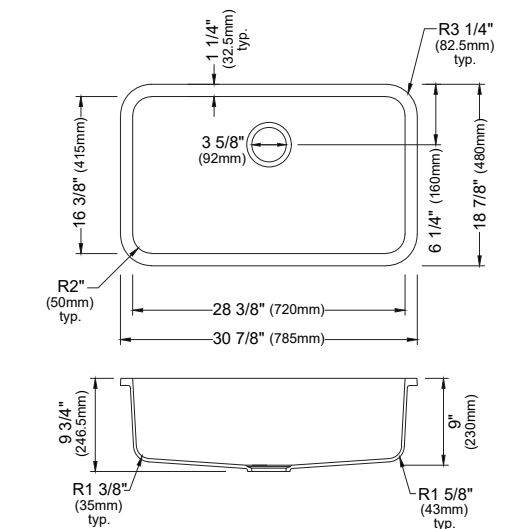

Quartz Seamless Undermount Large Single Bowl Kitchen Sink

WH GR CN BR BS BL