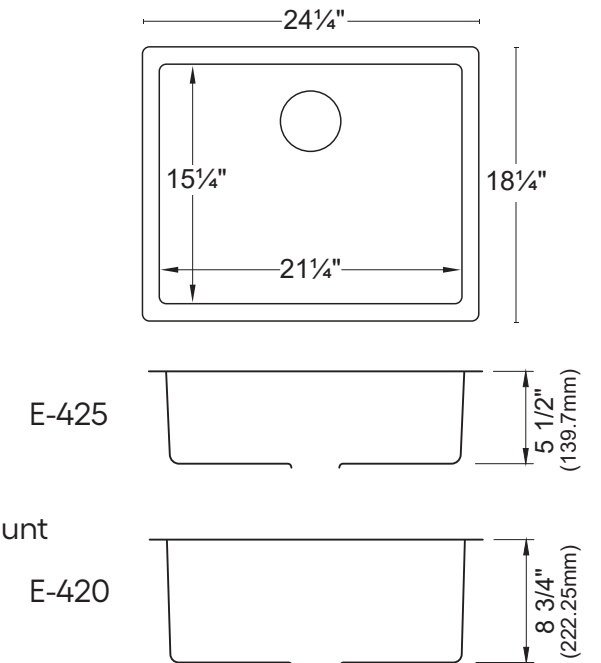

SIZE	EWS-545	E-440	E-425	E-420	E-415	E-410
SIZE	32 1/2" x 18 1/4" x 10"	31 1/2" x 18" x 8 3/4"	24 1/4" x 18 1/4" x 5 1/2"	24 1/4" x 18 1/4" x 8 3/4"	16 1/4" x 18 1/4" x 6"	15 3/4" x 18 1/4" x 8 1/2"
MATERIAL	18G Stainless Steel	18G Stainless Steel	18G Stainless Steel	18G Stainless Steel	18G Stainless Steel	18G Stainless Steel
INSTALL TYPE	Seamless Undermount	Seamless Undermount	Seamless Undermount	Seamless Undermount	Seamless Undermount	Seamless Undermount
CONFIGURATION	Single Bowl	Single Bowl	Single Bowl	Single Bowl	Single Bowl	Single Bowl
MIN. CABINET SIZE	33"	33"	27"	27"	18"	18"
OPTIONAL DRAINS	L-1, L-2, L-2DF	L-1, L-2, L-2DF	L-1, L-2, L-2DF	L-1, L-2, L-2DF	L-1, L-2, L-2DF	L-1, L-2, L-2DF
CORNER RADIUS	R12	R20	R20	R20	R20	R20
OPTIONAL GRID	GR-3022	GR-5003	GR-5002	GR-5002	GR-5001	GR-5001