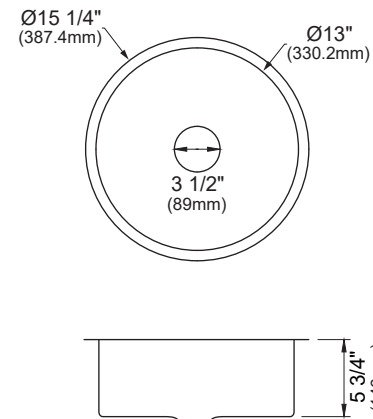

MODEL: E-305
Stainless Steel Seamless Undermount Vanity Sink