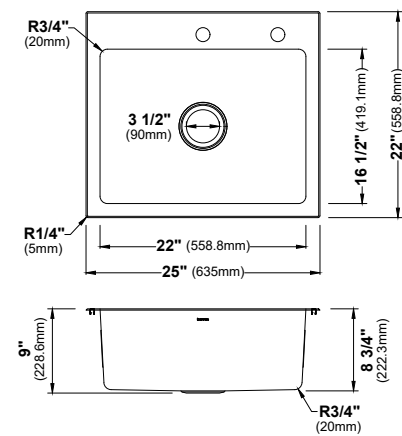

MODEL: UMSB2311-PK1
Stainless Steel Undermount Single Bowl Kitchen Sink