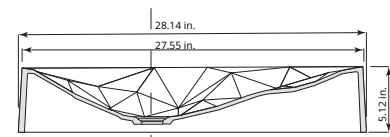

Mirage
Quartz Bathroom Vanity Sink

MODEL: SQS400

WH GR BL

Diamond
Quartz Bathroom Vanity Sink

MODEL: SQS500

WH GR BL IB SG PG

Spark
Quartz Bathroom Vanity Sink

	SQS100	SQS200	SQS300	SQS400	SQS500
SIZE	24 1/4" x 17 1/2" x 5 1/8"	21 1/2" x 16 3/8" x 5 1/8"	32 1/8" x 18 1/4" x 5 1/8"	28 1/8" x 16 3/8" x 5 1/8"	23 5/8" x 17 3/4" x 4"
MATERIAL	Quartz Composite	Quartz Composite	Quartz Composite	Quartz Composite	Quartz Composite
INSTALL TYPE	Vessel	Vessel	Vessel	Vessel	Vessel
FINISH	Matte	Matte	Matte	Matte	Matte
MIN. CABINET SIZE	27"	24"	36"	30"	27"