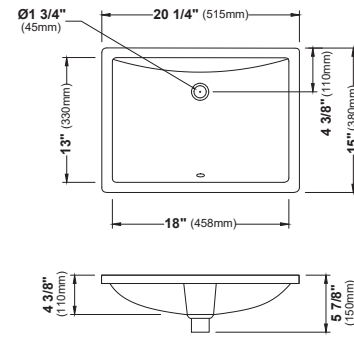

MODEL: VC-115
Vitreous China Undermount Bathroom Vanity Sink