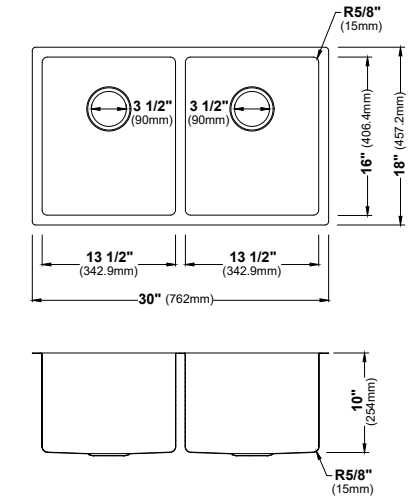

SU75	SU74	SU73	SU71	SU77	SU76
SIZE	32" x 18" x 10"	30" x 18" x 9 1/2"	21 1/4" x 17 3/8" x 9"	16 1/2" x 18" x 9 1/2"	32" x 18" x 10"	30" x 18" x 10"
MATERIAL	T304 16G Stainless Steel	T304 16G Stainless Steel	T304 16G Stainless Steel	T304 16G Stainless Steel	T304 16G Stainless Steel	T304 16G Stainless Steel
INSTALL TYPE	Undermount	Undermount	Undermount	Undermount	Undermount	Undermount
CONFIGURATION	Single Bowl	Single Bowl	Single Bowl	Single Bowl	Double Bowl	Double Bowl
MIN. CABINET SIZE	36"	33"	24"	18"	36"	33"
OPTIONAL GRIDS	GR-3017	GR-3018	GR-3019	GR-3020	GR-3015	GR-3016
OPTIONAL DRAINS	L-1, L-2, L-2DF	L-1, L-2, L-2DF	L-1, L-2, L-2DF	L-1, L-2, L-2DF	L-1, L-2, L-2DF	L-1, L-2, L-2DF

Consider ordering the PK1 package which includes stainless steel strainers and bottom grids for the complete sink package.