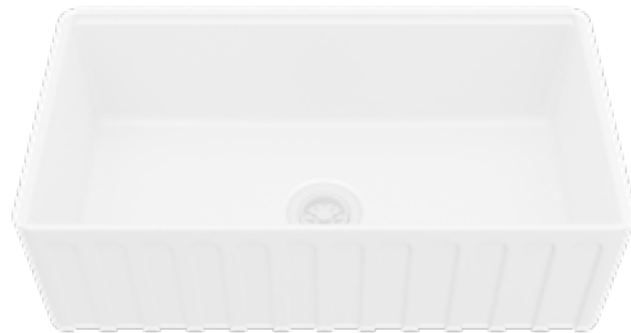

FCP30SBWH	FCP33SBWH	FCP33DBWH
SIZE	30" x 18" x 10 1/8"	33" x 18" x 10 1/8"	33" x 18" x 10 1/8"
MATERIAL	Fireclay	Fireclay	Fireclay
INSTALL TYPE	Apron Front	Apron Front	Apron Front
CONFIGURATION	Single Bowl	Single Bowl	Large/Small Bowl
MIN. CABINET SIZE	30"	33"	33"
OPTIONAL DRAINS	L-2, L-2DF	L-2, L-2DF	L-2, L-2DF