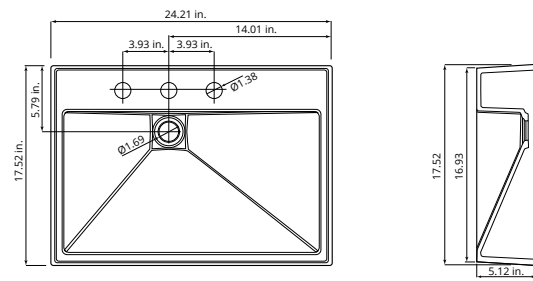

MODEL: SQS200

WH GR BL

Seacrest
Quartz Bathroom Vanity Sink