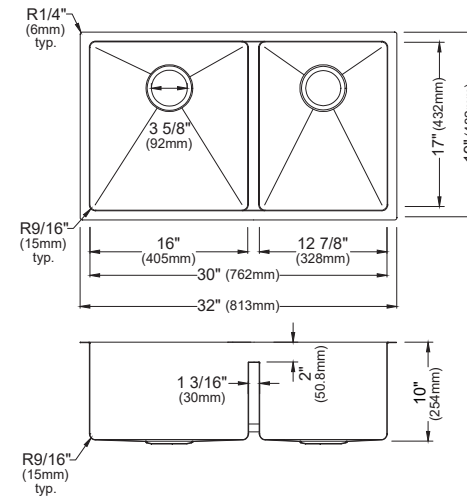

MODEL: EL-77-PK1
Stainless Steel Undermount Large/Small Bowl Kitchen Sink