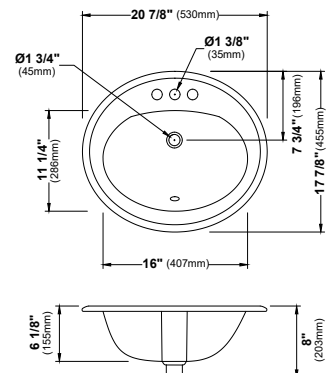

MODEL: VC-208
Vitreous China Top Mount Bathroom Vanity Sink