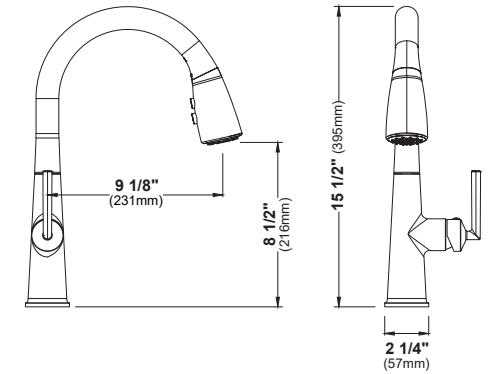

KKF220

KKF240

HEIGHT
SPOUT REACH
SPOUT HEIGHT
CONFIGURATION
WATER FLOW
SPRAY HEAD
SENSOR

HEIGHT	22 1/2"
SPOUT REACH	9"
SPOUT HEIGHT	7 3/8"
CONFIGURATION	Non-retractable
WATER FLOW	1.8 GPM
SPRAY HEAD	2 Function
SENSOR	No

HEIGHT	14 3/4"
SPOUT REACH	8 1/8"
SPOUT HEIGHT	6 3/4"
CONFIGURATION	Pull Down
WATER FLOW	1.8 GPM
SPRAY HEAD	2 Function
SENSOR	No