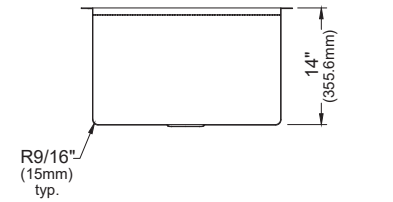

MODEL: WST-20-PK1
Stainless Steel Top Mount Single Bowl Kitchen Sink