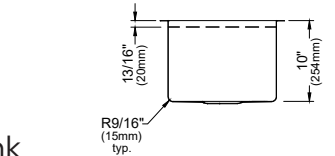

MODEL: WS-31-D1-PK1
Stainless Steel Undermount Single Bowl Workstation Bar Sink