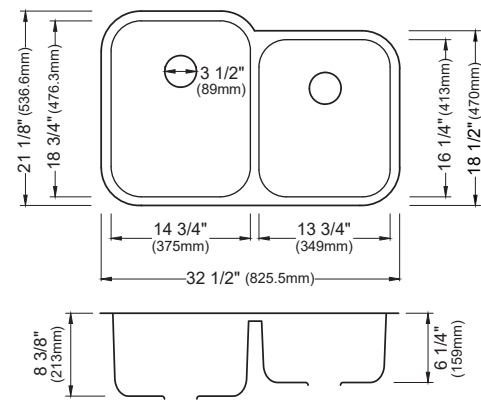

MODEL: E-320
Stainless Steel Single Bowl
Seamless Undermount Kitchen Sink