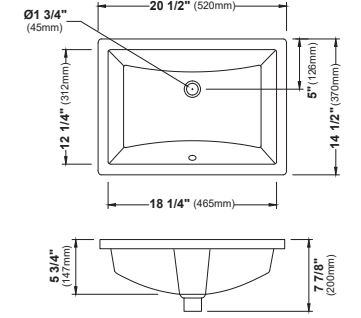

MODEL: VC-112
Vitreous China Undermount Bathroom Vanity Sink