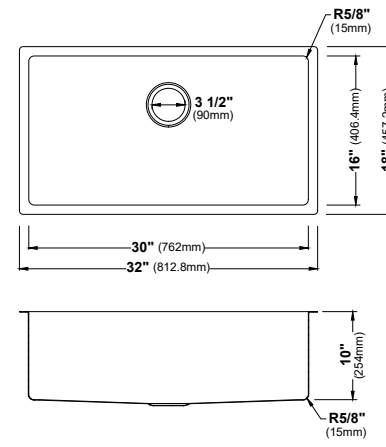

MODEL: SU74
Stainless Steel Undermount Single Bowl Kitchen Sink