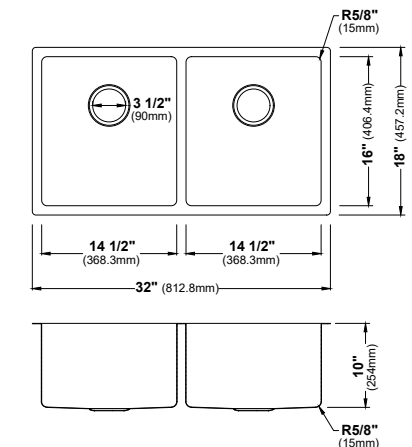

MODEL: SU76
Stainless Steel Undermount Double Bowl Kitchen Sink