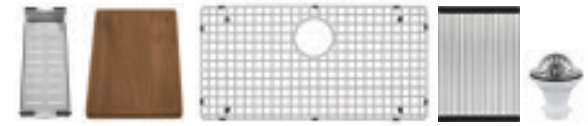

MODEL: WS-40-PK3
Stainless Steel Undermount Large/Small Bowl Workstation Sink