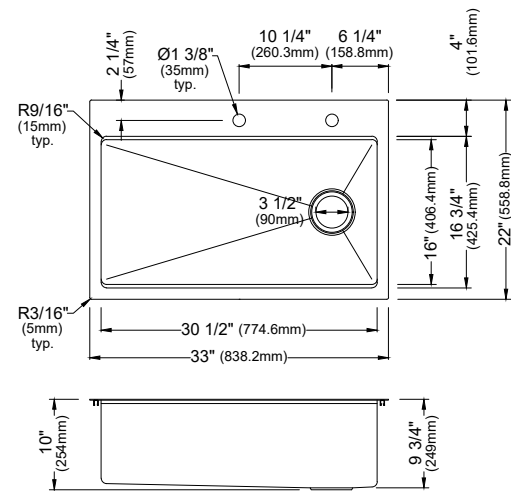

MODEL: WSTMDB3323-PK1
Stainless Steel Top Mount Double Bowl Workstation Sink