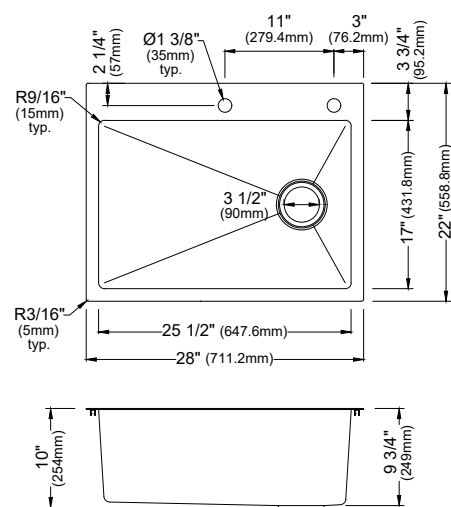

MODEL: TMSB2831-PK1
Stainless Steel Top Mount Single Bowl Kitchen Sink

	TMDB3321-PK1	TMSB3331-PK1	TMSB2831-PK1	TMSB2531-PK1
SIZE	33" x 22" x 10"	33" x 22" x 9"	28" x 22" x 10"	25" x 22" x 10"
MATERIAL	T304 16G Stainless Steel	T304 16G Stainless Steel	T304 16G Stainless Steel	T304 16G Stainless Steel
INSTALL TYPE	Top Mount	Top Mount	Top Mount	Top Mount
CONFIGURATION	Double Bowl	Single Bowl	Single Bowl	Single Bowl
MIN. CABINET SIZE	33"	33"	30"	27"
OPTIONAL GRIDS	GR-4003L GR-4003R	GR-4004	GR-4002	GR-4001
OPTIONAL DRAINS	L-1, L-2	L-1, L-2	L-1, L-2	L-1, L-2
CORNER RADIUS	R15	R15	R15	R15