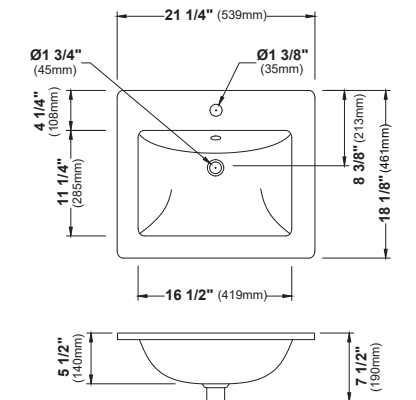

VC-114	VC-115	VC-116	VC-201	VC-202	VC-203	VC-204
SIZE	20 1/4" x 15" x 4 3/8"	17" x 13 3/4" x 5 1/2"	21" x 14 1/2" x 3 7/8"	20 1/8" x 16" x 4 1/8"	22" x 15 3/8" x 4 3/8"	17 3/4" x 17 3/4" x 4 3/8"	21 1/4" x 18 1/8" x 5 1/2"
MATERIAL	Vitreous China	Vitreous China	Vitreous China	Vitreous China	Vitreous China	Vitreous China	Vitreous China
INSTALL TYPE	Undermount	Undermount	Undermount	Top Mount	Top Mount	Top Mount	Top Mount
FINISH	Gloss	Gloss	Gloss	Gloss	Gloss	Gloss	Gloss
MIN. CABINET SIZE	24"	21"	24"	24"	24"	21"	24"