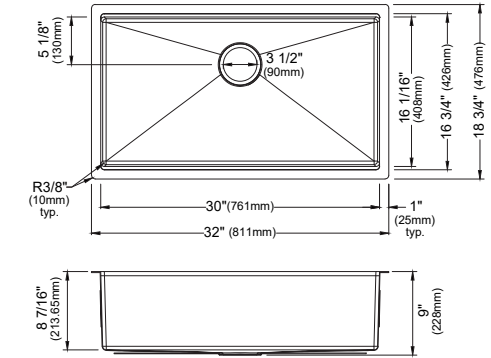

HSU3219DB	HSU2419SB	HSU1717SB	HSU3219SB	HSU3320SB
SIZE	32" x 18 3/4" x 9"	24" x 18 3/4" x 9"	17" x 17" x 9"	32" x 18 3/4" x 9"	33" x 20" x 10"
MATERIAL	T304 16G Bowl	T304 16G Bowl	T304 16G Bowl	T304 16G Bowl	T304 16G Bowl
INSTALL TYPE	Undermount	Undermount	Undermount	Undermount	Apron Front
CONFIGURATION	Double Bowl	Single Bowl	Single Bowl	Single Bowl	Single Bowl
MIN. CABINET SIZE	36"	27"	21"	36"	33"
CORNER RADIUS	R10	R10	R10	R10	R15