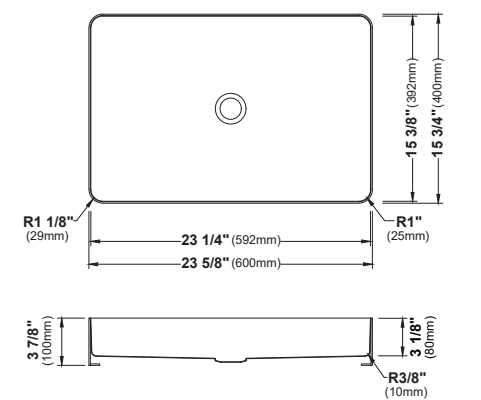

BC

MODEL: CCV350
Stainless Steel Bathroom Vessel Sink