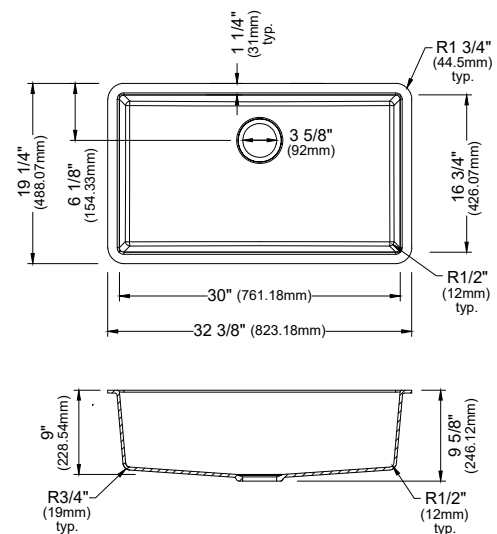

MODEL: QU-820

WH GR CN BR BI BL

Quartz Single Bowl Kitchen Sink