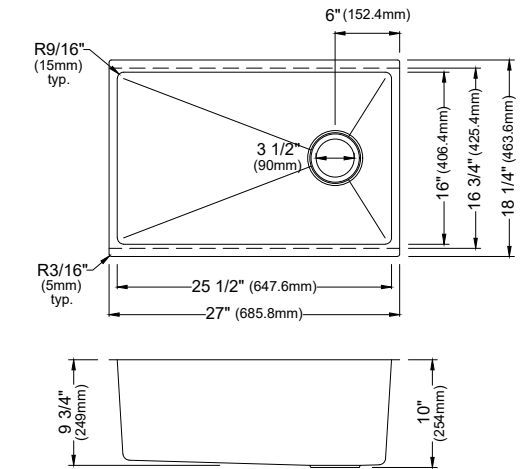

UUMDB3321-PK1 UUMSB3331-PK1 UUMSB3031-PK1 UUMSB2731-PK1 UUMSB2331-12PK1

SIZE	33" x 18 1/4" x 10"	33" x 18 1/4" x 10"	30" x 18 1/4" x 10"	27" x 18 1/4" x 10"	23" x 18 1/4" x 12"
MATERIAL	T304 16G Stainless Steel	T304 16G Stainless Steel	T304 16G Stainless Steel	T304 16G Stainless Steel	T304 16G Stainless Steel
INSTALL TYPE	Undermount	Undermount	Undermount	Undermount	Undermount
CONFIGURATION	Double Bowl	Single Bowl	Single Bowl	Single Bowl	Single Bowl
MIN. CABINET SIZE	36"	36"	33"	30"	27"
OPTIONAL GRIDS	GR-4008L GR-4008R	GR-4009	GR-4007	GR-4006	GR-4005
OPTIONAL DRAINS	L-1, L-2	L-1, L-2	L-1, L-2	L-1, L-2	L-1, L-2
CORNER RADIUS	R15	R15	R15	R15	R15