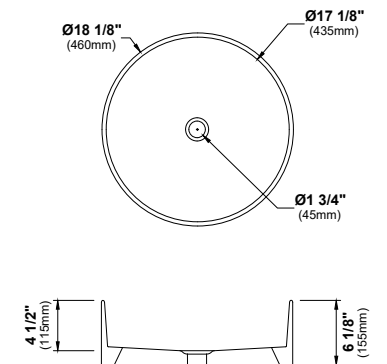

MODEL: VC-421
Vitreous China Vessel Bathroom Vanity Sink