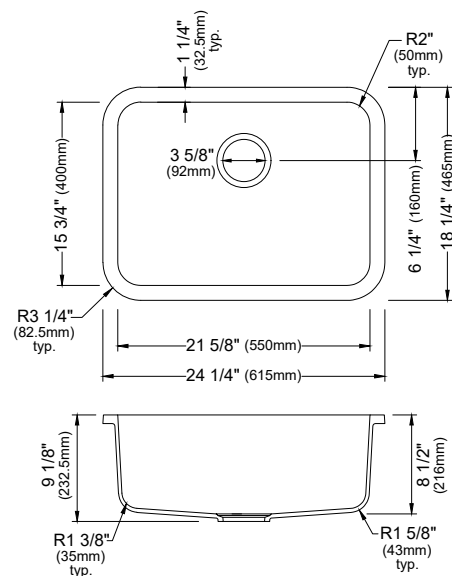

WH GR CN BR BS BL

Quartz Seamless Undermount Single Bowl Kitchen Sink

WH GR CN BR BS BL OR YE PR BU GN RD

Quartz Seamless Undermount Vanity Sink