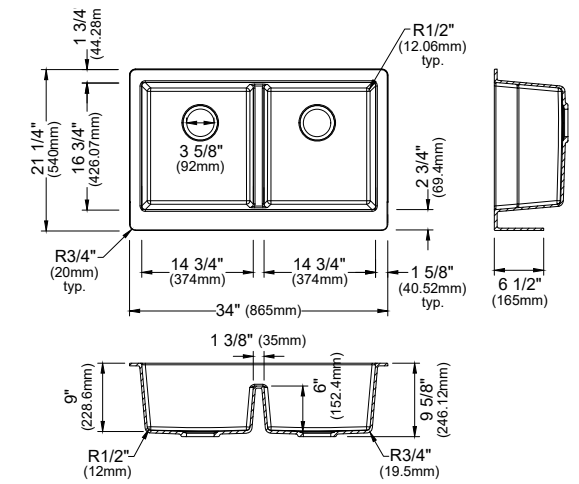

MODEL: QA-760

- WH GR CN BR BI BL

Quartz Large/Small Bowl Farmhouse Sink