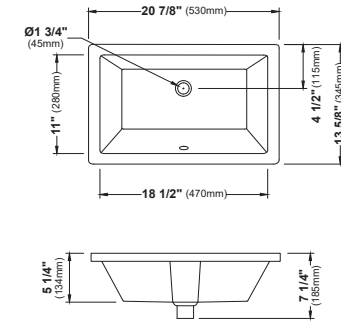

MODEL: VC-109
Vitreous China Undermount Bathroom Vanity Sink