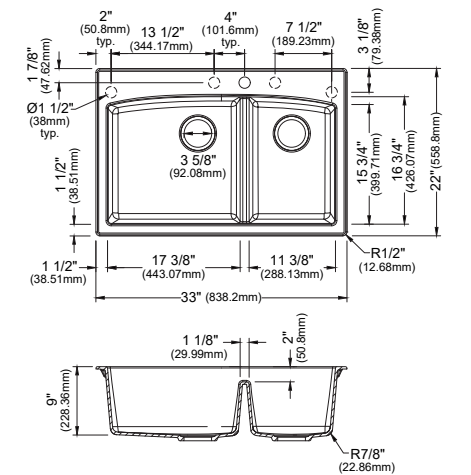

WH GR CN BR BI BL

Quartz Large/Small Bowl Kitchen Sink

WH GR CN BR BI BL

Quartz Double Bowl Kitchen Sink

WH GR CN BR BI BL

Quartz Large Single Bowl Kitchen Sink

WH GR CN BR BI BL

WH GR CN BR BI BL

Quartz Single Bowl Bar Sink

WH GR CN BR BI BL