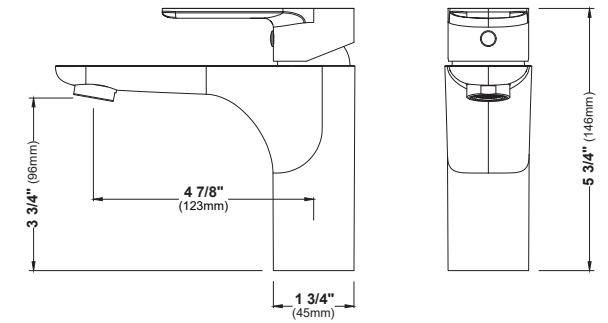

MODEL: KBF412
Woodburn

MODEL: KBF414
Woodburn

MODEL: KBF416
Woodburn

MODEL: KBF420
Kayes

MODEL: KBF422
Kayes

	KBF410	KBF412	KBF414	KBF416	KBF420	KBF422
HEIGHT	6 5/8"	11 5/8"	6 1/4"	7 3/8"	5 13/16"	12 5/16"
SPOUT REACH	4 5/8"	5 1/4"	4 5/8"	4 5/8"	4 13/16"	5 15/16"
SPOUT HEIGHT	3 7/8"	8 7/8"	4"	5 1/8"	3 13/16"	10 5/16"
INSTALL TYPE	Single Hole	Single Hole Vessel	Three Hole	Two Hole	Single Hole	Single Hole Vessel
STYLE	Single Lever	Single Lever	Dual Lever	Dual Lever	Single Lever	Single Lever
ACCESSORIES	Pop-up Drain	Pop-up Drain	Pop-Up Drain	Pop-Up Drain	Pop-Up Drain	Pop-Up Drain