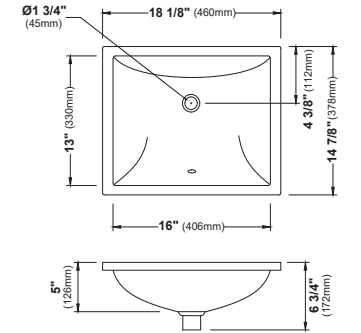

MODEL: VC-113
Vitreous China Undermount Bathroom Vanity Sink