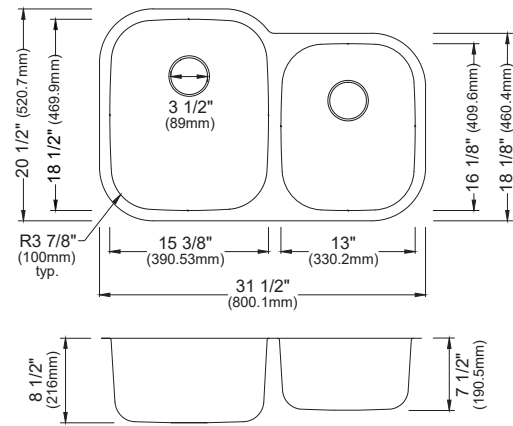

MODEL: PU53R
Stainless Steel Undermount Large/Small Bowl Kitchen Sink