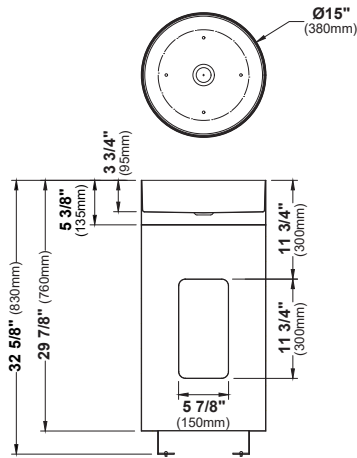

MODEL: CCP300
Stainless Steel Bathroom Pedestal Sink