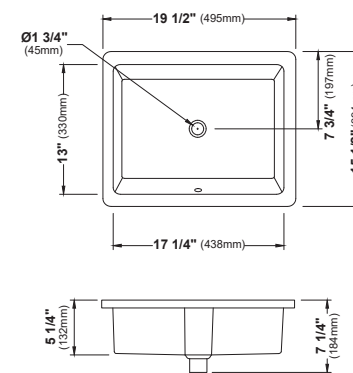

MODEL: VC-111
Vitreous China Undermount Bathroom Vanity Sink