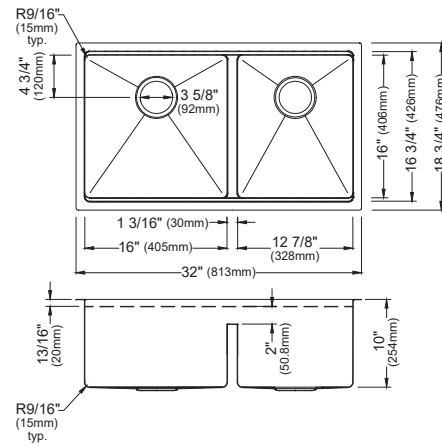

MODEL: WS-40-PK1
Stainless Steel Undermount Large/Small Bowl Workstation Sink