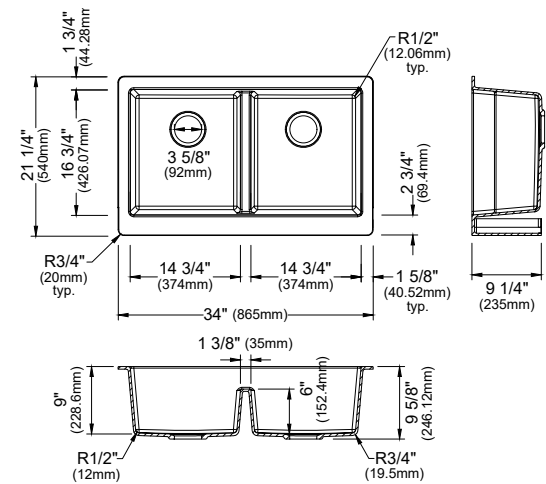

MODEL: QAR-750

- WH GR CN BR BI BL

Quartz Double Bowl Farmhouse Sink