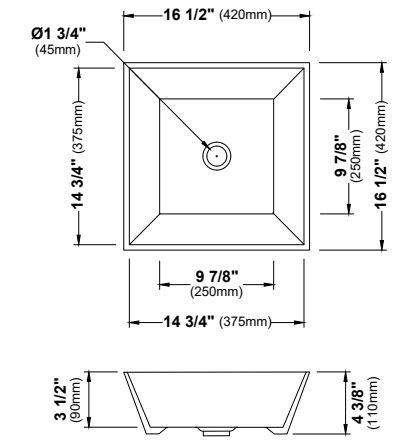

VC-506	VC-507	VC-511	VC-601	VC-603
SIZE	24" x 13³/₈" x 3³/₈"	18⁷/₈" x 11³/₄" x 4"	19⁵/₈" x 15¹/₂" x 4³/₄"	15³/₄" x 18³/₄" x 4"	16¹/₂" x 16¹/₂" x 3¹/₂"
MATERIAL	Vitreous China	Vitreous China	Vitreous China	Vitreous China	Vitreous China
INSTALL TYPE	Vessel	Vessel	Vessel	Vessel	Vessel
FINISH	Gloss	Gloss	Gloss	Gloss	Gloss
MIN. CABINET SIZE	27"	21"	24"	18"	18"