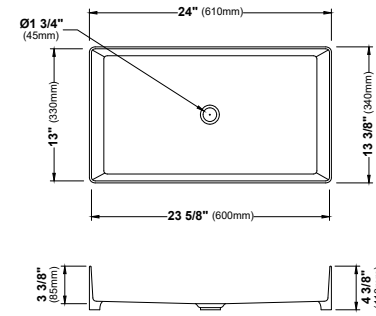

MODEL: VC-507
Vitreous China Vessel Bathroom Vanity Sink