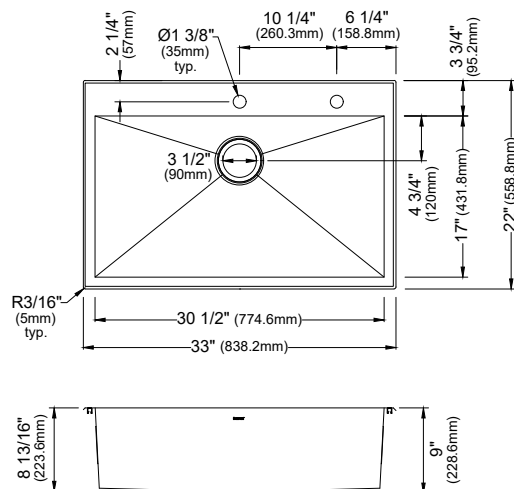

MODEL: TMSB2531-PK1
Stainless Steel Top Mount Single Bowl Kitchen Sink

MODEL: TMSB3331-PK1
Stainless Steel Top Mount Large Single Bowl Kitchen Sink

	TMDB3321-PK1	TMSB3331-PK1	TMSB2831-PK1	TMSB2531-PK1
SIZE	33" x 22" x 10"	33" x 22" x 9"	28" x 22" x 10"	25" x 22" x 10"
MATERIAL	T304 16G Stainless Steel	T304 16G Stainless Steel	T304 16G Stainless Steel	T304 16G Stainless Steel
INSTALL TYPE	Top Mount	Top Mount	Top Mount	Top Mount
CONFIGURATION	Double Bowl	Single Bowl	Single Bowl	Single Bowl
MIN. CABINET SIZE	33"	33"	30"	27"
OPTIONAL GRIDS	GR-4003L GR-4003R	GR-4004	GR-4002	GR-4001
OPTIONAL DRAINS	L-1, L-2	L-1, L-2	L-1, L-2	L-1, L-2
CORNER RADIUS	R15	R15	R15	R15