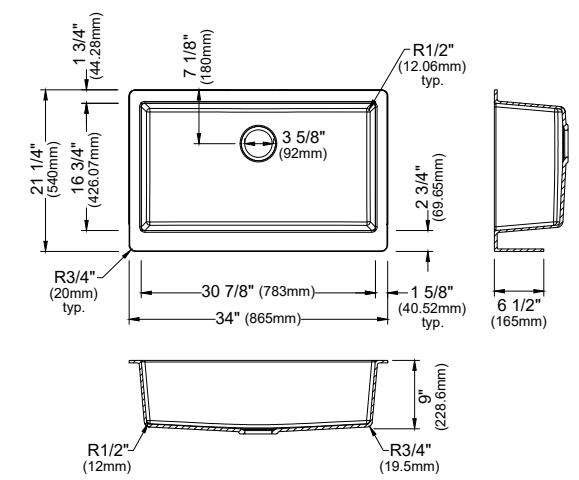

MODEL: QA-750

- WH GR CN BR BI BL

Quartz Double Bowl Farmhouse Sink