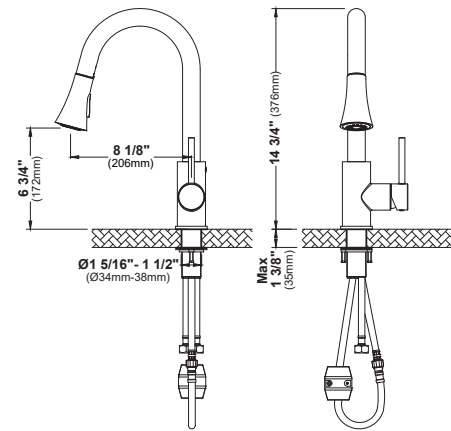

KKF220

KKF240

HEIGHT
SPOUT REACH
SPOUT HEIGHT
CONFIGURATION
WATER FLOW
SPRAY HEAD
SENSOR

HEIGHT	22 1/2"
SPOUT REACH	9"
SPOUT HEIGHT	7 3/8"
CONFIGURATION	Non-retractable
WATER FLOW	1.8 GPM
SPRAY HEAD	2 Function
SENSOR	No

HEIGHT	14 3/4"
SPOUT REACH	8 1/8"
SPOUT HEIGHT	6 3/4"
CONFIGURATION	Pull Down
WATER FLOW	1.8 GPM
SPRAY HEAD	2 Function
SENSOR	No