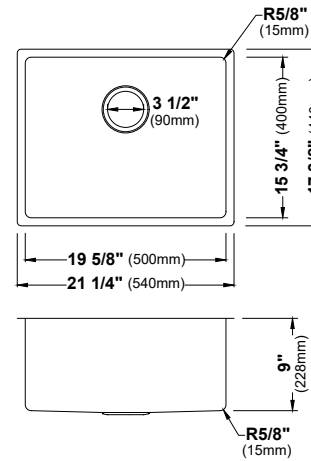

MODEL: SU71
Stainless Steel Undermount Single Bowl Kitchen Sink