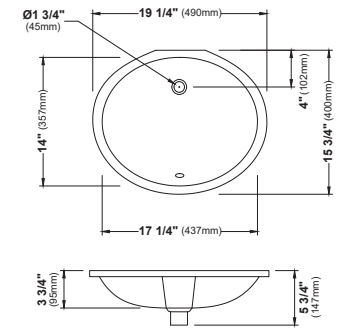

MODEL: VC-105
Vitreous China Undermount Bathroom Vanity Sink