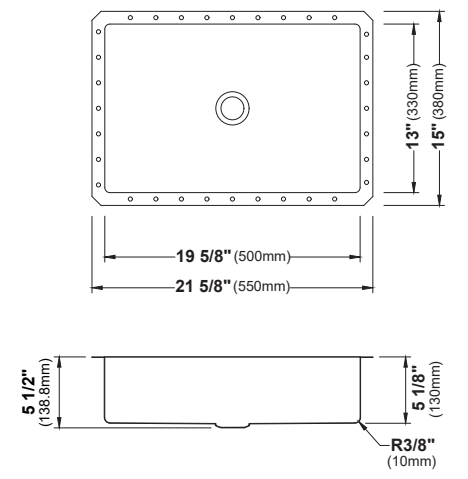

BC

MODEL: CCU400
Stainless Steel Undermount Bathroom Vanity Sink