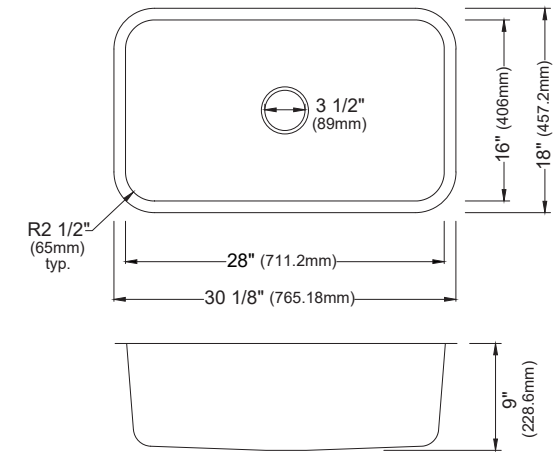

MODEL: PU55
Stainless Steel Undermount Large Single Bowl Kitchen Sink