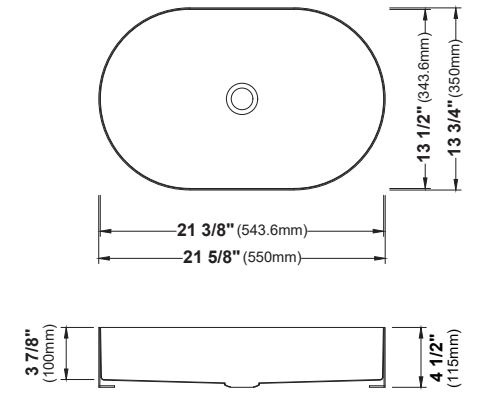

BC

MODEL: CCV200
Stainless Steel Bathroom Vessel Sink