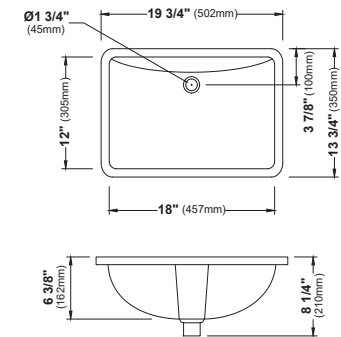

MODEL: VC-110