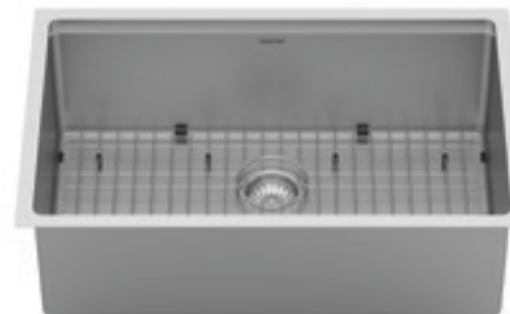

MODEL: WS-35-PK1
Stainless Steel Undermount Large Single Bowl Workstation Sink