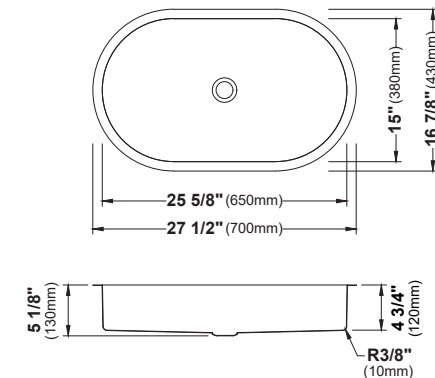

BC

MODEL: CCU300
Stainless Steel Undermount Bathroom Vanity Sink