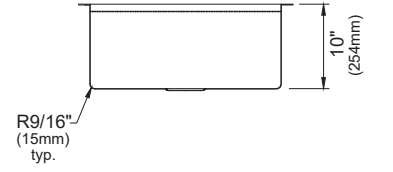

SIZE	WST-28-PK1	WST-26-PK1	WST-23-PK1	WST-22-PK1	WST-20-PK1
SIZE	33" x 22" x 10"	33" x 22" x 10"	33" x 22" x 10"	25" x 22" x 14"	25" x 22" x 10"
MATERIAL	T304 16G Stainless Steel	T304 16G Stainless Steel	T304 16G Stainless Steel	T304 16G Stainless Steel	T304 16G Stainless Steel
INSTALLATION TYPE	Top Mount	Top Mount	Top Mount	Top Mount	Top Mount
CONFIGURATION	Double Bowl	Single Bowl	Single Bowl	Single Bowl	Single Bowl
MINIMUM CABINET SIZE	33"	33"	33"	27"	27"
OPTIONAL DRAINS	L-2, L-2DF	L-2, L-2DF	L-2, L-2DF	L-2, L-2DF	L-2, L-2DF
CORNER RADIUS	R15	R15	R15	R15	R15