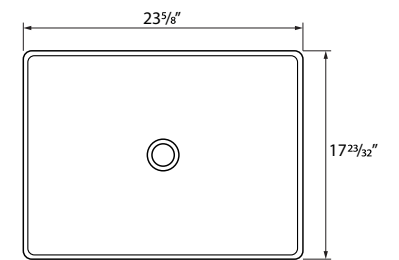

Mirage
Quartz Bathroom Vanity Sink

MODEL: SQS400

WH GR BL

Diamond
Quartz Bathroom Vanity Sink

MODEL: SQS500

WH GR BL IB SG PG

Spark
Quartz Bathroom Vanity Sink

	SQS100	SQS200	SQS300	SQS400	SQS500
SIZE	24 1/4" x 17 1/2" x 5 1/8"	21 1/2" x 16 3/8" x 5 1/8"	32 1/8" x 18 1/4" x 5 1/8"	28 1/8" x 16 3/8" x 5 1/8"	23 5/8" x 17 3/4" x 4"
MATERIAL	Quartz Composite	Quartz Composite	Quartz Composite	Quartz Composite	Quartz Composite
INSTALL TYPE	Vessel	Vessel	Vessel	Vessel	Vessel
FINISH	Matte	Matte	Matte	Matte	Matte
MIN. CABINET SIZE	27"	24"	36"	30"	27"