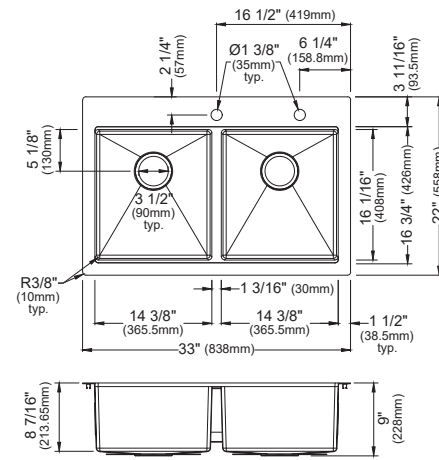

MODEL: HST3322SB
Matrix Steel Top Mount Large Single Bowl Workstation Sink