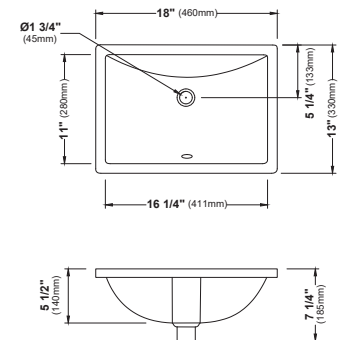

MODEL: VC-106
Vitreous China Undermount Bathroom Vanity Sink