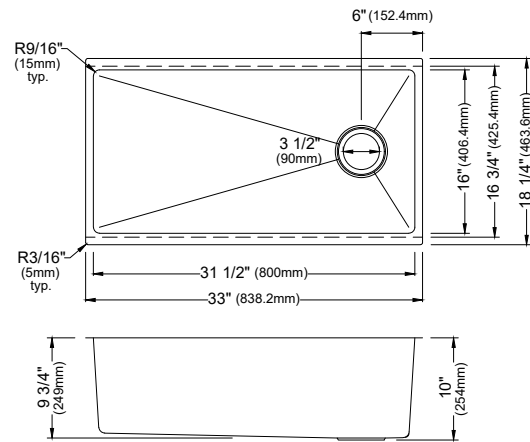

UUMDB3321-PK1 UUMSB3331-PK1 UUMSB3031-PK1 UUMSB2731-PK1 UUMSB2331-12PK1

SIZE	33" x 18 1/4" x 10"	33" x 18 1/4" x 10"	30" x 18 1/4" x 10"	27" x 18 1/4" x 10"	23" x 18 1/4" x 12"
MATERIAL	T304 16G Stainless Steel	T304 16G Stainless Steel	T304 16G Stainless Steel	T304 16G Stainless Steel	T304 16G Stainless Steel
INSTALL TYPE	Undermount	Undermount	Undermount	Undermount	Undermount
CONFIGURATION	Double Bowl	Single Bowl	Single Bowl	Single Bowl	Single Bowl
MIN. CABINET SIZE	36"	36"	33"	30"	27"
OPTIONAL GRIDS	GR-4008L GR-4008R	GR-4009	GR-4007	GR-4006	GR-4005
OPTIONAL DRAINS	L-1, L-2	L-1, L-2	L-1, L-2	L-1, L-2	L-1, L-2
CORNER RADIUS	R15	R15	R15	R15	R15