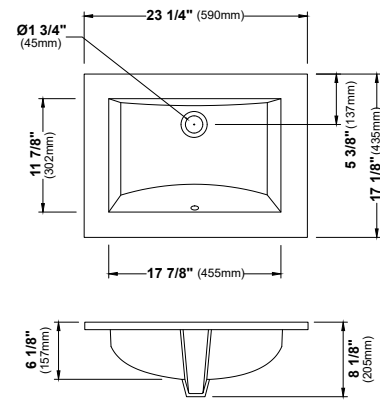

MODEL: VC-206
Vitreous China Top Mount Bathroom Vanity Sink