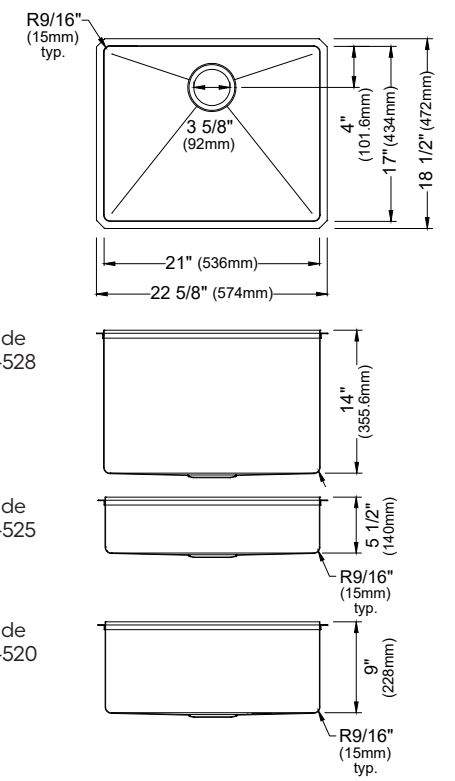

MODEL: E-528, E-525, E-520
Stainless Steel Single Bowl Seamless Undermount Kitchen Sink