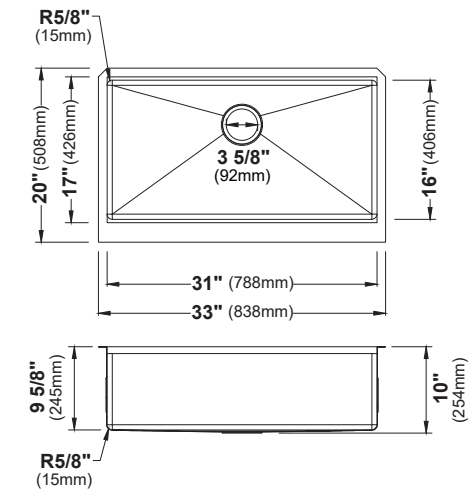

HSU3219DB	HSU2419SB	HSU1717SB	HSU3219SB	HSU3320SB
SIZE	32" x 18 3/4" x 9"	24" x 18 3/4" x 9"	17" x 17" x 9"	32" x 18 3/4" x 9"	33" x 20" x 10"
MATERIAL	T304 16G Bowl	T304 16G Bowl	T304 16G Bowl	T304 16G Bowl	T304 16G Bowl
INSTALL TYPE	Undermount	Undermount	Undermount	Undermount	Apron Front
CONFIGURATION	Double Bowl	Single Bowl	Single Bowl	Single Bowl	Single Bowl
MIN. CABINET SIZE	36"	27"	21"	36"	33"
CORNER RADIUS	R10	R10	R10	R10	R15