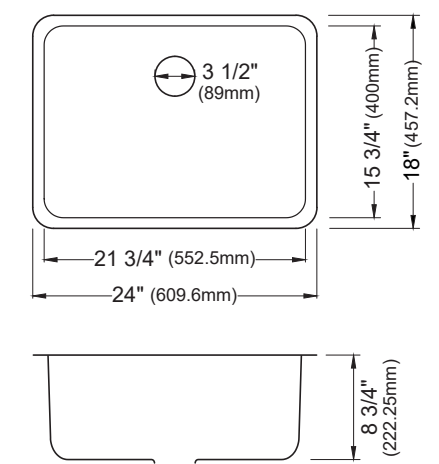

MODEL: E-350
Stainless Steel Double Bowl
Seamless Undermount Kitchen Sink