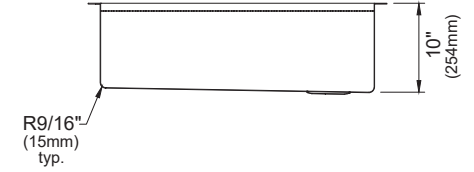

MODEL: WST-23-PK1
Stainless Steel Top Mount Large Single Bowl Kitchen Sink