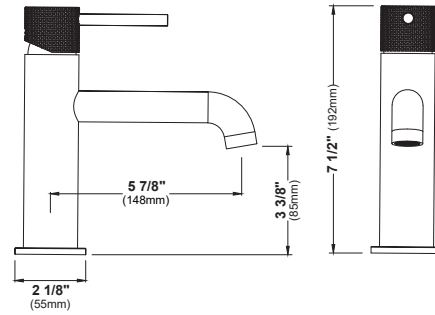

MODEL: KBF462
Tryst