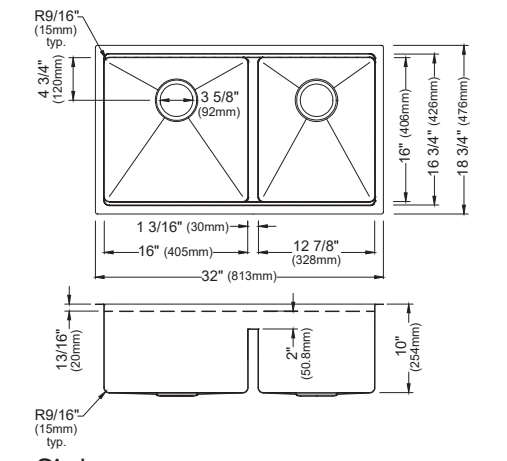

MODEL: WS-40-PK3
Stainless Steel Undermount Large/Small Bowl Workstation Sink