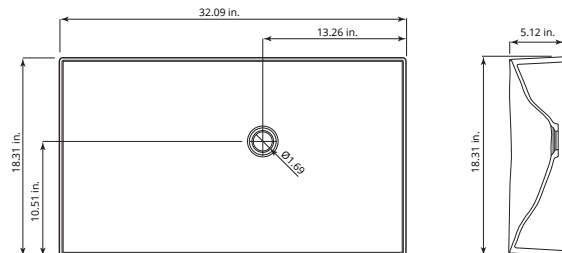

MODEL: SQS400

WH GR BL

Diamond
Quartz Bathroom Vanity Sink