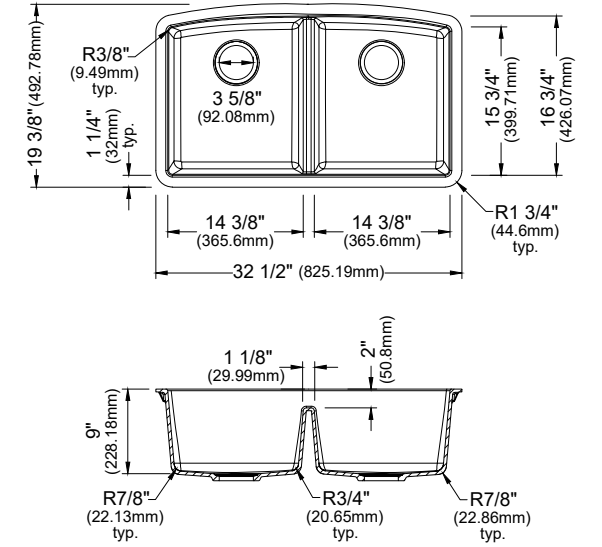

MODEL: QU-670

- WH
- GR
- CN
- BR
- BI
- BL

Quartz Large Single Bowl Kitchen Sink