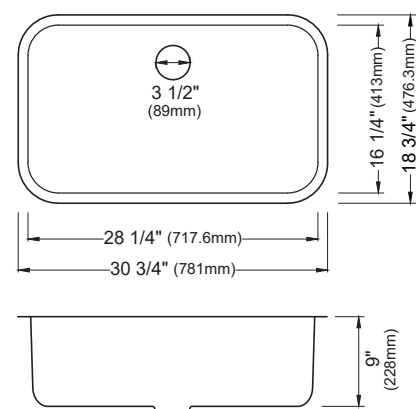

SIZE	EWS-545	E-440	E-425	E-420	E-415	E-410
SIZE	32 1/2" x 18 1/4" x 10"	31 1/2" x 18" x 8 3/4"	24 1/4" x 18 1/4" x 5 1/2"	24 1/4" x 18 1/4" x 8 3/4"	16 1/4" x 18 1/4" x 6"	15 3/4" x 18 1/4" x 8 1/2"
MATERIAL	18G Stainless Steel	18G Stainless Steel	18G Stainless Steel	18G Stainless Steel	18G Stainless Steel	18G Stainless Steel
INSTALL TYPE	Seamless Undermount	Seamless Undermount	Seamless Undermount	Seamless Undermount	Seamless Undermount	Seamless Undermount
CONFIGURATION	Single Bowl	Single Bowl	Single Bowl	Single Bowl	Single Bowl	Single Bowl
MIN. CABINET SIZE	33"	33"	27"	27"	18"	18"
OPTIONAL DRAINS	L-1, L-2, L-2DF	L-1, L-2, L-2DF	L-1, L-2, L-2DF	L-1, L-2, L-2DF	L-1, L-2, L-2DF	L-1, L-2, L-2DF
CORNER RADIUS	R12	R20	R20	R20	R20	R20
OPTIONAL GRID	GR-3022	GR-5003	GR-5002	GR-5002	GR-5001	GR-5001

MODEL: E-350
Stainless Steel Double Bowl
Seamless Undermount Kitchen Sink

MODEL: E-340
Stainless Steel Large Single Bowl
Seamless Undermount Kitchen Sink

	E-360R	E-350	E-340	E-320	E-315
SIZE	32 1/2" x 22 1/8" x 8 3/8"	32 1/2" x 19" x 8 1/4"	30 3/4" x 18 3/4" x 9"	24" x 18" x 8 3/4"	16" x 18 1/4" x 7 1/2"
MATERIAL	T304 18G Stainless Steel	T304 18G Stainless Steel	T304 18G Stainless Steel	T304 18G Stainless Steel	T304 18G Stainless Steel
INSTALL TYPE	Seamless Undermount	Seamless Undermount	Seamless Undermount	Seamless Undermount	Seamless Undermount
CONFIGURATION	Large/Small Bowl	Double Bowl	Single Bowl	Single Bowl	Single Bowl
MIN. CABINET SIZE	33"	33"	33"	27"	18"
OPTIONAL DRAINS	L-1, L-2, L-2DF	L-1, L-2, L-2DF	L-1, L-2, L-2DF	L-1, L-2, L-2DF	L-1, L-2, L-2DF
OPTIONAL GRID	GR-3002, GR-3003	GR-3001	GR-3004	GR-3005	N/A