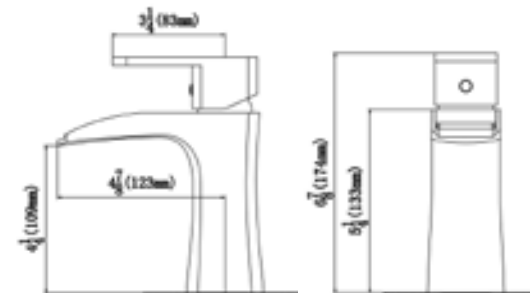

MODEL: KBF442
Kassel