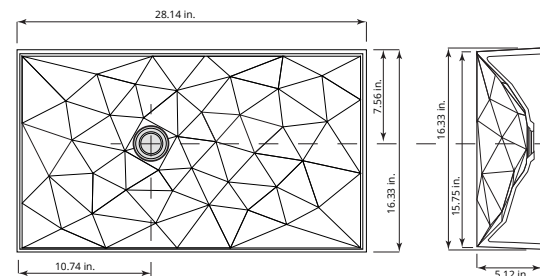

MODEL: SQS500

WH GR BL IB SG PG

Spark
Quartz Bathroom Vanity Sink