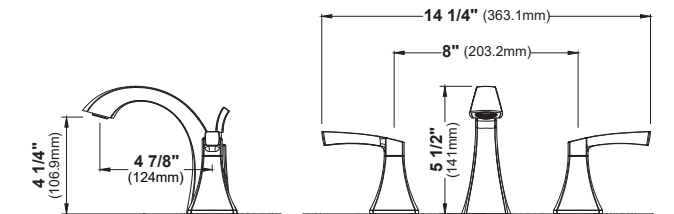

MODEL: KBF514
Venda