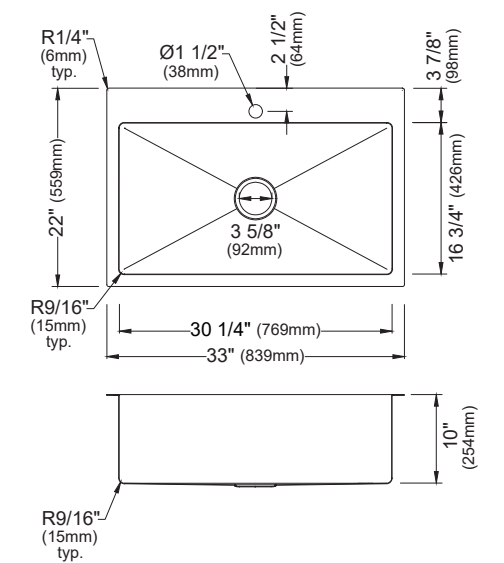

MODEL: EL-33-PK1
Stainless Steel Top Mount Large Single Bowl Kitchen Sink