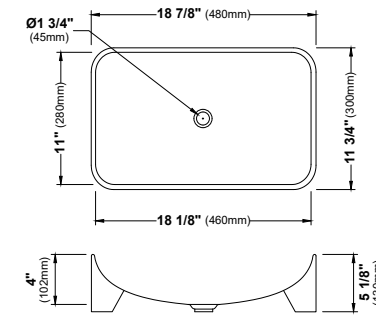

MODEL: VC-511
Vitreous China Vessel Bathroom Vanity Sink