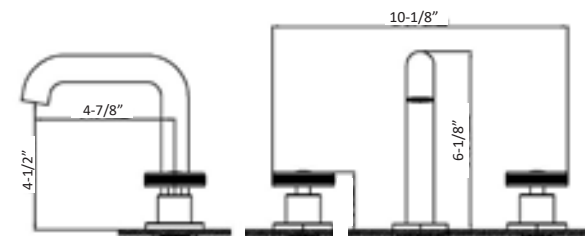

MODEL: KBF460
Tryst

MODEL: KBF462
Tryst

MODEL: KBF464
Tryst

MODEL: KBF466
Tryst

MODEL: KBF470
Vineyard

MODEL: KBF472
Vineyard

MODEL: KBF474
Vineyard

	KBF460	KBF462	KBF464	KBF466	KBF470	KBF472	KBF474
HEIGHT	7 1/2"	11 1/4"	6 1/8"	6 1/8"	8 5/8"	13 7/8"	8 1/8"
SPOUT REACH	5 7/8"	5 7/8"	4 7/8"	4 7/8"	6 1/4"	7 1/8"	6 1/4"
SPOUT HEIGHT	3 3/8"	7 1/8"	4 1/2"	4 1/2"	3 5/8"	9"	4"
INSTALL TYPE	Single Hole	Single Hole Vessel	Three Hole	Three Hole	Single Hole	Single Hole Vessel	Three Hole
STYLE	Single Lever	Single Lever	Dual Lever	Dual Knob	Single Lever	Single Lever	Dual Lever
ACCESSORIES	Pop-up Drain	Pop-up Drain	Pop-Up Drain	Pop-Up Drain	Pop-Up Drain	Pop-Up Drain	Pop-Up Drain