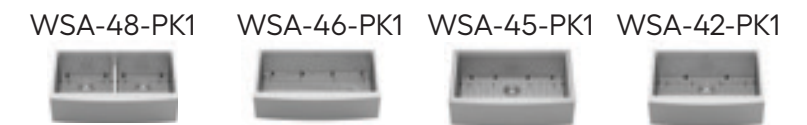

WSA-48-PK1	WSA-46-PK1	WSA-45-PK1	WSA-42-PK1
SIZE	36" x 21" x 10"	36" x 21" x 10"	33" x 21" x 10"	30" x 21" x 10"
MATERIAL	T304 16G Stainless Steel	T304 16G Stainless Steel	T304 16G Stainless Steel	T304 16G Stainless Steel
INSTALL TYPE	Apron Front	Apron Front	Apron Front	Apron Front
CONFIGURATION	Double Bowl	Single Bowl	Single Bowl	Single Bowl
MIN. CABINET SIZE	36"	36"	33"	30"
OPTIONAL DRAINS	L-2, L-2DF	L-2, L-2DF	L-2, L-2DF	L-2, L-2DF
CORNER RADIUS	R15	R15	R15	R15