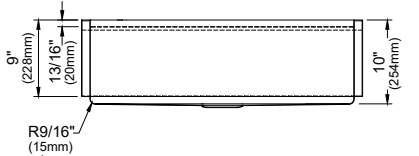

MODEL: WSA-45-D1-PK1
Stainless Steel Large Single Bowl Apron Front Workstation Sink

EL-76-D1-PK1 EL-79-D1-PK1 WS-37-D1-PK1 WS-31-D1-PK1 WST-28-D1-PK1 WST-26-D1-PK1 WSA-45-D1-PK1

	EL-76-D1-PK1	EL-79-D1-PK1	WS-37-D1-PK1	WS-31-D1-PK1	WST-28-D1-PK1	WST-26-D1-PK1	WSA-45-D1-PK1
SIZE	32" x 19" x 10"	32" x 19" x 10"	32" x 18 3/4" x 10"	15" x 18 3/4" x 10"	33" x 22" x 10"	33" x 22" x 10"	33" x 21" x 10"
MATERIAL	T304 16G Stainless Steel	T304 16G Stainless Steel	T304 16G Stainless Steel	T304 16G Stainless Steel	T304 16G Stainless Steel	T304 16G Stainless Steel	T304 16G Stainless Steel
INSTALL TYPE	Undermount	Undermount	Undermount	Undermount	Top Mount	Top Mount	Apron Front
CONFIGURATION	Double Bowl	Single Bowl	Single Bowl	Single Bowl	Double Bowl	Single Bowl	Single Bowl
MIN. CABINET SIZE	36"	36"	36"	18"	33"	33"	30"
OPTIONAL DRAINS	L-2, L-2DF	L-2, L-2DF	L-2, L-2DF	L-2, L-2DF	L-2, L-2DF	L-2, L-2DF	L-2, L-2DF
CORNER RADIUS	R15	R15	R15	R15	R15	R15	R15