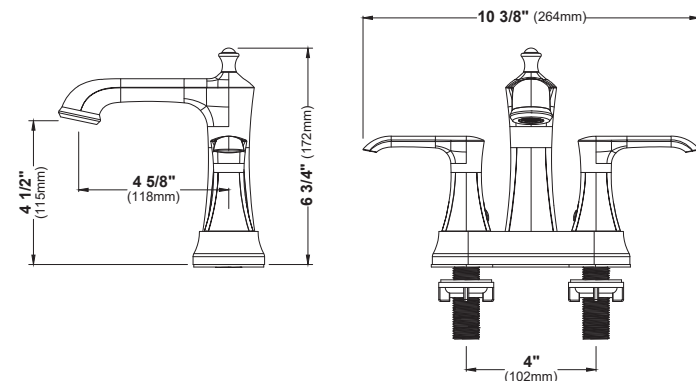

MODEL: KBF412
Woodburn

MODEL: KBF414
Woodburn

MODEL: KBF416
Woodburn

MODEL: KBF420
Kayes

MODEL: KBF422
Kayes

	KBF410	KBF412	KBF414	KBF416	KBF420	KBF422
HEIGHT	6 5/8"	11 5/8"	6 1/4"	7 3/8"	5 13/16"	12 5/16"
SPOUT REACH	4 5/8"	5 1/4"	4 5/8"	4 5/8"	4 13/16"	5 15/16"
SPOUT HEIGHT	3 7/8"	8 7/8"	4"	5 1/8"	3 13/16"	10 5/16"
INSTALL TYPE	Single Hole	Single Hole Vessel	Three Hole	Two Hole	Single Hole	Single Hole Vessel
STYLE	Single Lever	Single Lever	Dual Lever	Dual Lever	Single Lever	Single Lever
ACCESSORIES	Pop-up Drain	Pop-up Drain	Pop-Up Drain	Pop-Up Drain	Pop-Up Drain	Pop-Up Drain