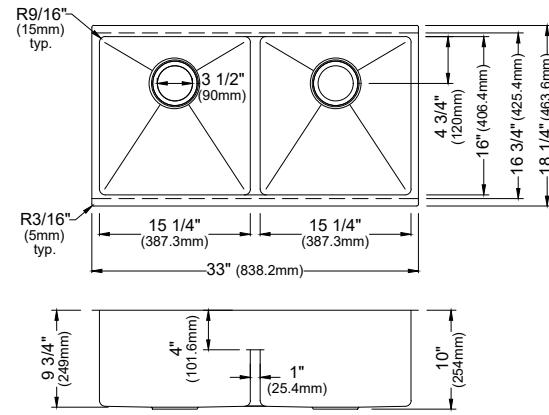

UUMDB3322-PK1	UUMSB3332-PK1	UUMSB3032-PK1	UUMSB2732-PK1	UUMSB2332-12PK1
SIZE	33" x 18 1/4" x 10"	33" x 18 1/4" x 10"	30" x 18 1/4" x 10"	27" x 18 1/4" x 10"	23" x 18 1/4" x 12"
MATERIAL	T304 16G Stainless Steel	T304 16G Stainless Steel	T304 16G Stainless Steel	T304 16G Stainless Steel	T304 16G Stainless Steel
INSTALL TYPE	Undermount	Undermount	Undermount	Undermount	Undermount
CONFIGURATION	Double Bowl	Single Bowl	Single Bowl	Single Bowl	Single Bowl
MIN. CABINET SIZE	36"	36"	33"	30"	27"
OPTIONAL GRIDS	GR-4008L GR-4008R	GR-4009	GR-4007	GR-4006	GR-4005
OPTIONAL DRAINS	L-1, L-2	L-1, L-2	L-1, L-2	L-1, L-2	L-1, L-2
CORNER RADIUS	R15	R15	R15	R15	R15