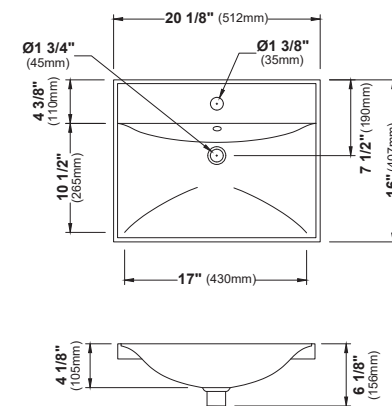

MODEL: VC-202
Vitreous China Top Mount Bathroom Vanity Sink