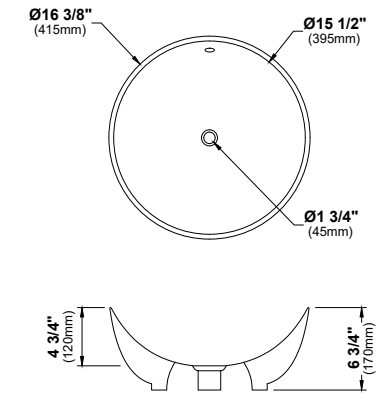

MODEL: VC-411
Vitreous China Vessel Bathroom Vanity Sink