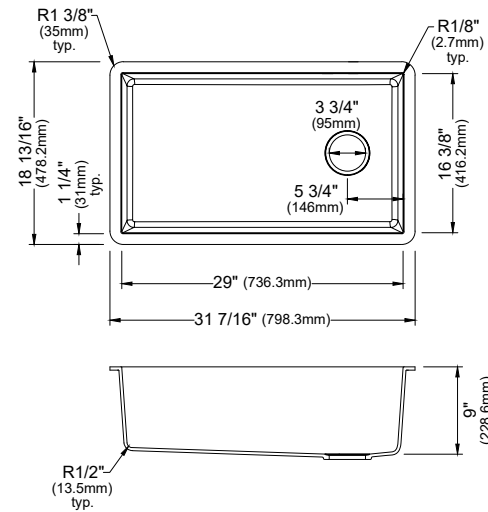

MODEL: QU-711

- WH
- GR
- CN
- BR
- BI
- BL

Quartz Large/Small Bowl Kitchen Sink