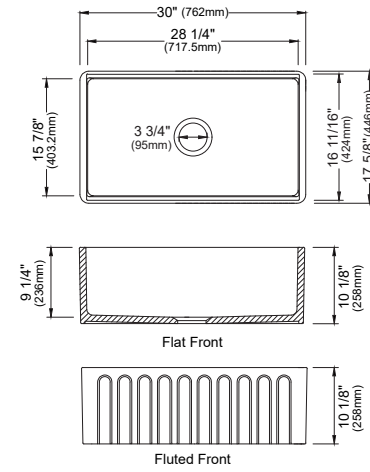

FCP30SBWH	FCP33SBWH	FCP33DBWH
SIZE	30" x 18" x 10 1/8"	33" x 18" x 10 1/8"	33" x 18" x 10 1/8"
MATERIAL	Fireclay	Fireclay	Fireclay
INSTALL TYPE	Apron Front	Apron Front	Apron Front
CONFIGURATION	Single Bowl	Single Bowl	Large/Small Bowl
MIN. CABINET SIZE	30"	33"	33"
OPTIONAL DRAINS	L-2, L-2DF	L-2, L-2DF	L-2, L-2DF

	FCWSF30SBWH-PK1	FCWSF33SBWH-PK1	FCWSF33DBWH-PK1	FCWSD33SBWH-PK1
SIZE	30" x 17 5/8" x 10 1/8"	33" x 17 5/8" x 10 1/8"	33" x 17 5/8" x 10 1/8"	33" x 17 5/8" x 10 1/8"
MATERIAL	Fireclay	Fireclay	Fireclay	Fireclay
INSTALL TYPE	Apron Front	Apron Front	Apron Front	Apron Front
CONFIGURATION	Single Bowl	Single Bowl	Large/Small Bowl	Single Bowl
MIN. CABINET SIZE	30"	33"	33"	33"
OPTIONAL DRAINS	L-2, L-2DF	L-2, L-2DF	L-2, L-2DF	L-2, L-2DF