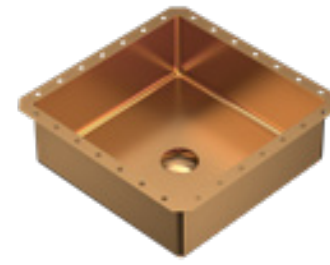

BC

MODEL: CCU500
Stainless Steel Undermount Bathroom Vanity Sink