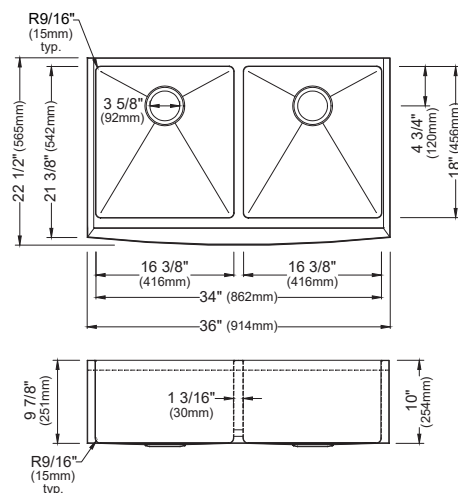

EL-88-PK1	EL-87-PK1	EL-86-PK1	EL-84-PK1	EL-82-PK1
SIZE	36" x 22 1/2" x 10"	36" x 22 1/2" x 10"	33" x 22 1/2" x 10"	33" x 22 1/2" x 10"	30" x 22 1/2" x 10"
MATERIAL	T304 16G Stainless Steel	T304 16G Stainless Steel	T304 16G Stainless Steel	T304 16G Stainless Steel	T304 16G Stainless Steel
INSTALL TYPE	Apron Front	Apron Front	Apron Front	Apron Front	Apron Front
CONFIGURATION	Double Bowl	Large/Small Bowl	Large/Small Bowl	Single Bowl	Single Bowl
MIN. CABINET SIZE	36"	36"	33"	33"	30"
OPTIONAL DRAINS	L-2, L-2DF	L-2, L-2DF	L-2, L-2DF	L-2, L-2DF	L-2, L-2DF
CORNER RADIUS	R15	R15	R15	R15	R15

SIZE	36" x 22 1/2" x 10"	36" x 22 1/2" x 10"	33" x 22 1/2" x 10"	33" x 22 1/2" x 10"	30" x 22 1/2" x 10"
MATERIAL	T304 16G Stainless Steel	T304 16G Stainless Steel	T304 16G Stainless Steel	T304 16G Stainless Steel	T304 16G Stainless Steel
INSTALL TYPE	Apron Front	Apron Front	Apron Front	Apron Front	Apron Front
CONFIGURATION	Double Bowl	Large/Small Bowl	Large/Small Bowl	Single Bowl	Single Bowl
MIN. CABINET SIZE	36"	36"	33"	33"	30"
OPTIONAL DRAINS	L-2, L-2DF	L-2, L-2DF	L-2, L-2DF	L-2, L-2DF	L-2, L-2DF
CORNER RADIUS	R15	R15	R15	R15	R15