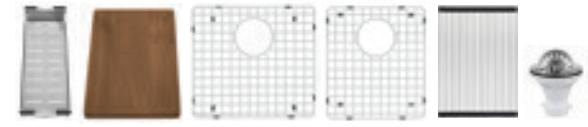

MODEL: WSA-45-PK3
Stainless Steel Large Single Bowl Apron Front Workstation Sink