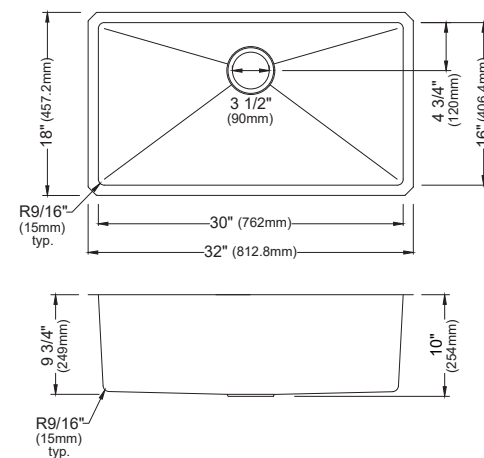

MODEL: EL-79-PK1
Stainless Steel Undermount Large Single Bowl Kitchen Sink