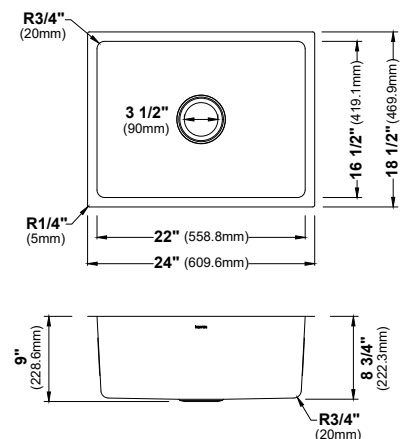

MODEL: UMDB3211-PK1
Stainless Steel Undermount Double Bowl Kitchen Sink