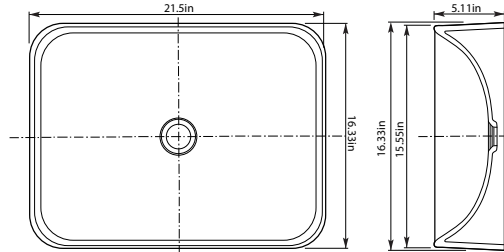

MODEL: SQS200

WH GR BL

Seacrest
Quartz Bathroom Vanity Sink