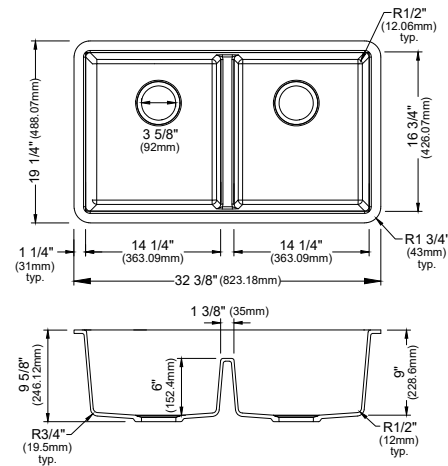

MODEL: QU-811

WH GR CN BR BI BL

Quartz Large/Small Bowl Kitchen Sink