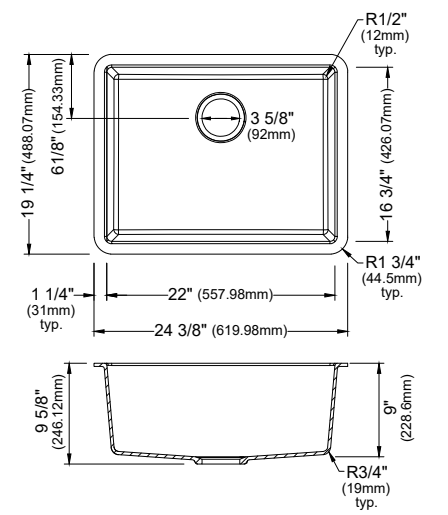

QU-610	QU-670	QU-710	QU-711	QU-712
SIZE	32" x 21" x 9"	31 1/16" x 18 13/16" x 9"	32 1/2" x 19 3/8" x 9"	32 1/2" x 19 3/8" x 9"	32 1/2" x 19 3/8" x 9"
MATERIAL	Quartz Composite	Quartz Composite	Quartz Composite	Quartz Composite	Quartz Composite
INSTALL TYPE	Undermount	Undermount	Undermount	Undermount	Undermount
CONFIGURATION	Large/Small Bowl	Single Bowl	Double Bowl	Large/Small Bowl	Single Bowl
MIN. CABINET SIZE	36"	36"	36"	36"	36"
FAUCET HOLES	0	0	0	0	0
OPTIONAL GRIDS	GR-6010, GR-6011	GR-6012	GR-6005, GR-6006	GR-6007, GR-6008	GR-6009
OPTIONAL DRAINS	QBS, QDF, L-1, L-2, L-2DF	QBS, QDF, L-1, L-2, L-2DF	QBS, QDF, L-1, L-2, L-2DF	QBS, QDF, L-1, L-2, L-2DF	QBS, QDF, L-1, L-2, L-2DF

	QU-810	QU-811	QU-812	QU-820	QU-690
SIZE	32 3/8" x 19 1/4" x 9"	32 3/8" x 21 3/8" x 9"	32 3/8" x 19 1/4" x 9"	24 3/8" x 19 1/4" x 9"	16 5/8" x 16 5/8" x 7 7/8"
MATERIAL	Quartz Composite	Quartz Composite	Quartz Composite	Quartz Composite	Quartz Composite
INSTALL TYPE	Undermount	Undermount	Undermount	Undermount	Undermount
CONFIGURATION	Double Bowl	Large/Small Bowl	Single Bowl	Single Bowl	Bar Bowl
MIN. CABINET SIZE	36"	36"	36"	27"	18"
FAUCET HOLES	0	0	0	0	0
OPTIONAL GRIDS	GR-6014	GR-6015, GR-6016	GR-6021	GR-6022	N/A
OPTIONAL DRAINS	QBS, QDF, L-1, L-2, L-2DF	QBS, QDF, L-1, L-2, L-2DF	QBS, QDF, L-1, L-2, L-2DF	QBS, QDF, L-1, L-2, L-2DF	QBS, QDF, L-1, L-2, L-2DF