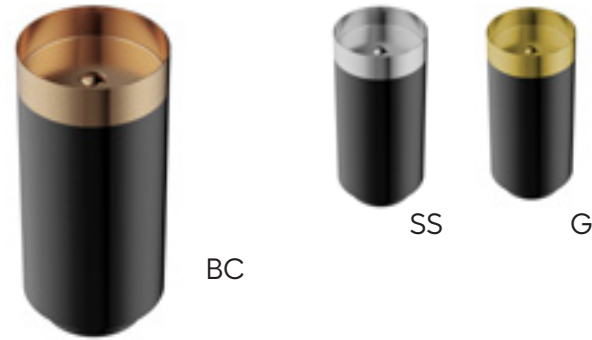

MODEL: CCP200
Stainless Steel Bathroom Pedestal Sink