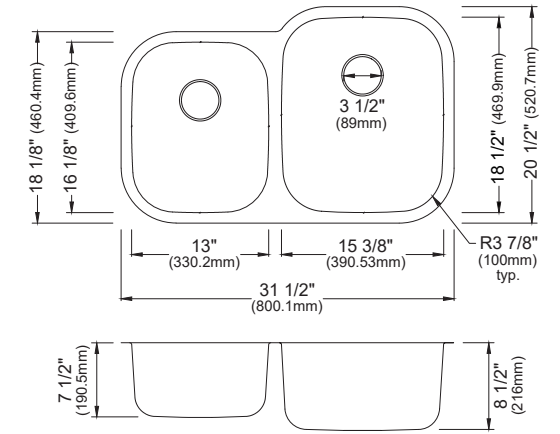

MODEL: PU53L
Stainless Steel Undermount Small/Large Bowl Kitchen Sink