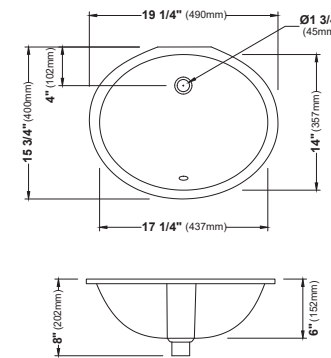

MODEL: VC-103
Vitreous China Undermount Bathroom Vanity Sink