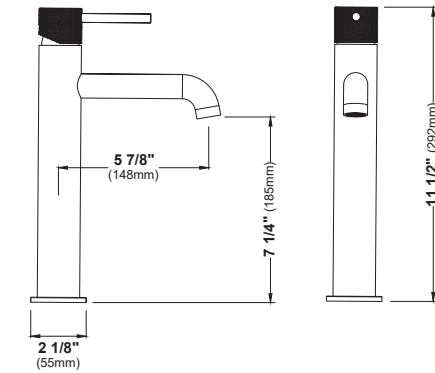

KBF460	KBF462	KBF464	KBF466	KBF470	KBF472	KBF474
HEIGHT	7 1/2"	11 1/4"	6 1/8"	6 1/8"	8 5/8"	13 7/8"	8 1/8"
SPOUT REACH	5 7/8"	5 7/8"	4 7/8"	4 7/8"	6 1/4"	7 1/8"	6 1/4"
SPOUT HEIGHT	3 3/8"	7 1/8"	4 1/2"	4 1/2"	3 5/8"	9"	4"
INSTALL TYPE	Single Hole	Single Hole Vessel	Three Hole	Three Hole	Single Hole	Single Hole Vessel	Three Hole
STYLE	Single Lever	Single Lever	Dual Lever	Dual Knob	Single Lever	Single Lever	Dual Lever
ACCESSORIES	Pop-up Drain	Pop-up Drain	Pop-Up Drain	Pop-Up Drain	Pop-Up Drain	Pop-Up Drain	Pop-Up Drain