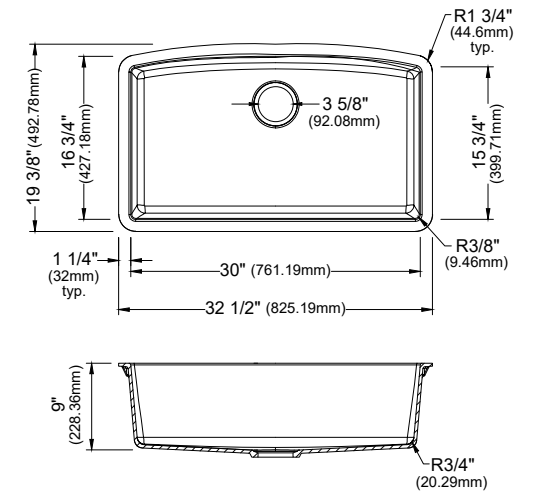

- WH
- GR
- CN
- BR
- BI
- BL

Quartz Large/Small Bowl Kitchen Sink

- WH
- GR
- CN
- BR
- BI
- BL

Quartz Double Bowl Kitchen Sink

- WH
- GR
- CN
- BR
- BI
- BL

Quartz Large Single Bowl Kitchen Sink

- WH
- GR
- CN
- BR
- BI
- BL

Quartz Large/Small Bowl Kitchen Sink

- WH
- GR
- CN
- BR
- BI
- BL

Quartz Single Bowl Bar Sink

- WH
- GR
- CN
- BR
- BI
- BL