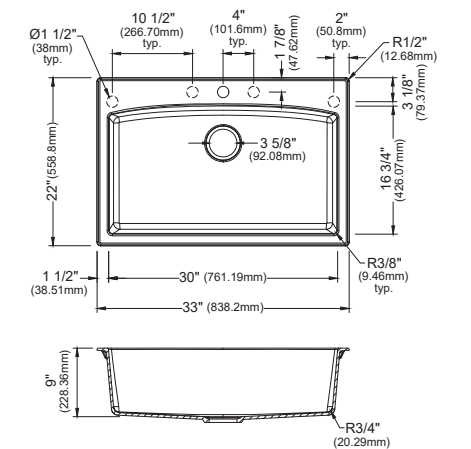

WH GR CN BR BI BL

Quartz Large/Small Bowl Kitchen Sink

WH GR CN BR BI BL

Quartz Double Bowl Kitchen Sink

WH GR CN BR BI BL

Quartz Large Single Bowl Kitchen Sink

WH GR CN BR BI BL

WH GR CN BR BI BL

Quartz Single Bowl Bar Sink

WH GR CN BR BI BL