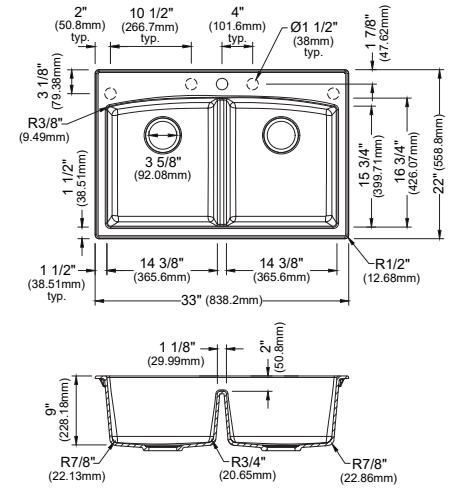

MODEL: QT-670

WH GR CN BR BI BL

Quartz Large Single Bowl Kitchen Sink