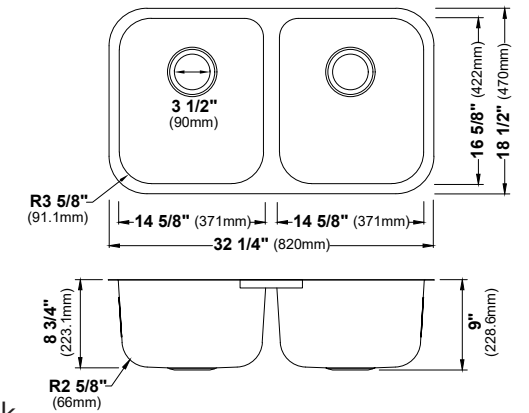

MODEL: PRU31
Stainless Steel Undermount Double Bowl Kitchen Sink

	PU55	PU59	PT35	PT30
SIZE	30⅞" x 18" x 9"	15" x 13" x 8"	33" x 22" x 7½"	25" x 22" x 8"
MATERIAL	T304 16G Stainless Steel	T304 16G Stainless Steel	T304 18G Stainless Steel	T304 18G Stainless Steel
INSTALL TYPE	Undermount	Undermount	Top Mount	Top Mount
CONFIGURATION	Single Bowl	Single Bowl	Double Bowl	Single Bowl
MIN. CABINET SIZE	33"	18"	33"	27"
OPTIONAL GRIDS	GR-3011	GR-3014	GR-3013	GR-3012
OPTIONAL DRAINS	L-1, L-2, L-2DF	L-1, L-2, L-2DF	L-1, L-2, L-2DF	L-1, L-2, L-2DF