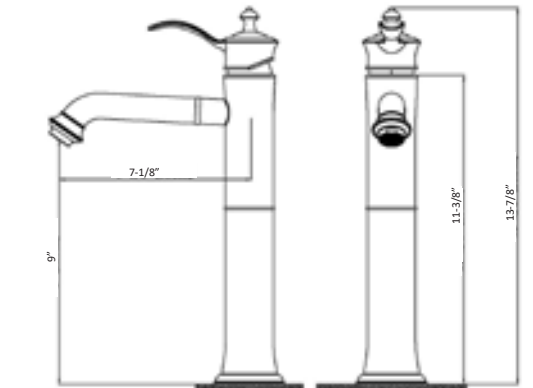

MODEL: KBF460
Tryst

MODEL: KBF462
Tryst

MODEL: KBF464
Tryst

MODEL: KBF466
Tryst

MODEL: KBF470
Vineyard

MODEL: KBF472
Vineyard

MODEL: KBF474
Vineyard

	KBF460	KBF462	KBF464	KBF466	KBF470	KBF472	KBF474
HEIGHT	7 1/2"	11 1/4"	6 1/8"	6 1/8"	8 5/8"	13 7/8"	8 1/8"
SPOUT REACH	5 7/8"	5 7/8"	4 7/8"	4 7/8"	6 1/4"	7 1/8"	6 1/4"
SPOUT HEIGHT	3 3/8"	7 1/8"	4 1/2"	4 1/2"	3 5/8"	9"	4"
INSTALL TYPE	Single Hole	Single Hole Vessel	Three Hole	Three Hole	Single Hole	Single Hole Vessel	Three Hole
STYLE	Single Lever	Single Lever	Dual Lever	Dual Knob	Single Lever	Single Lever	Dual Lever
ACCESSORIES	Pop-up Drain	Pop-up Drain	Pop-Up Drain	Pop-Up Drain	Pop-Up Drain	Pop-Up Drain	Pop-Up Drain