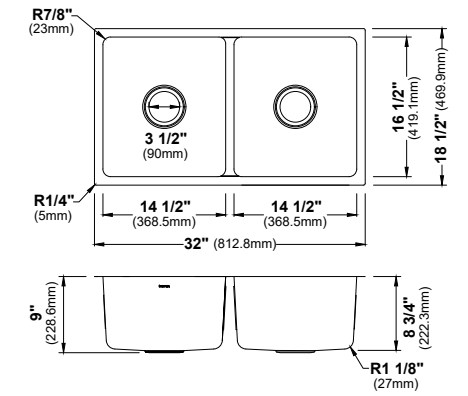

MODEL: UMSB3211-PK1
Stainless Steel Undermount Single Bowl Kitchen Sink