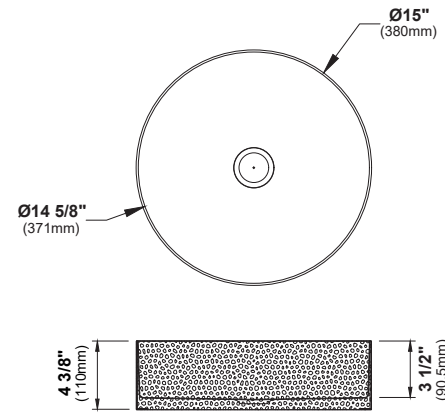

BC

BC

BC

BC

BC

BC

BC

	CCV100	CCV200	CCV300	CCV350	CCV400	CCV500	CCV600
SIZE	15" x 15" x 4 3/8"	14 1/8" x 14 1/8" x 4 3/8"	15 3/4" x 15 3/4" x 4 3/4"	15 3/4" x 15 3/4" x 4 3/4"	21 5/8" x 13 3/4" x 4 1/2"	15 3/4" x 15 3/4" x 3 7/8"	23 5/8" x 15 3/4" x 3 7/8"
MATERIAL	Stainless Steel	Stainless Steel	Stainless Steel	Stainless Steel	Stainless Steel	Stainless Steel	Stainless Steel
INSTALL TYPE	Vessel	Vessel	Vessel	Vessel	Vessel	Vessel	Vessel
FINISH	Brushed	Brushed	Brushed	Brushed	Brushed	Brushed	Brushed
MIN. CABINET SIZE	18"	18"	18"	18"	24"	18"	27"
POP-UP DRAIN	Included	Included	Included	Included	Included	Included	Included