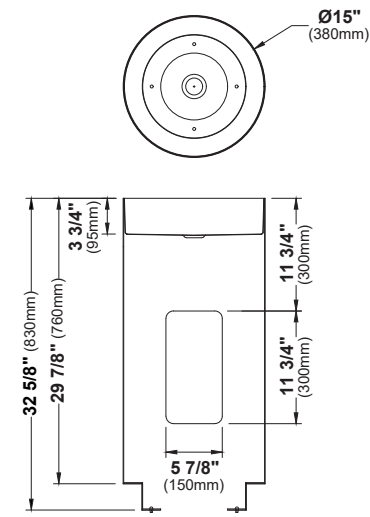

MODEL: CCP200
Stainless Steel Bathroom Pedestal Sink