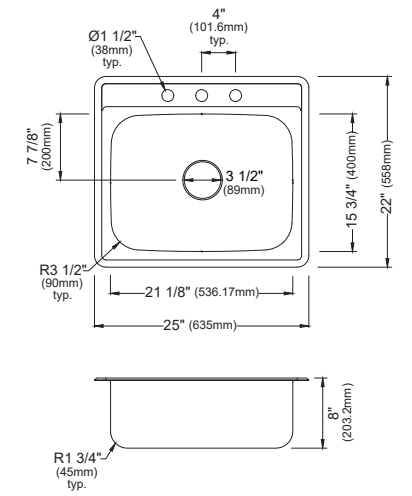

MODEL: PT30
Stainless Steel Top Mount Single Bowl Kitchen Sink

	PU53R	PU51	PU57	PU53L
SIZE	31½" x 20½" x 8½"	32¼" x 18½" x 9"	23" x 17¼" x 8¾"	31½" x 20½" x 8½"
MATERIAL	T304 16G Stainless Steel	T304 16G Stainless Steel	T304 16G Stainless Steel	T304 16G Stainless Steel
INSTALL TYPE	Undermount	Undermount	Undermount	Undermount
CONFIGURATION	Large/Small Bowl	Double Bowl	Single Bowl	Small/Large Bowl
MIN. CABINET SIZE	33"	36"	27"	33"
OPTIONAL GRIDS	GR-3009, GR-3010	GR-3008	GR-3012	GR-3009, GR-3010
OPTIONAL DRAINS	L-1, L-2, L-2DF	L-1, L-2, L-2DF	L-1, L-2, L-2DF	L-1, L-2, L-2DF