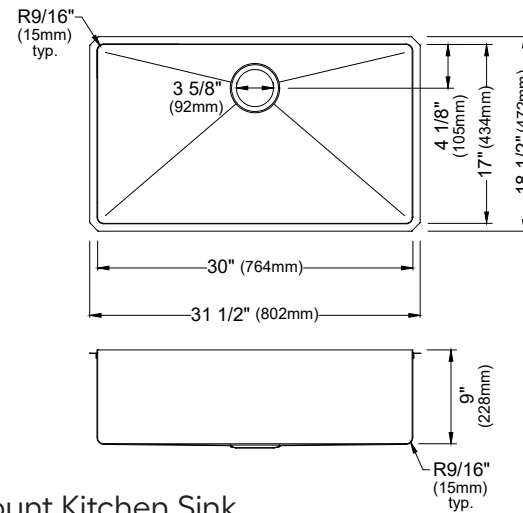

MODEL: E-540
Stainless Steel Large Single Bowl Seamless Undermount Kitchen Sink