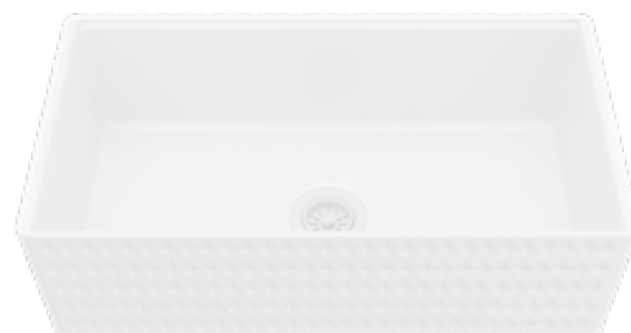

MODEL: FCWSD33SBWH-PK1
Fireclay Large Single Bowl Apron Front Workstation Kitchen Sink