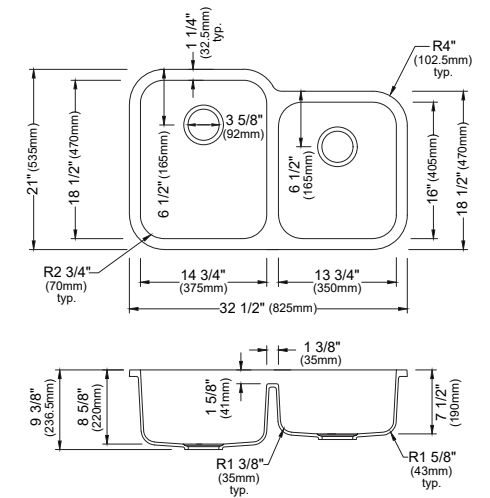

Quartz Seamless Undermount Large/Small Bowl Kitchen Sink

Quartz Seamless Series

Indulge in the sophisticated and contemporary aesthetics of our seamless sinks in laminate and solid surface. Immerse yourself in the seamless integration of these sinks into your kitchen environment, where the absence of exposed seams or protruding rims allows for a truly modern and polished look. Elevate your kitchen ambiance with our seamless sinks, where form meets function in a harmonious blend of sleekness and practicality.