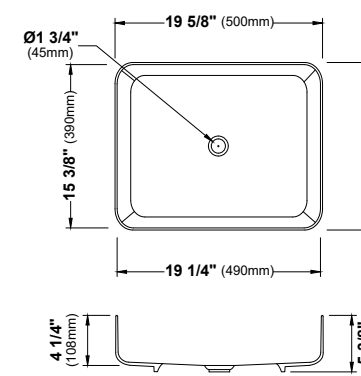

MODEL: VC-503
Vitreous China Vessel Bathroom Vanity Sink

MODEL: VC-504
Vitreous China Vessel Bathroom Vanity Sink

MODEL: VC-505
Vitreous China Vessel Bathroom Vanity Sink

	VC-424	VC-427	VC-501	VC-502	VC-503	VC-504	VC-505
SIZE	14 1/8" x 14 1/8" x 3 5/8"	16 1/2" x 16 1/2" x 4"	18 3/4" x 14 1/2" x 4 3/8"	19" x 13 3/4" x 4 3/4"	15 3/4" x 13" x 3 1/8"	24" x 15 3/8" x 4"	19 5/8" x 15 3/4" x 4 1/4"
MATERIAL	Vitreous China	Vitreous China	Vitreous China	Vitreous China	Vitreous China	Vitreous China	Vitreous China
INSTALL TYPE	Vessel	Vessel	Vessel	Vessel	Vessel	Vessel	Vessel
FINISH	Gloss	Gloss	Gloss	Gloss	Gloss	Gloss	Gloss
MIN. CABINET SIZE	18"	18"	21"	21"	18"	27"	24"