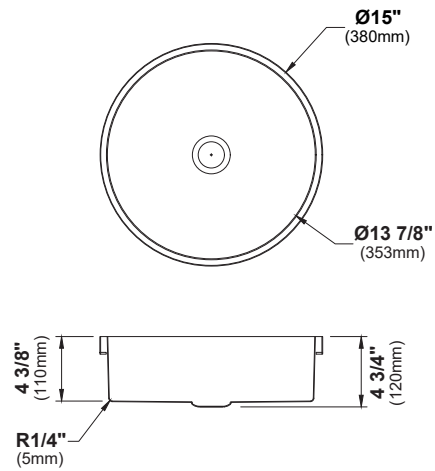

BC

MODEL: CCT200
Stainless Steel Top Mount Bathroom Sink