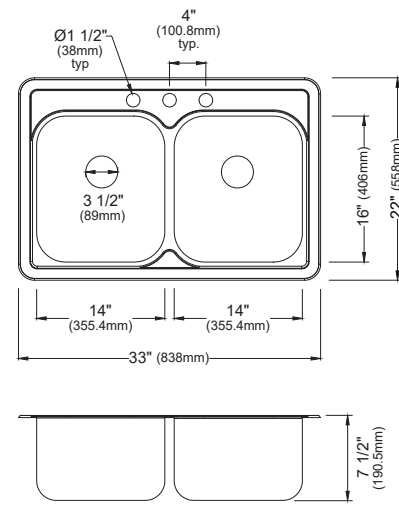

MODEL: PT35
Stainless Steel Top Mount Double Bowl Kitchen Sink