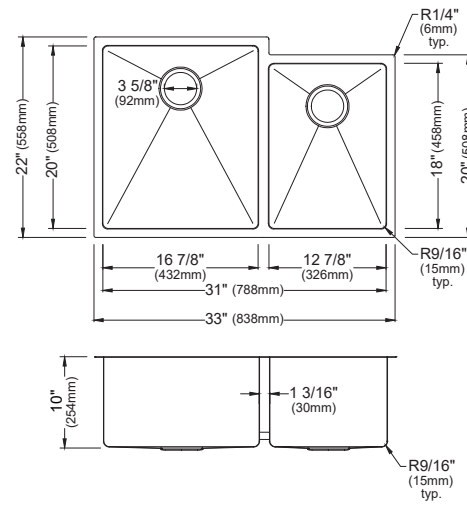

MODEL: EL-78R-PK1
Stainless Steel Undermount Large/Small Bowl Kitchen Sink