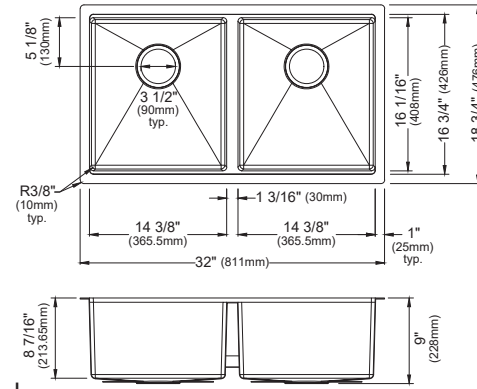

MODEL: HST2522SB
Matrix Steel Top Mount Single Bowl Workstation Sink

MODEL: HST1719SB
Matrix Steel Top Mount Single Bowl Workstation Bar Sink

	HST3322DB	HST2522SB	HST1719SB	HST3322SB
SIZE	33" x 22" x 9"	25" x 22" x 9"	17" x 19" x 9"	33" x 22" x 9"
MATERIAL	T304 16G Bowl, 12G Deck	T304 16G Bowl, 12G Deck	T304 16G Bowl, 12G Deck	T304 16G Bowl, 12G Deck
INSTALL TYPE	Top Mount	Top Mount	Top Mount	Top Mount
CONFIGURATION	Double Bowl	Single Bowl	Single Bowl	Single Bowl
MIN. CABINET SIZE	33"	27"	18"	33"
BOWL CORNER RADIUS	R10	R10	R10	R10
DECK CORNER RADIUS	R0	R0	R0	R0

SIZE	33" x 22" x 9"	25" x 22" x 9"	17" x 19" x 9"	33" x 22" x 9"
MATERIAL	T304 16G Bowl, 12G Deck	T304 16G Bowl, 12G Deck	T304 16G Bowl, 12G Deck	T304 16G Bowl, 12G Deck
INSTALL TYPE	Top Mount	Top Mount	Top Mount	Top Mount
CONFIGURATION	Double Bowl	Single Bowl	Single Bowl	Single Bowl
MIN. CABINET SIZE	33"	27"	18"	33"
BOWL CORNER RADIUS	R10	R10	R10	R10
DECK CORNER RADIUS	R0	R0	R0	R0