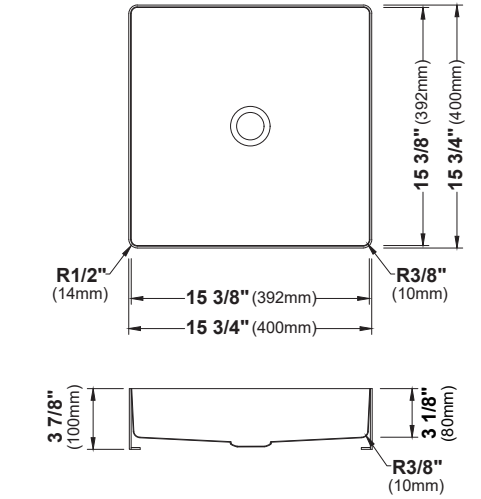

BC

BC

BC

BC

BC

BC

BC

	CCV100	CCV200	CCV300	CCV350	CCV400	CCV500	CCV600
SIZE	15" x 15" x 4 3/8"	14 1/8" x 14 1/8" x 4 3/8"	15 3/4" x 15 3/4" x 4 3/4"	15 3/4" x 15 3/4" x 4 3/4"	21 5/8" x 13 3/4" x 4 1/2"	15 3/4" x 15 3/4" x 3 7/8"	23 5/8" x 15 3/4" x 3 7/8"
MATERIAL	Stainless Steel	Stainless Steel	Stainless Steel	Stainless Steel	Stainless Steel	Stainless Steel	Stainless Steel
INSTALL TYPE	Vessel	Vessel	Vessel	Vessel	Vessel	Vessel	Vessel
FINISH	Brushed	Brushed	Brushed	Brushed	Brushed	Brushed	Brushed
MIN. CABINET SIZE	18"	18"	18"	18"	24"	18"	27"
POP-UP DRAIN	Included	Included	Included	Included	Included	Included	Included