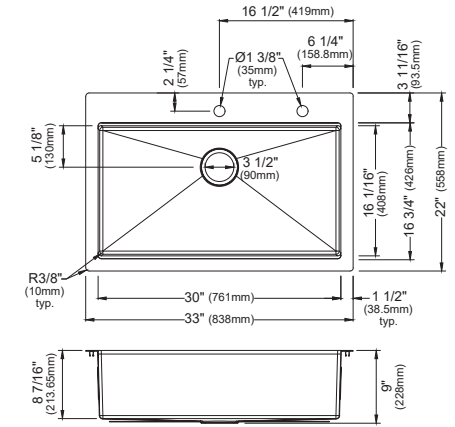

MODEL: HST2522SB
Matrix Steel Top Mount Single Bowl Workstation Sink

MODEL: HST1719SB
Matrix Steel Top Mount Single Bowl Workstation Bar Sink

	HST3322DB	HST2522SB	HST1719SB	HST3322SB
SIZE	33" x 22" x 9"	25" x 22" x 9"	17" x 19" x 9"	33" x 22" x 9"
MATERIAL	T304 16G Bowl, 12G Deck	T304 16G Bowl, 12G Deck	T304 16G Bowl, 12G Deck	T304 16G Bowl, 12G Deck
INSTALL TYPE	Top Mount	Top Mount	Top Mount	Top Mount
CONFIGURATION	Double Bowl	Single Bowl	Single Bowl	Single Bowl
MIN. CABINET SIZE	33"	27"	18"	33"
BOWL CORNER RADIUS	R10	R10	R10	R10
DECK CORNER RADIUS	R0	R0	R0	R0