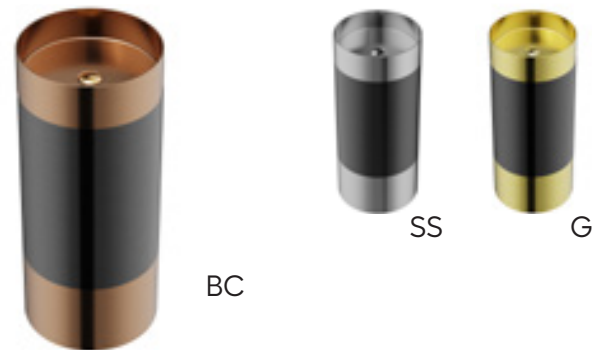

MODEL: CCP300
Stainless Steel Bathroom Pedestal Sink