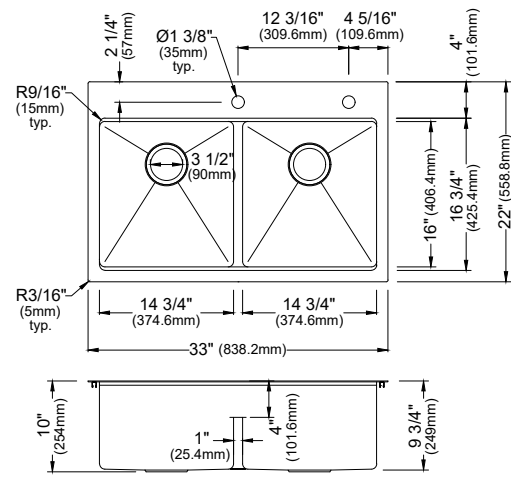

WSTMDB3323-PK1	WSTMSB3333-PK1	WSTMSB2833-PK1	WSTMSB2533-PK1
SIZE	33" x 22" x 10"	33" x 22" x 10"	28" x 22" x 10"	25" x 22" x 10"
MATERIAL	T304 16G Stainless Steel	T304 16G Stainless Steel	T304 16G Stainless Steel	T304 16G Stainless Steel
INSTALL TYPE	Top Mount	Top Mount	Top Mount	Top Mount
CONFIGURATION	Double Bowl	Single Bowl	Single Bowl	Single Bowl
MIN. CABINET SIZE	33"	33"	30"	27"
OPTIONAL GRIDS	GR-4012L GR-4012R	GR-4004	GR-4011	GR-4010
OPTIONAL DRAINS	L-1, L-2	L-1, L-2	L-1, L-2	L-1, L-2
CORNER RADIUS	R15	R15	R15	R15