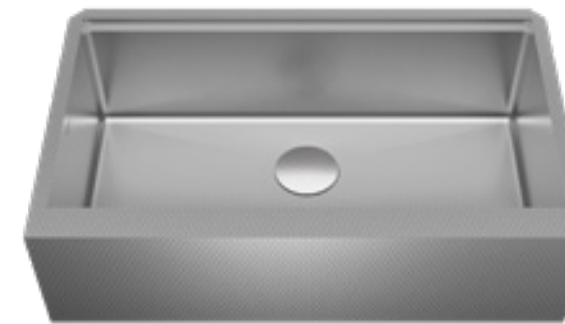

MODEL: HSU3219DB
Matrix Steel Undermount Double Bowl Workstation Sink

MODEL: HSU2419SB
Matrix Steel Undermount Large Single Bowl Workstation Sink

MODEL: HSU1717SB
Matrix Steel Undermount Single Bowl Workstation Bar Sink

MODEL: HSU3219SB
Matrix Steel Undermount Large Single Bowl Workstation Sink

MODEL: HSU3320SB
Matrix Steel Apron Front Large Single Bowl Workstation Sink

	HSU3219DB	HSU2419SB	HSU1717SB	HSU3219SB	HSU3320SB
SIZE	32" x 18 3/4" x 9"	24" x 18 3/4" x 9"	17" x 17" x 9"	32" x 18 3/4" x 9"	33" x 20" x 10"
MATERIAL	T304 16G Bowl	T304 16G Bowl	T304 16G Bowl	T304 16G Bowl	T304 16G Bowl
INSTALL TYPE	Undermount	Undermount	Undermount	Undermount	Apron Front
CONFIGURATION	Double Bowl	Single Bowl	Single Bowl	Single Bowl	Single Bowl
MIN. CABINET SIZE	36"	27"	21"	36"	33"
CORNER RADIUS	R10	R10	R10	R10	R15