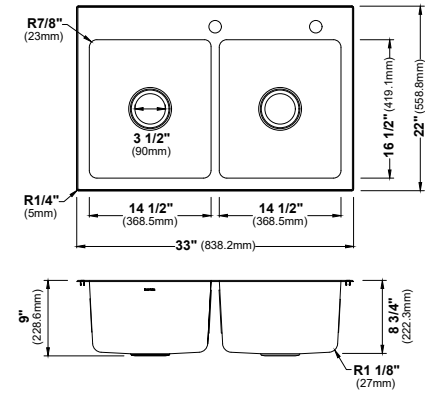

MODEL: TMSB3311-PK1
Stainless Steel Top Mount Single Bowl Kitchen Sink