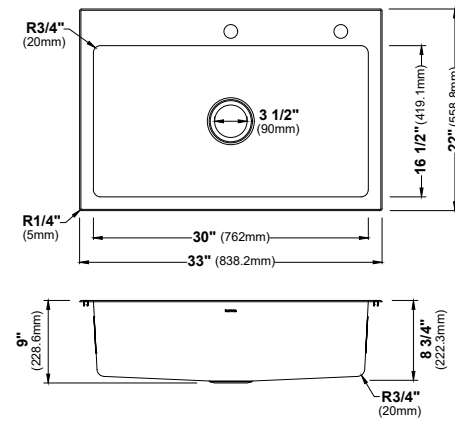

MODEL: TMSB2511-PK1
Stainless Steel Top Mount Single Bowl Kitchen Sink