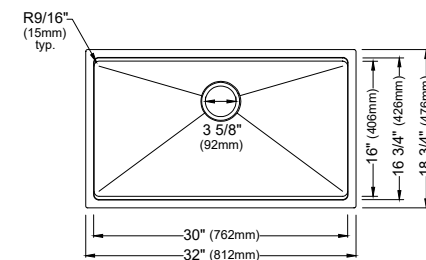

MODEL: WS-31-D1-PK1
Stainless Steel Undermount Single Bowl Workstation Bar Sink

EL-76-D1-PK1 EL-79-D1-PK1 WS-37-D1-PK1 WS-31-D1-PK1 WST-28-D1-PK1 WST-26-D1-PK1 WSA-45-D1-PK1

	EL-76-D1-PK1	EL-79-D1-PK1	WS-37-D1-PK1	WS-31-D1-PK1	WST-28-D1-PK1	WST-26-D1-PK1	WSA-45-D1-PK1
SIZE	32" x 19" x 10"	32" x 19" x 10"	32" x 18 3/4" x 10"	15" x 18 3/4" x 10"	33" x 22" x 10"	33" x 22" x 10"	33" x 21" x 10"
MATERIAL	T304 16G Stainless Steel	T304 16G Stainless Steel	T304 16G Stainless Steel	T304 16G Stainless Steel	T304 16G Stainless Steel	T304 16G Stainless Steel	T304 16G Stainless Steel
INSTALL TYPE	Undermount	Undermount	Undermount	Undermount	Top Mount	Top Mount	Apron Front
CONFIGURATION	Double Bowl	Single Bowl	Single Bowl	Single Bowl	Double Bowl	Single Bowl	Single Bowl
MIN. CABINET SIZE	36"	36"	36"	18"	33"	33"	30"
OPTIONAL DRAINS	L-2, L-2DF	L-2, L-2DF	L-2, L-2DF	L-2, L-2DF	L-2, L-2DF	L-2, L-2DF	L-2, L-2DF
CORNER RADIUS	R15	R15	R15	R15	R15	R15	R15