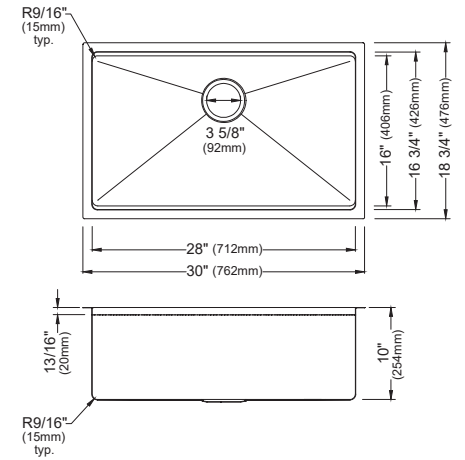

MODEL: WS-35-PK1
Stainless Steel Undermount Large Single Bowl Workstation Sink

SIZE	WS-40-PK1	WS-39-PK1	WS-38-PK1	WS-37-PK1	WS-35-PK1
SIZE	32" x 18 3/4" x 10"	39" x 18 3/4" x 10"	36" x 18 3/4" x 10"	32" x 18 3/4" x 10"	30" x 18 3/4" x 10"
MATERIAL	T304 16G Stainless Steel	T304 16G Stainless Steel	T304 16G Stainless Steel	T304 16G Stainless Steel	T304 16G Stainless Steel
INSTALL TYPE	Undermount	Undermount	Undermount	Undermount	Undermount
CONFIGURATION	Large/Small Bowl	Single Bowl	Single Bowl	Single Bowl	Single Bowl
MIN. CABINET SIZE	36"	42"	39"	36"	33"
OPTIONAL DRAINS	L-2, L-2DF	L-2, L-2DF	L-2, L-2DF	L-2, L-2DF	L-2, L-2DF
CORNER RADIUS	R15	R15	R15	R15	R15