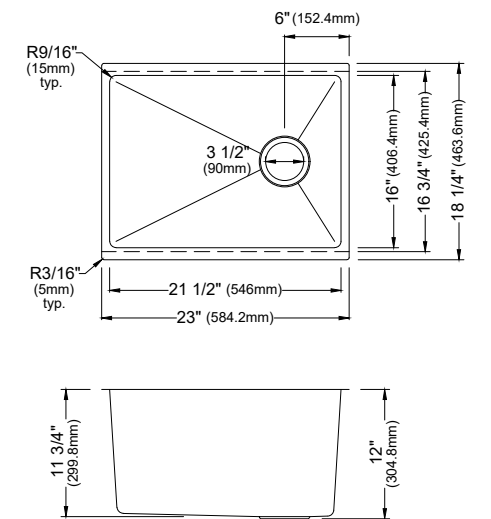

UUMDB3321-PK1 UUMSB3331-PK1 UUMSB3031-PK1 UUMSB2731-PK1 UUMSB2331-12PK1

SIZE	33" x 18 1/4" x 10"	33" x 18 1/4" x 10"	30" x 18 1/4" x 10"	27" x 18 1/4" x 10"	23" x 18 1/4" x 12"
MATERIAL	T304 16G Stainless Steel	T304 16G Stainless Steel	T304 16G Stainless Steel	T304 16G Stainless Steel	T304 16G Stainless Steel
INSTALL TYPE	Undermount	Undermount	Undermount	Undermount	Undermount
CONFIGURATION	Double Bowl	Single Bowl	Single Bowl	Single Bowl	Single Bowl
MIN. CABINET SIZE	36"	36"	33"	30"	27"
OPTIONAL GRIDS	GR-4008L GR-4008R	GR-4009	GR-4007	GR-4006	GR-4005
OPTIONAL DRAINS	L-1, L-2	L-1, L-2	L-1, L-2	L-1, L-2	L-1, L-2
CORNER RADIUS	R15	R15	R15	R15	R15