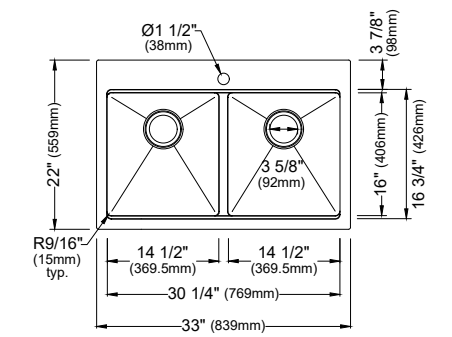

EL-76-D1-PK1 EL-79-D1-PK1 WS-37-D1-PK1 WS-31-D1-PK1 WST-28-D1-PK1 WST-26-D1-PK1 WSA-45-D1-PK1

	EL-76-D1-PK1	EL-79-D1-PK1	WS-37-D1-PK1	WS-31-D1-PK1	WST-28-D1-PK1	WST-26-D1-PK1	WSA-45-D1-PK1
SIZE	32" x 19" x 10"	32" x 19" x 10"	32" x 18 3/4" x 10"	15" x 18 3/4" x 10"	33" x 22" x 10"	33" x 22" x 10"	33" x 21" x 10"
MATERIAL	T304 16G Stainless Steel	T304 16G Stainless Steel	T304 16G Stainless Steel	T304 16G Stainless Steel	T304 16G Stainless Steel	T304 16G Stainless Steel	T304 16G Stainless Steel
INSTALL TYPE	Undermount	Undermount	Undermount	Undermount	Top Mount	Top Mount	Apron Front
CONFIGURATION	Double Bowl	Single Bowl	Single Bowl	Single Bowl	Double Bowl	Single Bowl	Single Bowl
MIN. CABINET SIZE	36"	36"	36"	18"	33"	33"	30"
OPTIONAL DRAINS	L-2, L-2DF	L-2, L-2DF	L-2, L-2DF	L-2, L-2DF	L-2, L-2DF	L-2, L-2DF	L-2, L-2DF
CORNER RADIUS	R15	R15	R15	R15	R15	R15	R15