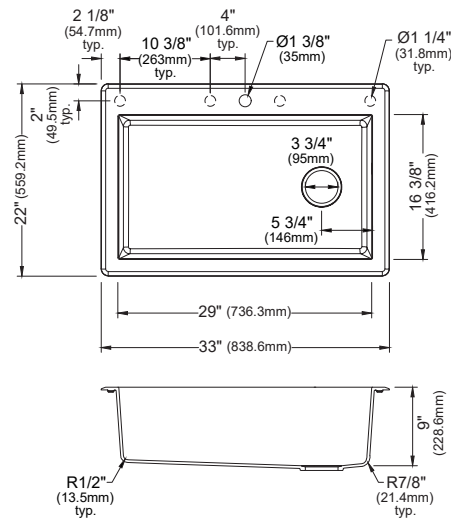

MODEL: QT-711

WH GR CN BR BI BL