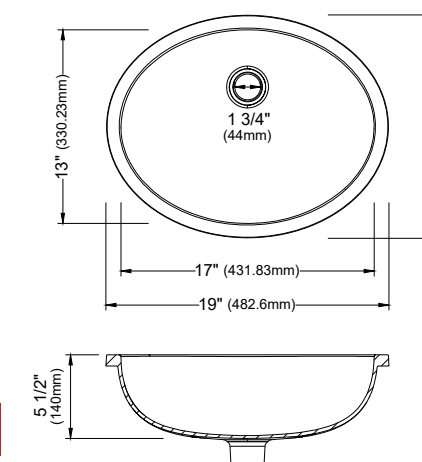

QA-740

QA-750

QA-760

QAR-740

QAR-750

QAR-760

SIZE	34" x 21¼" x 9"	34" x 21¼" x 9"	34" x 21¼" x 9"	34" x 21¼" x 9"	34" x 21¼" x 9"	34" x 21¼" x 9"
MATERIAL	Quartz Composite	Quartz Composite	Quartz Composite	Quartz Composite	Quartz Composite	Quartz Composite
INSTALL TYPE	Apron Front	Apron Front	Apron Front	Apron Front	Apron Front	Apron Front
CONFIGURATION	Single Bowl	Double Bowl	Large/Small Bowl	Single Bowl	Double Bowl	Large/Small Bowl
MIN. CABINET SIZE	36"	36"	36"	36"	36"	36"
APRON DEPTH	9¼"	9¼"	9¼"	6½"	6½"	6½"
FAUCET HOLES	0	0	0	0	0	0
OPTIONAL GRIDS	GR-6001	GR-6002	GR-6003, GR-6004	GR-6001	GR-6002	GR-6003, GR-6004
OPTIONAL DRAINS	QBS, QDF, L-1, L-2, L-2DF	QBS, QDF, L-1, L-2, L-2DF	QBS, QDF, L-1, L-2, L-2DF	QBS, QDF, L-1, L-2, L-2DF	QBS, QDF, L-1, L-2, L-2DF	QBS, QDF, L-1, L-2, L-2DF

MODEL: Q-315

WH GR CN BR BS BL

Quartz Seamless Undermount Single Bowl Bar Sink

MODEL: Q-306

WH GR CN BR BS BL OR YE PR BU GN RD

Quartz Seamless Undermount Vanity Sink

	Q-360R	Q-350	Q-340	Q-320	Q-315	Q-309	Q-306
SIZE	32 1/2" x 21" x 8 5/8"	32 1/2" x 19 1/8" x 8 1/2"	30 7/8" x 18 7/8" x 9"	24 1/4" x 18 1/4" x 8 1/2"	16 5/8" x 16 5/8" x 7 7/8"	20" x 14" x 5 3/4"	19" x 15" x 5 1/2"
MATERIAL	Quartz Composite	Quartz Composite	Quartz Composite	Quartz Composite	Quartz Composite	Quartz Composite	Quartz Composite
INSTALL TYPE	Seamless Undermount	Seamless Undermount	Seamless Undermount	Seamless Undermount	Seamless Undermount	Seamless Undermount	Seamless Undermount
CONFIGURATION	Large/small Bowl	Double Bowl	Single Bowl	Single Bowl	Single Bowl	Single Bowl	Single Bowl
MIN. CABINET SIZE	36"	36"	33"	27"	18"	24"	21"
OPTIONAL GRIDS	GR-3002, GR-3003	GR-3001	GR-3004	GR-3005	N/A	N/A	N/A
OPTIONAL DRAINS	QBS, QDF, L-1, L-2, L-2DF	QBS, QDF, L-1, L-2, L-2DF	QBS, QDF, L-1, L-2, L-2DF	QBS, QDF, L-1, L-2, L-2DF	QBS, QDF, L-1, L-2, L-2DF	PU25	PU25