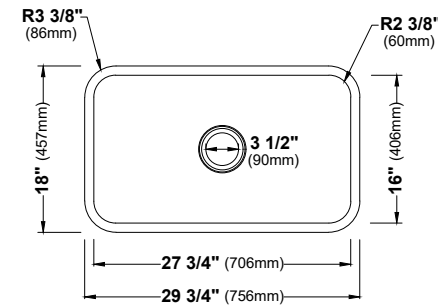

MODEL: PRU36
Stainless Steel Undermount Large Single Bowl Kitchen Sink