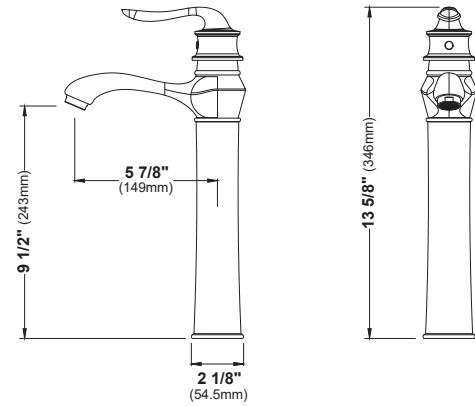

HEIGHT	7 1/16"	13 5/8"	6 7/8"	12 1/4"	5"
SPOUT REACH	5 7/8"	5 7/8"	4 7/8"	5 1/16"	5 1/8"
SPOUT HEIGHT	3 5/8"	9 9/16"	4 1/4"	9 3/4"	3 3/16"
INSTALL TYPE	Single Hole	Single Hole Vessel	Single Hole	Single Hole Vessel	Three Hole
STYLE	Single Lever	Single Lever	Single Lever	Single Lever	Dual Lever
ACCESSORIES	Pop-up Drain	Pop-up Drain	Pop-Up Drain	Pop-Up Drain	Pop-Up Drain