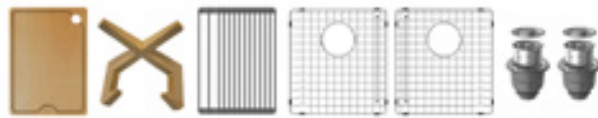

WSTMDB3323-PK1	WSTMSB3333-PK1	WSTMSB2833-PK1	WSTMSB2533-PK1
SIZE	33" x 22" x 10"	33" x 22" x 10"	28" x 22" x 10"	25" x 22" x 10"
MATERIAL	T304 16G Stainless Steel	T304 16G Stainless Steel	T304 16G Stainless Steel	T304 16G Stainless Steel
INSTALL TYPE	Top Mount	Top Mount	Top Mount	Top Mount
CONFIGURATION	Double Bowl	Single Bowl	Single Bowl	Single Bowl
MIN. CABINET SIZE	33"	33"	30"	27"
OPTIONAL GRIDS	GR-4012L GR-4012R	GR-4004	GR-4011	GR-4010
OPTIONAL DRAINS	L-1, L-2	L-1, L-2	L-1, L-2	L-1, L-2
CORNER RADIUS	R15	R15	R15	R15