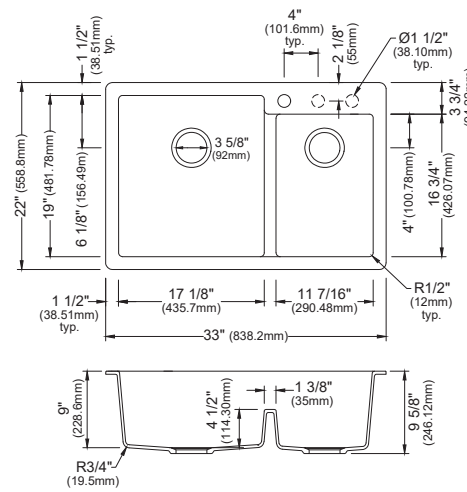

MODEL: QT-812

WH GR CN BR BI BL

Quartz Large Single Bowl Kitchen Sink