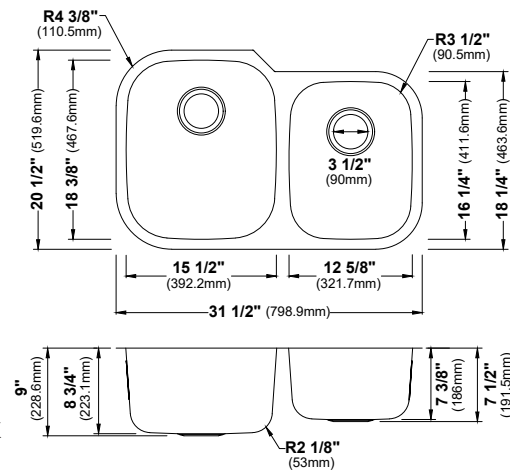

PRU31	PRU32	PRU33R	PRU33L
SIZE	32 1/4" x 18 1/2" x 9"	32" x 18 1/2" x 9"	31 1/2" x 20 1/2" x 9"	31 1/2" x 20 1/2" x 9"
MATERIAL	T304 18G Stainless Steel	T304 18G Stainless Steel	T304 18G Stainless Steel	T304 18G Stainless Steel
INSTALL TYPE	Undermount	Undermount	Undermount	Undermount
CONFIGURATION	Double Bowl	Double Bowl	Large/Small Bowl	Small/Large Bowl
MIN. CABINET SIZE	36"	36"	36"	36"
OPTIONAL GRIDS	GR-3102	GR-3108	GR-3103, GR-3104	GR-3103, GR-3104
OPTIONAL DRAINS	L-1, L-2, L-2DF	L-1, L-2, L-2DF	L-1, L-2, L-2DF	L-1, L-2, L-2DF

	PRU35	PRU36	PRU37	PRU39
SIZE	29 3/4" x 18" x 9"	32 3/8" x 18 1/2" x 9"	23 3/8" x 17 3/4" x 9"	15" x 12 5/8" x 7"
MATERIAL	T304 18G Stainless Steel	T304 18G Stainless Steel	T304 18G Stainless Steel	T304 18G Stainless Steel
INSTALL TYPE	Undermount	Undermount	Undermount	Undermount
CONFIGURATION	Single Bowl	Single Bowl	Single Bowl	Single Bowl
MIN. CABINET SIZE	33"	36"	27"	18"
OPTIONAL GRIDS	GR-3105	GR-3101	GR-3106	GR-3107
OPTIONAL DRAINS	L-1, L-2, L-2DF	L-1, L-2, L-2DF	L-1, L-2, L-2DF	L-1, L-2, L-2DF