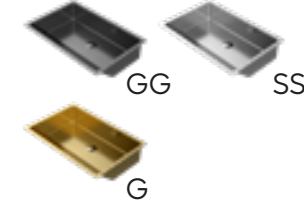

BC

MODEL: CCU500
Stainless Steel Undermount Bathroom Vanity Sink