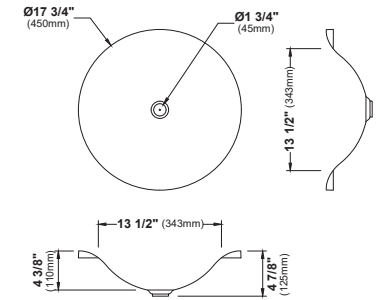

MODEL: VC-204
Vitreous China Top Mount Bathroom Vanity Sink