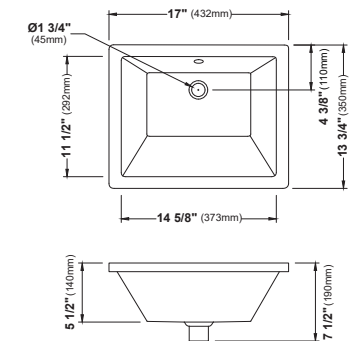

MODEL: VC-116
Vitreous China Undermount Bathroom Vanity Sink