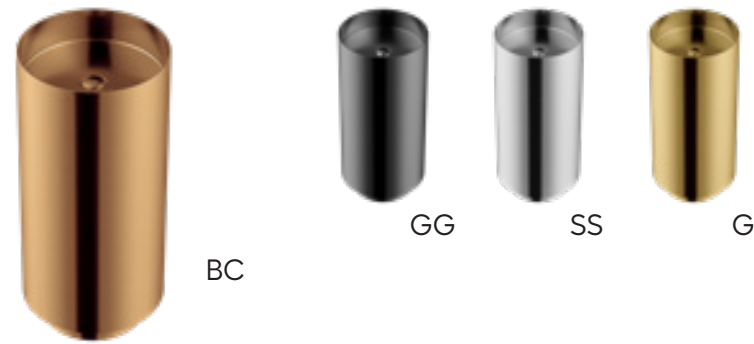

SIZE	15" x 15" x 4 ³ / ₄ "	20 ¹ / ₈ " x 14 ¹ / ₈ " x 4 ³ / ₄ "	15 ³ / ₄ " x 15 ³ / ₄ " x 4 ³ / ₄ "	27 ¹ / ₂ " x 16 ⁷ / ₈ " x 5 ¹ / ₈ "	21 ⁵ / ₈ " x 15" x 5 ¹ / ₂ "	23 ⁵ / ₈ " x 15 ³ / ₄ " x 5 ³ / ₈ "	15 ³ / ₄ " x 15 ³ / ₄ " x 5 ³ / ₈ "
MATERIAL	Stainless Steel	Stainless Steel	Stainless Steel	Stainless Steel	Stainless Steel	Stainless Steel	Stainless Steel
INSTALL TYPE	Top Mount	Top Mount	Undermount	Undermount	Undermount	Undermount	Undermount
FINISH	Brushed	Brushed	Brushed	Brushed	Brushed	Brushed	Brushed
MIN. CABINET SIZE	18"	24"	18"	30"	24"	27"	18"
POP-UP DRAIN	Included	Included	Included	Included	Included	Included	Included