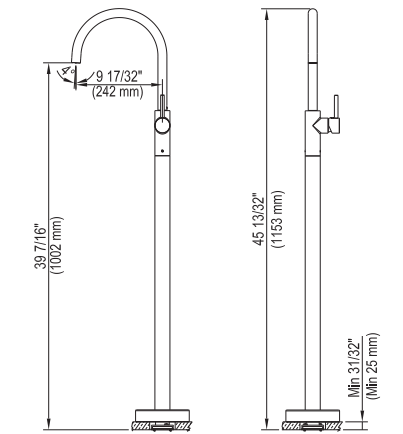

KBF534	KBF536	KBF610	KBF620	KBF650
HEIGHT	7 7/8"	7 7/8"	N/A	N/A	45 13/32"
SPOUT REACH	5 1/4"	5 1/8"	8 7/16"	7 7/32"	9 17/32"
SPOUT HEIGHT	4 3/4"	5 1/16"	N/A	N/A	39 7/16"
INSTALL TYPE	Three Hole	Two Hole	Two Hole Wall	Two Hole Wall	Single Hole Floor
STYLE	Dual Lever	Dual Lever	Single Lever	Single Lever	Single Lever
ACCESSORIES	Pop-up Drain	Pop-up Drain	None	None	None