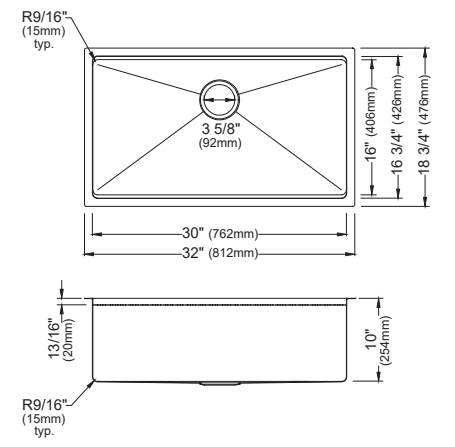

MODEL: WS-37-PK1
Stainless Steel Undermount Large Single Bowl Workstation Sink