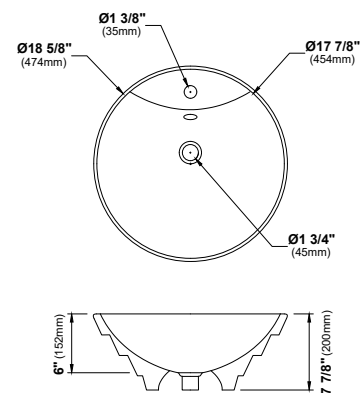

MODEL: VC-410
Vitreous China Vessel Bathroom Vanity Sink