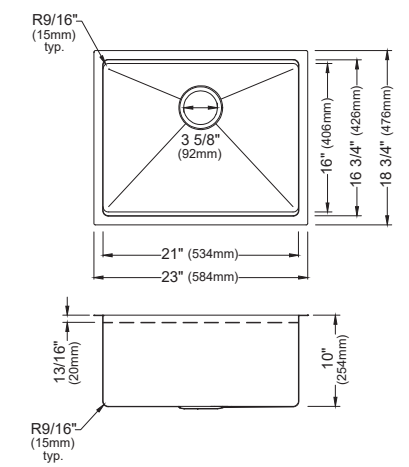

WS-34-PK1   WS-33-PK1   WS-32-PK1   WS-31-PK1

SIZE	27" x 18 3/4" x 10"	23" x 18 3/4" x 14"	23" x 18 3/4" x 10"	15" x 18 3/4" x 10"
MATERIAL	T304 16G Stainless Steel	T304 16G Stainless Steel	T304 16G Stainless Steel	T304 16G Stainless Steel
INSTALL TYPE	Undermount	Undermount	Undermount	Undermount
CONFIGURATION	Single Bowl	Single Bowl	Single Bowl	Single Bowl
MIN. CABINET SIZE	30"	27"	27"	18"
OPTIONAL DRAINS	L-2, L-2DF	L-2, L-2DF	L-2, L-2DF	L-2, L-2DF
CORNER RADIUS	R15	R15	R15	R15