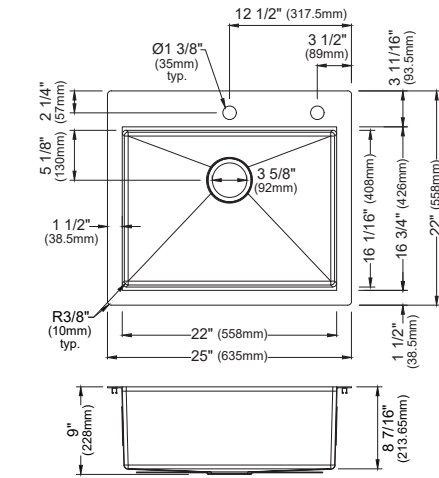

MODEL: HST2522SB
Matrix Steel Top Mount Single Bowl Workstation Sink

MODEL: HST1719SB
Matrix Steel Top Mount Single Bowl Workstation Bar Sink

	HST3322DB	HST2522SB	HST1719SB	HST3322SB
SIZE	33" x 22" x 9"	25" x 22" x 9"	17" x 19" x 9"	33" x 22" x 9"
MATERIAL	T304 16G Bowl, 12G Deck	T304 16G Bowl, 12G Deck	T304 16G Bowl, 12G Deck	T304 16G Bowl, 12G Deck
INSTALL TYPE	Top Mount	Top Mount	Top Mount	Top Mount
CONFIGURATION	Double Bowl	Single Bowl	Single Bowl	Single Bowl
MIN. CABINET SIZE	33"	27"	18"	33"
BOWL CORNER RADIUS	R10	R10	R10	R10
DECK CORNER RADIUS	R0	R0	R0	R0