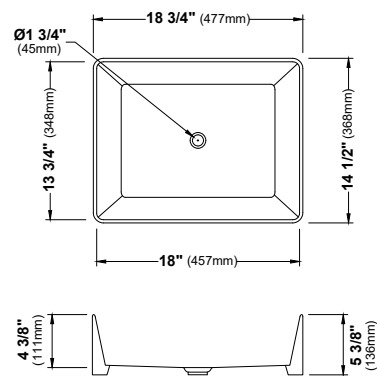

MODEL: VC-502
Vitreous China Vessel Bathroom Vanity Sink