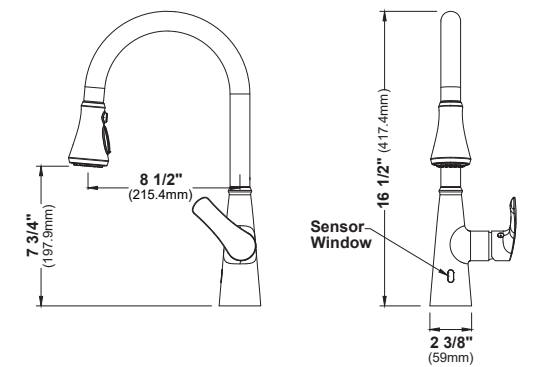

KKF220

KKF240

HEIGHT
SPOUT REACH
SPOUT HEIGHT
CONFIGURATION
WATER FLOW
SPRAY HEAD
SENSOR

HEIGHT	22 1/2"
SPOUT REACH	9"
SPOUT HEIGHT	7 3/8"
CONFIGURATION	Non-retractable
WATER FLOW	1.8 GPM
SPRAY HEAD	2 Function
SENSOR	No

HEIGHT	14 3/4"
SPOUT REACH	8 1/8"
SPOUT HEIGHT	6 3/4"
CONFIGURATION	Pull Down
WATER FLOW	1.8 GPM
SPRAY HEAD	2 Function
SENSOR	No