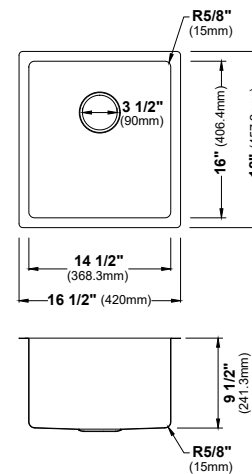

MODEL: SU77
Stainless Steel Undermount Double Bowl Kitchen Sink