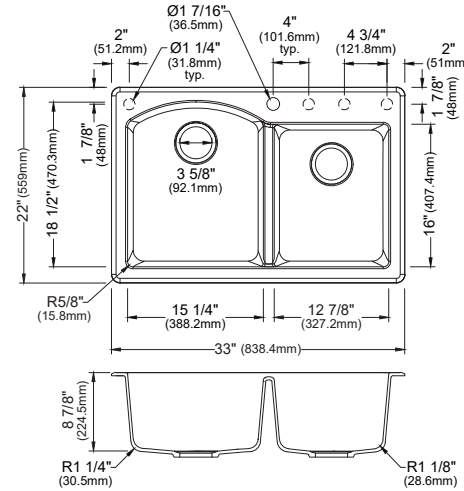

MODEL: QT-710

WH GR CN BR BI BL

Quartz Double Bowl Kitchen Sink