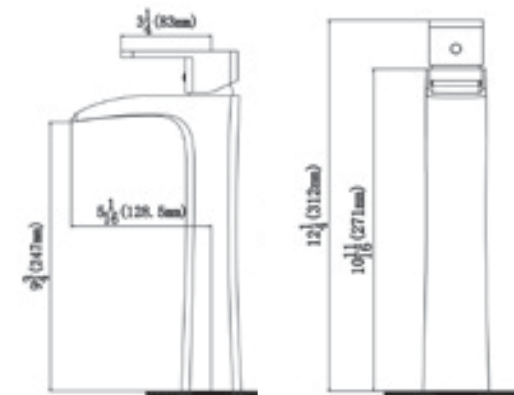

MODEL: KBF430
Dartford

MODEL: KBF432
Dartford

MODEL: KBF440
Kassel

MODEL: KBF442
Kassel

MODEL: KBF450
Fulham

KBF430 KBF432 KBF440 KBF442 KBF450

HEIGHT	7 1/16"	13 5/8"	6 7/8"	12 1/4"	5"
SPOUT REACH	5 7/8"	5 7/8"	4 7/8"	5 1/16"	5 1/8"
SPOUT HEIGHT	3 5/8"	9 9/16"	4 1/4"	9 3/4"	3 3/16"
INSTALL TYPE	Single Hole	Single Hole Vessel	Single Hole	Single Hole Vessel	Three Hole
STYLE	Single Lever	Single Lever	Single Lever	Single Lever	Dual Lever
ACCESSORIES	Pop-up Drain	Pop-up Drain	Pop-Up Drain	Pop-Up Drain	Pop-Up Drain