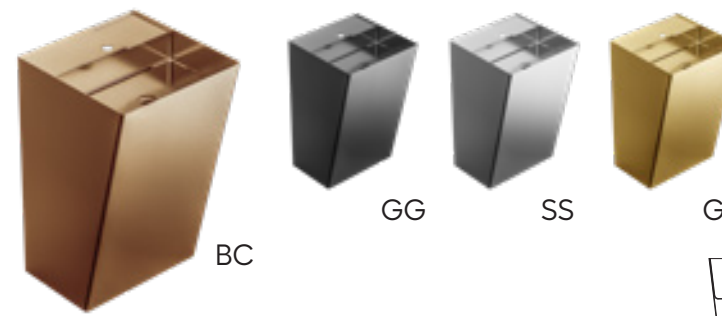

MODEL: CCP500
Stainless Steel Bathroom Pedestal Sink