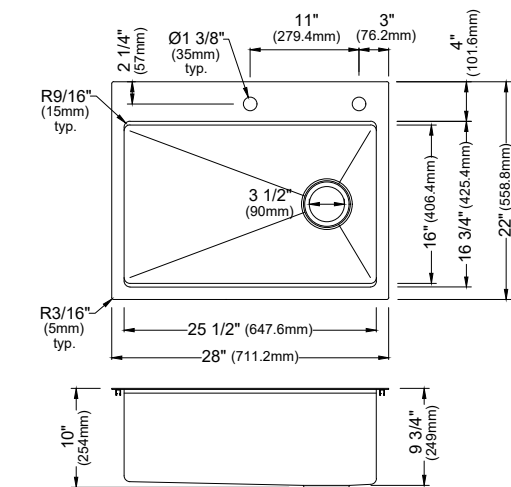

MODEL: WSTMSB2833-PK1
Stainless Steel Top Mount Large Single Bowl Workstation Sink

	WSTMDB3323-PK1	WSTMSB3333-PK1	WSTMSB2833-PK1	WSTMSB2533-PK1
SIZE	33" x 22" x 10"	33" x 22" x 10"	28" x 22" x 10"	25" x 22" x 10"
MATERIAL	T304 16G Stainless Steel	T304 16G Stainless Steel	T304 16G Stainless Steel	T304 16G Stainless Steel
INSTALL TYPE	Top Mount	Top Mount	Top Mount	Top Mount
CONFIGURATION	Double Bowl	Single Bowl	Single Bowl	Single Bowl
MIN. CABINET SIZE	33"	33"	30"	27"
OPTIONAL GRIDS	GR-4012L GR-4012R	GR-4004	GR-4011	GR-4010
OPTIONAL DRAINS	L-1, L-2	L-1, L-2	L-1, L-2	L-1, L-2
CORNER RADIUS	R15	R15	R15	R15