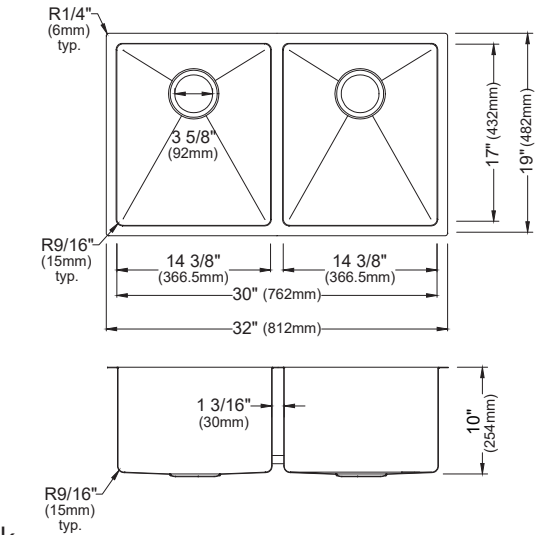

MODEL: EL-76-PK1
Stainless Steel Undermount Double Bowl Kitchen Sink