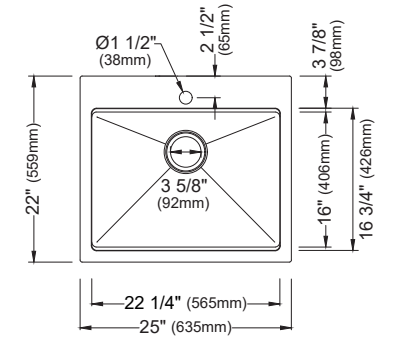

MODEL: WST-20-PK1
Stainless Steel Top Mount Single Bowl Kitchen Sink