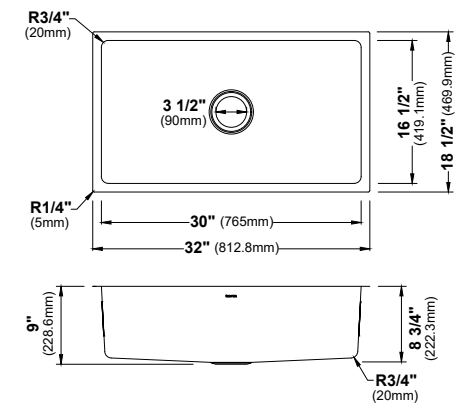

TMDB3311-PK1 TMSB3311-PK1 TMSB2511-PK1 UMSB2311-PK1 UMDB3211-PK1 UMSB3211-PK1

	TMDB3311-PK1	TMSB3311-PK1	TMSB2511-PK1	UMSB2311-PK1	UMDB3211-PK1	UMSB3211-PK1
SIZE	33" x 22" x 9"	33" x 22" x 9"	25" x 22" x 9"	24" x 18 1/2" x 9"	32" x 18 1/2" x 9"	32" x 18 1/2" x 9"
MATERIAL	T304 18G Stainless Steel	T304 18G Stainless Steel	T304 18G Stainless Steel	T304 18G Stainless Steel	T304 18G Stainless Steel	T304 18G Stainless Steel
INSTALL TYPE	Top Mount	Top Mount	Top Mount	Undermount	Undermount	Undermount
CONFIGURATION	Double Bowl	Single Bowl	Single Bowl	Single Bowl	Double Bowl	Single Bowl
MIN. CABINET SIZE	36"	36"	27"	27"	36"	36"
OPTIONAL DRAINS	L-2, L-2DF	L-2, L-2DF	L-2, L-2DF	L-2, L-2DF	L-2, L-2DF	L-2, L-2DF