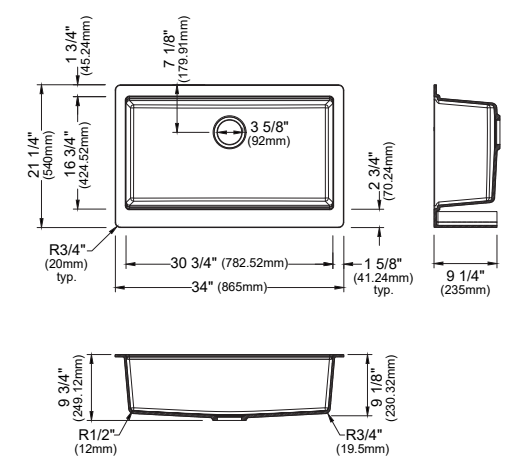

Quartz Workstation Series

Karran quartz workstation sinks are designed to deliver unmatched customization and functionality. Give yourself the freedom to configure your workspace exactly as you like. Whether washing dishes or prepping for the evening family dinner, these sinks cover all the bases.

From durable cutting boards to versatile drying racks to useful colanders, each component is crafted to enhance your cooking and cleaning experience. Personalize and love your workspace with a Karran quartz workstation sink.