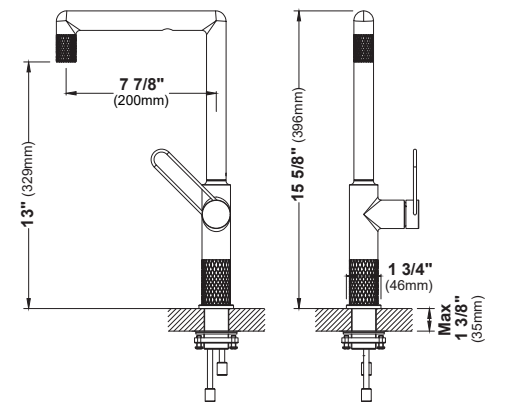

MODEL: KKF310
Auburn

MODEL: KKF350
Lagrange

MODEL: KKF365
Brampton

MODEL: KKF360
Adlington

MODEL: KKF370
Sherman

MODEL: KKF375
Chantilly

	KKF310	KKF320	KKF330	KKF340	KKF350	KKF360
HEIGHT	16 ¹ / ₁₆ "	15"	17 ³ / ₁₆ "	16 ¹ / ₁₆ "	17 ¹ / ₁₆ "	24 ¹ / ₄ "
SPOUT REACH	9"	9 ¹ / ₈ "	8 ¹¹ / ₁₆ "	8 ¹ / ₂ "	9 ³ / ₈ "	8 ¹¹ / ₁₆ "
SPOUT HEIGHT	8 ³ / ₁₆ "	8 ¹ / ₂ "	9"	7 ¹³ / ₁₆ "	8 ¹³ / ₁₆ "	7 ⁷ / ₈ "
CONFIGURATION	Pull Down	Pull Down	Pull Down	Pull Down	Pull down	Pull Down
WATER FLOW	1.8 GPM	1.8 GPM	1.8 GPM	1.8 GPM	1.8 GPM	1.8 GPM
SPRAY HEAD	2 Function	2 Function	2 Function	3 Function	2 Function	1 Function
SENSOR	No	No	No	Yes/Front	No	No