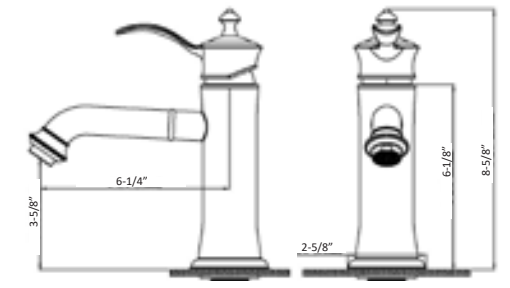

MODEL: KBF460
Tryst

MODEL: KBF462
Tryst

MODEL: KBF464
Tryst

MODEL: KBF466
Tryst

MODEL: KBF470
Vineyard

MODEL: KBF472
Vineyard

MODEL: KBF474
Vineyard

	KBF460	KBF462	KBF464	KBF466	KBF470	KBF472	KBF474
HEIGHT	7 1/2"	11 1/4"	6 1/8"	6 1/8"	8 5/8"	13 7/8"	8 1/8"
SPOUT REACH	5 7/8"	5 7/8"	4 7/8"	4 7/8"	6 1/4"	7 1/8"	6 1/4"
SPOUT HEIGHT	3 3/8"	7 1/8"	4 1/2"	4 1/2"	3 5/8"	9"	4"
INSTALL TYPE	Single Hole	Single Hole Vessel	Three Hole	Three Hole	Single Hole	Single Hole Vessel	Three Hole
STYLE	Single Lever	Single Lever	Dual Lever	Dual Knob	Single Lever	Single Lever	Dual Lever
ACCESSORIES	Pop-up Drain	Pop-up Drain	Pop-Up Drain	Pop-Up Drain	Pop-Up Drain	Pop-Up Drain	Pop-Up Drain