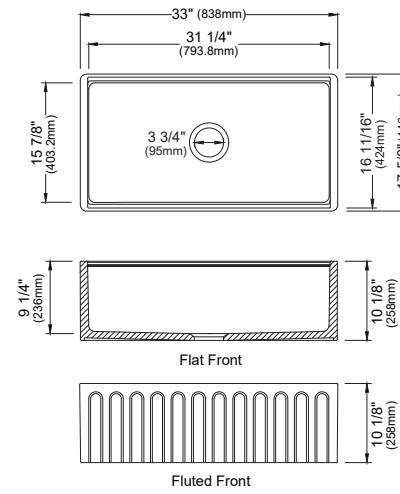

FCP30SBWH	FCP33SBWH	FCP33DBWH
SIZE	30" x 18" x 10 1/8"	33" x 18" x 10 1/8"	33" x 18" x 10 1/8"
MATERIAL	Fireclay	Fireclay	Fireclay
INSTALL TYPE	Apron Front	Apron Front	Apron Front
CONFIGURATION	Single Bowl	Single Bowl	Large/Small Bowl
MIN. CABINET SIZE	30"	33"	33"
OPTIONAL DRAINS	L-2, L-2DF	L-2, L-2DF	L-2, L-2DF