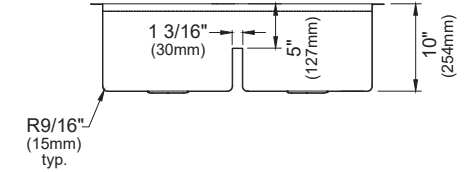

MODEL: WST-26-PK1
Stainless Steel Top Mount Large Single Bowl Kitchen Sink