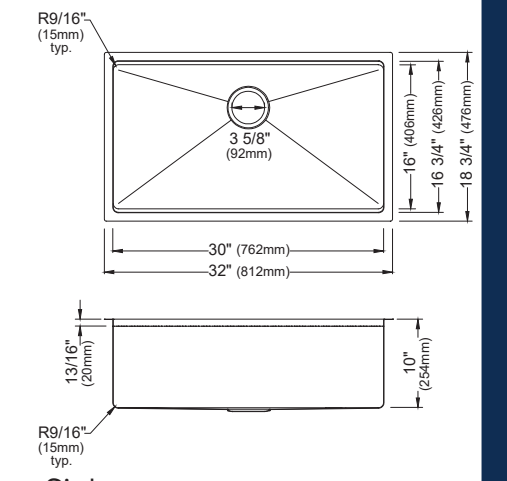

MODEL: WS-37-PK3
Stainless Steel Undermount Large Single Bowl Workstation Sink