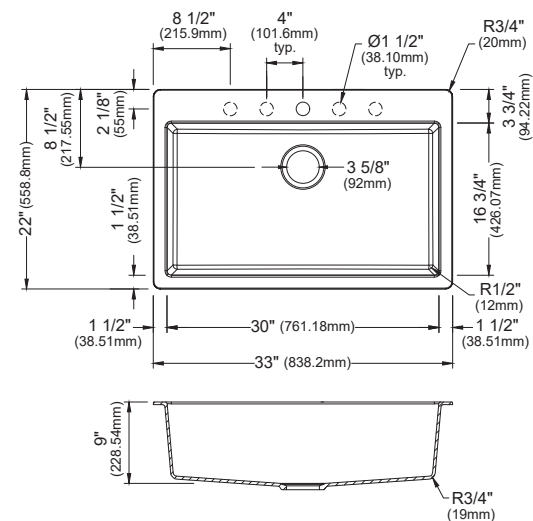

MODEL: QT-820

WH GR CN BR BI BL

Quartz Single Bowl Kitchen Sink