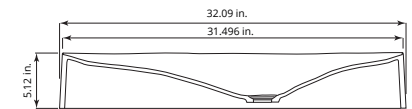

Mirage
Quartz Bathroom Vanity Sink

MODEL: SQS400

WH GR BL

Diamond
Quartz Bathroom Vanity Sink

MODEL: SQS500

WH GR BL IB SG PG

Spark
Quartz Bathroom Vanity Sink

	SQS100	SQS200	SQS300	SQS400	SQS500
SIZE	24 1/4" x 17 1/2" x 5 1/8"	21 1/2" x 16 3/8" x 5 1/8"	32 1/8" x 18 1/4" x 5 1/8"	28 1/8" x 16 3/8" x 5 1/8"	23 5/8" x 17 3/4" x 4"
MATERIAL	Quartz Composite	Quartz Composite	Quartz Composite	Quartz Composite	Quartz Composite
INSTALL TYPE	Vessel	Vessel	Vessel	Vessel	Vessel
FINISH	Matte	Matte	Matte	Matte	Matte
MIN. CABINET SIZE	27"	24"	36"	30"	27"