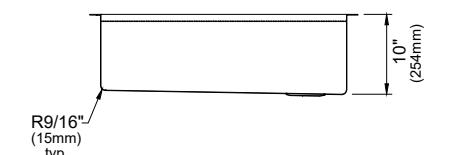

MODEL: WSA-45-D1-PK1
Stainless Steel Large Single Bowl Apron Front Workstation Sink

EL-76-D1-PK1 EL-79-D1-PK1 WS-37-D1-PK1 WS-31-D1-PK1 WST-28-D1-PK1 WST-26-D1-PK1 WSA-45-D1-PK1

	EL-76-D1-PK1	EL-79-D1-PK1	WS-37-D1-PK1	WS-31-D1-PK1	WST-28-D1-PK1	WST-26-D1-PK1	WSA-45-D1-PK1
SIZE	32" x 19" x 10"	32" x 19" x 10"	32" x 18 3/4" x 10"	15" x 18 3/4" x 10"	33" x 22" x 10"	33" x 22" x 10"	33" x 21" x 10"
MATERIAL	T304 16G Stainless Steel	T304 16G Stainless Steel	T304 16G Stainless Steel	T304 16G Stainless Steel	T304 16G Stainless Steel	T304 16G Stainless Steel	T304 16G Stainless Steel
INSTALL TYPE	Undermount	Undermount	Undermount	Undermount	Top Mount	Top Mount	Apron Front
CONFIGURATION	Double Bowl	Single Bowl	Single Bowl	Single Bowl	Double Bowl	Single Bowl	Single Bowl
MIN. CABINET SIZE	36"	36"	36"	18"	33"	33"	30"
OPTIONAL DRAINS	L-2, L-2DF	L-2, L-2DF	L-2, L-2DF	L-2, L-2DF	L-2, L-2DF	L-2, L-2DF	L-2, L-2DF
CORNER RADIUS	R15	R15	R15	R15	R15	R15	R15