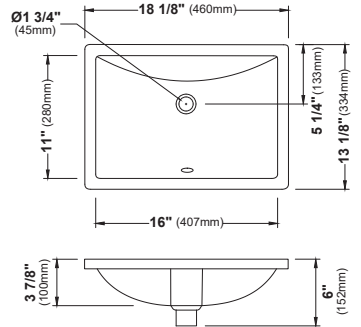

VC-107	VC-108	VC-109	VC-110	VC-111	VC-112	VC-113
SIZE	20½" x 15⅜" x 5⅝"	20⅞" x 13⅝" x 5¼"	19¾" x 13¾" x 6⅜"	19½" x 15½" x 5¼"	20½" x 14½" x 5¾"	18⅞" x 14⅞" x 5"	18⅞" x 13⅞" x 3⅞"
MATERIAL	Vitreous China	Vitreous China	Vitreous China	Vitreous China	Vitreous China	Vitreous China	Vitreous China
INSTALL TYPE	Undermount	Undermount	Undermount	Undermount	Undermount	Undermount	Undermount
FINISH	Gloss	Gloss	Gloss	Gloss	Gloss	Gloss	Gloss
MIN. CABINET SIZE	24"	24"	21"	21"	24"	21"	21"