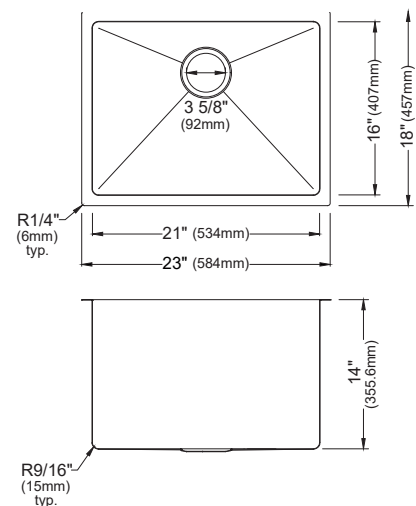

MODEL: EL-74-PK1
Stainless Steel Undermount Single Bowl Laundry Sink