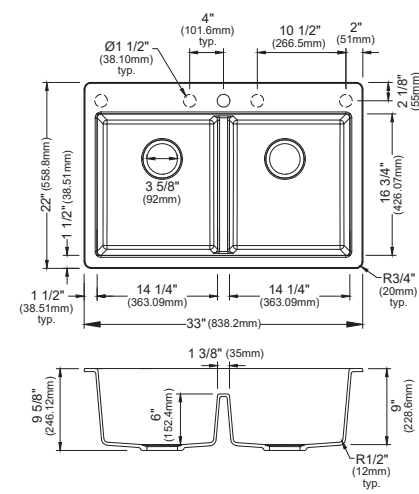

MODEL: QT-811

WH GR CN BR BI BL

Quartz Large/Small Bowl Kitchen Sink