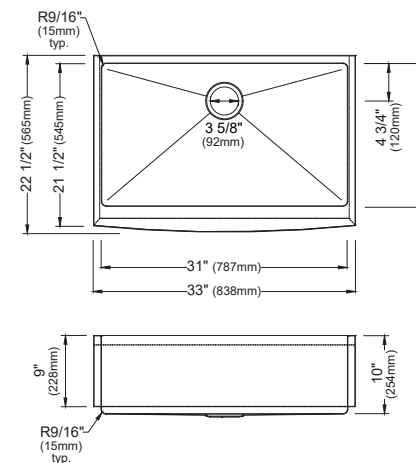

EL-88-PK1	EL-87-PK1	EL-86-PK1	EL-84-PK1	EL-82-PK1
SIZE	36" x 22 1/2" x 10"	36" x 22 1/2" x 10"	33" x 22 1/2" x 10"	33" x 22 1/2" x 10"	30" x 22 1/2" x 10"
MATERIAL	T304 16G Stainless Steel	T304 16G Stainless Steel	T304 16G Stainless Steel	T304 16G Stainless Steel	T304 16G Stainless Steel
INSTALL TYPE	Apron Front	Apron Front	Apron Front	Apron Front	Apron Front
CONFIGURATION	Double Bowl	Large/Small Bowl	Large/Small Bowl	Single Bowl	Single Bowl
MIN. CABINET SIZE	36"	36"	33"	33"	30"
OPTIONAL DRAINS	L-2, L-2DF	L-2, L-2DF	L-2, L-2DF	L-2, L-2DF	L-2, L-2DF
CORNER RADIUS	R15	R15	R15	R15	R15

SIZE	36" x 22 1/2" x 10"	36" x 22 1/2" x 10"	33" x 22 1/2" x 10"	33" x 22 1/2" x 10"	30" x 22 1/2" x 10"
MATERIAL	T304 16G Stainless Steel	T304 16G Stainless Steel	T304 16G Stainless Steel	T304 16G Stainless Steel	T304 16G Stainless Steel
INSTALL TYPE	Apron Front	Apron Front	Apron Front	Apron Front	Apron Front
CONFIGURATION	Double Bowl	Large/Small Bowl	Large/Small Bowl	Single Bowl	Single Bowl
MIN. CABINET SIZE	36"	36"	33"	33"	30"
OPTIONAL DRAINS	L-2, L-2DF	L-2, L-2DF	L-2, L-2DF	L-2, L-2DF	L-2, L-2DF
CORNER RADIUS	R15	R15	R15	R15	R15