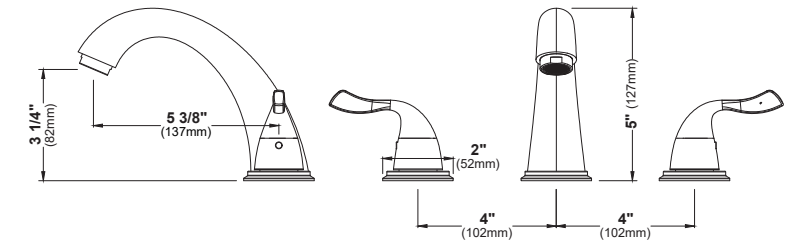

MODEL: KBF430
Dartford

MODEL: KBF432
Dartford

MODEL: KBF440
Kassel

MODEL: KBF442
Kassel

MODEL: KBF450
Fulham

KBF430 KBF432 KBF440 KBF442 KBF450

HEIGHT	7 1/16"	13 5/8"	6 7/8"	12 1/4"	5"
SPOUT REACH	5 7/8"	5 7/8"	4 7/8"	5 1/16"	5 1/8"
SPOUT HEIGHT	3 5/8"	9 9/16"	4 1/4"	9 3/4"	3 3/16"
INSTALL TYPE	Single Hole	Single Hole Vessel	Single Hole	Single Hole Vessel	Three Hole
STYLE	Single Lever	Single Lever	Single Lever	Single Lever	Dual Lever
ACCESSORIES	Pop-up Drain	Pop-up Drain	Pop-Up Drain	Pop-Up Drain	Pop-Up Drain