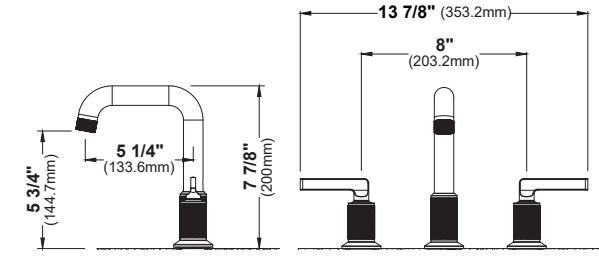

KBF534	KBF536	KBF610	KBF620	KBF650
HEIGHT	7 7/8"	7 7/8"	N/A	N/A	45 13/32"
SPOUT REACH	5 1/4"	5 1/8"	8 7/16"	7 7/32"	9 17/32"
SPOUT HEIGHT	4 3/4"	5 1/16"	N/A	N/A	39 7/16"
INSTALL TYPE	Three Hole	Two Hole	Two Hole Wall	Two Hole Wall	Single Hole Floor
STYLE	Dual Lever	Dual Lever	Single Lever	Single Lever	Single Lever
ACCESSORIES	Pop-up Drain	Pop-up Drain	None	None	None