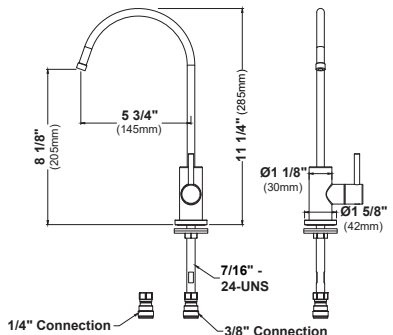

KKF710 KKF720 KKF730 KKF740 KKF750 KKF760 KKF800