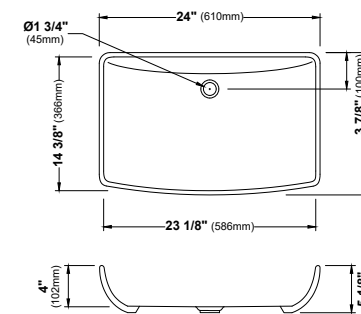

MODEL: VC-503
Vitreous China Vessel Bathroom Vanity Sink

MODEL: VC-504
Vitreous China Vessel Bathroom Vanity Sink

MODEL: VC-505
Vitreous China Vessel Bathroom Vanity Sink

	VC-424	VC-427	VC-501	VC-502	VC-503	VC-504	VC-505
SIZE	14 1/8" x 14 1/8" x 3 5/8"	16 1/2" x 16 1/2" x 4"	18 3/4" x 14 1/2" x 4 3/8"	19" x 13 3/4" x 4 3/4"	15 3/4" x 13" x 3 1/8"	24" x 15 3/8" x 4"	19 5/8" x 15 3/4" x 4 1/4"
MATERIAL	Vitreous China	Vitreous China	Vitreous China	Vitreous China	Vitreous China	Vitreous China	Vitreous China
INSTALL TYPE	Vessel	Vessel	Vessel	Vessel	Vessel	Vessel	Vessel
FINISH	Gloss	Gloss	Gloss	Gloss	Gloss	Gloss	Gloss
MIN. CABINET SIZE	18"	18"	21"	21"	18"	27"	24"