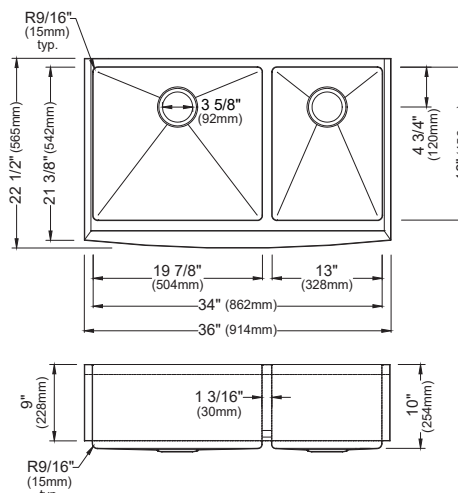

EL-88-PK1	EL-87-PK1	EL-86-PK1	EL-84-PK1	EL-82-PK1
SIZE	36" x 22 1/2" x 10"	36" x 22 1/2" x 10"	33" x 22 1/2" x 10"	33" x 22 1/2" x 10"	30" x 22 1/2" x 10"
MATERIAL	T304 16G Stainless Steel	T304 16G Stainless Steel	T304 16G Stainless Steel	T304 16G Stainless Steel	T304 16G Stainless Steel
INSTALL TYPE	Apron Front	Apron Front	Apron Front	Apron Front	Apron Front
CONFIGURATION	Double Bowl	Large/Small Bowl	Large/Small Bowl	Single Bowl	Single Bowl
MIN. CABINET SIZE	36"	36"	33"	33"	30"
OPTIONAL DRAINS	L-2, L-2DF	L-2, L-2DF	L-2, L-2DF	L-2, L-2DF	L-2, L-2DF
CORNER RADIUS	R15	R15	R15	R15	R15

SIZE	36" x 22 1/2" x 10"	36" x 22 1/2" x 10"	33" x 22 1/2" x 10"	33" x 22 1/2" x 10"	30" x 22 1/2" x 10"
MATERIAL	T304 16G Stainless Steel	T304 16G Stainless Steel	T304 16G Stainless Steel	T304 16G Stainless Steel	T304 16G Stainless Steel
INSTALL TYPE	Apron Front	Apron Front	Apron Front	Apron Front	Apron Front
CONFIGURATION	Double Bowl	Large/Small Bowl	Large/Small Bowl	Single Bowl	Single Bowl
MIN. CABINET SIZE	36"	36"	33"	33"	30"
OPTIONAL DRAINS	L-2, L-2DF	L-2, L-2DF	L-2, L-2DF	L-2, L-2DF	L-2, L-2DF
CORNER RADIUS	R15	R15	R15	R15	R15