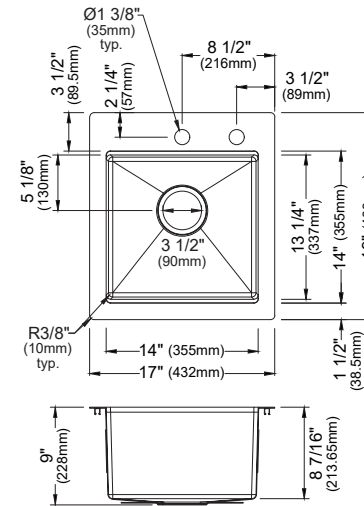

MODEL: HST2522SB
Matrix Steel Top Mount Single Bowl Workstation Sink

MODEL: HST1719SB
Matrix Steel Top Mount Single Bowl Workstation Bar Sink

	HST3322DB	HST2522SB	HST1719SB	HST3322SB
SIZE	33" x 22" x 9"	25" x 22" x 9"	17" x 19" x 9"	33" x 22" x 9"
MATERIAL	T304 16G Bowl, 12G Deck	T304 16G Bowl, 12G Deck	T304 16G Bowl, 12G Deck	T304 16G Bowl, 12G Deck
INSTALL TYPE	Top Mount	Top Mount	Top Mount	Top Mount
CONFIGURATION	Double Bowl	Single Bowl	Single Bowl	Single Bowl
MIN. CABINET SIZE	33"	27"	18"	33"
BOWL CORNER RADIUS	R10	R10	R10	R10
DECK CORNER RADIUS	R0	R0	R0	R0