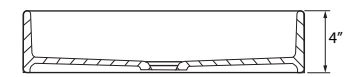

Mirage
Quartz Bathroom Vanity Sink

MODEL: SQS400

WH GR BL

Diamond
Quartz Bathroom Vanity Sink

MODEL: SQS500

WH GR BL IB SG PG

Spark
Quartz Bathroom Vanity Sink

	SQS100	SQS200	SQS300	SQS400	SQS500
SIZE	24 1/4" x 17 1/2" x 5 1/8"	21 1/2" x 16 3/8" x 5 1/8"	32 1/8" x 18 1/4" x 5 1/8"	28 1/8" x 16 3/8" x 5 1/8"	23 5/8" x 17 3/4" x 4"
MATERIAL	Quartz Composite	Quartz Composite	Quartz Composite	Quartz Composite	Quartz Composite
INSTALL TYPE	Vessel	Vessel	Vessel	Vessel	Vessel
FINISH	Matte	Matte	Matte	Matte	Matte
MIN. CABINET SIZE	27"	24"	36"	30"	27"