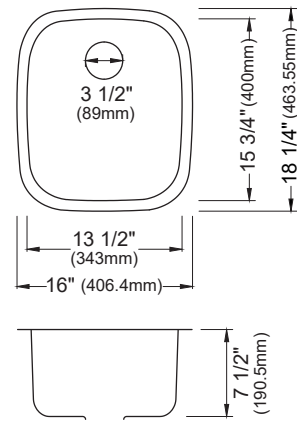

MODEL: E-309
Stainless Steel Seamless Undermount Vanity Sink