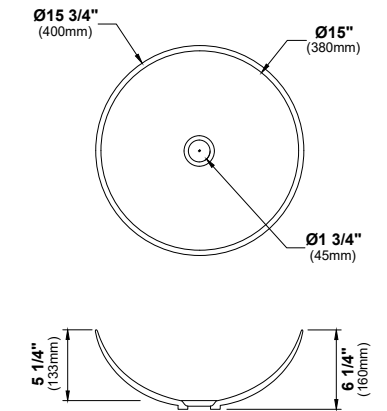

MODEL: VC-420
Vitreous China Vessel Bathroom Vanity Sink