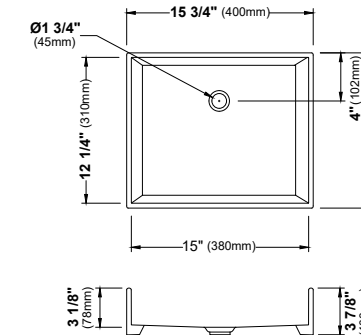

MODEL: VC-503
Vitreous China Vessel Bathroom Vanity Sink

MODEL: VC-504
Vitreous China Vessel Bathroom Vanity Sink

MODEL: VC-505
Vitreous China Vessel Bathroom Vanity Sink

	VC-424	VC-427	VC-501	VC-502	VC-503	VC-504	VC-505
SIZE	14 1/8" x 14 1/8" x 3 5/8"	16 1/2" x 16 1/2" x 4"	18 3/4" x 14 1/2" x 4 3/8"	19" x 13 3/4" x 4 3/4"	15 3/4" x 13" x 3 1/8"	24" x 15 3/8" x 4"	19 5/8" x 15 3/4" x 4 1/4"
MATERIAL	Vitreous China	Vitreous China	Vitreous China	Vitreous China	Vitreous China	Vitreous China	Vitreous China
INSTALL TYPE	Vessel	Vessel	Vessel	Vessel	Vessel	Vessel	Vessel
FINISH	Gloss	Gloss	Gloss	Gloss	Gloss	Gloss	Gloss
MIN. CABINET SIZE	18"	18"	21"	21"	18"	27"	24"