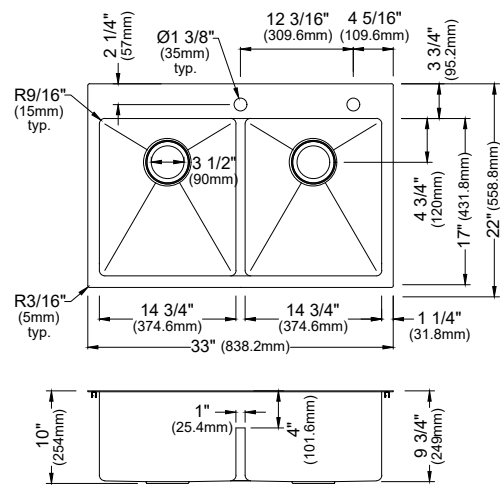

TMDB3321-PK1	TMSB3331-PK1	TMSB2831-PK1	TMSB2531-PK1
SIZE	33" x 22" x 10"	33" x 22" x 9"	28" x 22" x 10"	25" x 22" x 10"
MATERIAL	T304 16G Stainless Steel	T304 16G Stainless Steel	T304 16G Stainless Steel	T304 16G Stainless Steel
INSTALL TYPE	Top Mount	Top Mount	Top Mount	Top Mount
CONFIGURATION	Double Bowl	Single Bowl	Single Bowl	Single Bowl
MIN. CABINET SIZE	33"	33"	30"	27"
OPTIONAL GRIDS	GR-4003L GR-4003R	GR-4004	GR-4002	GR-4001
OPTIONAL DRAINS	L-1, L-2	L-1, L-2	L-1, L-2	L-1, L-2
CORNER RADIUS	R15	R15	R15	R15