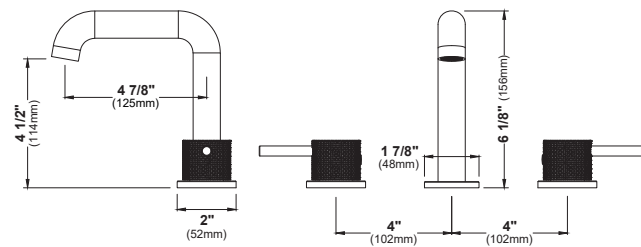

MODEL: KBF466
Tryst