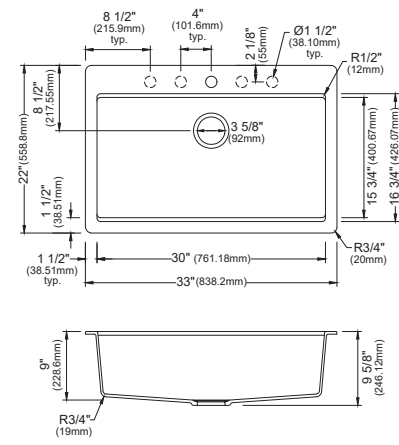

Quartz Large Single Bowl Undermount Workstation Kitchen Sink

WH GR CN BR BI BL

Quartz Double Bowl Top Mount Workstation Kitchen Sink