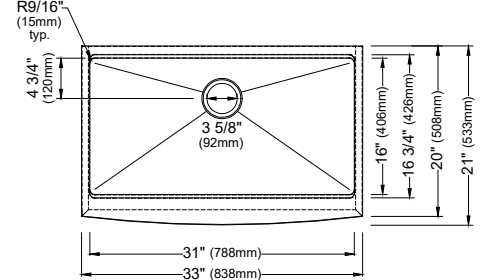

EL-76-D1-PK1 EL-79-D1-PK1 WS-37-D1-PK1 WS-31-D1-PK1 WST-28-D1-PK1 WST-26-D1-PK1 WSA-45-D1-PK1

	EL-76-D1-PK1	EL-79-D1-PK1	WS-37-D1-PK1	WS-31-D1-PK1	WST-28-D1-PK1	WST-26-D1-PK1	WSA-45-D1-PK1
SIZE	32" x 19" x 10"	32" x 19" x 10"	32" x 18 3/4" x 10"	15" x 18 3/4" x 10"	33" x 22" x 10"	33" x 22" x 10"	33" x 21" x 10"
MATERIAL	T304 16G Stainless Steel	T304 16G Stainless Steel	T304 16G Stainless Steel	T304 16G Stainless Steel	T304 16G Stainless Steel	T304 16G Stainless Steel	T304 16G Stainless Steel
INSTALL TYPE	Undermount	Undermount	Undermount	Undermount	Top Mount	Top Mount	Apron Front
CONFIGURATION	Double Bowl	Single Bowl	Single Bowl	Single Bowl	Double Bowl	Single Bowl	Single Bowl
MIN. CABINET SIZE	36"	36"	36"	18"	33"	33"	30"
OPTIONAL DRAINS	L-2, L-2DF	L-2, L-2DF	L-2, L-2DF	L-2, L-2DF	L-2, L-2DF	L-2, L-2DF	L-2, L-2DF
CORNER RADIUS	R15	R15	R15	R15	R15	R15	R15