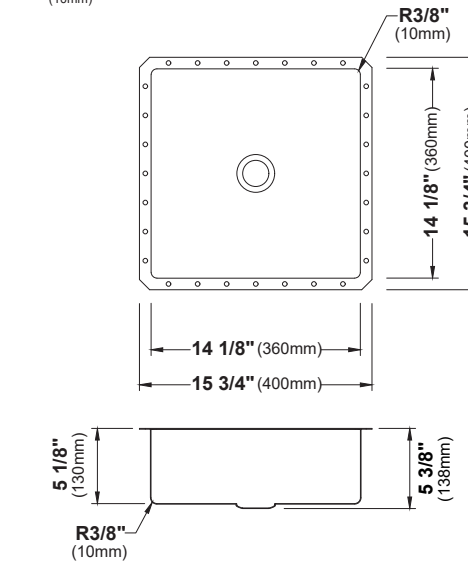

CCT100 CCT200 CCU100 CCU200 CCU300 CCU400 CCU500

SIZE	15" x 15" x 4³/₄"	20¹/₈" x 14¹/₈" x 4³/₄"	15³/₄" x 15³/₄" x 4³/₄"	27¹/₂" x 16⁷/₈" x 5¹/₈"	21⁵/₈" x 15" x 5¹/₂"	23⁵/₈" x 15³/₄" x 5³/₈"	15³/₄" x 15³/₄" x 5³/₈"
MATERIAL	Stainless Steel	Stainless Steel	Stainless Steel	Stainless Steel	Stainless Steel	Stainless Steel	Stainless Steel
INSTALL TYPE	Top Mount	Top Mount	Undermount	Undermount	Undermount	Undermount	Undermount
FINISH	Brushed	Brushed	Brushed	Brushed	Brushed	Brushed	Brushed
MIN. CABINET SIZE	18"	24"	18"	30"	24"	27"	18"
POP-UP DRAIN	Included	Included	Included	Included	Included	Included	Included