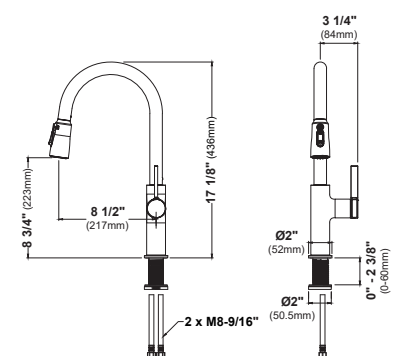

MODEL: KKF760
Elmsworth