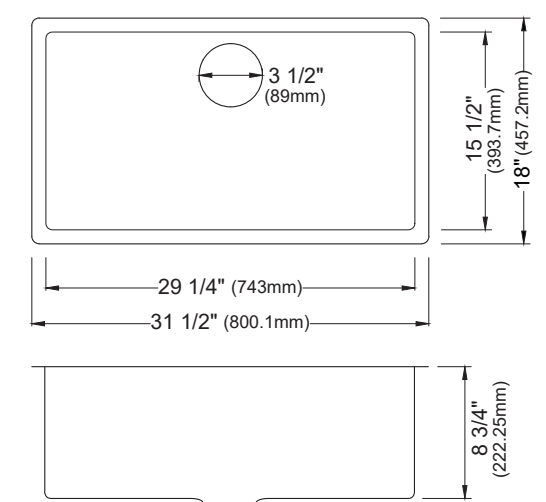

MODEL: E-425/ E-420
Stainless Steel Single Bowl Seamless Undermount Kitchen Sink