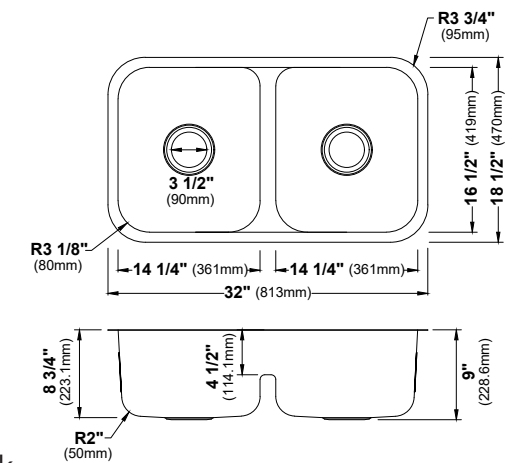

PU53R	PU51	PU57	PU53L
SIZE	31½" x 20½" x 8½"	32¼" x 18½" x 9"	23" x 17¼" x 8¾"	31½" x 20½" x 8½"
MATERIAL	T304 16G Stainless Steel	T304 16G Stainless Steel	T304 16G Stainless Steel	T304 16G Stainless Steel
INSTALL TYPE	Undermount	Undermount	Undermount	Undermount
CONFIGURATION	Large/Small Bowl	Double Bowl	Single Bowl	Small/Large Bowl
MIN. CABINET SIZE	33"	36"	27"	33"
OPTIONAL GRIDS	GR-3009, GR-3010	GR-3008	GR-3012	GR-3009, GR-3010
OPTIONAL DRAINS	L-1, L-2, L-2DF	L-1, L-2, L-2DF	L-1, L-2, L-2DF	L-1, L-2, L-2DF

	PU55	PU59	PT35	PT30
SIZE	30⅞" x 18" x 9"	15" x 13" x 8"	33" x 22" x 7½"	25" x 22" x 8"
MATERIAL	T304 16G Stainless Steel	T304 16G Stainless Steel	T304 18G Stainless Steel	T304 18G Stainless Steel
INSTALL TYPE	Undermount	Undermount	Top Mount	Top Mount
CONFIGURATION	Single Bowl	Single Bowl	Double Bowl	Single Bowl
MIN. CABINET SIZE	33"	18"	33"	27"
OPTIONAL GRIDS	GR-3011	GR-3014	GR-3013	GR-3012
OPTIONAL DRAINS	L-1, L-2, L-2DF	L-1, L-2, L-2DF	L-1, L-2, L-2DF	L-1, L-2, L-2DF