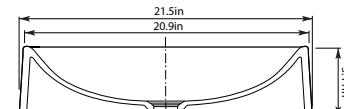

MODEL: SQS200

WH GR BL

Seacrest
Quartz Bathroom Vanity Sink