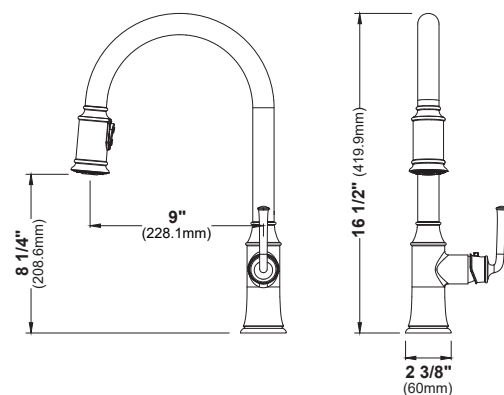

KKF220

KKF240

HEIGHT
SPOUT REACH
SPOUT HEIGHT
CONFIGURATION
WATER FLOW
SPRAY HEAD
SENSOR

HEIGHT	22 1/2"
SPOUT REACH	9"
SPOUT HEIGHT	7 3/8"
CONFIGURATION	Non-retractable
WATER FLOW	1.8 GPM
SPRAY HEAD	2 Function
SENSOR	No

HEIGHT	14 3/4"
SPOUT REACH	8 1/8"
SPOUT HEIGHT	6 3/4"
CONFIGURATION	Pull Down
WATER FLOW	1.8 GPM
SPRAY HEAD	2 Function
SENSOR	No