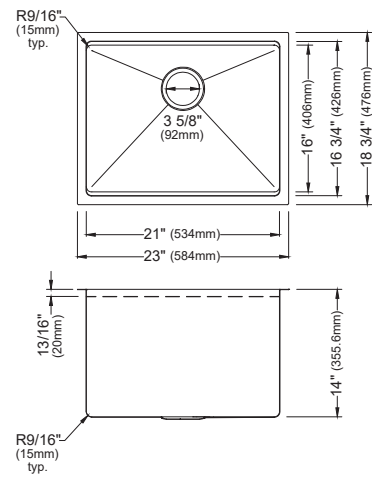

WS-34-PK1   WS-33-PK1   WS-32-PK1   WS-31-PK1

SIZE	27" x 18 3/4" x 10"	23" x 18 3/4" x 14"	23" x 18 3/4" x 10"	15" x 18 3/4" x 10"
MATERIAL	T304 16G Stainless Steel	T304 16G Stainless Steel	T304 16G Stainless Steel	T304 16G Stainless Steel
INSTALL TYPE	Undermount	Undermount	Undermount	Undermount
CONFIGURATION	Single Bowl	Single Bowl	Single Bowl	Single Bowl
MIN. CABINET SIZE	30"	27"	27"	18"
OPTIONAL DRAINS	L-2, L-2DF	L-2, L-2DF	L-2, L-2DF	L-2, L-2DF
CORNER RADIUS	R15	R15	R15	R15