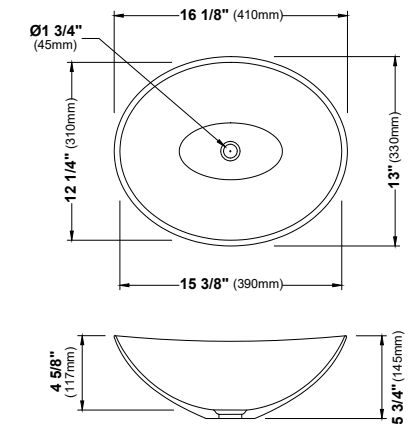

SIZE
MATERIAL
INSTALL TYPE
FINISH
MIN. CABINET SIZE

VC-205	VC-206	VC-207	VC-208	VC-209	VC-301	VC-302
23 1/4" x 17 1/8" x 6 1/8"	19 1/2" x 19 1/2" x 6 5/8"	20 7/8" x 17 7/8" x 6 1/8"	23" x 18 1/4" x 6 3/8"	22 5/8" x 19 5/8" x 5 7/8"	22 7/8" x 15" x 5 1/2"	16 1/8" x 13" x 4 5/8"
Vitreous China	Vitreous China	Vitreous China	Vitreous China	Vitreous China	Vitreous China	Vitreous China
Top Mount	Top Mount	Top Mount	Top Mount	Top Mount	Vessel	Vessel
Gloss	Gloss	Gloss	Gloss	Gloss	Gloss	Gloss
27"	21"	24"	27"	27"	24"	18"