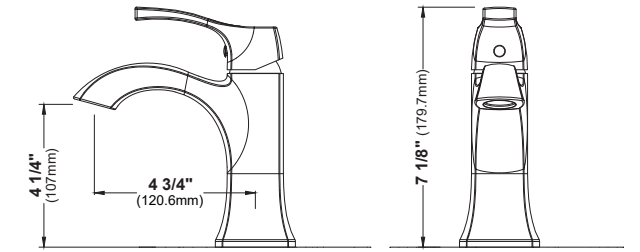

MODEL: KBF512
Venda