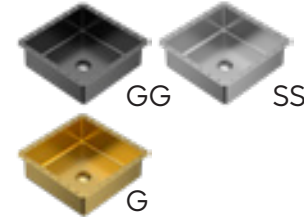

CCT100 CCT200 CCU100 CCU200 CCU300 CCU400 CCU500