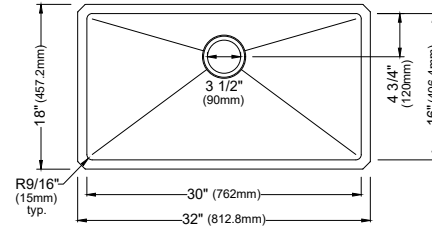

MODEL: WS-31-D1-PK1
Stainless Steel Undermount Single Bowl Workstation Bar Sink

EL-76-D1-PK1 EL-79-D1-PK1 WS-37-D1-PK1 WS-31-D1-PK1 WST-28-D1-PK1 WST-26-D1-PK1 WSA-45-D1-PK1

	EL-76-D1-PK1	EL-79-D1-PK1	WS-37-D1-PK1	WS-31-D1-PK1	WST-28-D1-PK1	WST-26-D1-PK1	WSA-45-D1-PK1
SIZE	32" x 19" x 10"	32" x 19" x 10"	32" x 18 3/4" x 10"	15" x 18 3/4" x 10"	33" x 22" x 10"	33" x 22" x 10"	33" x 21" x 10"
MATERIAL	T304 16G Stainless Steel	T304 16G Stainless Steel	T304 16G Stainless Steel	T304 16G Stainless Steel	T304 16G Stainless Steel	T304 16G Stainless Steel	T304 16G Stainless Steel
INSTALL TYPE	Undermount	Undermount	Undermount	Undermount	Top Mount	Top Mount	Apron Front
CONFIGURATION	Double Bowl	Single Bowl	Single Bowl	Single Bowl	Double Bowl	Single Bowl	Single Bowl
MIN. CABINET SIZE	36"	36"	36"	18"	33"	33"	30"
OPTIONAL DRAINS	L-2, L-2DF	L-2, L-2DF	L-2, L-2DF	L-2, L-2DF	L-2, L-2DF	L-2, L-2DF	L-2, L-2DF
CORNER RADIUS	R15	R15	R15	R15	R15	R15	R15