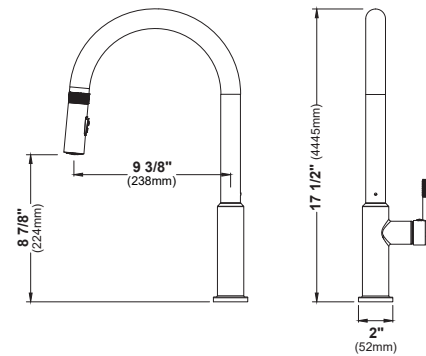

KKF310	KKF320	KKF330	KKF340	KKF350	KKF360
HEIGHT	16¹/₁₆"	15"	17³/₁₆"	16¹/₁₆"	17¹/₁₆"	24¹/₄"
SPOUT REACH	9"	9¹/₈"	8¹¹/₁₆"	8¹/₂"	9³/₈"	8¹¹/₁₆"
SPOUT HEIGHT	8³/₁₆"	8¹/₂"	9"	7¹³/₁₆"	8¹³/₁₆"	7⁷/₈"
CONFIGURATION	Pull Down	Pull Down	Pull Down	Pull Down	Pull down	Pull Down
WATER FLOW	1.8 GPM	1.8 GPM	1.8 GPM	1.8 GPM	1.8 GPM	1.8 GPM
SPRAY HEAD	2 Function	2 Function	2 Function	3 Function	2 Function	1 Function
SENSOR	No	No	No	Yes/Front	No	No

	KKF365	KKF370	KKF375
HEIGHT	17¹/₂"	15⁵/₈"	17³/₈"
SPOUT REACH	8¹/₂"	7⁷/₈"	8¹¹/₁₆"
SPOUT HEIGHT	8¹⁵/₁₆"	12¹⁵/₁₆"	9³/₁₆"
CONFIGURATION	Pull Down	Standard	Pull Down
WATER FLOW	1.8 GPM	1.8 GPM	1.8 GPM
SPRAY HEAD	2 Function	1 Function	2 Function
SENSOR	No	No	Yes/Front