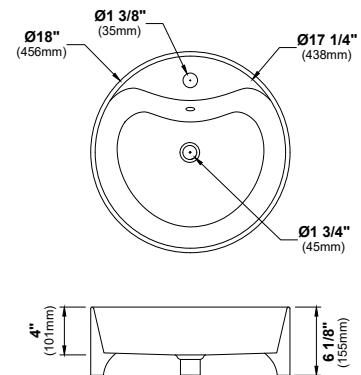

MODEL: VC-402
Vitreous China Vessel Bathroom Vanity Sink