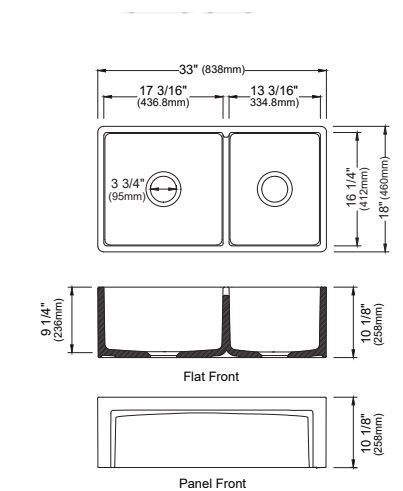

Fireclay Collection

Expertly crafted from a premium blend of clay, Karran's Fireclay Series sinks are the epitome of durability and elegance. Designed to withstand the rigors of everyday life, they are scratch, stain, heat, and crack resistant, making them a long lasting and worthwhile investment for your home.

Every fireclay farmhouse sink features a reversible apron design offering two distinct looks in one sink, giving you the freedom to customize your kitchen style. Whether you're seeking timeless charm or contemporary flair these fireclay sinks deliver the perfect blend of beauty and resilience. Upgrade your space and enjoy a kitchen that's as functional as it is stunning.

MB
WH

MB
WH

MB
WH