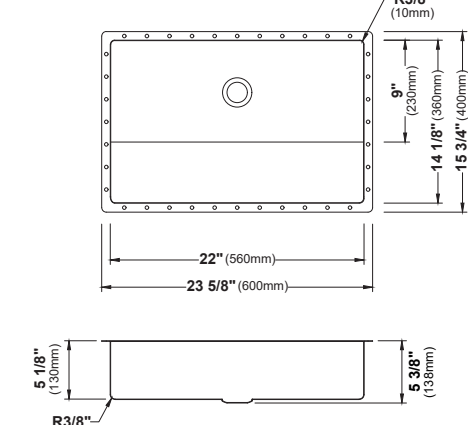

BC

MODEL: CCU500
Stainless Steel Undermount Bathroom Vanity Sink