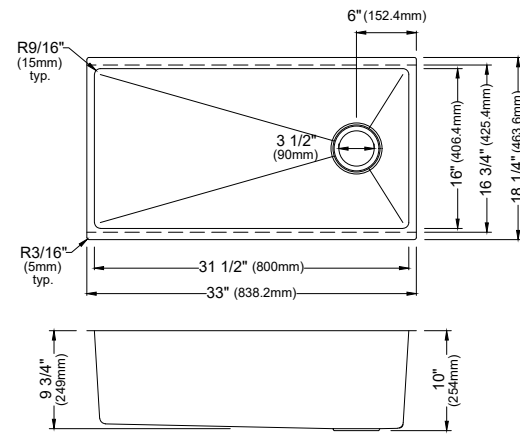

UUMDB3322-PK1	UUMSB3332-PK1	UUMSB3032-PK1	UUMSB2732-PK1	UUMSB2332-12PK1
SIZE	33" x 18 1/4" x 10"	33" x 18 1/4" x 10"	30" x 18 1/4" x 10"	27" x 18 1/4" x 10"	23" x 18 1/4" x 12"
MATERIAL	T304 16G Stainless Steel	T304 16G Stainless Steel	T304 16G Stainless Steel	T304 16G Stainless Steel	T304 16G Stainless Steel
INSTALL TYPE	Undermount	Undermount	Undermount	Undermount	Undermount
CONFIGURATION	Double Bowl	Single Bowl	Single Bowl	Single Bowl	Single Bowl
MIN. CABINET SIZE	36"	36"	33"	30"	27"
OPTIONAL GRIDS	GR-4008L GR-4008R	GR-4009	GR-4007	GR-4006	GR-4005
OPTIONAL DRAINS	L-1, L-2	L-1, L-2	L-1, L-2	L-1, L-2	L-1, L-2
CORNER RADIUS	R15	R15	R15	R15	R15