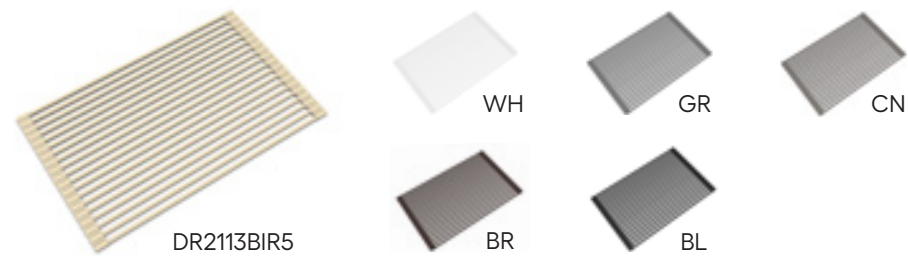

Basket Strainers

Color-matched basket strainers for use with all quartz sinks.

Disposal Flanges

Color-matched disposal flanges for use with all quartz sinks.

Vanity Bowl Mats

Provide extra counter space over undermount sinks.