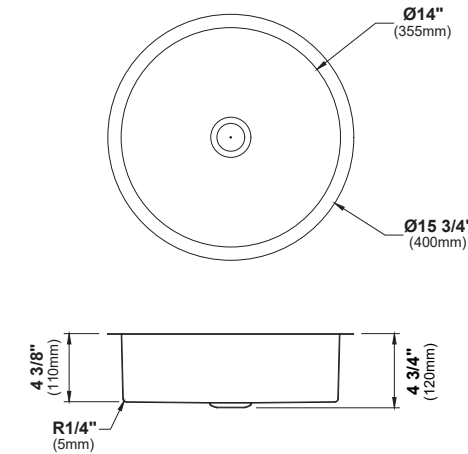

BC

MODEL: CCU200
Stainless Steel Undermount Bathroom Vanity Sink