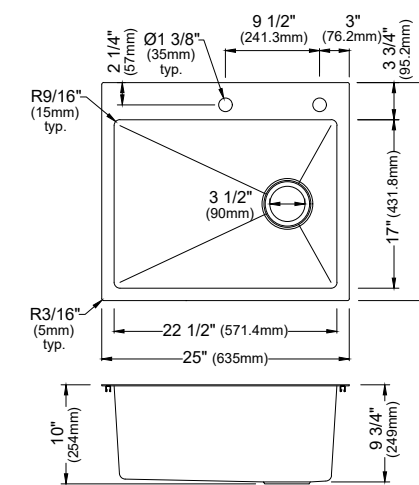

MODEL: TMDB3321-PK1
Stainless Steel Top Mount Double Bowl Kitchen Sink

	TMDB3321-PK1	TMSB3331-PK1	TMSB2831-PK1	TMSB2531-PK1
SIZE	33" x 22" x 10"	33" x 22" x 9"	28" x 22" x 10"	25" x 22" x 10"
MATERIAL	T304 16G Stainless Steel	T304 16G Stainless Steel	T304 16G Stainless Steel	T304 16G Stainless Steel
INSTALL TYPE	Top Mount	Top Mount	Top Mount	Top Mount
CONFIGURATION	Double Bowl	Single Bowl	Single Bowl	Single Bowl
MIN. CABINET SIZE	33"	33"	30"	27"
OPTIONAL GRIDS	GR-4003L GR-4003R	GR-4004	GR-4002	GR-4001
OPTIONAL DRAINS	L-1, L-2	L-1, L-2	L-1, L-2	L-1, L-2
CORNER RADIUS	R15	R15	R15	R15