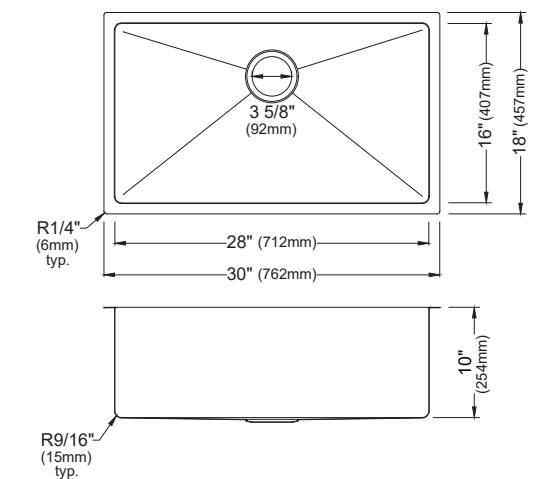

MODEL: EL-75-PK1
Stainless Steel Undermount Large Single Bowl Kitchen Sink