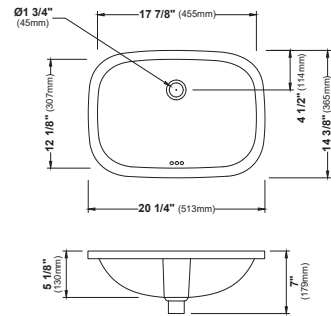

MODEL: VC-101
Vitreous China Undermount Bathroom Vanity Sink