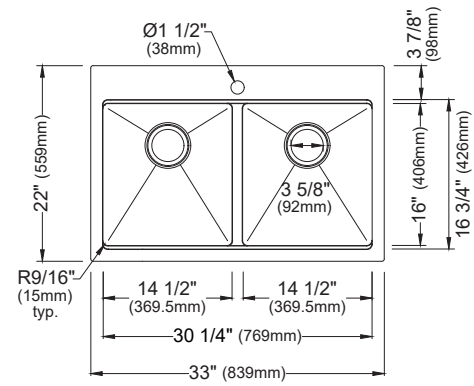

MODEL: WST-26-PK1
Stainless Steel Top Mount Large Single Bowl Kitchen Sink