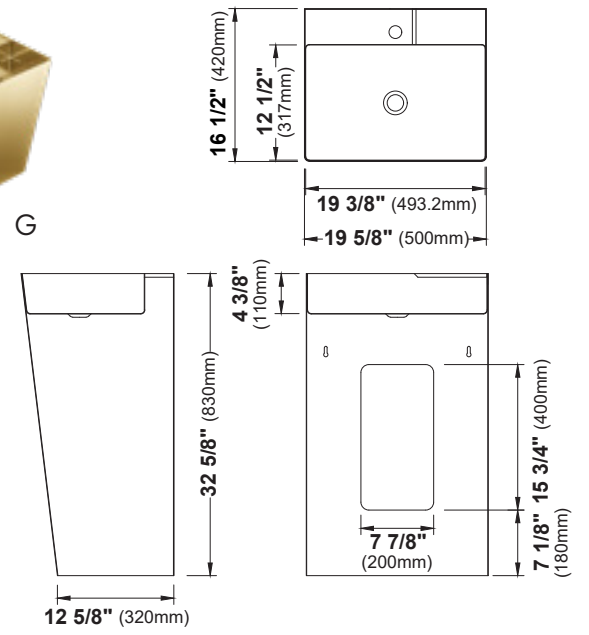

MODEL: CCP500
Stainless Steel Bathroom Pedestal Sink

	CCP100	CCP200	CCP300	CCP400	CCP500
SIZE	15" x 15" x 32 5/8"	15" x 15" x 32 5/8"	15" x 15" x 32 5/8"	16 1/2" x 16 1/2" x 32 5/8"	19 5/8" x 16 1/2" x 32 5/8"
BOWL DEPTH	3 3/4"	3 3/4"	3 3/4"	6 1/4"	4 3/8"
MATERIAL	Stainless Steel	Stainless Steel	Stainless Steel	Stainless Steel	Stainless Steel
INSTALL TYPE	Pedestal	Pedestal	Pedestal	Pedestal	Pedestal
FINISH	Brushed	Brushed	Brushed	Brushed	Brushed
POP-UP DRAIN	Included	Included	Included	Included	Included