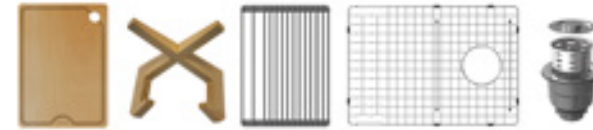

WSTMDB3323-PK1	WSTMSB3333-PK1	WSTMSB2833-PK1	WSTMSB2533-PK1
SIZE	33" x 22" x 10"	33" x 22" x 10"	28" x 22" x 10"	25" x 22" x 10"
MATERIAL	T304 16G Stainless Steel	T304 16G Stainless Steel	T304 16G Stainless Steel	T304 16G Stainless Steel
INSTALL TYPE	Top Mount	Top Mount	Top Mount	Top Mount
CONFIGURATION	Double Bowl	Single Bowl	Single Bowl	Single Bowl
MIN. CABINET SIZE	33"	33"	30"	27"
OPTIONAL GRIDS	GR-4012L GR-4012R	GR-4004	GR-4011	GR-4010
OPTIONAL DRAINS	L-1, L-2	L-1, L-2	L-1, L-2	L-1, L-2
CORNER RADIUS	R15	R15	R15	R15