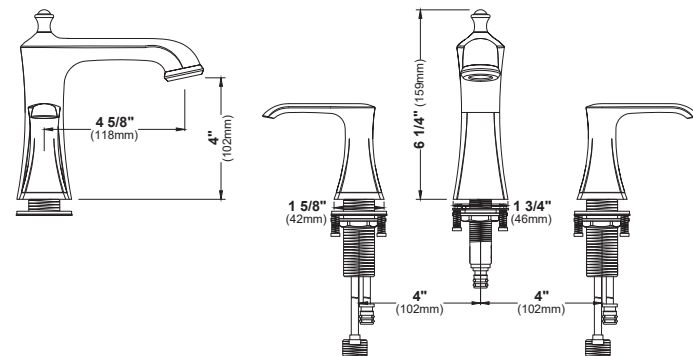

MODEL: KBF412
Woodburn

MODEL: KBF414
Woodburn

MODEL: KBF416
Woodburn

MODEL: KBF420
Kayes

MODEL: KBF422
Kayes

	KBF410	KBF412	KBF414	KBF416	KBF420	KBF422
HEIGHT	6 5/8"	11 5/8"	6 1/4"	7 3/8"	5 13/16"	12 5/16"
SPOUT REACH	4 5/8"	5 1/4"	4 5/8"	4 5/8"	4 13/16"	5 15/16"
SPOUT HEIGHT	3 7/8"	8 7/8"	4"	5 1/8"	3 13/16"	10 5/16"
INSTALL TYPE	Single Hole	Single Hole Vessel	Three Hole	Two Hole	Single Hole	Single Hole Vessel
STYLE	Single Lever	Single Lever	Dual Lever	Dual Lever	Single Lever	Single Lever
ACCESSORIES	Pop-up Drain	Pop-up Drain	Pop-Up Drain	Pop-Up Drain	Pop-Up Drain	Pop-Up Drain