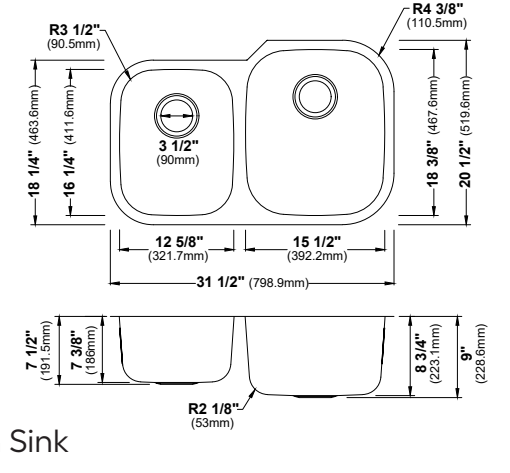

MODEL: PRU33R
Stainless Steel Undermount Large/Small Bowl Kitchen Sink

	PRU31	PRU32	PRU33R	PRU33L
SIZE	32 1/4" x 18 1/2" x 9"	32" x 18 1/2" x 9"	31 1/2" x 20 1/2" x 9"	31 1/2" x 20 1/2" x 9"
MATERIAL	T304 18G Stainless Steel	T304 18G Stainless Steel	T304 18G Stainless Steel	T304 18G Stainless Steel
INSTALL TYPE	Undermount	Undermount	Undermount	Undermount
CONFIGURATION	Double Bowl	Double Bowl	Large/Small Bowl	Small/Large Bowl
MIN. CABINET SIZE	36"	36"	36"	36"
OPTIONAL GRIDS	GR-3102	GR-3108	GR-3103, GR-3104	GR-3103, GR-3104
OPTIONAL DRAINS	L-1, L-2, L-2DF	L-1, L-2, L-2DF	L-1, L-2, L-2DF	L-1, L-2, L-2DF

	PRU35	PRU36	PRU37	PRU39
SIZE	29 3/4" x 18" x 9"	32 3/8" x 18 1/2" x 9"	23 3/8" x 17 3/4" x 9"	15" x 12 5/8" x 7"
MATERIAL	T304 18G Stainless Steel	T304 18G Stainless Steel	T304 18G Stainless Steel	T304 18G Stainless Steel
INSTALL TYPE	Undermount	Undermount	Undermount	Undermount
CONFIGURATION	Single Bowl	Single Bowl	Single Bowl	Single Bowl
MIN. CABINET SIZE	33"	36"	27"	18"
OPTIONAL GRIDS	GR-3105	GR-3101	GR-3106	GR-3107
OPTIONAL DRAINS	L-1, L-2, L-2DF	L-1, L-2, L-2DF	L-1, L-2, L-2DF	L-1, L-2, L-2DF