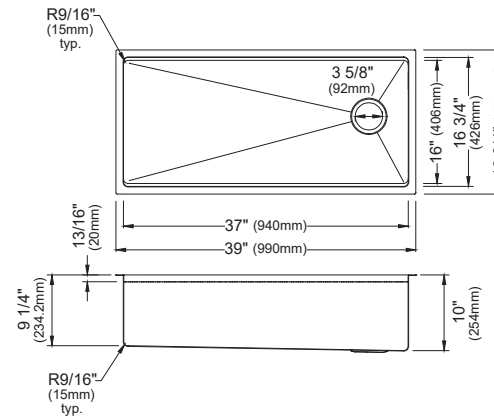

MODEL: WS-39-PK1
Stainless Steel Undermount Large Single Bowl Workstation Sink