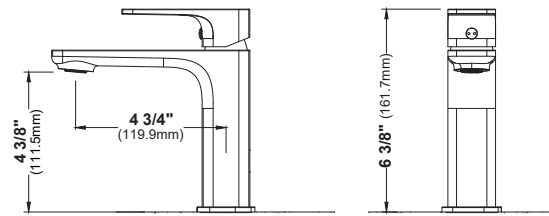

MODEL: KBF520
Randburg