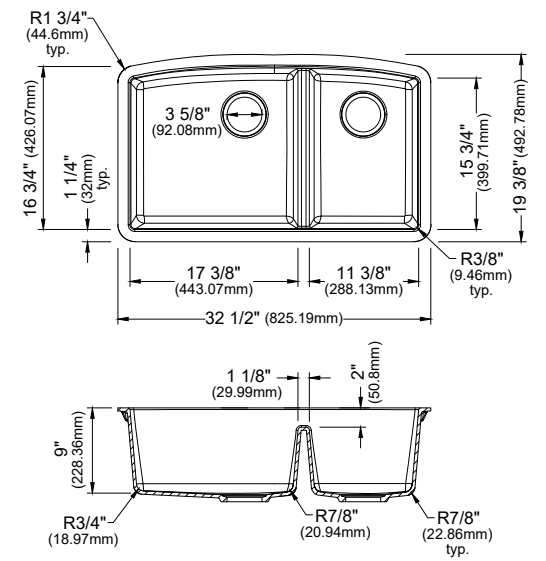

- WH
- GR
- CN
- BR
- BI
- BL

Quartz Large/Small Bowl Kitchen Sink

- WH
- GR
- CN
- BR
- BI
- BL

Quartz Double Bowl Kitchen Sink

- WH
- GR
- CN
- BR
- BI
- BL

Quartz Large Single Bowl Kitchen Sink

- WH
- GR
- CN
- BR
- BI
- BL

Quartz Large/Small Bowl Kitchen Sink

- WH
- GR
- CN
- BR
- BI
- BL

Quartz Single Bowl Bar Sink

- WH
- GR
- CN
- BR
- BI
- BL