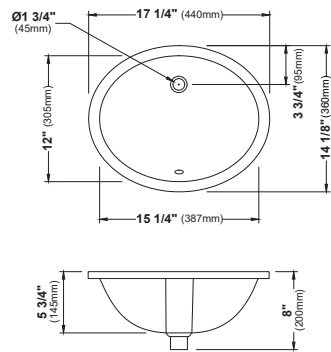

MODEL: VC-102
Vitreous China Undermount Bathroom Vanity Sink