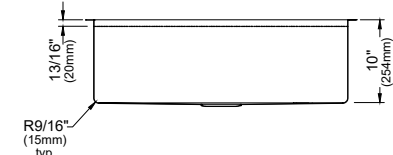

MODEL: WS-31-D1-PK1
Stainless Steel Undermount Single Bowl Workstation Bar Sink

EL-76-D1-PK1 EL-79-D1-PK1 WS-37-D1-PK1 WS-31-D1-PK1 WST-28-D1-PK1 WST-26-D1-PK1 WSA-45-D1-PK1

	EL-76-D1-PK1	EL-79-D1-PK1	WS-37-D1-PK1	WS-31-D1-PK1	WST-28-D1-PK1	WST-26-D1-PK1	WSA-45-D1-PK1
SIZE	32" x 19" x 10"	32" x 19" x 10"	32" x 18 3/4" x 10"	15" x 18 3/4" x 10"	33" x 22" x 10"	33" x 22" x 10"	33" x 21" x 10"
MATERIAL	T304 16G Stainless Steel	T304 16G Stainless Steel	T304 16G Stainless Steel	T304 16G Stainless Steel	T304 16G Stainless Steel	T304 16G Stainless Steel	T304 16G Stainless Steel
INSTALL TYPE	Undermount	Undermount	Undermount	Undermount	Top Mount	Top Mount	Apron Front
CONFIGURATION	Double Bowl	Single Bowl	Single Bowl	Single Bowl	Double Bowl	Single Bowl	Single Bowl
MIN. CABINET SIZE	36"	36"	36"	18"	33"	33"	30"
OPTIONAL DRAINS	L-2, L-2DF	L-2, L-2DF	L-2, L-2DF	L-2, L-2DF	L-2, L-2DF	L-2, L-2DF	L-2, L-2DF
CORNER RADIUS	R15	R15	R15	R15	R15	R15	R15