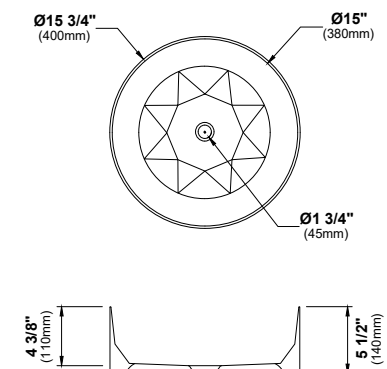

VC-303	VC-401	VC-402	VC-410	VC-411	VC-420	VC-421
SIZE	26 3/4" x 17" x 3 3/8"	18" x 18" x 4"	18 5/8" x 18 5/8" x 6"	16 3/8" x 16 3/8" x 4 3/4"	15 3/4" x 15 3/4" x 5 1/4"	18 1/8" x 18 1/8" x 4 1/2"	15 3/4" x 15 3/4" x 4 3/8"
MATERIAL	Vitreous China	Vitreous China	Vitreous China	Vitreous China	Vitreous China	Vitreous China	Vitreous China
INSTALL TYPE	Vessel	Vessel	Vessel	Vessel	Vessel	Vessel	Vessel
FINISH	Gloss	Gloss	Gloss	Gloss	Gloss	Gloss	Gloss
MIN. CABINET SIZE	30"	21"	21"	21"	18"	21"	18"