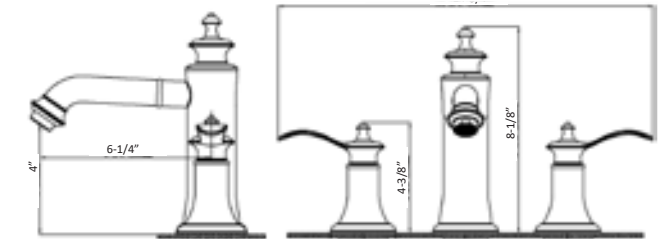

MODEL: KBF460
Tryst

MODEL: KBF462
Tryst

MODEL: KBF464
Tryst

MODEL: KBF466
Tryst

MODEL: KBF470
Vineyard

MODEL: KBF472
Vineyard

MODEL: KBF474
Vineyard

	KBF460	KBF462	KBF464	KBF466	KBF470	KBF472	KBF474
HEIGHT	7 1/2"	11 1/4"	6 1/8"	6 1/8"	8 5/8"	13 7/8"	8 1/8"
SPOUT REACH	5 7/8"	5 7/8"	4 7/8"	4 7/8"	6 1/4"	7 1/8"	6 1/4"
SPOUT HEIGHT	3 3/8"	7 1/8"	4 1/2"	4 1/2"	3 5/8"	9"	4"
INSTALL TYPE	Single Hole	Single Hole Vessel	Three Hole	Three Hole	Single Hole	Single Hole Vessel	Three Hole
STYLE	Single Lever	Single Lever	Dual Lever	Dual Knob	Single Lever	Single Lever	Dual Lever
ACCESSORIES	Pop-up Drain	Pop-up Drain	Pop-Up Drain	Pop-Up Drain	Pop-Up Drain	Pop-Up Drain	Pop-Up Drain