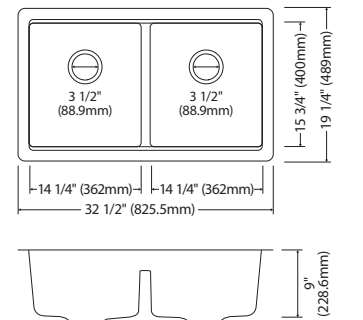

MODEL: QUWS-880

WH GR CN BR BI BL

Quartz Double Bowl Undermount Workstation Kitchen Sink

	QAWS-740	QARWS-740	QUWS-875	QTWS-875	QUWS-880	QTWS-880
SIZE	34" x 21 1/4" x 9 1/8"	34" x 21 1/4" x 9 1/8"	32 3/8" x 19 1/2" x 9"	33" x 22" x 9"	32 1/2" x 19 1/4" x 9"	33" x 22" x 9"
MATERIAL	Quartz Composite	Quartz Composite	Quartz Composite	Quartz Composite	Quartz Composite	Quartz Composite
INSTALL TYPE	Apron Front	Apron Front	Undermount	Top Mount	Undermount	Top Mount
CONFIGURATION	Single Bowl	Single Bowl	Single Bowl	Single Bowl	Double Bowl	Double Bowl
MIN. CABINET SIZE	36"	36"	36"	33"	36"	33"
APRON DEPTH	9 1/4"	6 1/2"	NA	NA	NA	NA
FAUCET HOLES	0	0	0	5	0	5