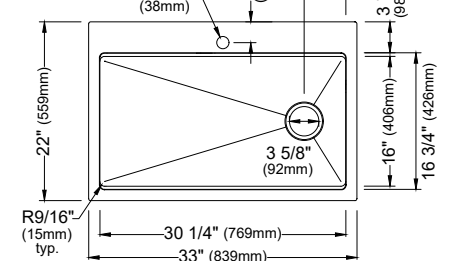

EL-76-D1-PK1 EL-79-D1-PK1 WS-37-D1-PK1 WS-31-D1-PK1 WST-28-D1-PK1 WST-26-D1-PK1 WSA-45-D1-PK1

	EL-76-D1-PK1	EL-79-D1-PK1	WS-37-D1-PK1	WS-31-D1-PK1	WST-28-D1-PK1	WST-26-D1-PK1	WSA-45-D1-PK1
SIZE	32" x 19" x 10"	32" x 19" x 10"	32" x 18 3/4" x 10"	15" x 18 3/4" x 10"	33" x 22" x 10"	33" x 22" x 10"	33" x 21" x 10"
MATERIAL	T304 16G Stainless Steel	T304 16G Stainless Steel	T304 16G Stainless Steel	T304 16G Stainless Steel	T304 16G Stainless Steel	T304 16G Stainless Steel	T304 16G Stainless Steel
INSTALL TYPE	Undermount	Undermount	Undermount	Undermount	Top Mount	Top Mount	Apron Front
CONFIGURATION	Double Bowl	Single Bowl	Single Bowl	Single Bowl	Double Bowl	Single Bowl	Single Bowl
MIN. CABINET SIZE	36"	36"	36"	18"	33"	33"	30"
OPTIONAL DRAINS	L-2, L-2DF	L-2, L-2DF	L-2, L-2DF	L-2, L-2DF	L-2, L-2DF	L-2, L-2DF	L-2, L-2DF
CORNER RADIUS	R15	R15	R15	R15	R15	R15	R15