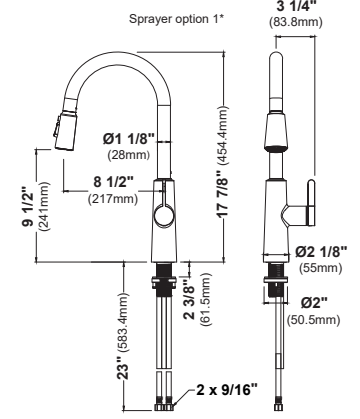

MODEL: KKF730
Brynford