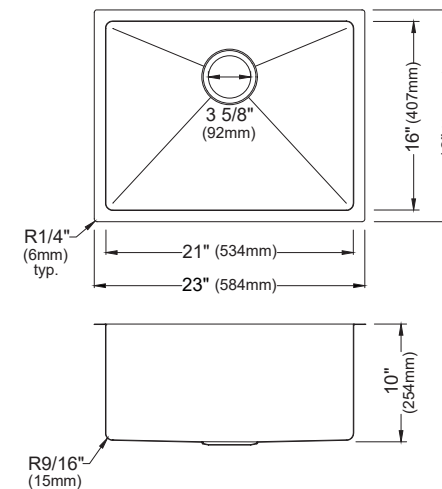

MODEL: EL-73-PK1
Stainless Steel Undermount Single Bowl Kitchen Sink

SIZE	EL-78R-PK1	EL-77-PK1	EL-79-PK1	EL-78L-PK1	EL-76-PK1	EL-75-PK1
SIZE	33" x 22" x 10"	32" x 19" x 10"	32" x 18" x 10"	33" x 22" x 10"	32" x 19" x 10"	30" x 18" x 10"
MATERIAL	T304 16G Stainless Steel	T304 16G Stainless Steel	T304 16G Stainless Steel	T304 16G Stainless Steel	T304 16G Stainless Steel	T304 16G Stainless Steel
INSTALL TYPE	Undermount	Undermount	Undermount	Undermount	Undermount	Undermount
CONFIGURATION	Large/Small Bowl	Large/Small Bowl	Single Bowl	Large/Small Bowl	Double Bowl	Single Bowl
MIN. CABINET SIZE	36"	36"	36"	36"	36"	33"
OPTIONAL DRAINS	L-2, L-2DF	L-2, L-2DF	L-2, L-2DF	L-2, L-2DF	L-2, L-2DF	L-2, L-2DF
CORNER RADIUS	R15	R15	R15	R15	R15	R15