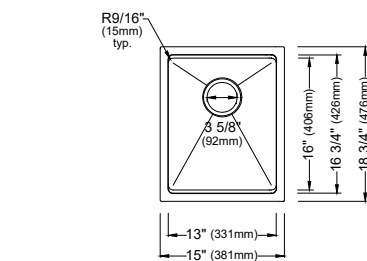

MODEL: WS-31-D1-PK1
Stainless Steel Undermount Single Bowl Workstation Bar Sink

EL-76-D1-PK1 EL-79-D1-PK1 WS-37-D1-PK1 WS-31-D1-PK1 WST-28-D1-PK1 WST-26-D1-PK1 WSA-45-D1-PK1

	EL-76-D1-PK1	EL-79-D1-PK1	WS-37-D1-PK1	WS-31-D1-PK1	WST-28-D1-PK1	WST-26-D1-PK1	WSA-45-D1-PK1
SIZE	32" x 19" x 10"	32" x 19" x 10"	32" x 18 3/4" x 10"	15" x 18 3/4" x 10"	33" x 22" x 10"	33" x 22" x 10"	33" x 21" x 10"
MATERIAL	T304 16G Stainless Steel	T304 16G Stainless Steel	T304 16G Stainless Steel	T304 16G Stainless Steel	T304 16G Stainless Steel	T304 16G Stainless Steel	T304 16G Stainless Steel
INSTALL TYPE	Undermount	Undermount	Undermount	Undermount	Top Mount	Top Mount	Apron Front
CONFIGURATION	Double Bowl	Single Bowl	Single Bowl	Single Bowl	Double Bowl	Single Bowl	Single Bowl
MIN. CABINET SIZE	36"	36"	36"	18"	33"	33"	30"
OPTIONAL DRAINS	L-2, L-2DF	L-2, L-2DF	L-2, L-2DF	L-2, L-2DF	L-2, L-2DF	L-2, L-2DF	L-2, L-2DF
CORNER RADIUS	R15	R15	R15	R15	R15	R15	R15