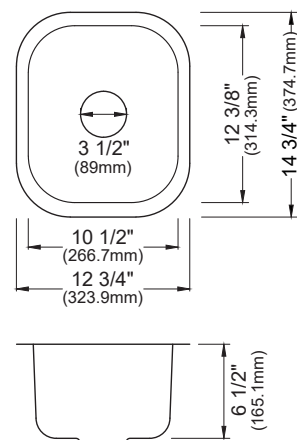

MODEL: E-303
Stainless Steel Seamless Undermount Vanity Sink