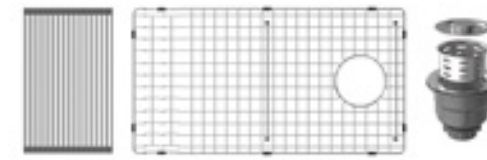

MODEL: UUMSB3031-PK1
Stainless Steel Undermount Large Single Bowl Kitchen Sink