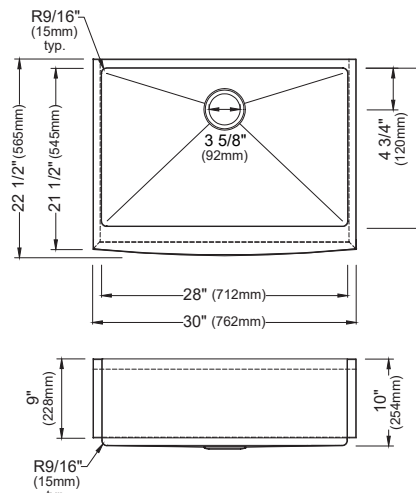

MODEL: EL-86-PK1
Stainless Steel Large/Small Bowl Apron Front Sink

	EL-88-PK1	EL-87-PK1	EL-86-PK1	EL-84-PK1	EL-82-PK1
SIZE	36" x 22 1/2" x 10"	36" x 22 1/2" x 10"	33" x 22 1/2" x 10"	33" x 22 1/2" x 10"	30" x 22 1/2" x 10"
MATERIAL	T304 16G Stainless Steel	T304 16G Stainless Steel	T304 16G Stainless Steel	T304 16G Stainless Steel	T304 16G Stainless Steel
INSTALL TYPE	Apron Front	Apron Front	Apron Front	Apron Front	Apron Front
CONFIGURATION	Double Bowl	Large/Small Bowl	Large/Small Bowl	Single Bowl	Single Bowl
MIN. CABINET SIZE	36"	36"	33"	33"	30"
OPTIONAL DRAINS	L-2, L-2DF	L-2, L-2DF	L-2, L-2DF	L-2, L-2DF	L-2, L-2DF
CORNER RADIUS	R15	R15	R15	R15	R15

SIZE	36" x 22 1/2" x 10"	36" x 22 1/2" x 10"	33" x 22 1/2" x 10"	33" x 22 1/2" x 10"	30" x 22 1/2" x 10"
MATERIAL	T304 16G Stainless Steel	T304 16G Stainless Steel	T304 16G Stainless Steel	T304 16G Stainless Steel	T304 16G Stainless Steel
INSTALL TYPE	Apron Front	Apron Front	Apron Front	Apron Front	Apron Front
CONFIGURATION	Double Bowl	Large/Small Bowl	Large/Small Bowl	Single Bowl	Single Bowl
MIN. CABINET SIZE	36"	36"	33"	33"	30"
OPTIONAL DRAINS	L-2, L-2DF	L-2, L-2DF	L-2, L-2DF	L-2, L-2DF	L-2, L-2DF
CORNER RADIUS	R15	R15	R15	R15	R15